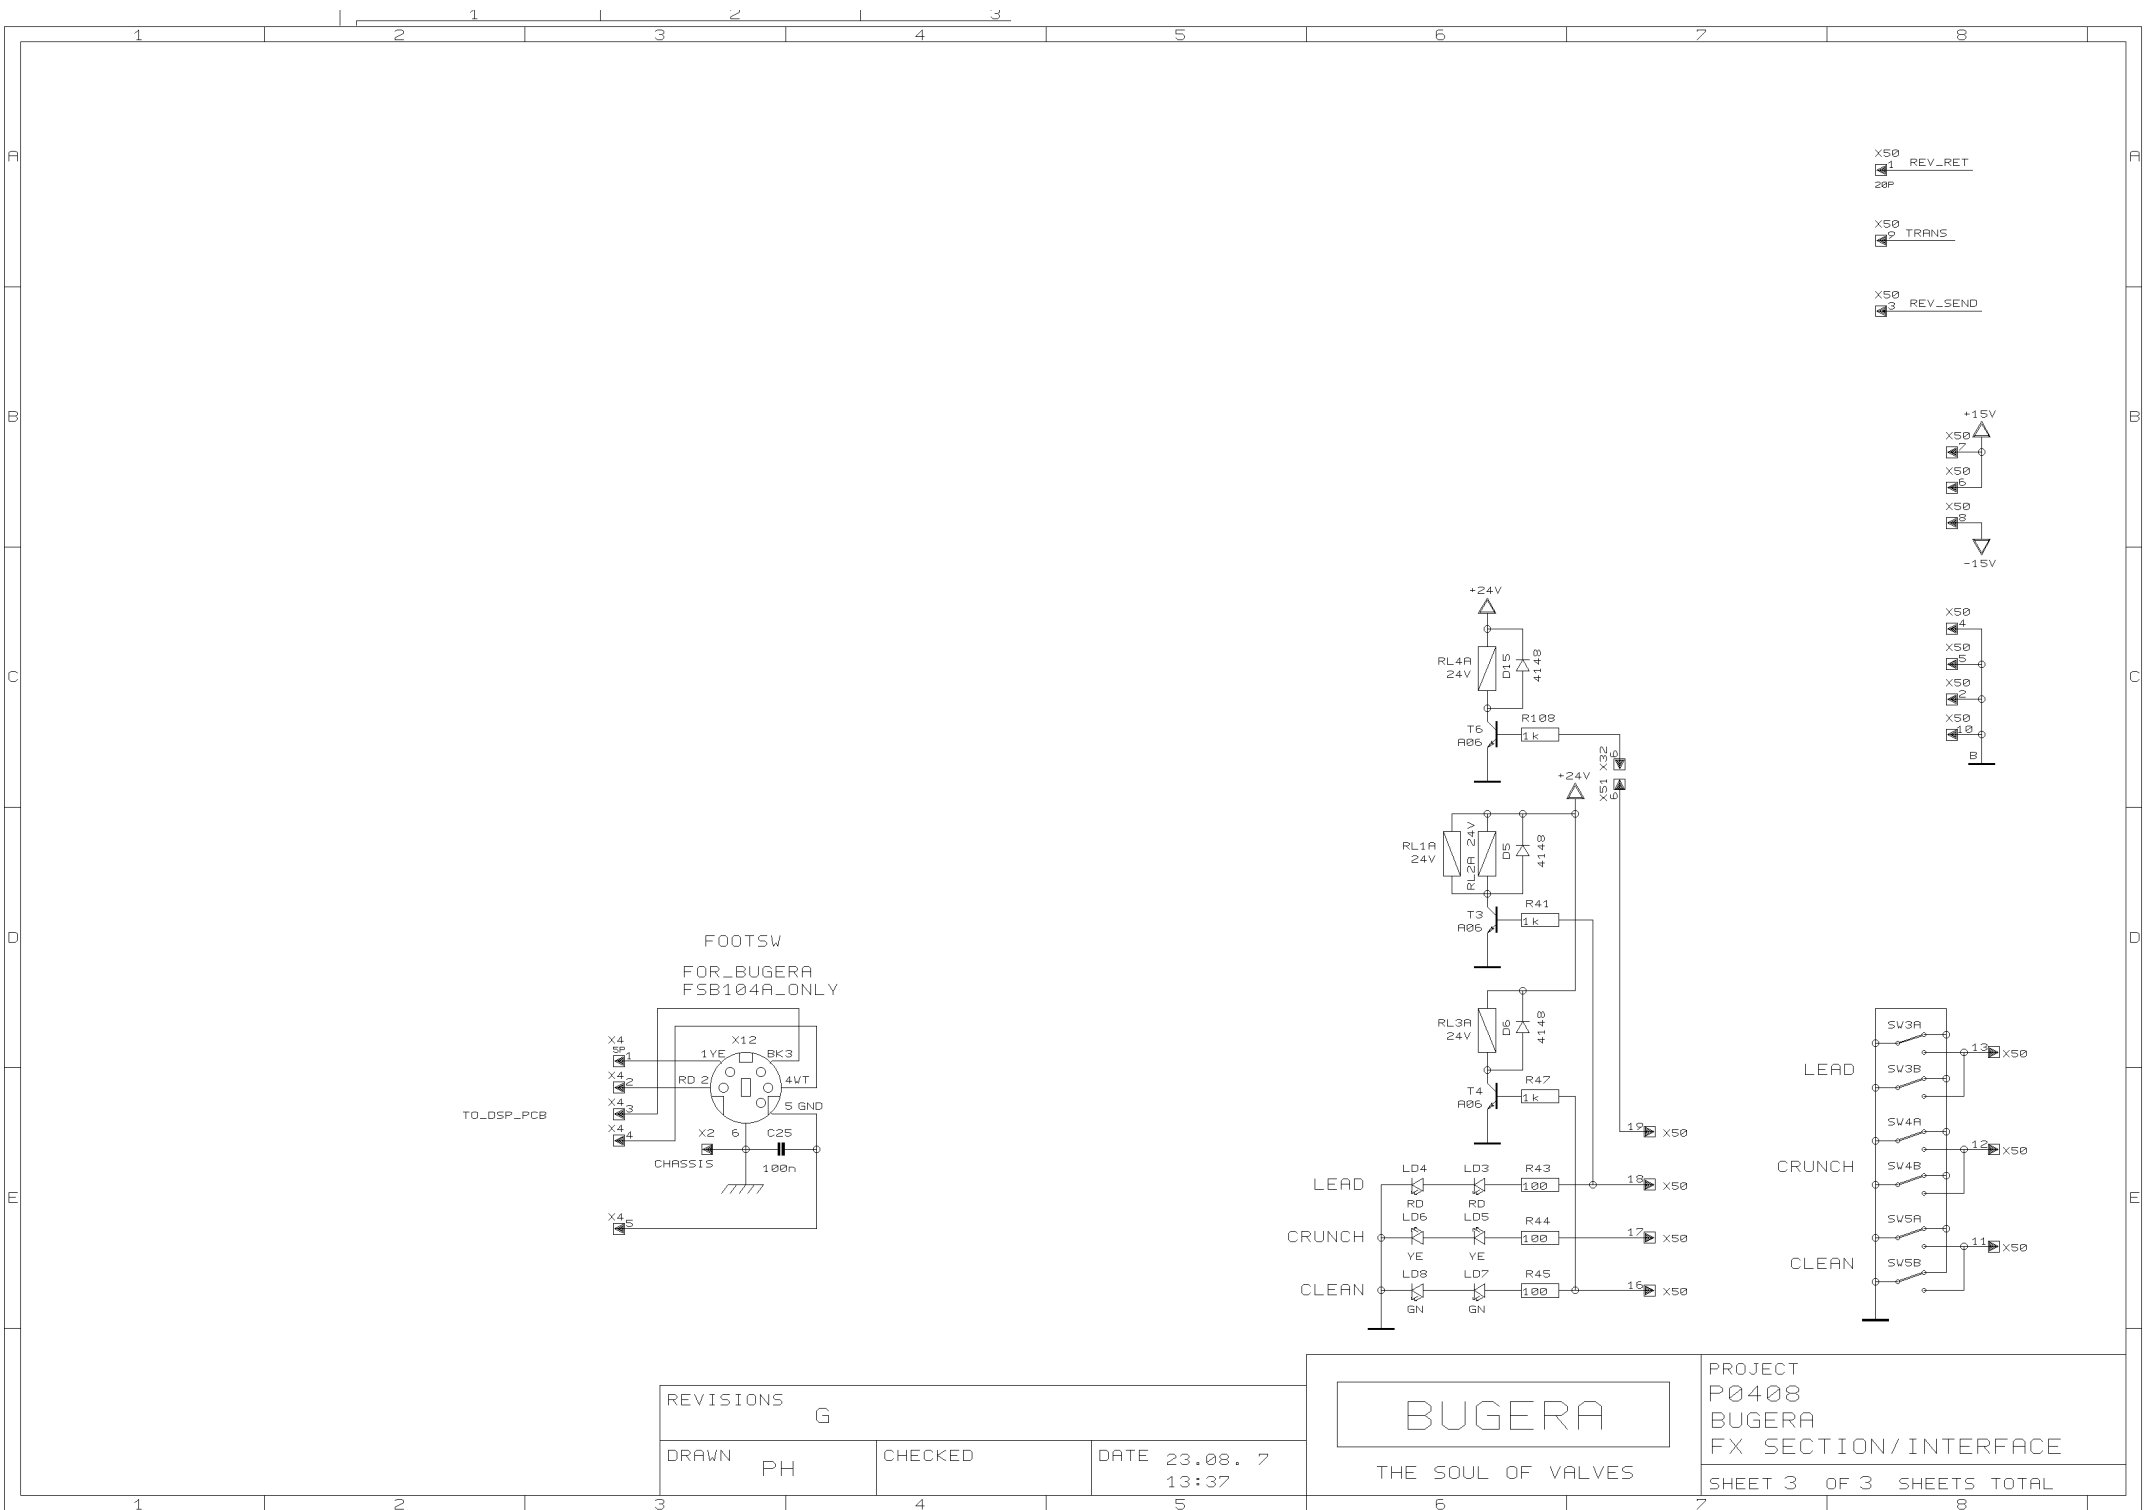

REVISIONS  
G (16/08/07)

DRAWN PH

CHECKED

DATE 23.08.7  
13:37

BUGERA

THE SOUL OF VALVES

PROJECT  
P0408  
BUGERA  
PREAMP/PSU

SHEET 1 OF 3 SHEETS TOTAL

REVISIONS		G	
DRAWN	PH	CHECKED	DATE 23.08.7 13:37

BUGERA

THE SOUL OF VALVES

PROJECT  
P0408  
BUGERA  
POWER AMPLIFIER

SHEET 2 OF 3 SHEETS TOTAL

REVISIONS		G	
DRAWN	PH	CHECKED	DATE 23.08. 7 13:37

**BUGERA**  
 THE SOUL OF VALVES

PROJECT P0408  
 BUGERA FX SECTION/INTERFACE  
 SHEET 3 OF 3 SHEETS TOTAL