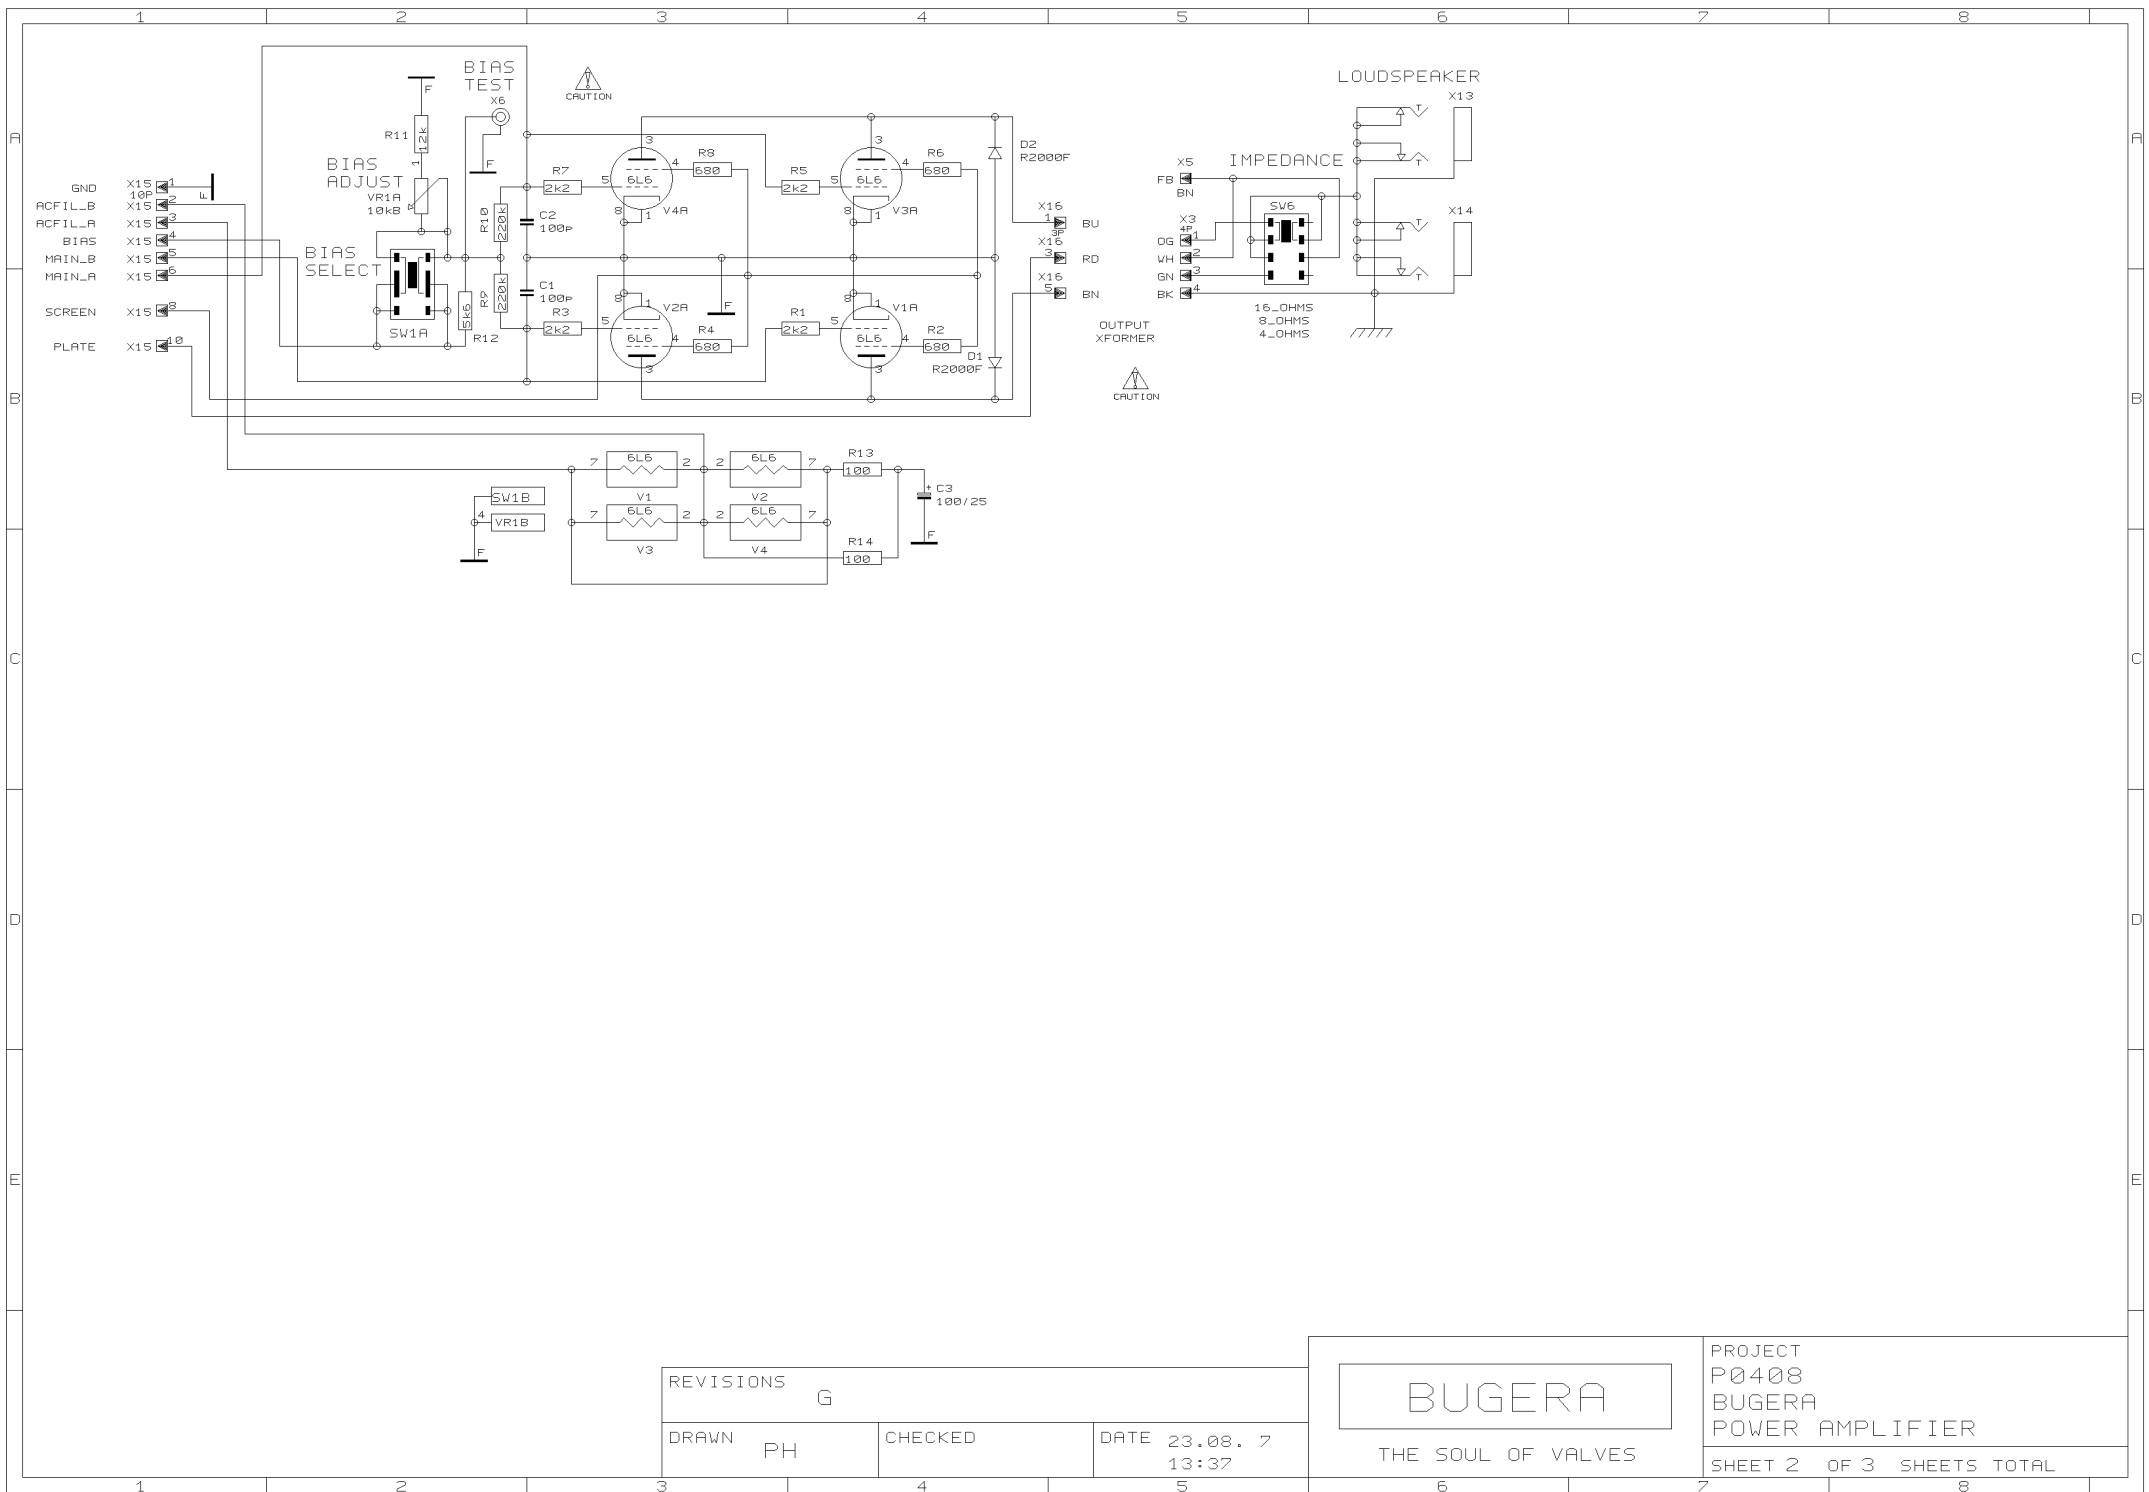

REVISIONS  
G (16/08/07)

DRAWN PH

CHECKED

DATE 23.08.7  
13:37

BUGERA

THE SOUL OF VALVES

PROJECT  
P0408  
BUGERA  
PREAMP/PSU

SHEET 1 OF 3 SHEETS TOTAL

REVISIONS		G	
DRAWN	PH	CHECKED	DATE 23.08.7 13:37

BUGERA

THE SOUL OF VALVES

PROJECT  
P0408  
BUGERA  
POWER AMPLIFIER

SHEET 2 OF 3 SHEETS TOTAL

REVISIONS		G	
DRAWN	PH	CHECKED	DATE 23.08. 7 13:37

**BUGERA**  
 THE SOUL OF VALVES

PROJECT P0408  
 BUGERA FX SECTION/INTERFACE  
 SHEET 3 OF 3 SHEETS TOTAL