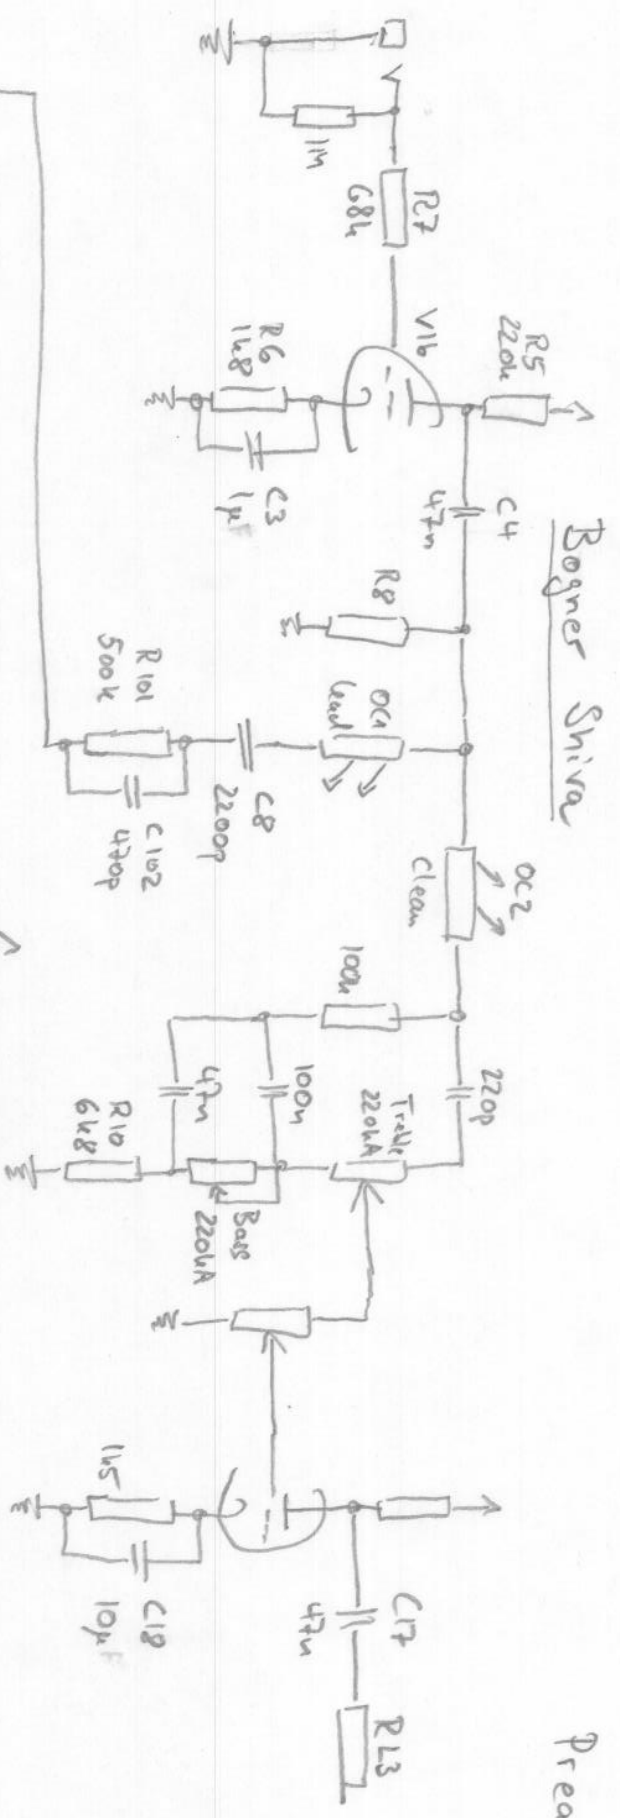

Bogner Shiva

Preamp

③ 1000p

Vol. 17A
Bases 1MA
Mid 25u5
25u5

Bogner Shiva

FX Loop + Phase Inverter