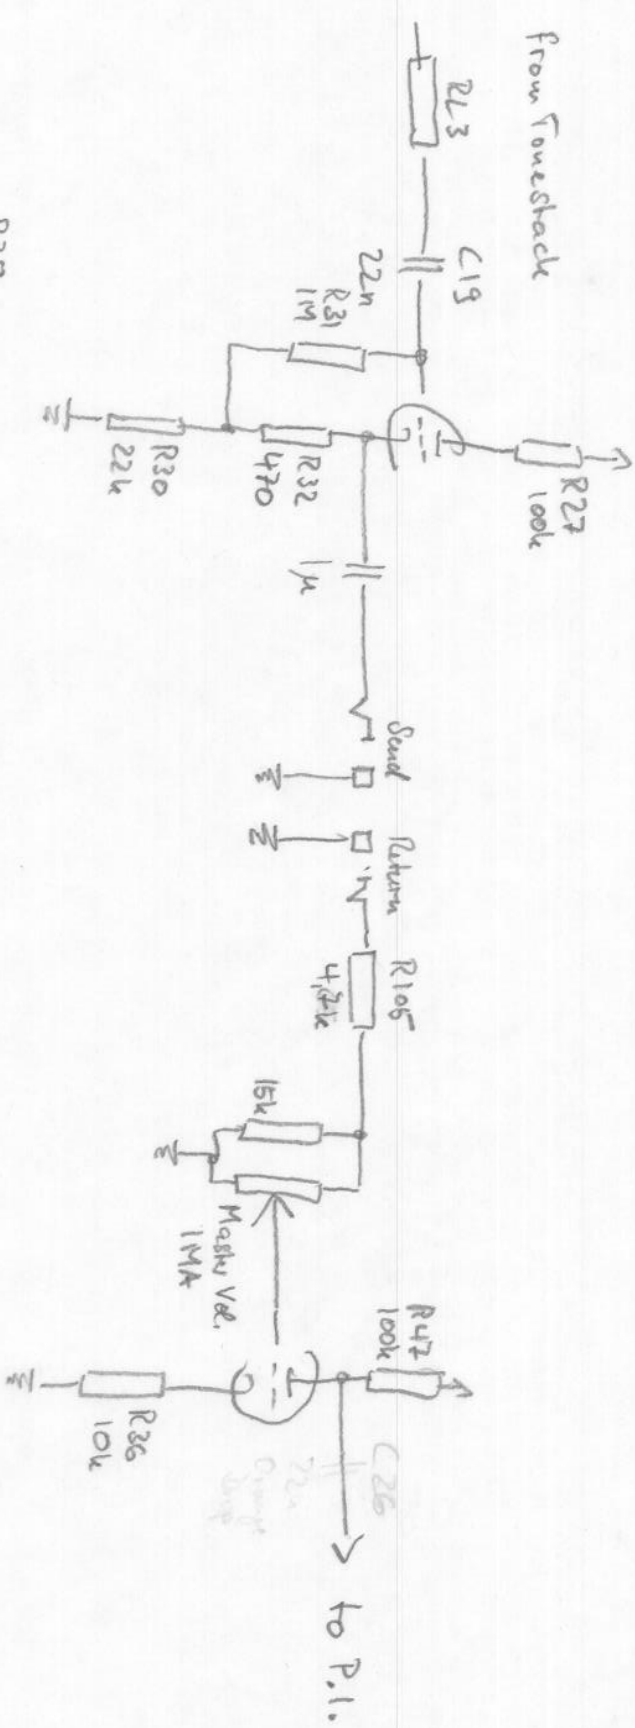

Bogner Shiva

Preamp

③ 1000p

Vol. 17A
Bases 1MA
Mid 25u5
25u5

Bogner Shiva

FX Loop + Phase Inverter