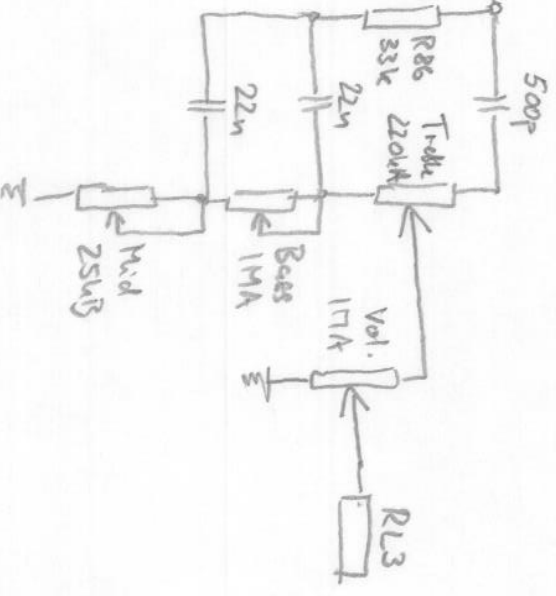

Bogner Shiva

Preamp

③ 1000p

Vol. 17A
Bases 1MA
Mid 25u5
25u5

Bogner Shiva

FX Loop + Phase Inverter