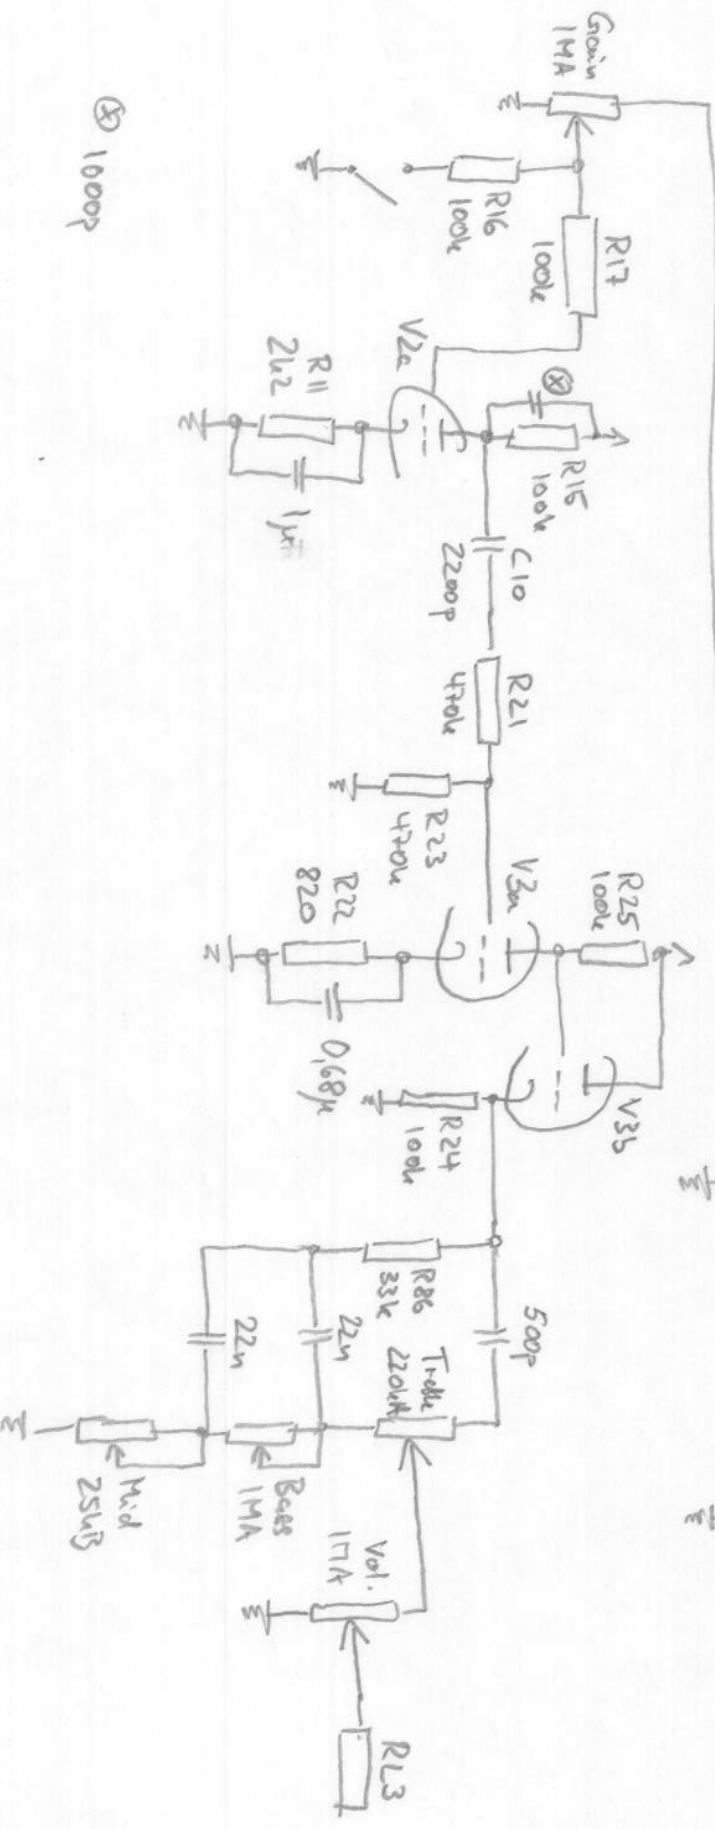

Bogner Shiva

Preamp

③ 1000p

Vol. 17A
Bases 1MA
Mid 25u5
25u5

Bogner Shiva

FX Loop + Phase Inverter