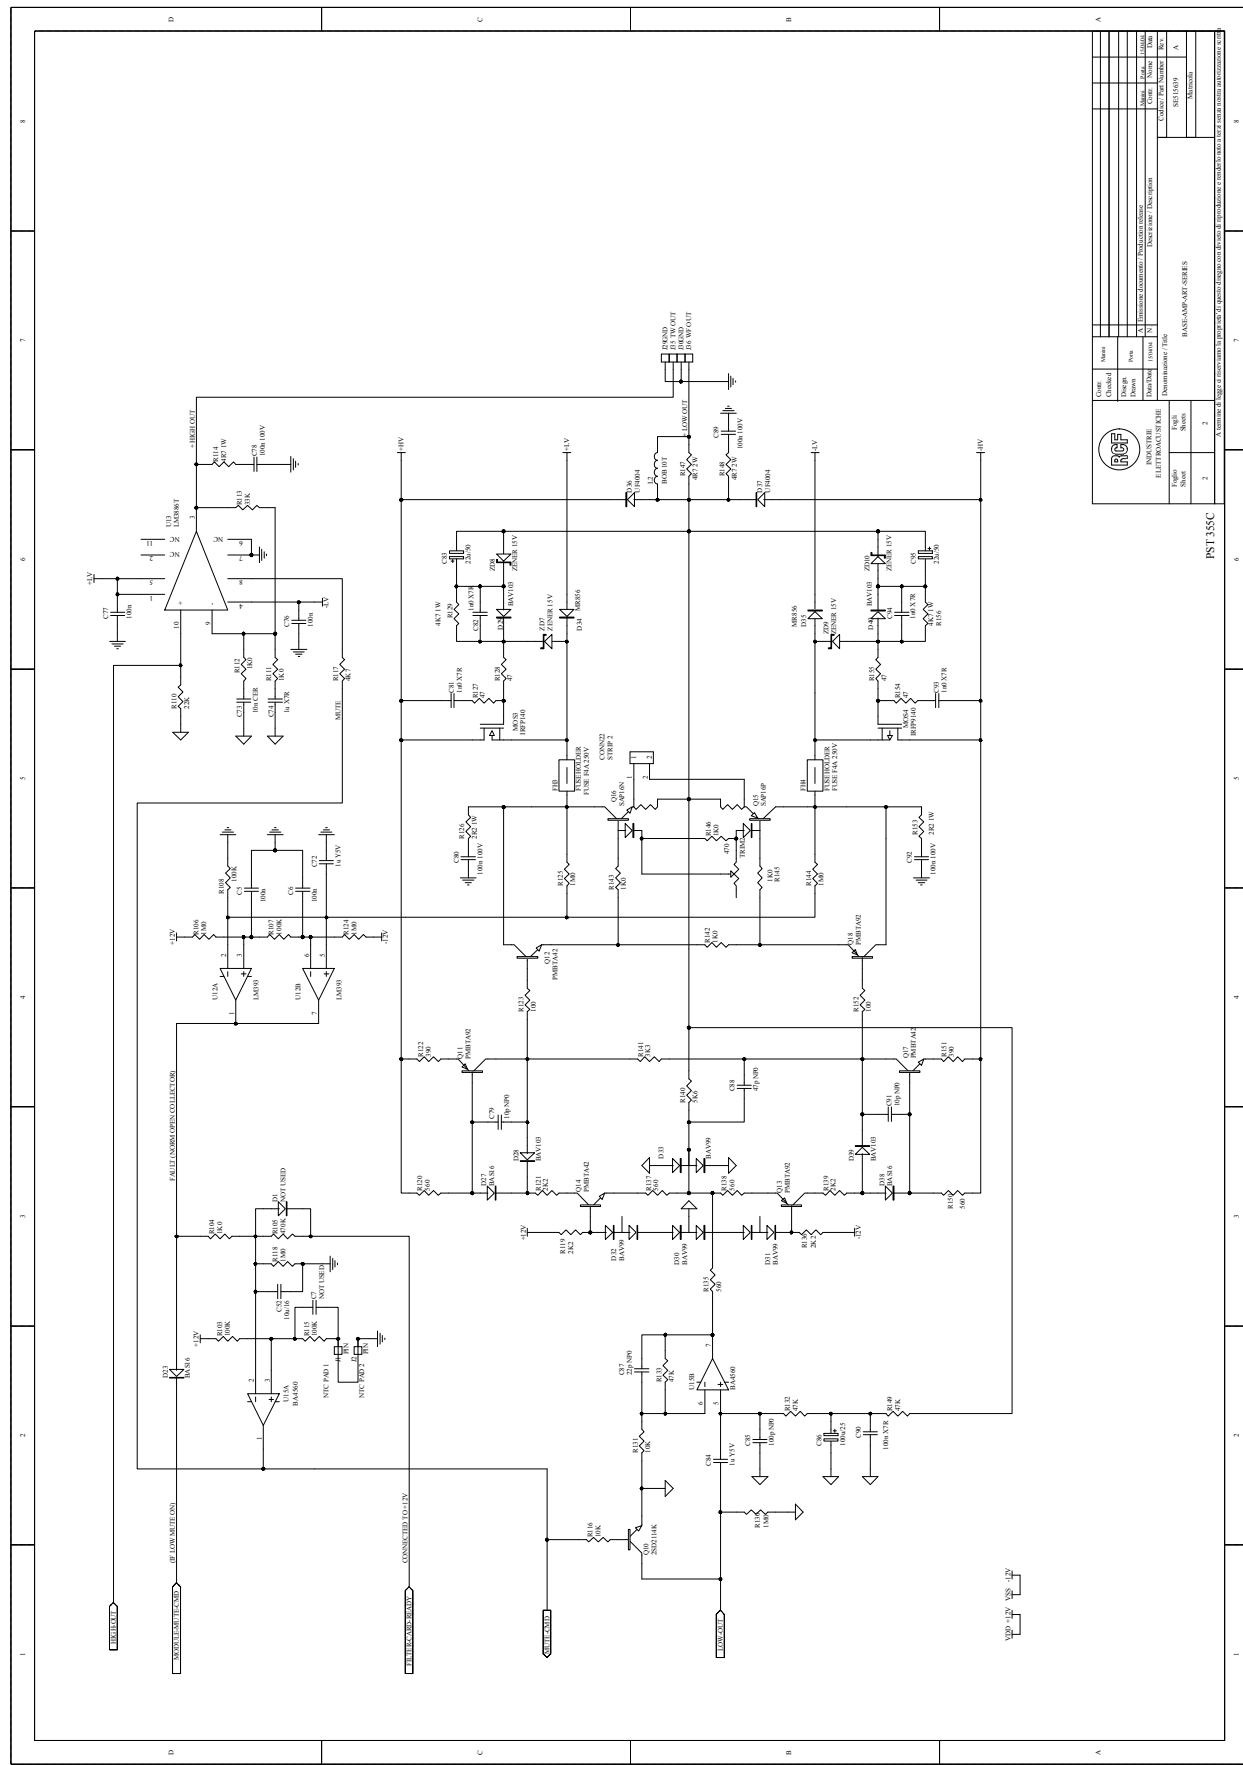

FUNCTION TABLE

INPUTS	CHANNEL ON
IN XYZ	XYZ
I X	X
I Y	Y
I Z	Z
I X X	X
I X Y	XY
I X Z	XZ
I Y X	YX
I Y Y	Y
I Y Z	YZ
I Z X	ZX
I Z Y	ZY
I Z Z	Z

DEFAULT XYZ=XYZI

Company	Radio Shack
Product Line	Industrial Electronics
Product Name	PST 335C
Part Number	1-1234-5678
Revision	1
Date	10/10/78
Author	J. Smith
Checked	A. Jones
Approved	B. White
Customer Name	Radio Shack
Customer Address	123 Main St., Anytown, USA
Customer Phone	(555) 123-4567
Customer Fax	(555) 987-6543
Customer Email	info@radio shack.com
Customer Website	www.radio shack.com
Customer Logo	

PST 335C

1 2 3 4 5 6 7 8 9

Company	INNOVATIVE ELECTRONICS
Product	INDUSTRIAL
Part No.	PST 335C
Revision	1
Drawn By	...
Checked By	...
Approved By	...
Issue No.	1
Issue Date	...
Project Name	...
Project Number	...
Sheet	1
Total Sheets	1