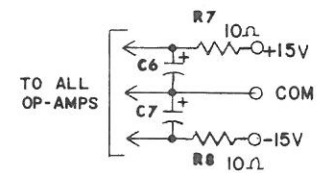

OP-AMPS : TYPE 4559
 DIODES : 1N4148
 UNMARKED CAPS : 10mF/25V

DALLAS MUSIC INDUSTRIES HAWTHORNE, N.J. 07506			
DWN: JS	DATE: 8-14-80	KELSEY STAGEMIX SERIES INPUT P.C.B. SCHEMATIC DIAG.	
APP: JJR	DATE: 8-18-80		
TOL: XX: ±.02 Z: ±1° XXX: ±.01 FRACT: 1/64		FINISH:	
MATTL:		DWG. No: 2103265 REV: 01	
SCALE:		DO NOT SCALE DRAWING	

OP-AMPS : Type 4559
 UNMARKED CAPS : 10mF, 25V
 FADERS : 10K, LOG
 (A1) : To LED ARRAY No. 1, Etc.

DALLAS MUSIC INDUSTRIES HAWTHORNE, N.J. 07506	
DWN: JS	D 2/14/80
APP: JJR	D 8/18-80
TOL: xx ± .02 < ± 1° xxx ± .01 FRACT. ± 1/64	
MATL:	
FINISH:	DWG No. 2103266
SCALE:	REV. 00
DO NOT SCALE DRAWING	