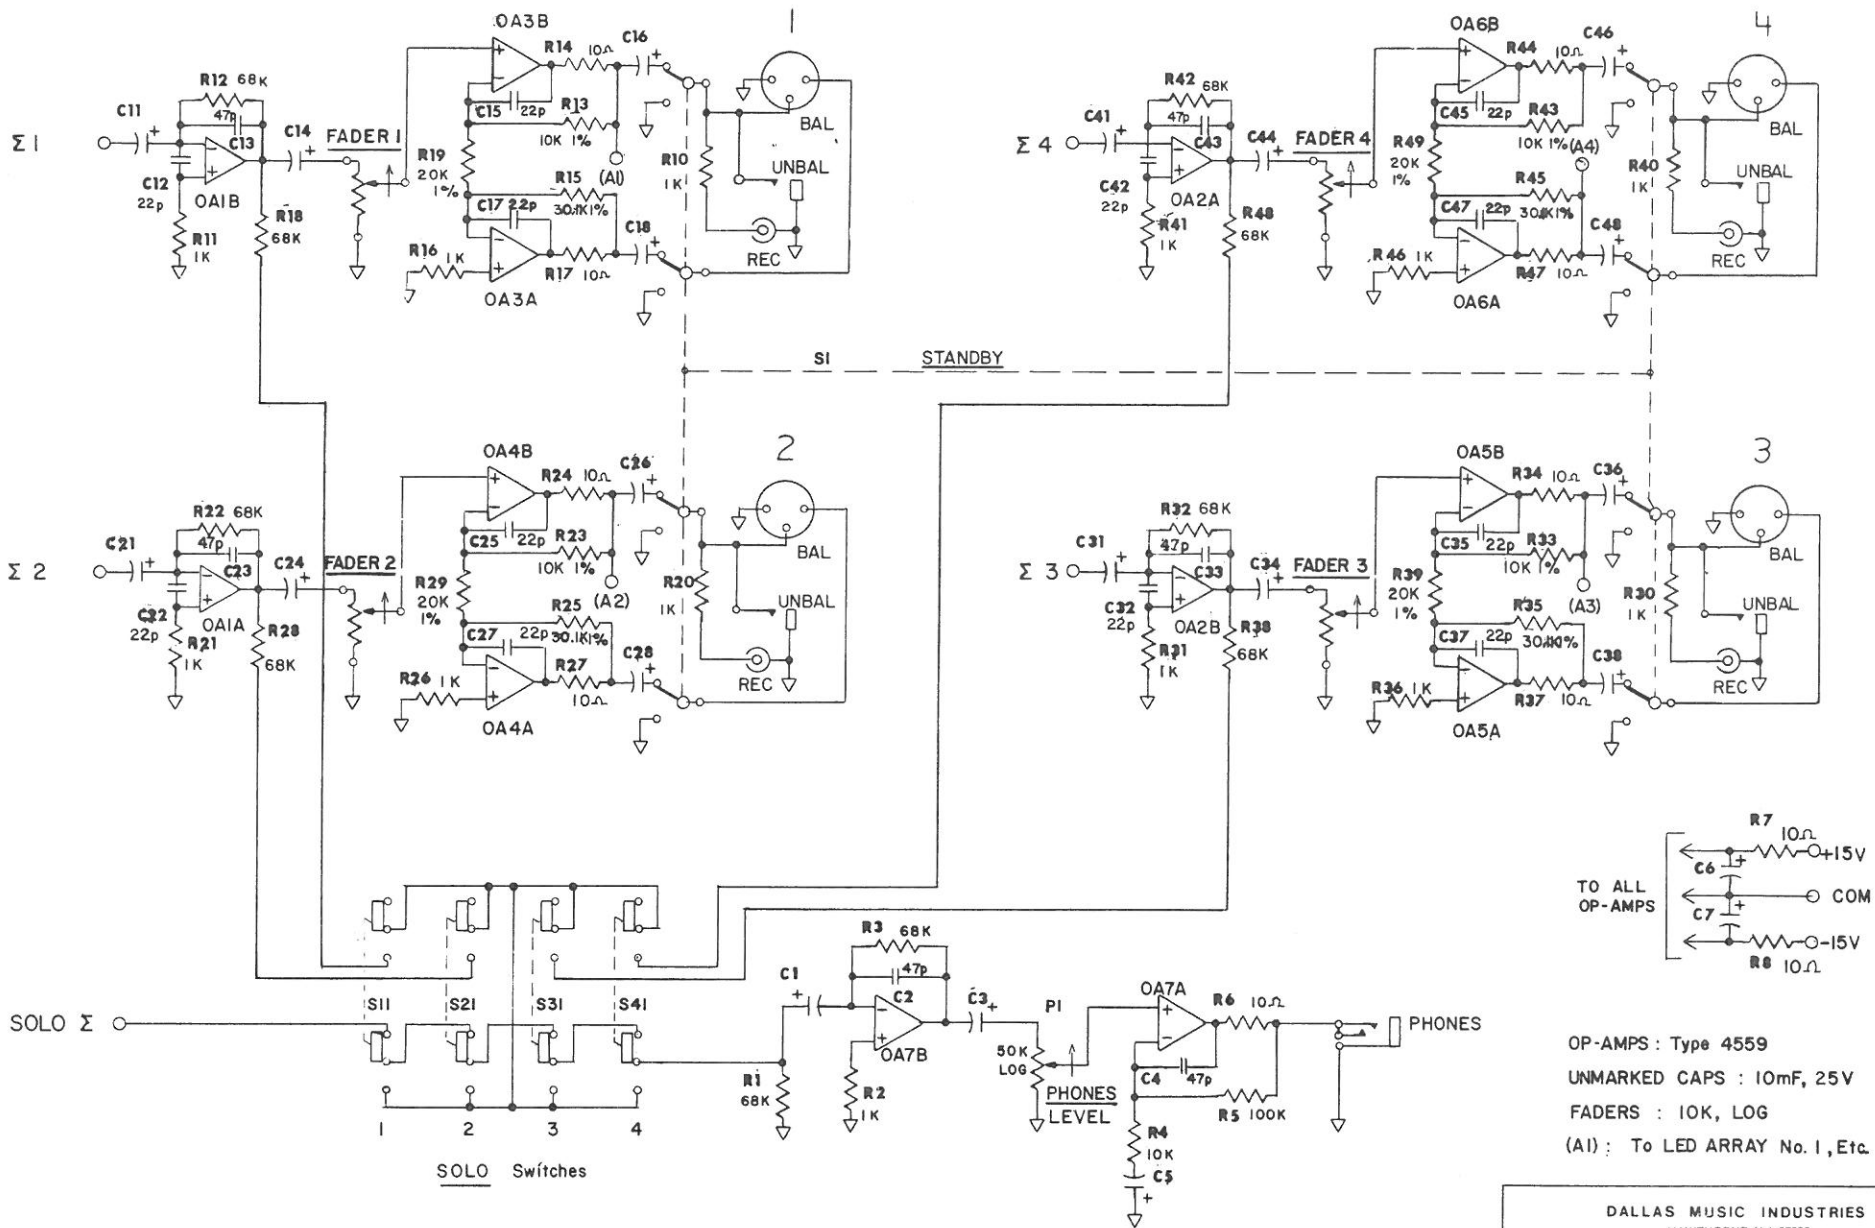

OP-AMPS : TYPE 4559
 DIODES : 1N4148
 UNMARKED CAPS : 10mF/25V

DALLAS MUSIC INDUSTRIES HAWTHORNE, N.J. 07506			
DWN: JS	DATE: 8-14-80	KELSEY STAGEMIX SERIES INPUT P.C.B. SCHEMATIC DIAG.	
APP: JJR	DATE: 8-18-80		
TOL: XX: ±.02 Z: ±1° XXX: ±.01 FRACT: 1/64		FINISH:	
MATTL:		DWG. No: 2103265 REV: 01	
SCALE:		DO NOT SCALE DRAWING	

OP-AMPS : Type 4559
 UNMARKED CAPS : 10mF, 25V
 FADERS : 10K, LOG
 (A1) : To LED ARRAY No. 1, Etc.

DALLAS MUSIC INDUSTRIES HAWTHORNE, N.J. 07506	
DWN: JS	D 2/14/80
APP: JJR	D 8/18-80
TOL: xx ± .02 < ± 1° xxx ± .01 FRACT. ± 1/64	
MATL:	
FINISH:	DWG No. 2103266
SCALE:	REV. 00
DO NOT SCALE DRAWING	