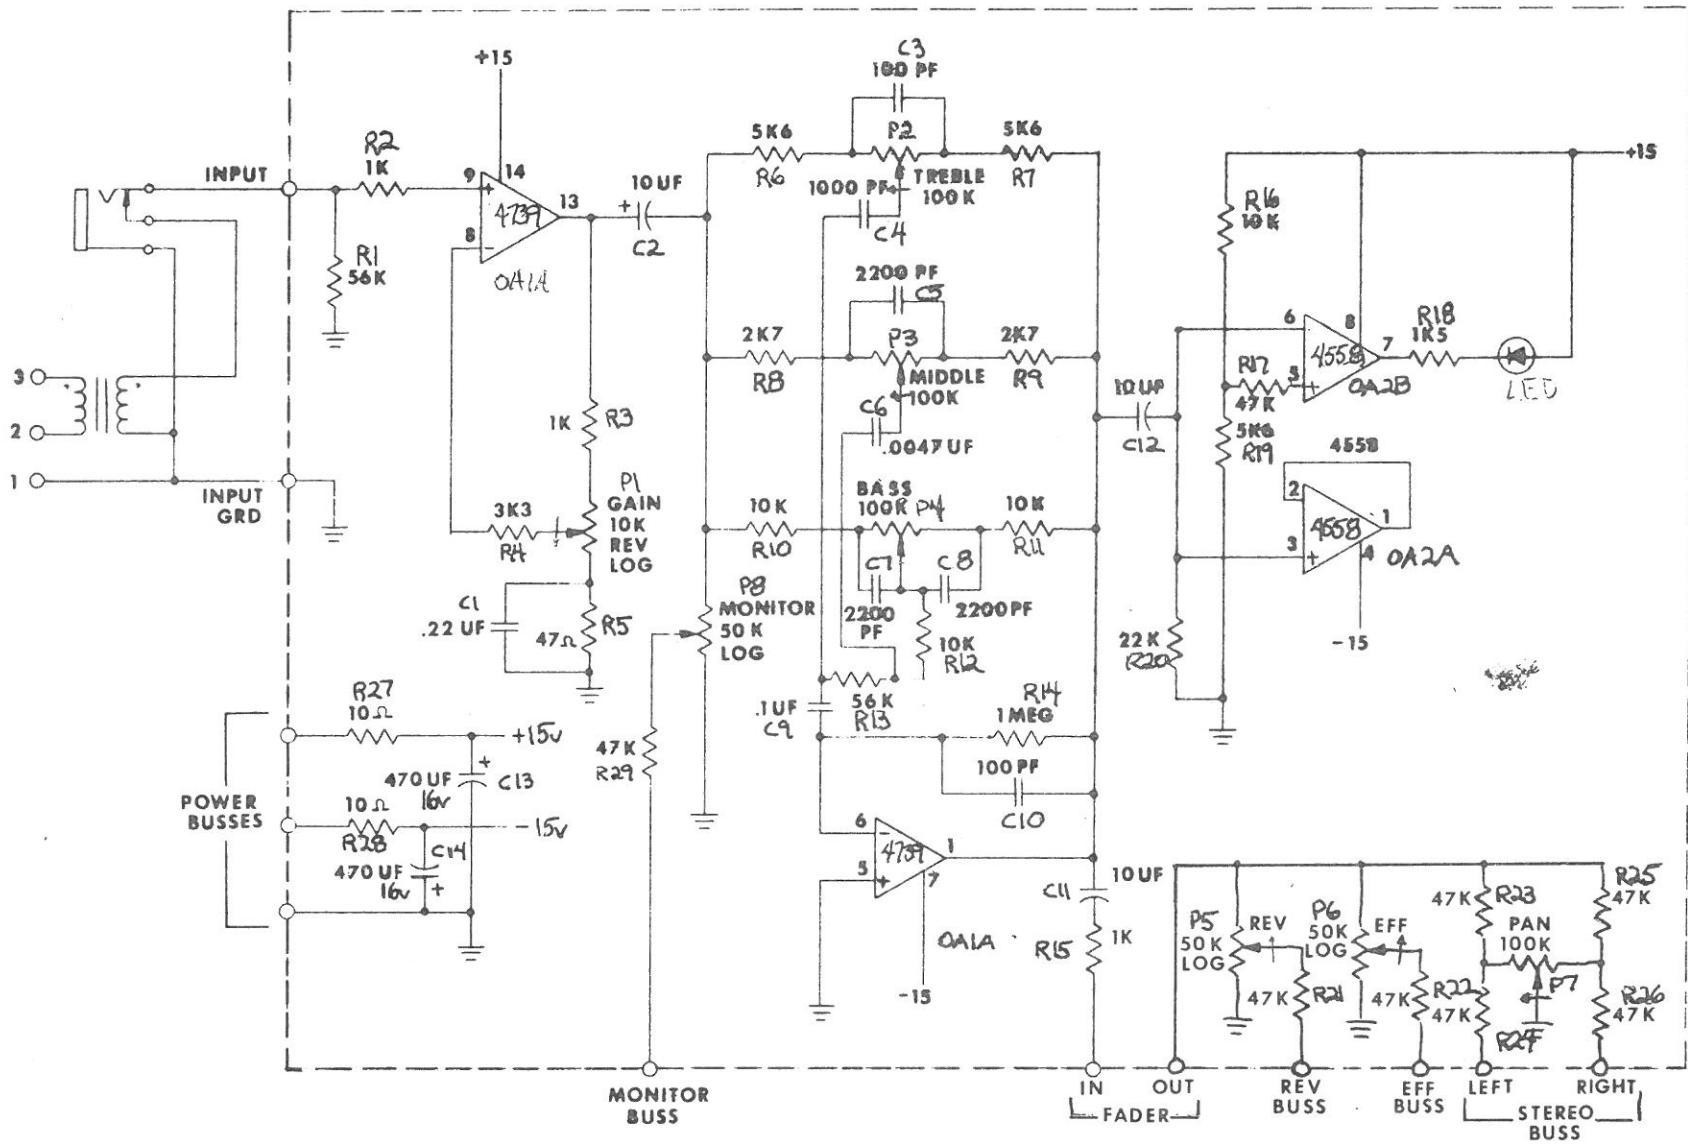

DALLAS MUSIC INDUSTRIES HAWTHORNE, N. J.			
DWG: <i>JJR</i>	DATE: <i>11/16/77</i>	BLOCK DIAGRAM KELSEY PRO CLUB SER STEREO MIXER	
APR: <i>JJR</i>	DATE: <i>10/30/78</i>		
VOL.: R1: 2.02 R2: 2.10 R3: 2.01 PRACT: 2.10			
BATL.:		REV: <i>00</i>	
FINISH:		DWG. NO.: 2503002	SCALE: DO NOT SCALE DRAWING

LAST REF. DES.
 R29
 PB
 C14
 OA2

DALLAS MUSIC INDUSTRIES		HAWTHORNE N.J. 07506 201-423-1300	
DWN: []	DATE: []	Schematic CIS 1 Kelsey Pro-Club Series Stereo Input PC BOARD	
APP: []	DATE: []		
TOL: ** ± .02 < ± 1° *** ± .01 FRACT ± 1/64			
MATL: []			
FINISH: []	DWO No.: 2103004	REV: 00	
	SCALE: []	DO NOT SCALE DRAWING	

DALLAS MUSIC INDUSTRIES HAWTHORNE, N. J.	
DRW'G	DATE 10/11/68
APP'G	DATE 10/11/68
TOL	1/2" 2.00 2.1"
	FRAC 2.00 2.1"
SCHEMATIC COS6 KELSEY PRO-CLUB STEREO OUTPUT PCB	
FINISH	REV 2104001
SCALE	NO NOT SCALE DRAWING