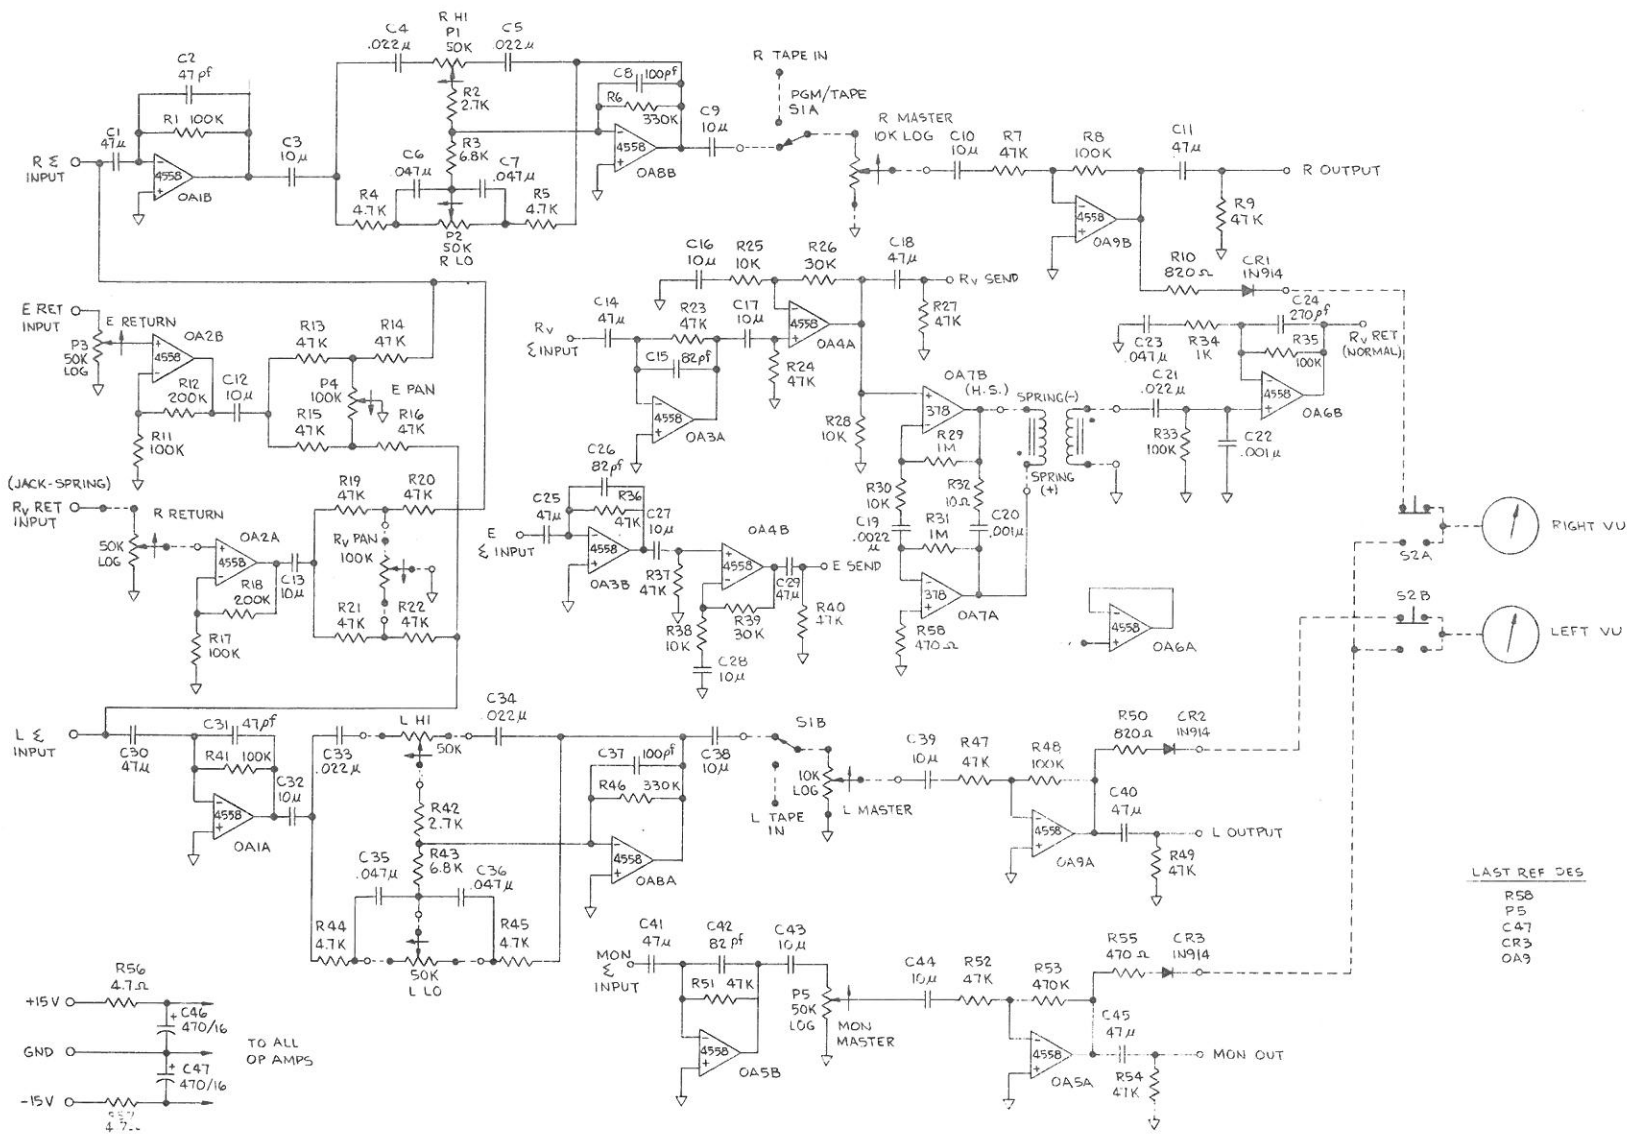

DALLAS MUSIC INDUSTRIES HAWTHORNE, N. J.			
DWG: <i>JJR</i>	DATE: <i>11/16/77</i>	BLOCK DIAGRAM KELSEY PRO CLUB SER STEREO MIXER	
APR: <i>JJR</i>	DATE: <i>10/30/78</i>		
VOL.: R1: 2.02 R2: 2.10 R3: 2.01 PRACT: 2.10			
BATL.:		REV: <i>00</i>	
FINISH:		DWG. NO.: 2503002	SCALE: DO NOT SCALE DRAWING

LAST REF. DES.
 R29
 PB
 C14
 OA2

DALLAS MUSIC INDUSTRIES		HAWTHORNE N.J. 07506 201-423-1300	
DWN: []	DATE: []	Schematic CIS 1 Kelsey Pro-Club Series Stereo Input PC BOARD	
APP: []	DATE: []		
TOL: ** ± .02 < ± 1° *** ± .01 FRACT ± 1/64			
MATL: []			
FINISH: []	DWO No.: 2103004	REV: 00	
	SCALE: []	DO NOT SCALE DRAWING	

DALLAS MUSIC INDUSTRIES HAWTHORNE, N. J.	
DRW'G	DATE 10/11/68
APP'G	DATE 10/11/68
TOL	1/2" 2.00 2.1"
	FRAC 2.00 2.1"
SCHEMATIC COS6 KELSEY PRO-CLUB STEREO OUTPUT PCB	
FINISH	REV 2104001
SCALE	NO NOT SCALE DRAWING