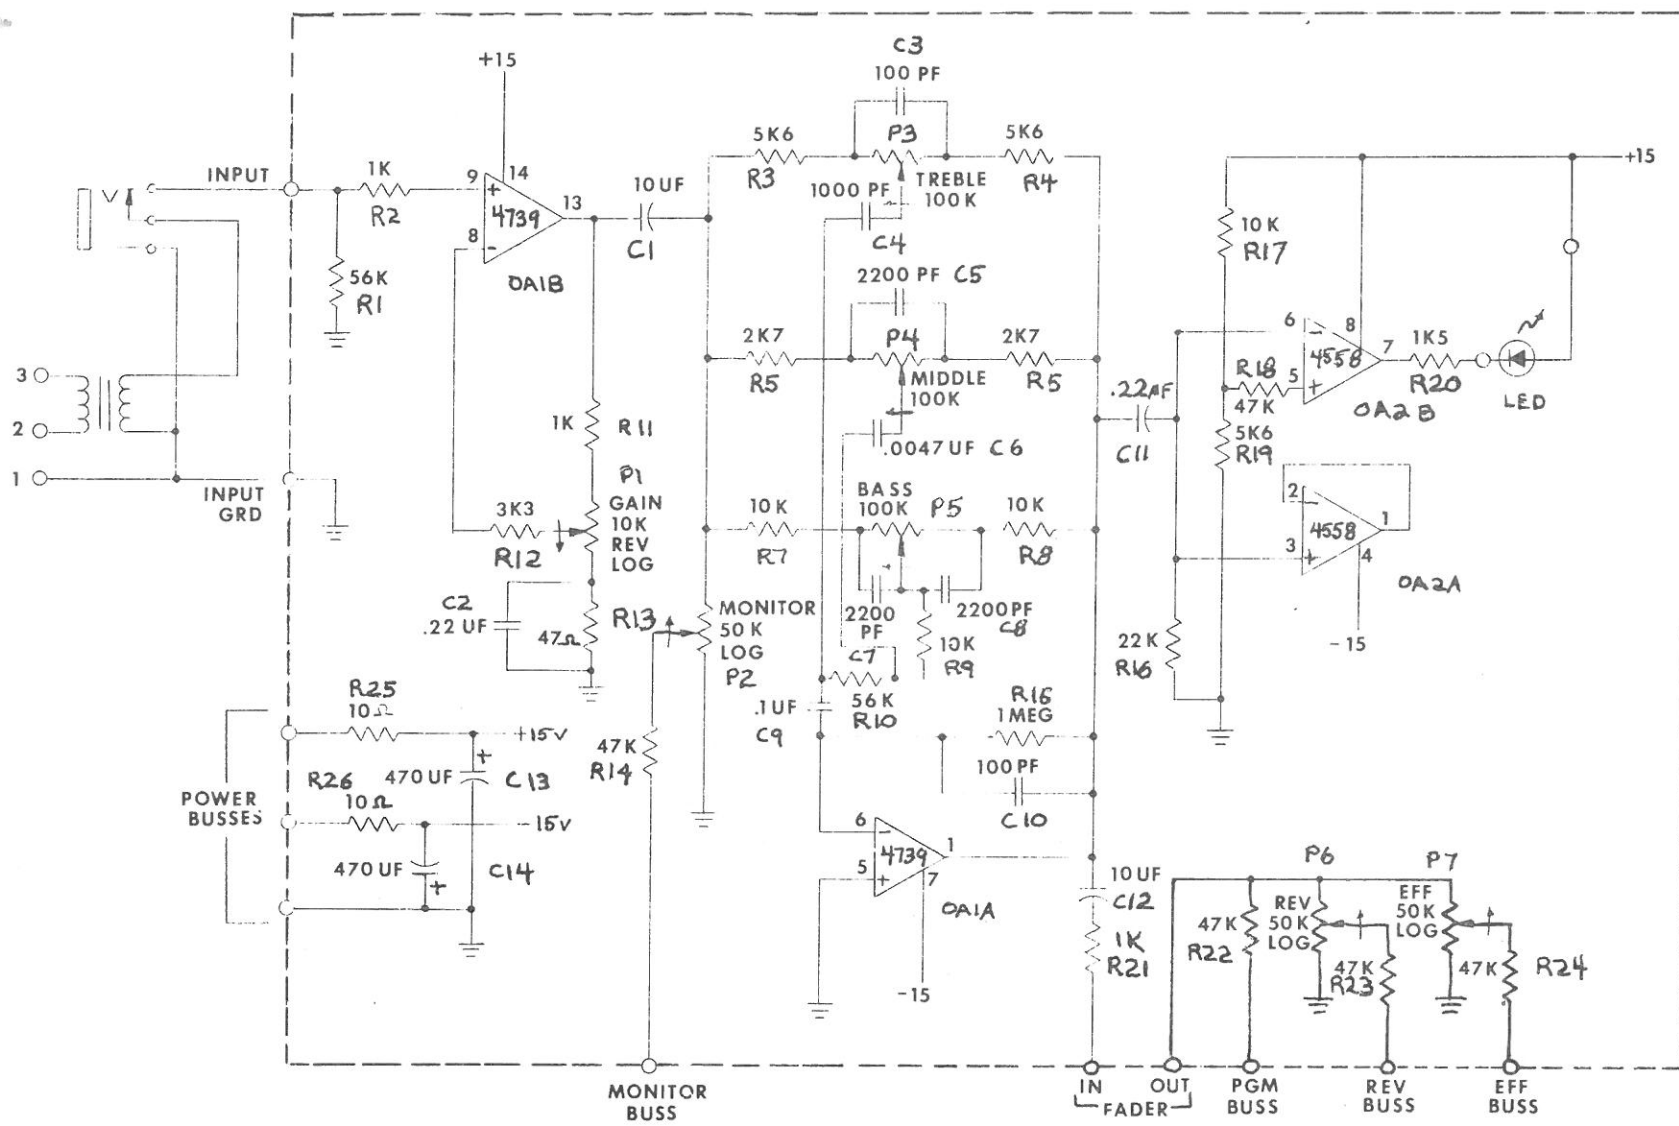

DALLAS MUSIC INDUSTRIES HAWTHORNE, N.J.			
DWN: <i>JJR</i>	DATE: <i>11/13/78</i>	PILOCK DIAGRAM KFLSEY PRO-CLUB SERIES MONO MIXER	
APP: <i>JJR</i>	DATE: <i>11/13/78</i>		
TOL: .02		FRACT. 1/64	
MATERIAL:			
FINISH:	DWG. No. <i>2503003</i>	REV. <i>00</i>	
SCALE:			

LAST REF. DES.

R26
P7
C13
OA2

DALLAS MUSIC INDUSTRIES HAWTORNE, NJ			
DWN:	DATE:	SCHEMATIC CIM2 KELSEY PRO-CLUB SERIES MONO INPUT PC BOARD	
APP:	DATE:		
TOL:	ALL ±.02 ALL ±1° *** ±.01 FRACT. 2/104		
MATL:			
FINISH:	DWG No. 2103005	REV.:	00
SCALE:	DO NOT SCALE DRAWING		