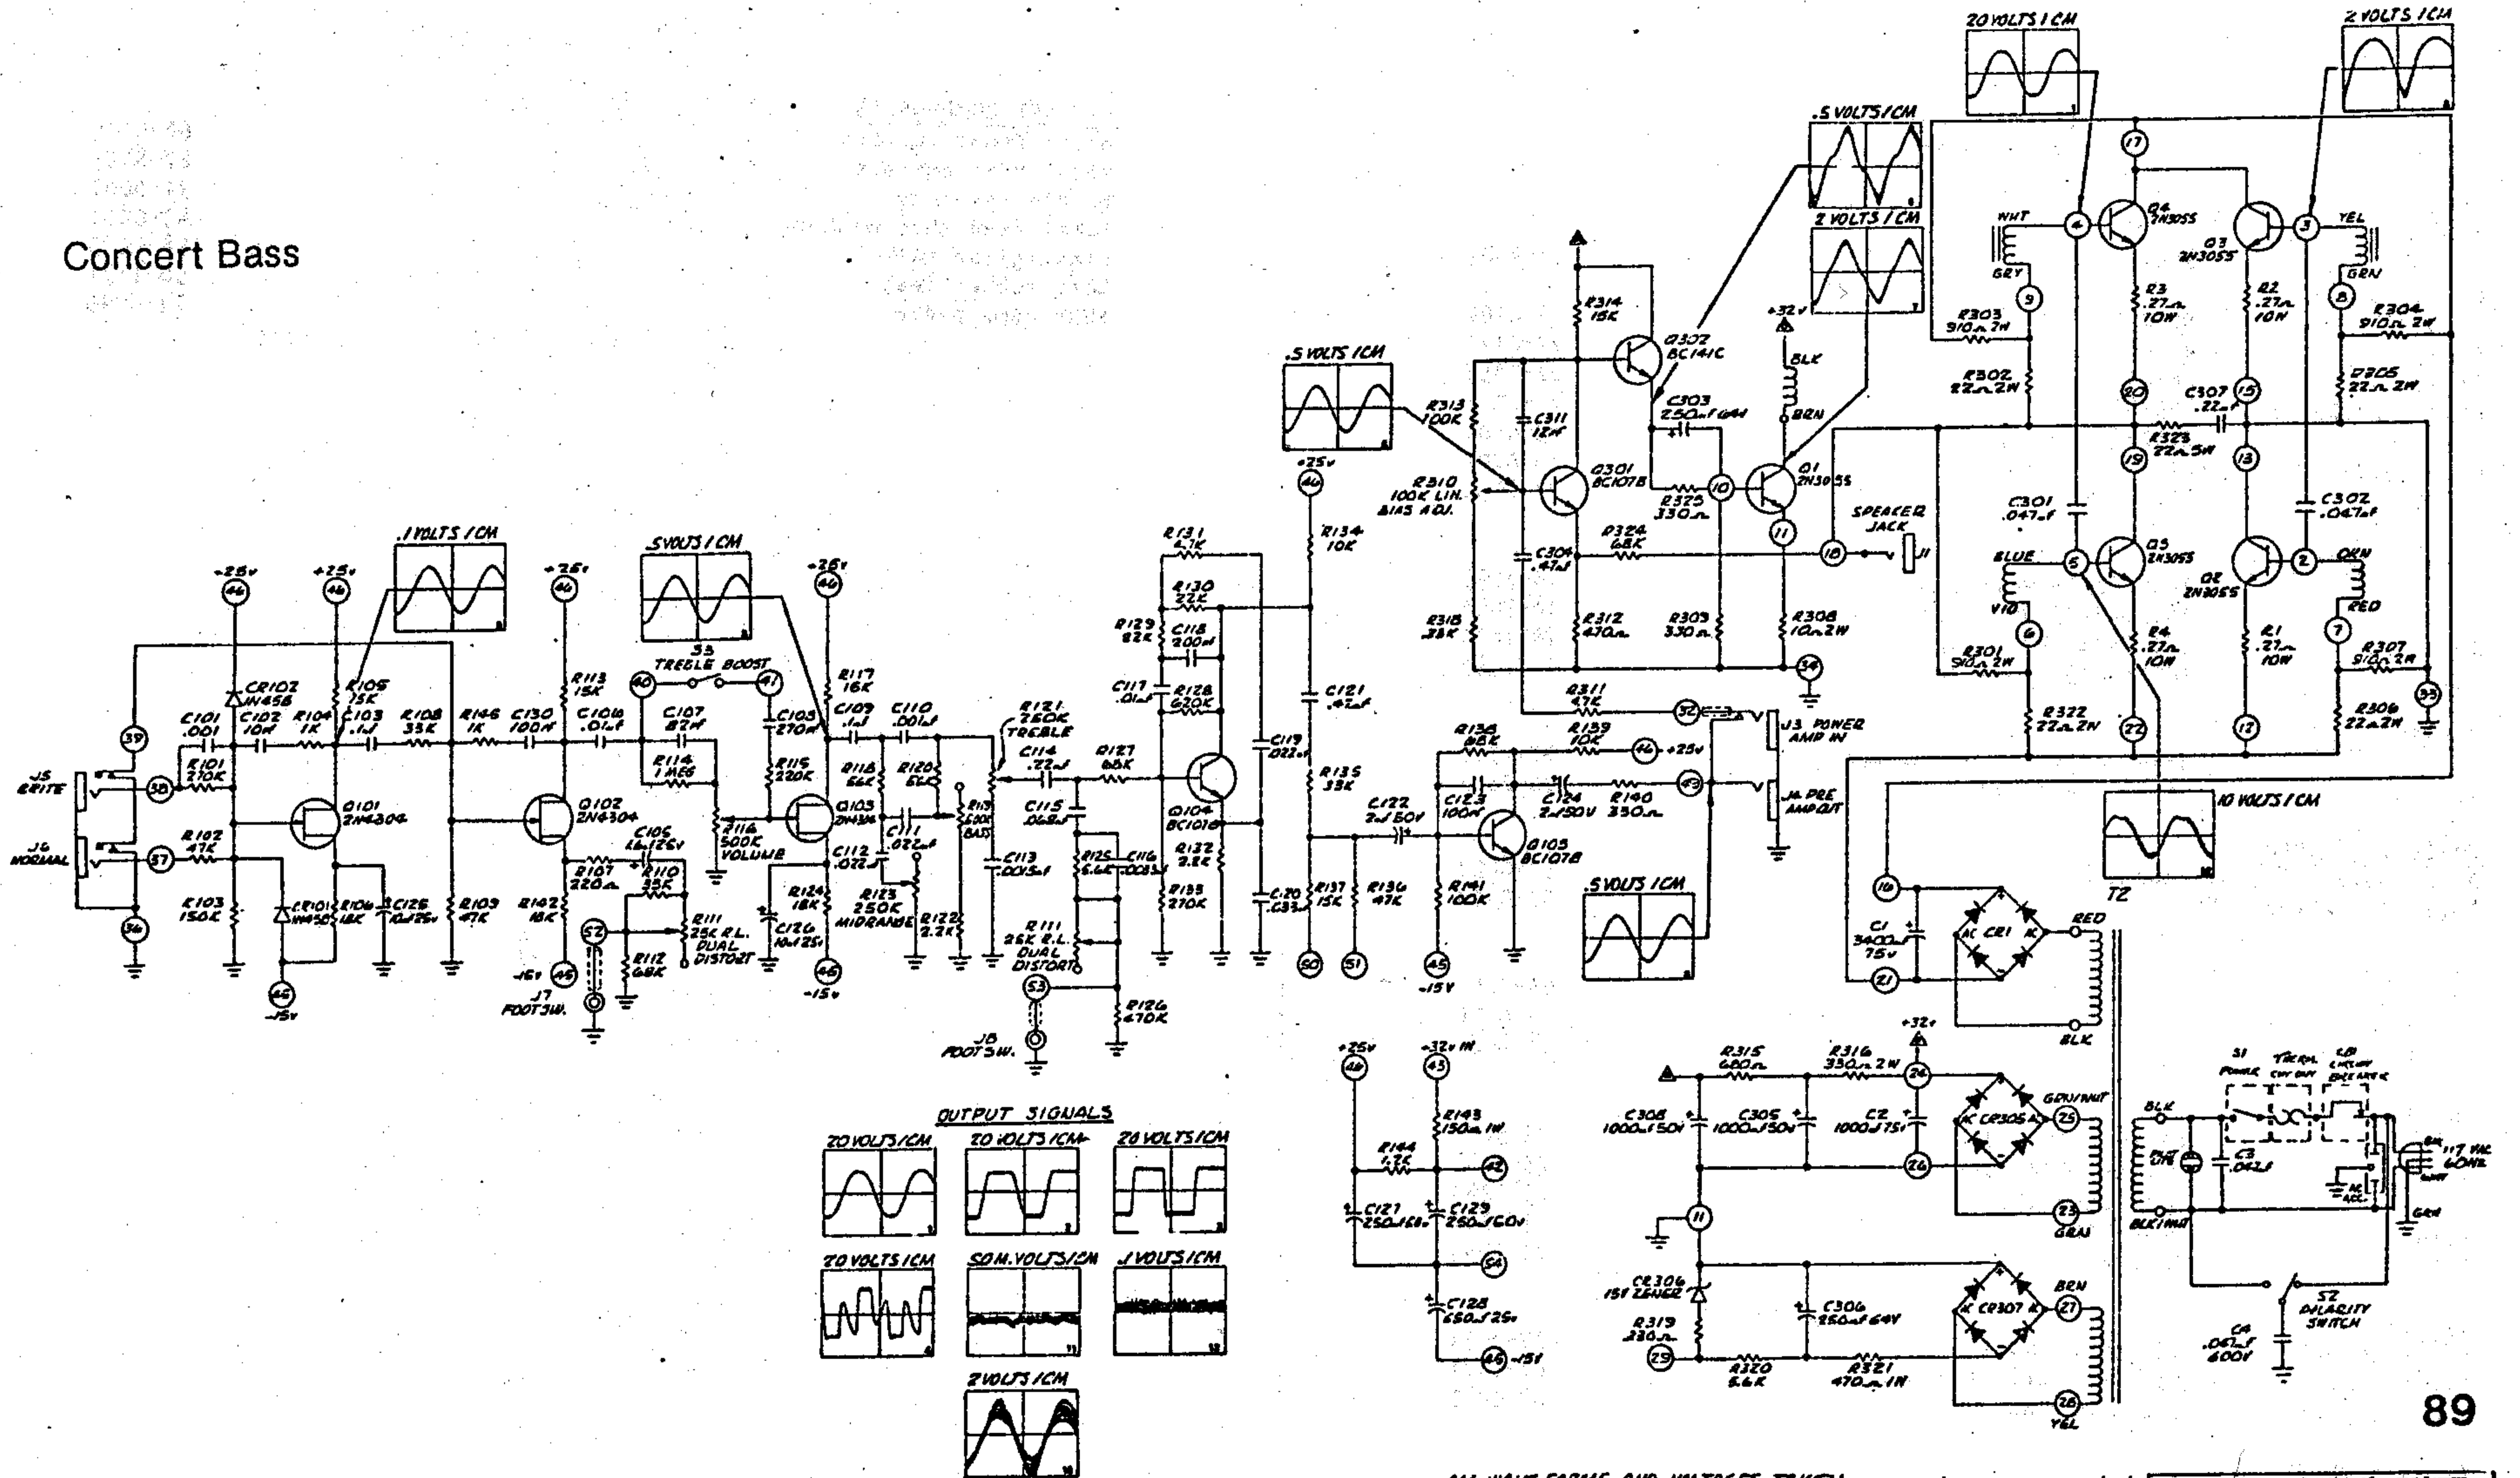

# Concert Bass

### OUTPUT SIGNALS

ALL WAVE FORMS AND VOLTAGES TAKEN WITH 50MM LOAD AT 1KHZ WITH MIL. VOLTS IN.  
 DC RESISTANCE ACROSS T1 PRIMARY LEADS 170HMS  
 DC RESISTANCE ACROSS T1 SECONDARY LEADS 2.25 OHMS

Sunn Musical Equipment Company 1500 W. 17th St., Torrance, CA 90501	
H. L. 359 S. C. 329 & 347 F. 150000-100000 (10/20)	SCHEMATIC CONCERT BASS
D-1003	