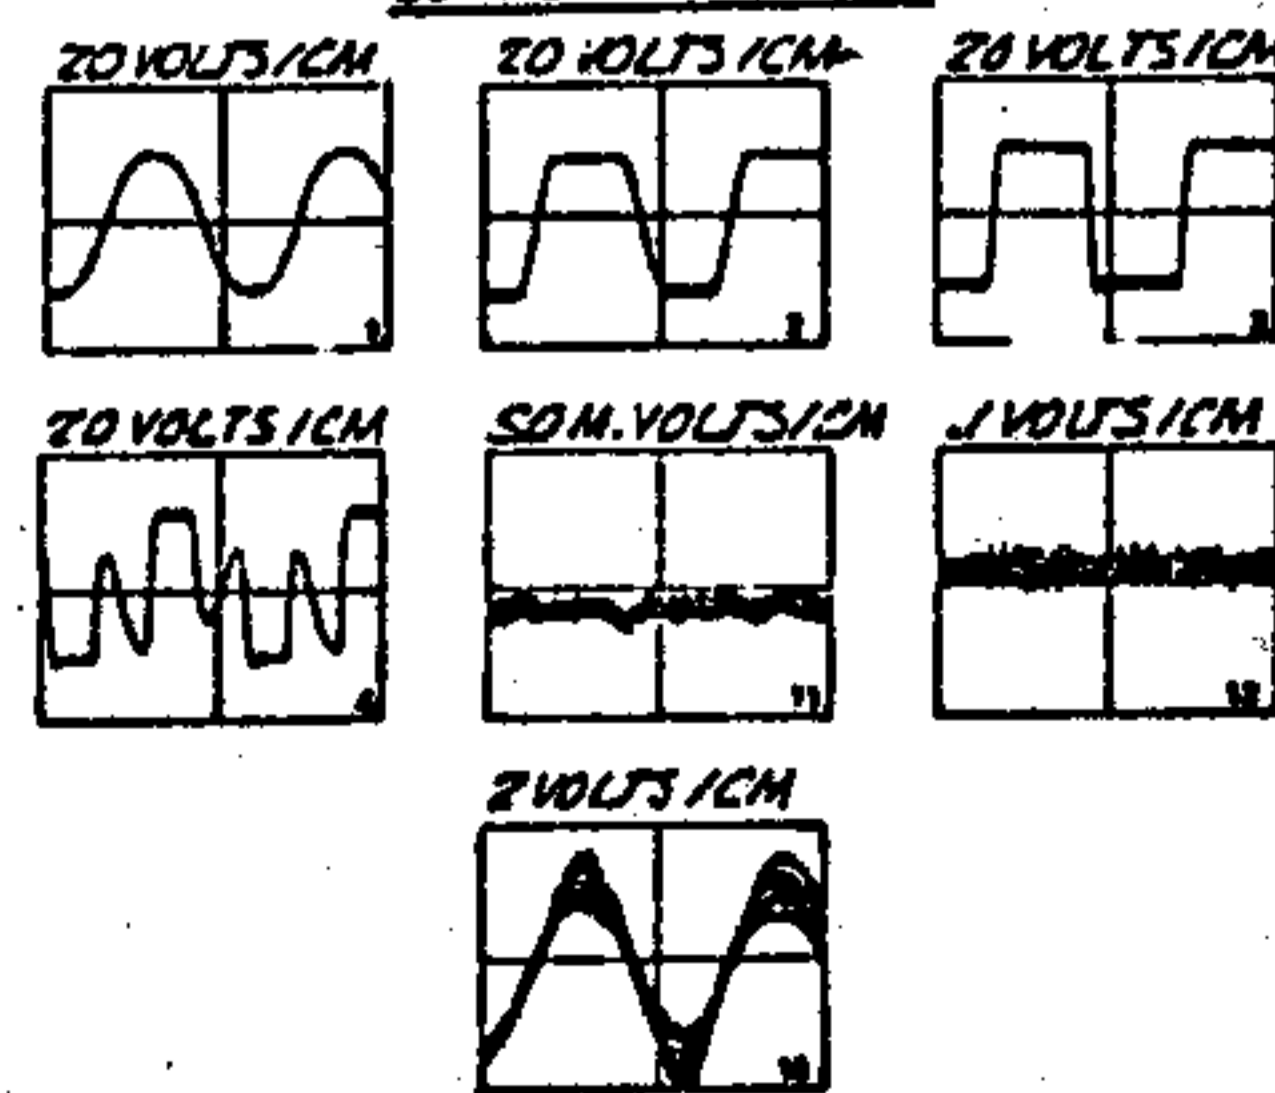

### OUTPUT SIGNALS

ALL WAVE FORMS AND VOLTAGES TAKEN WITH 50MM LOAD AT 1KHZ WITH MIL. VOLTS IN.  
 DC RESISTANCE ACROSS T1 PRIMARY LEADS 170HMS  
 DC RESISTANCE ACROSS T1 SECONDARY LEADS 2.25 OHMS

Sunn Musical Equipment Company 1500 W. 17th St., Torrance, CA 90501	
H. L. 359 S. C. 329 & 347 F. 150000-100000 (10/20)	SCHEMATIC CONCERT BASS
D-1003	