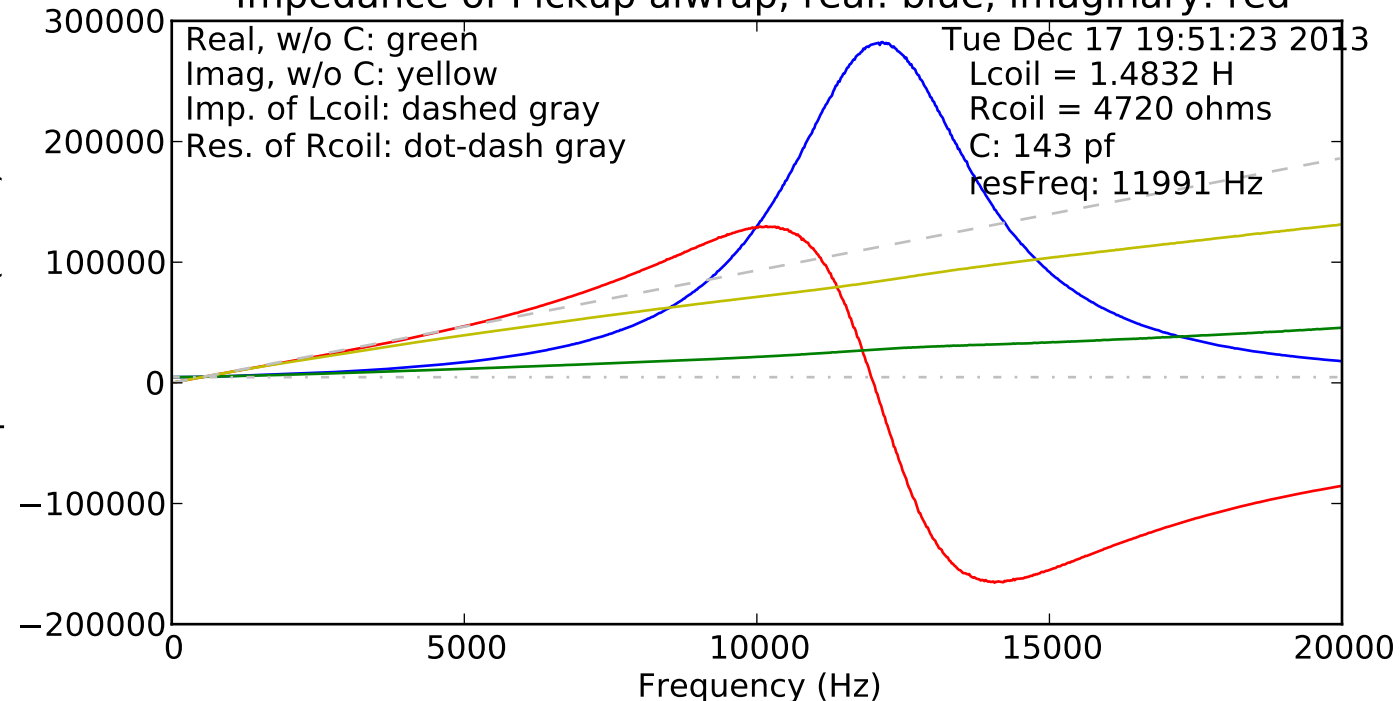

Impedance of Pickup alwrap, real: blue, imaginary: red

Imp. of Pickup alwrap, r: gr, i: y, res. r: bl, res. i.: red, x1 and x200