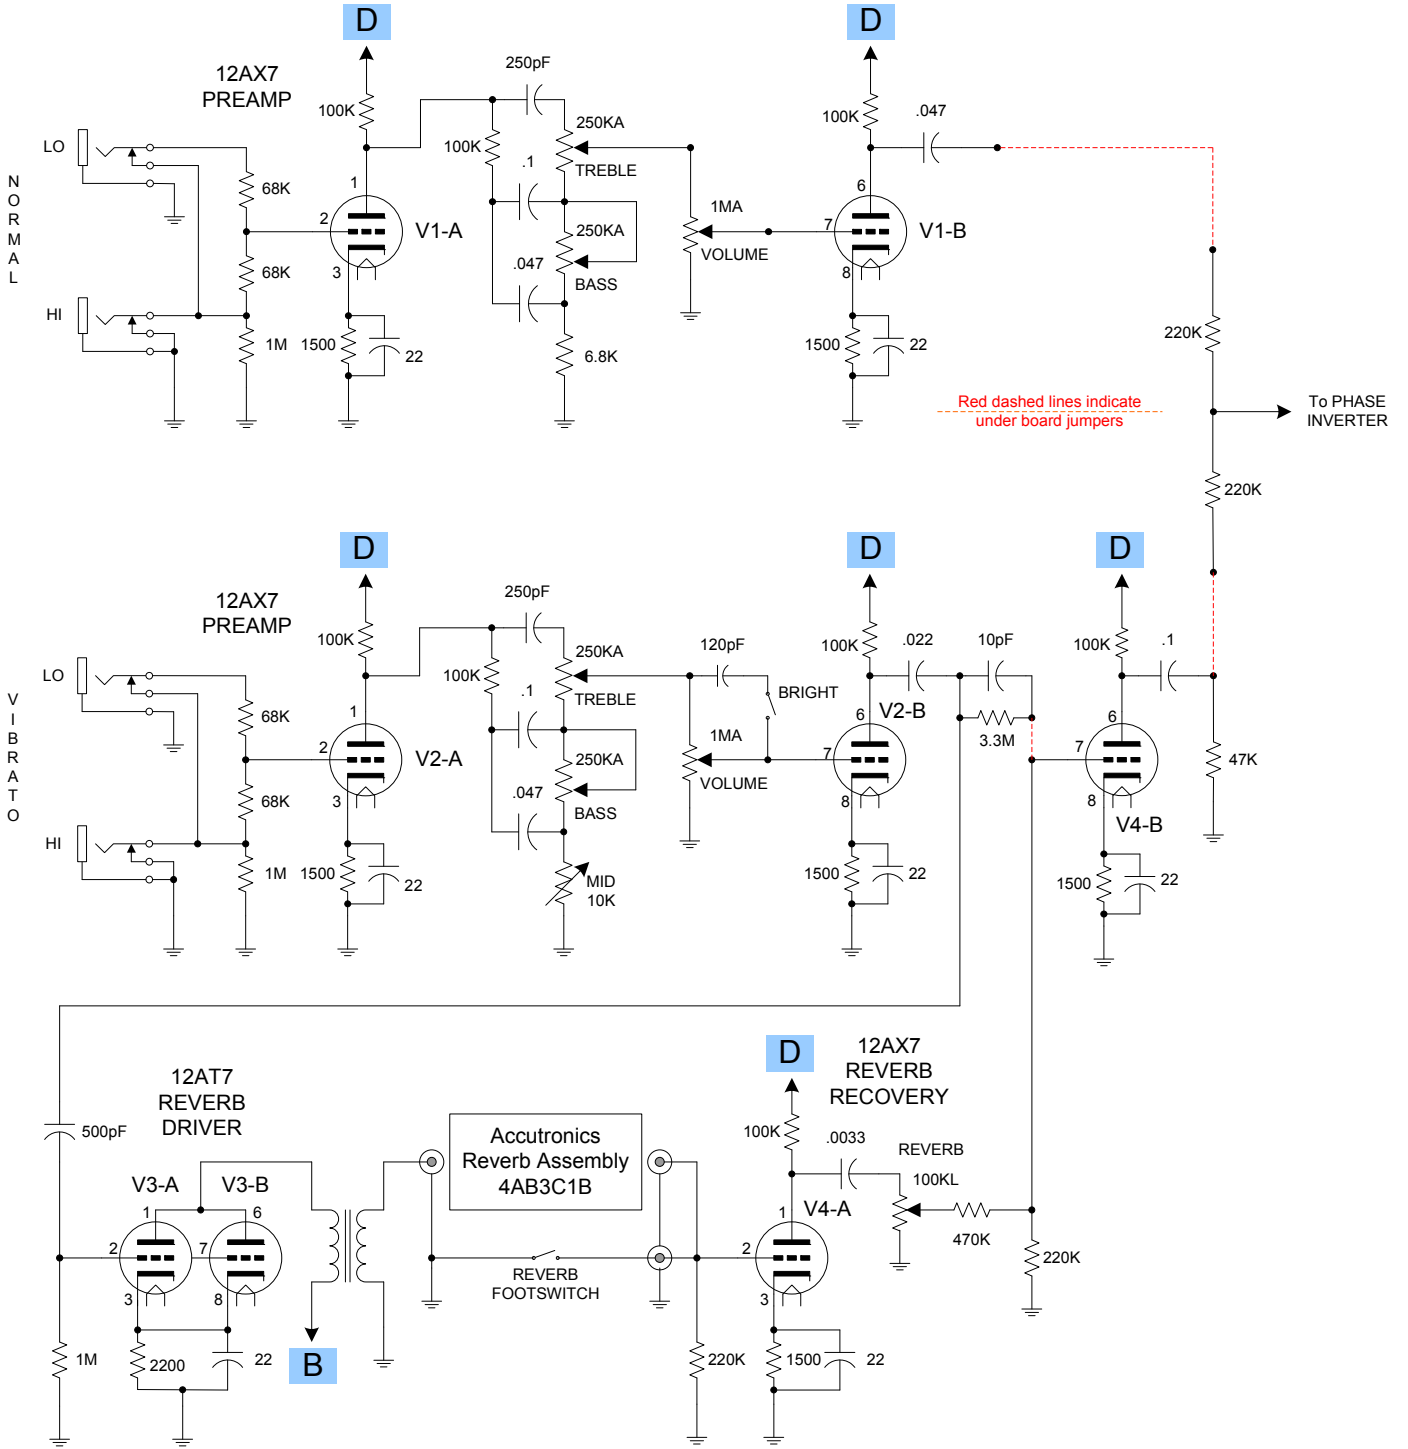

HOFFMAN AB763 CIRCUIT with 6G16 VIBROVERB TREMOLO

PREAMPS and REVERB

HOFFMAN AB763 CIRCUIT with 6G16 VIBROVERB TREMOLO

POWER AMP, TREMOLO, and POWER SUPPLY