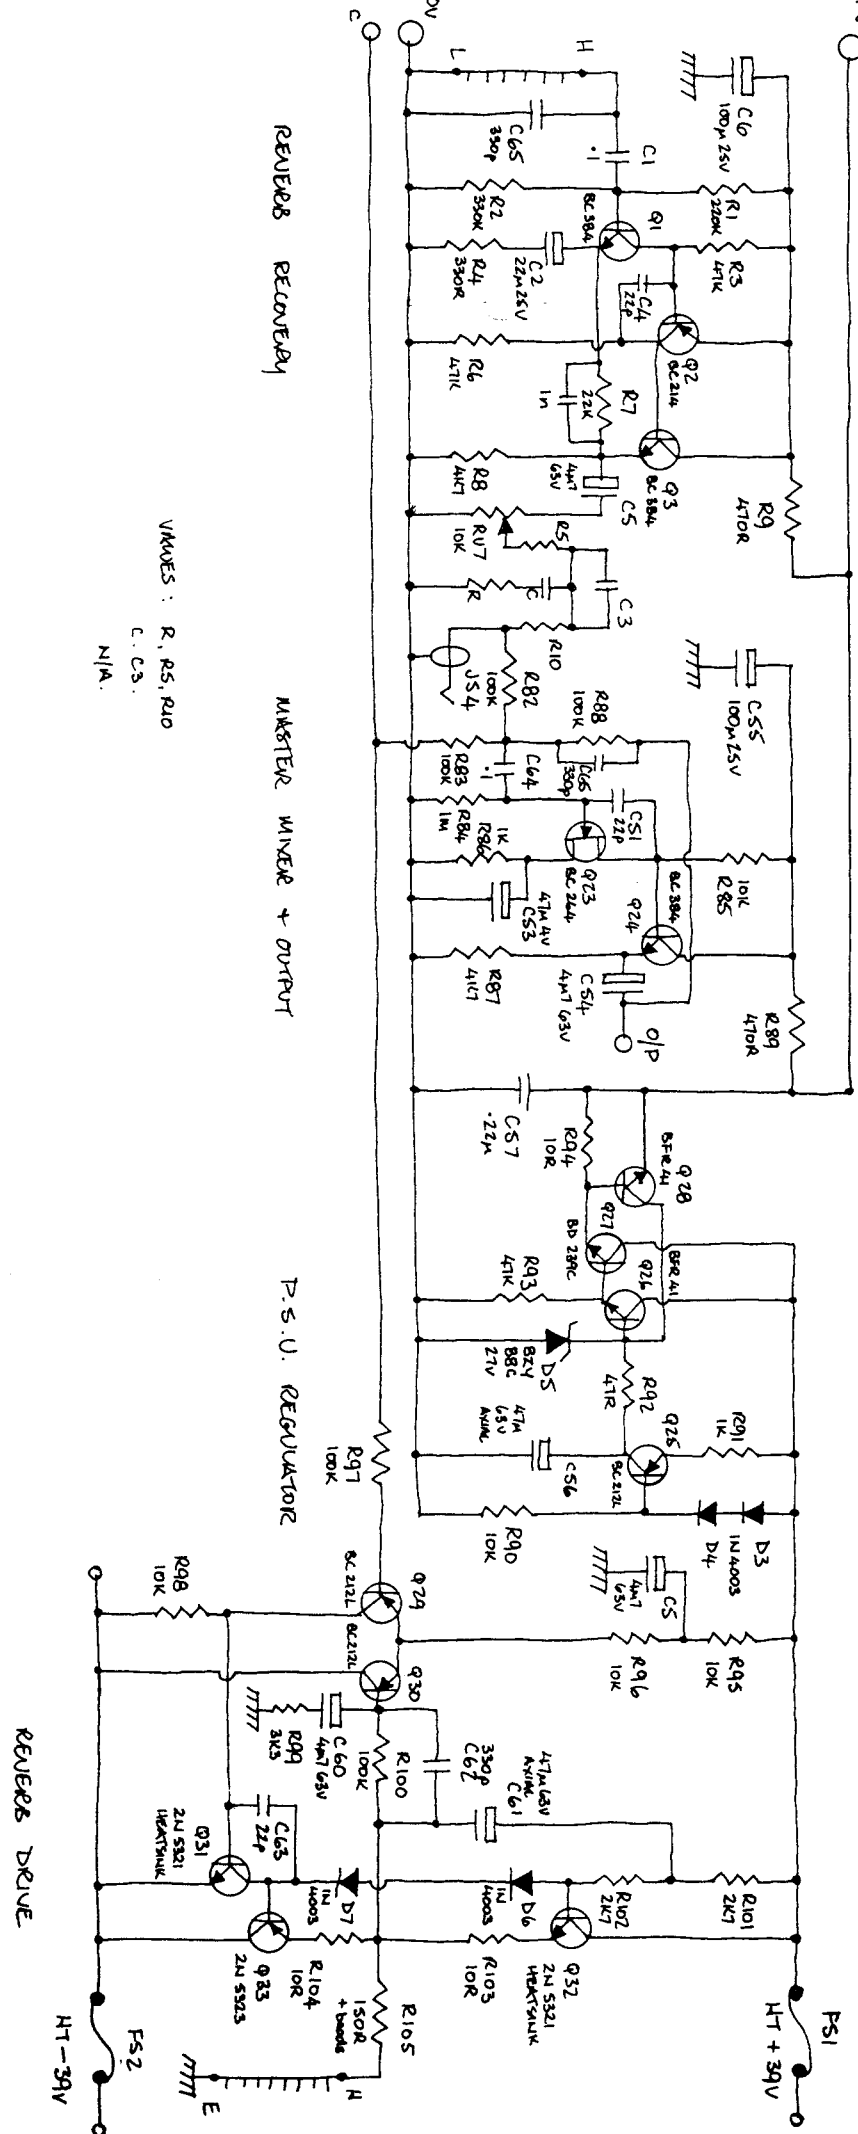

MAINE 50C & 80S COMBO PREAMPLIFIER

VALUES : R, R5, R10
 C, C3.
 N/A.

REVERSE RECOVERY

MASTER WINDUP + OUTPUT

P.S.U. REGULATOR

REVERSE DRIVE

HT-39V

HT+39V