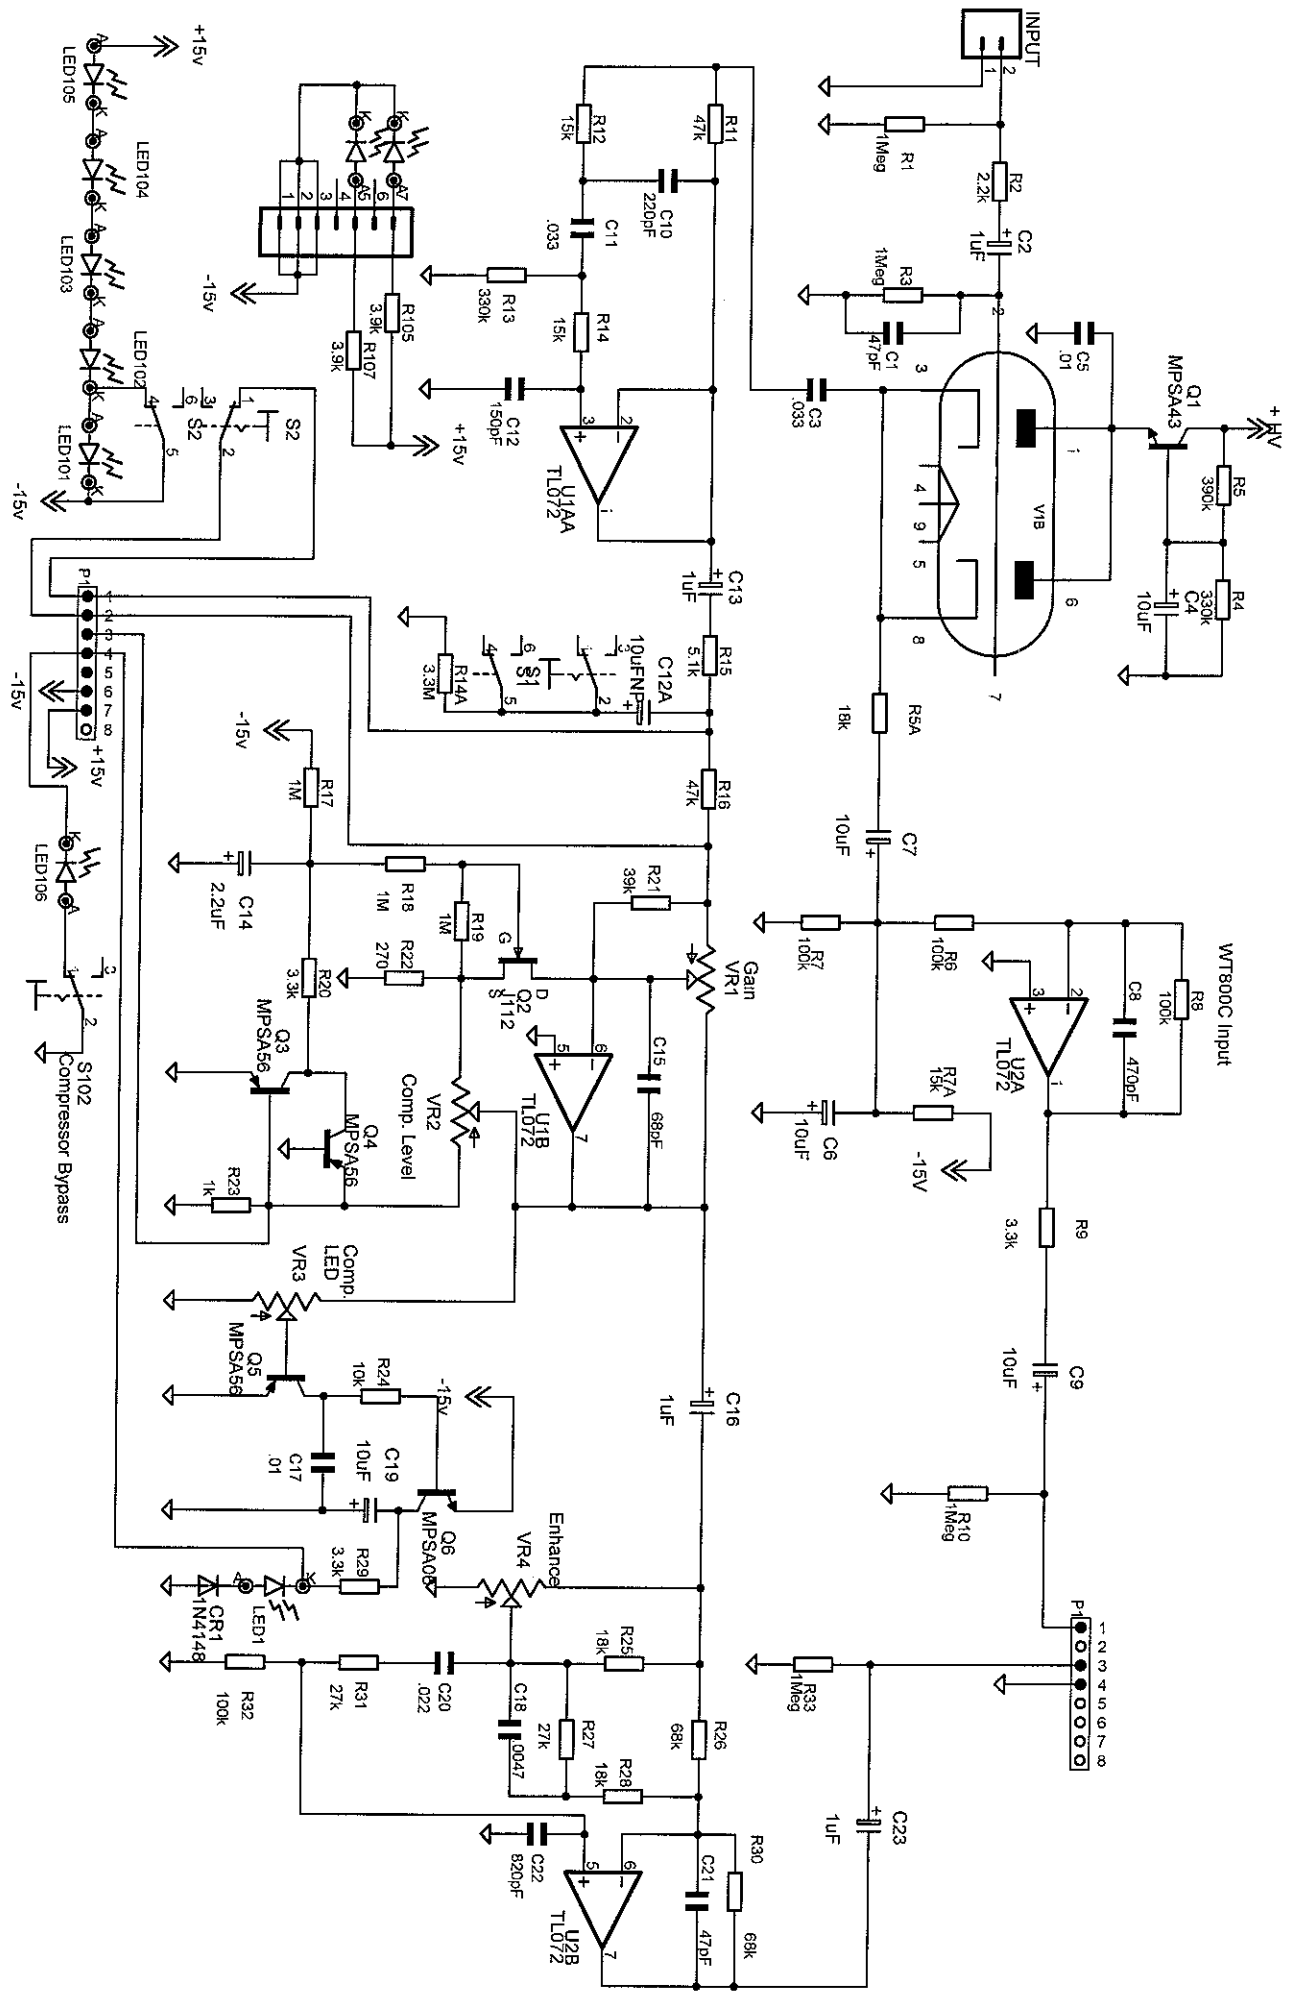

WT800C

WT800C Limiter

- P2
- 1 Post EQ Send
 - 2 Left Post EQ Return
 - 3 Right Post EQ Return
 - 4 Ground
 - 5 Left Aux In
 - 6 Right Aux In

- P4
- 1 Brown
 - 2 Red
 - 3 Orange
 - 4 Yellow
 - 5 Green
 - 6 NC

- J2 Headphones
- 1 Tip-1
 - 2 Tip-2
 - 3 Ring
 - 4 Sleeve

- P4
- 1 +15v
 - 2 HV
 - 3
 - 4
 - 5
 - 6
 - 7
 - 8

- Right Out White
- Left Out Brown

WT800C Power Supply

PM500

Gain X40