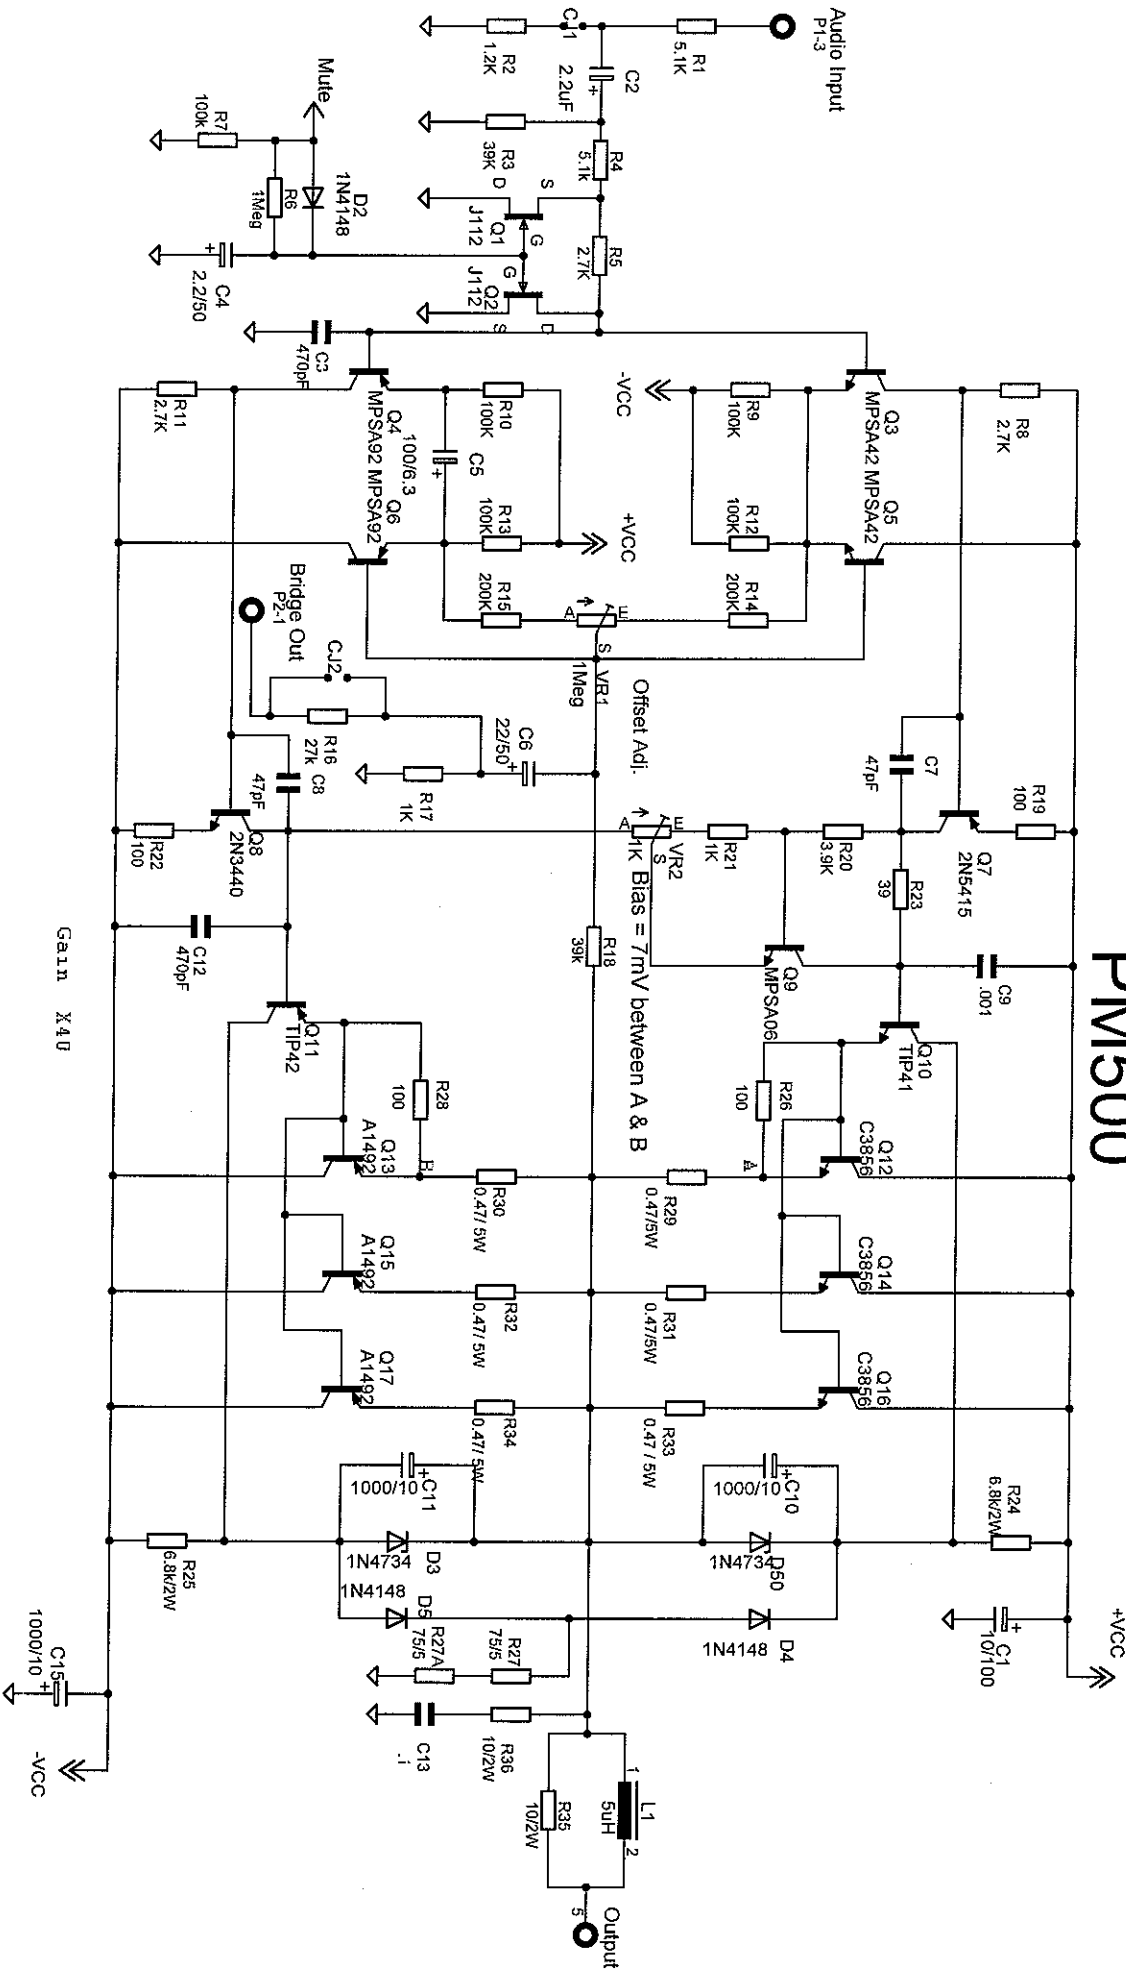

WT800C

WT800C Limiter

- P2
- 1 Post EQ Send
 - 2 Left Post EQ Return
 - 3 Right Post EQ Return
 - 4 Ground
 - 5 Left Aux In
 - 6 Right Aux In

- P4
- 1 Brown
 - 2 Red
 - 3 Orange
 - 4 Yellow
 - 5 Green
 - 6 NC

- J2 Headphones
- 1 Tip-1
 - 2 Tip-2
 - 3 Ring
 - 4 Sleeve

- P4
- 1 +15v
 - 2 HV
 - 3
 - 4
 - 5
 - 6
 - 7
 - 8

- Right Out White
- Left Out Brown

WT800C Power Supply

PM500

Gain X40