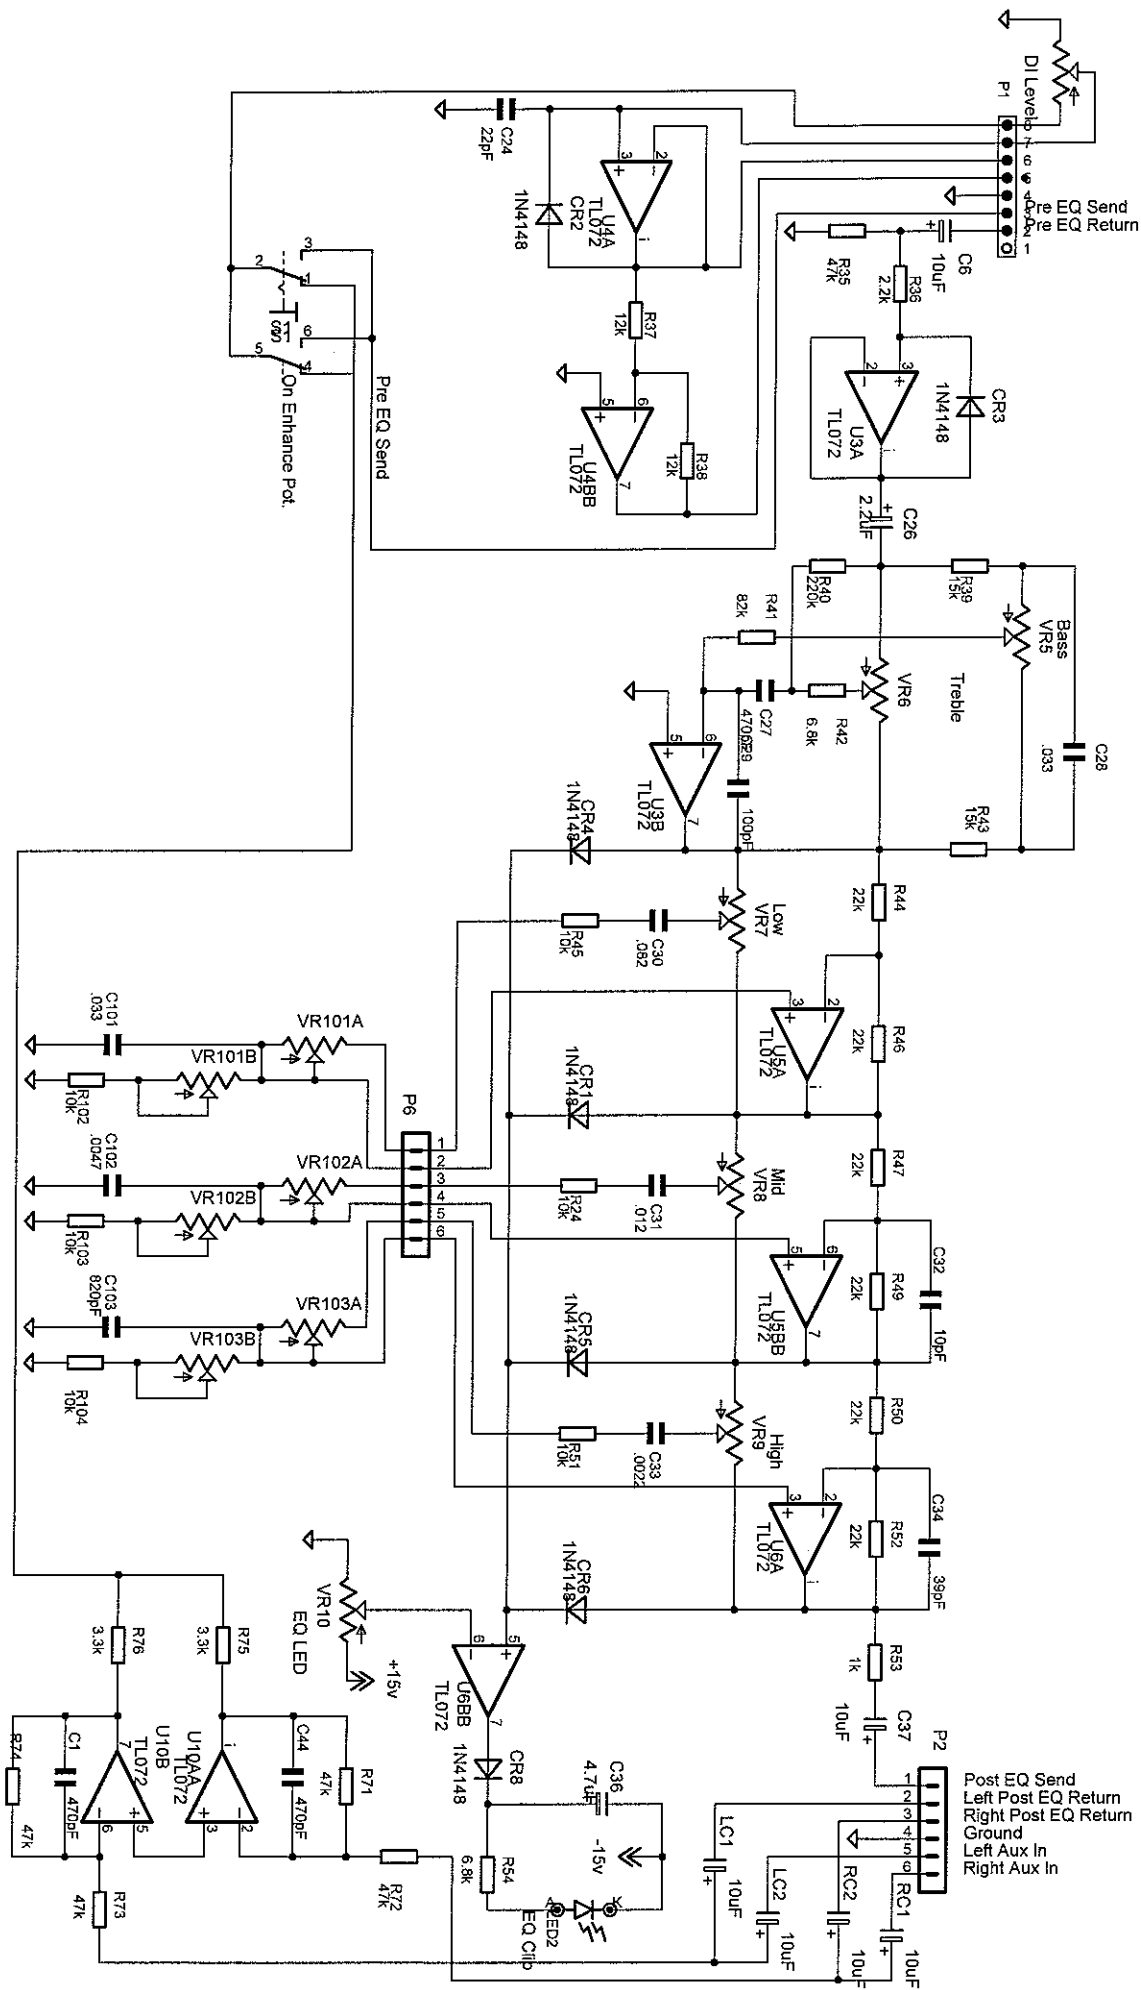

WT800C

WT800C Limiter

- P2
- 1 Post EQ Send
 - 2 Left Post EQ Return
 - 3 Right Post EQ Return
 - 4 Ground
 - 5 Left Aux In
 - 6 Right Aux In

- P4
- 1 Brown
 - 2 Red
 - 3 Orange
 - 4 Yellow
 - 5 Green
 - 6 NC

- J2 Headphones
- 1 Tip-1
 - 2 Tip-2
 - 3 Ring
 - 4 Sleeve

- P4
- 1 +15v
 - 2 HV
 - 3
 - 4
 - 5
 - 6
 - 7
 - 8

- Right Out White
- Left Out Brown

WT800C Power Supply

PM500

Gain X40