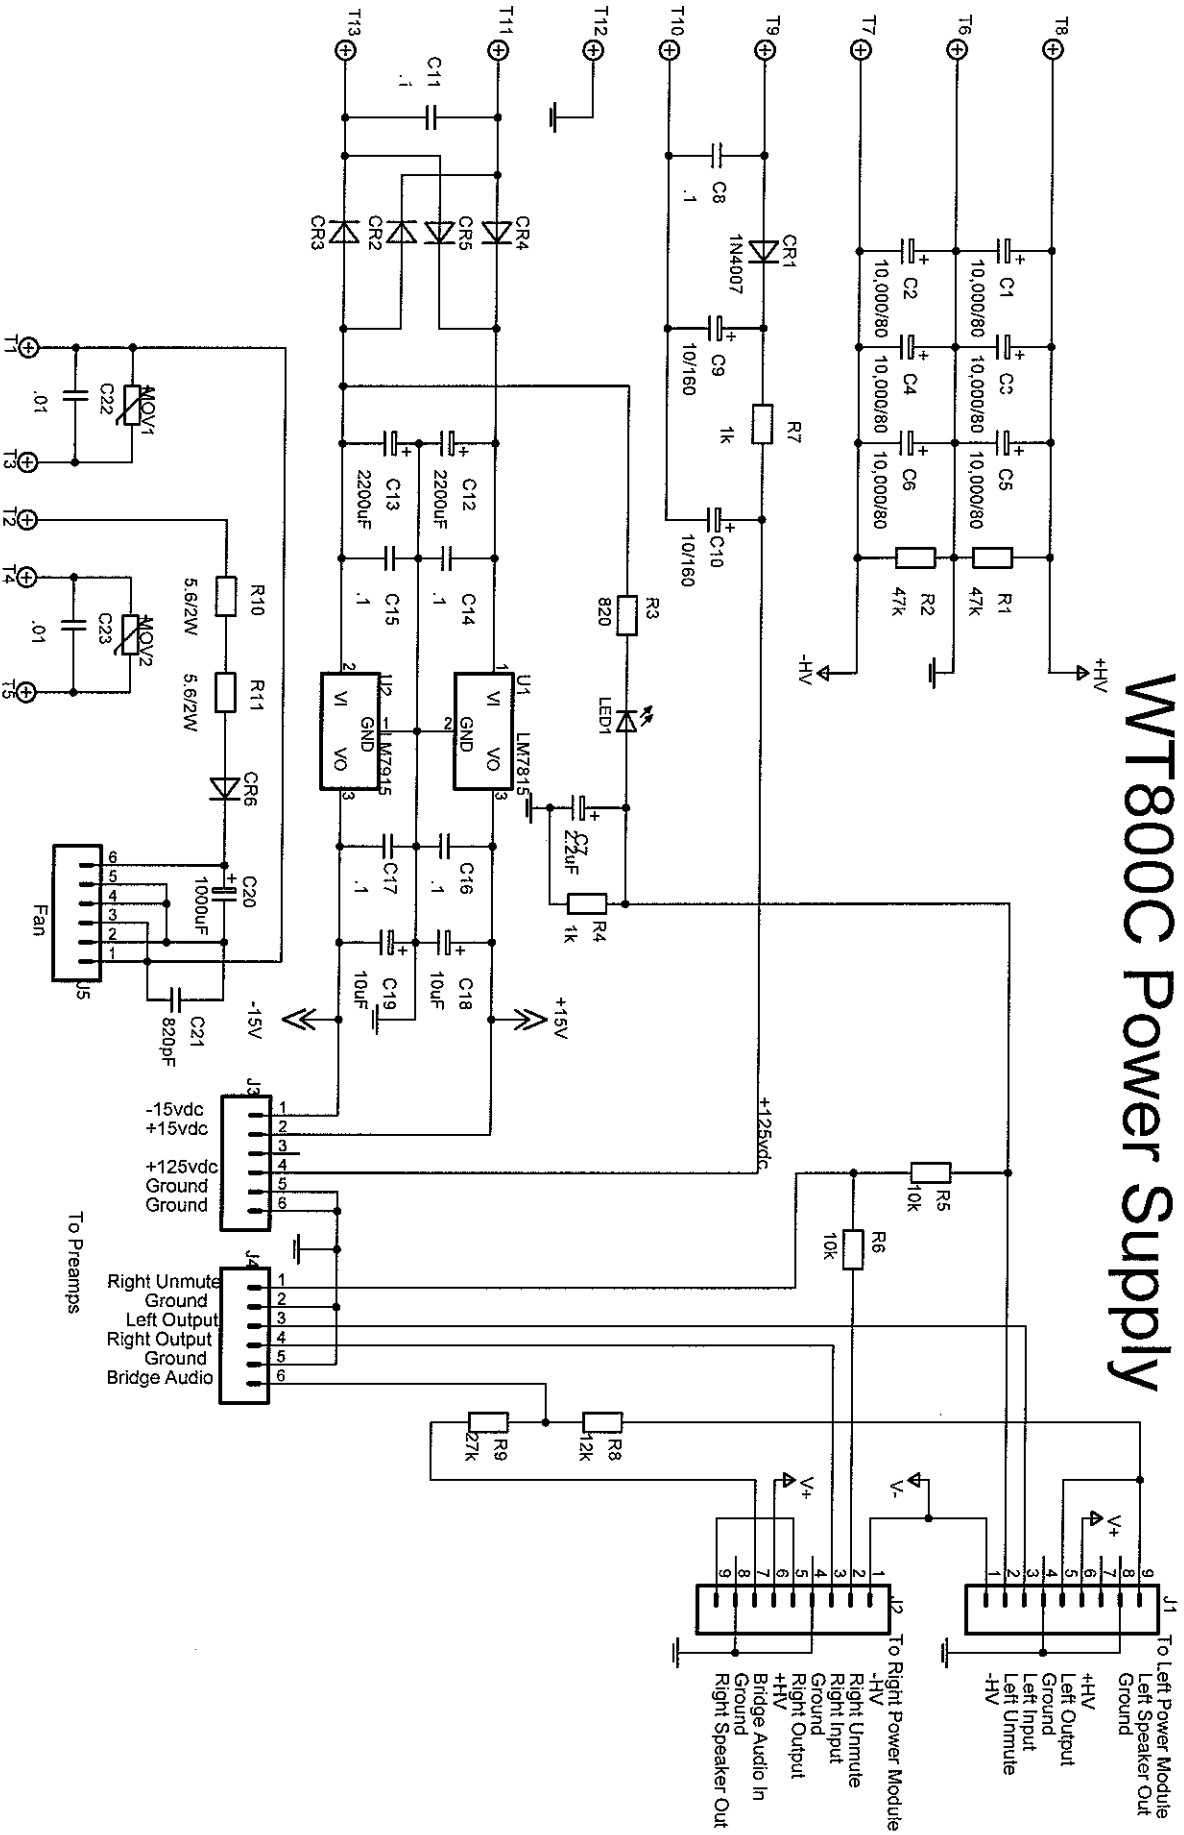

WT800C

WT800C Limiter

- P2
- 1 Post EQ Send
 - 2 Left Post EQ Return
 - 3 Right Post EQ Return
 - 4 Ground
 - 5 Left Aux In
 - 6 Right Aux In

- P4
- 1 Brown
 - 2 Red
 - 3 Orange
 - 4 Yellow
 - 5 Green
 - 6 NC

- J2 Headphones
- 1 Tip-1
 - 2 Tip-2
 - 3 Ring
 - 4 Sleeve

- P4
- 1 +15v
 - 2 HV
 - 3
 - 4
 - 5
 - 6
 - 7
 - 8

- Right Out White
- Left Out Brown

WT800C Power Supply

PM500

Gain X40