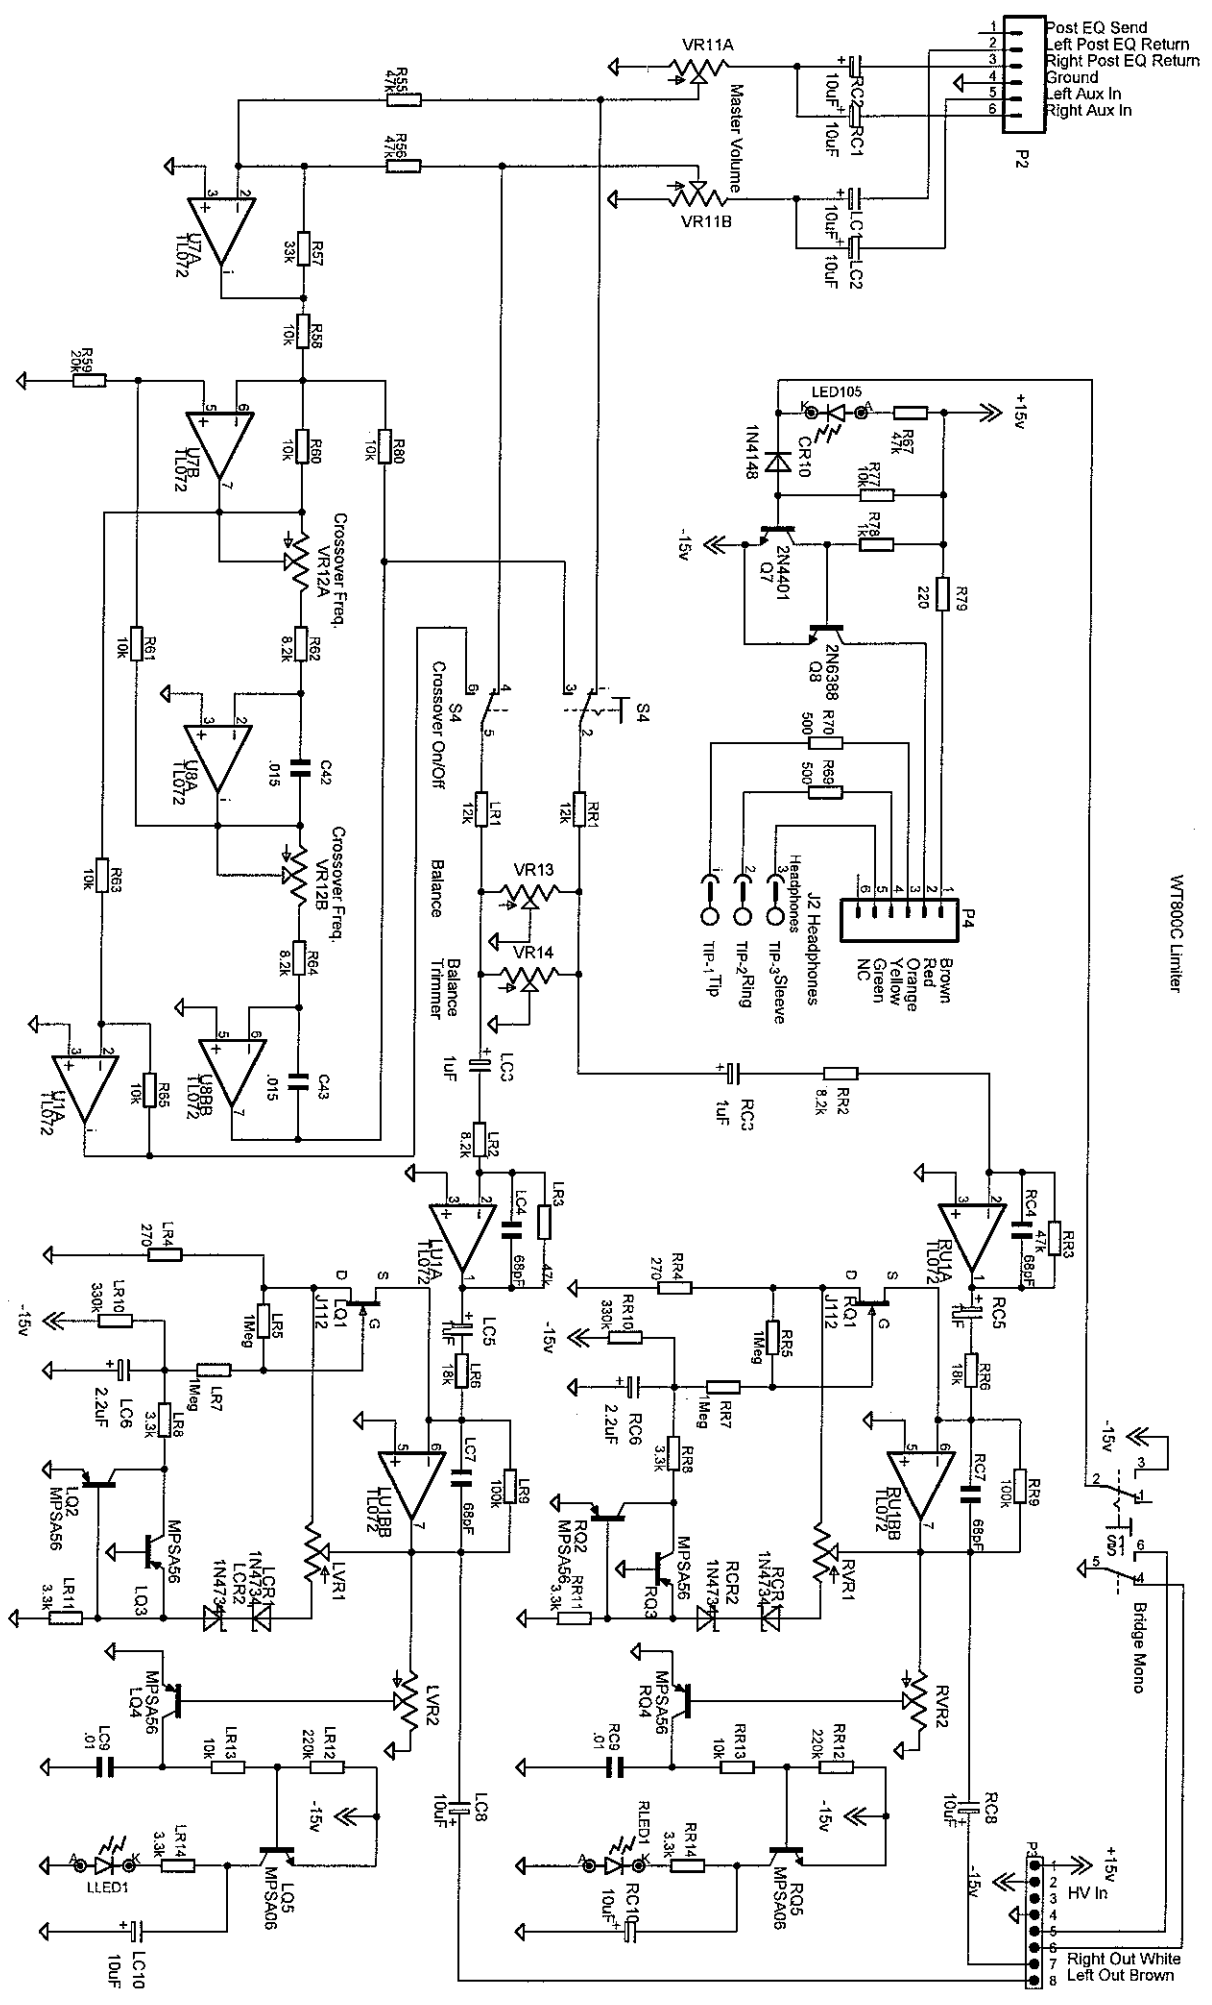

WT800C

WT800C Limiter

- P2
- 1 Post EQ Send
 - 2 Left Post EQ Return
 - 3 Right Post EQ Return
 - 4 Ground
 - 5 Left Aux In
 - 6 Right Aux In

- P4
- 1 Brown
 - 2 Red
 - 3 Orange
 - 4 Yellow
 - 5 Green
 - 6 NC

- J2 Headphones
- 1 Tip-1
 - 2 Tip-2
 - 3 Ring
 - 4 Sleeve

- P4
- 1 +15v
 - 2 HV
 - 3
 - 4
 - 5
 - 6
 - 7
 - 8

- Right Out White
- Left Out Brown

WT800C Power Supply

PM500

Gain X40