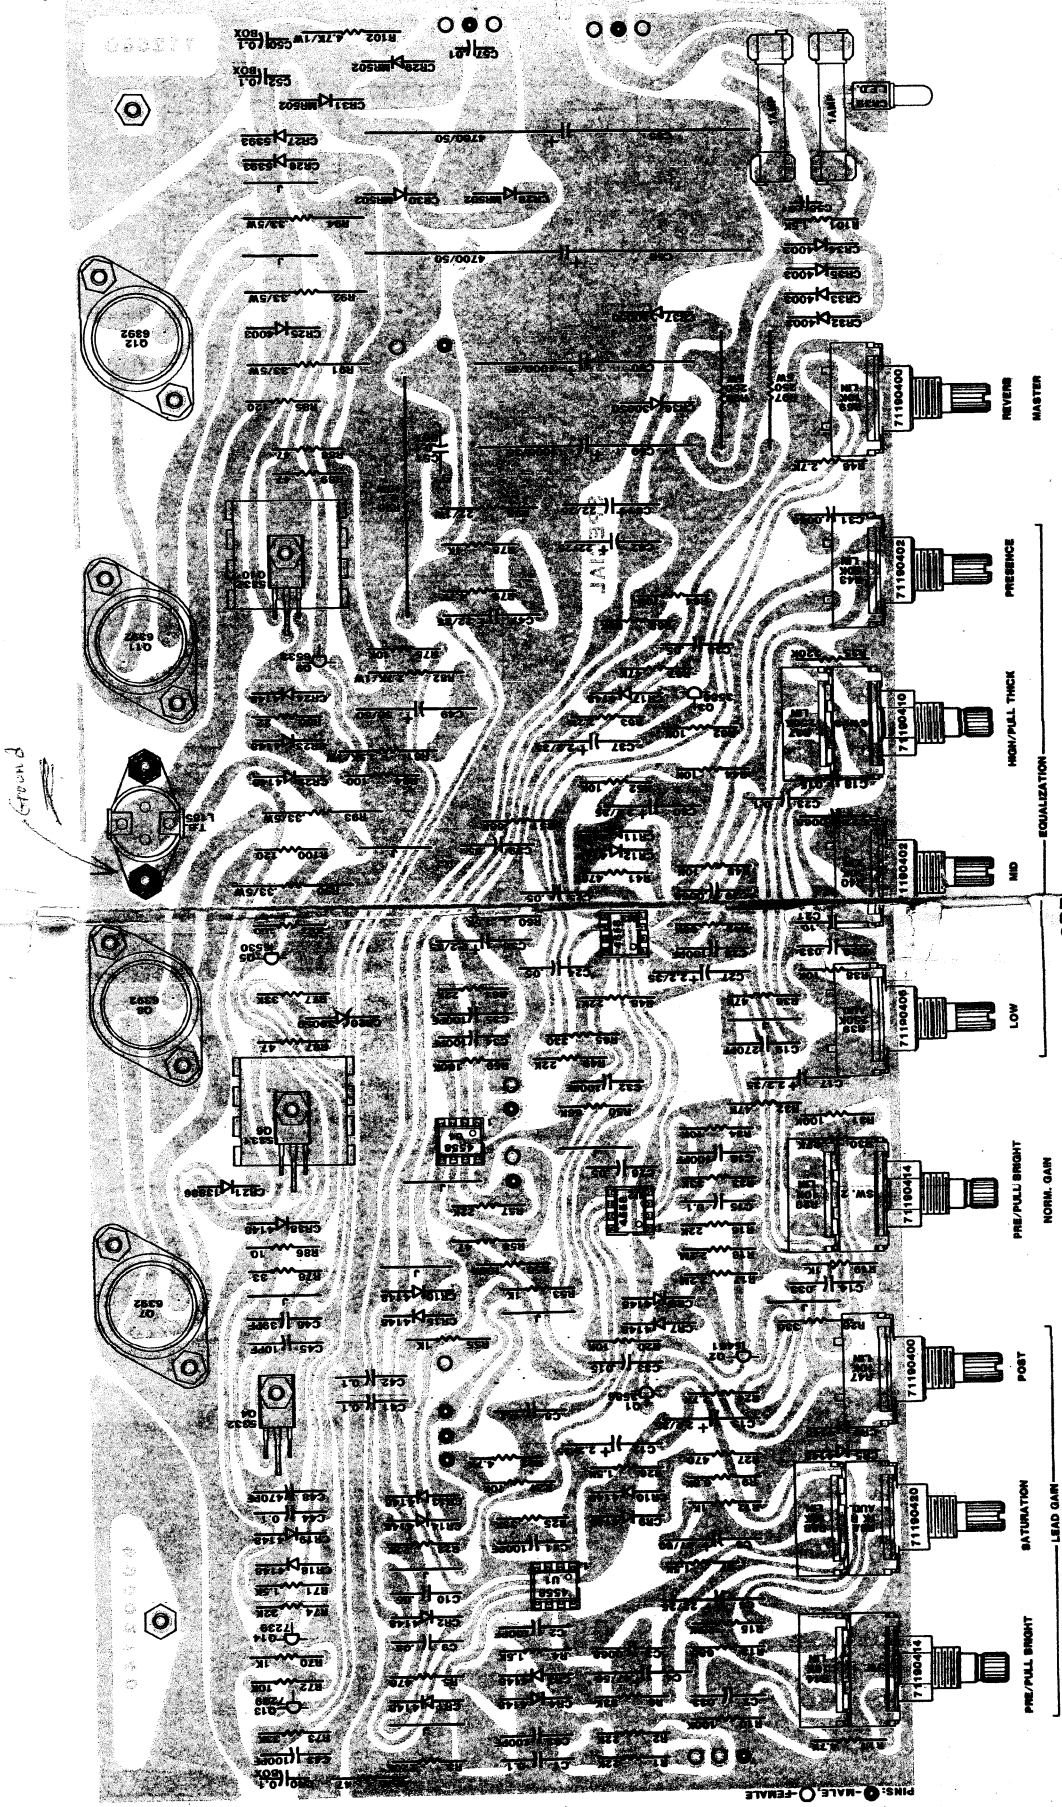

Leavey Special amp p 1981

SPECIAL

NORM. GAIN

LEAD GAIN

PINS: ●-MALE ○-FEMALE