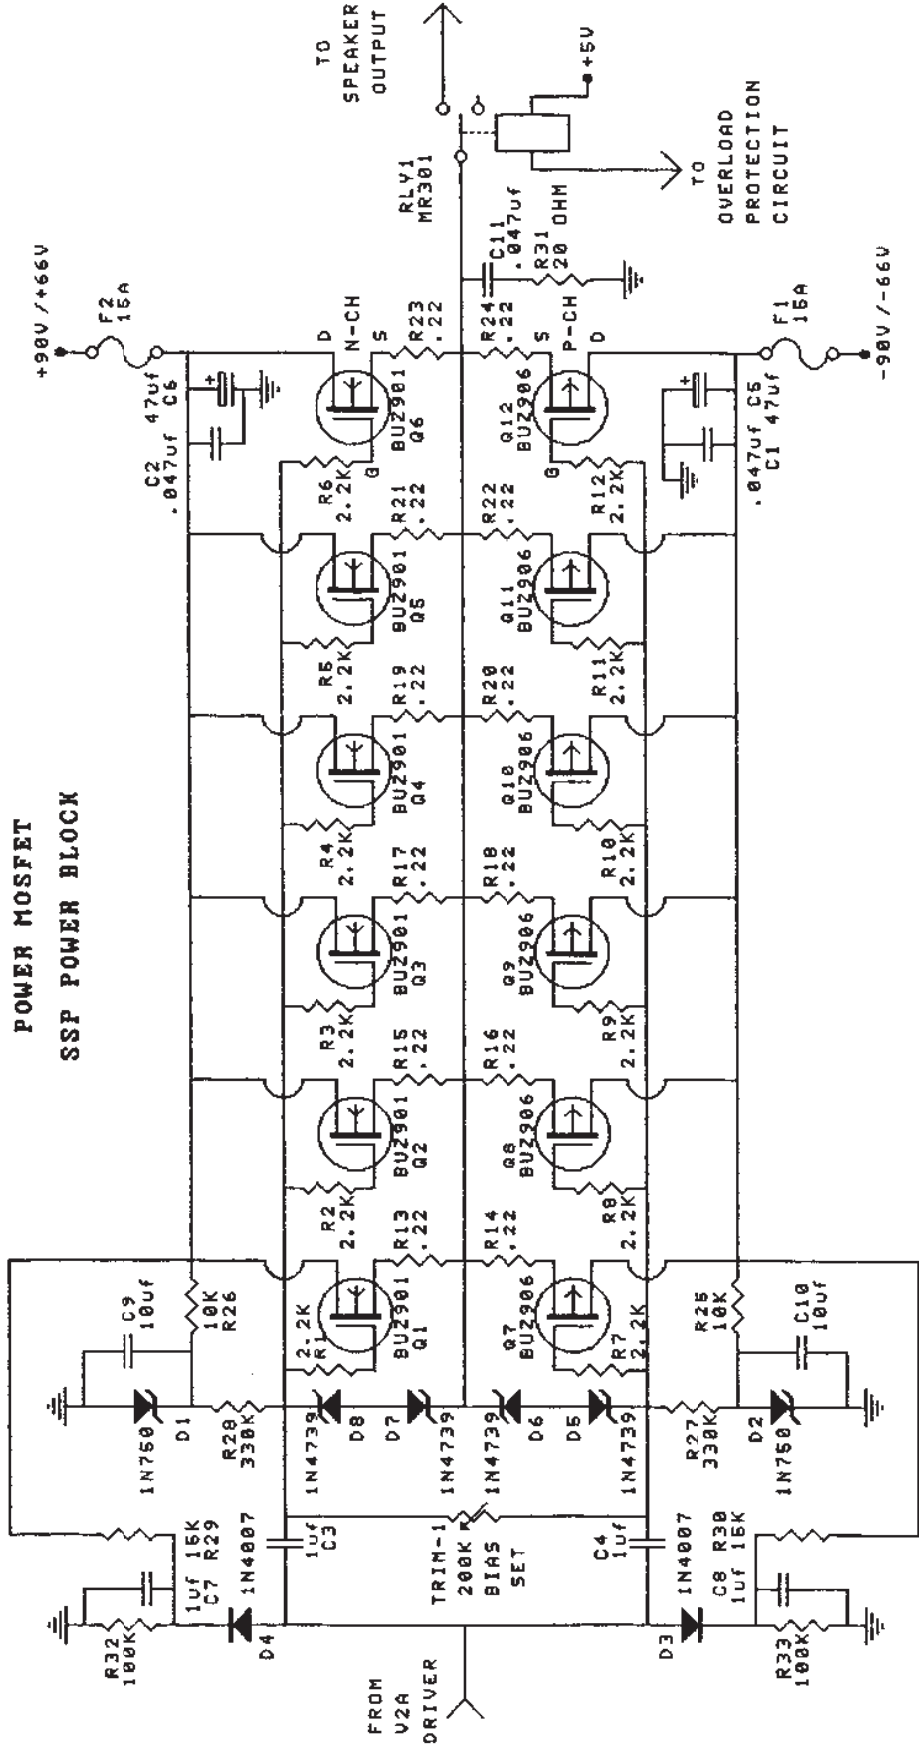

MESA-ENGINEERING

MPULSE 360/600

POWER MOSFET

SSP POWER BLOCK

| | | | |
|-------|-------------|-----------------|------------|
| Title | | SSP POWER BLOCK | |
| Size | Number | Revision | |
| A4 | | 1 | |
| Date: | 16-MAR-2001 | Sheet | of |
| File: | MPULSE-571 | Drawn | By: DAN VR |