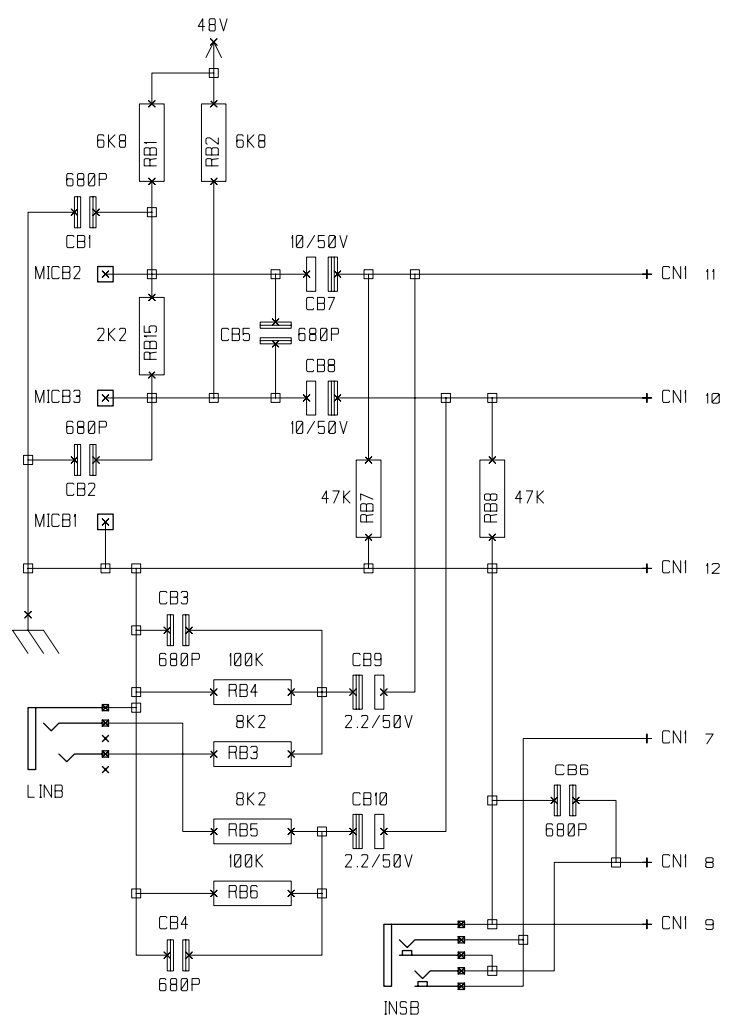

INITIAL	ISSUE	DATE
GHB	1	07-11-06
PST	2	14-03-07

NOTES

DRN.	GHB	TITLE	SPIRIT FX16 MKII OUTPUT REARCON
		DRG NO.	ED0499B
		SHT. 2 OF 2	

INITIAL	ISSUE	DATE
GHB	1	07-11-06
PST	2	14-03-07

NOTES

DRN. GHB	TITLE SPIRIT FX16 MKII REARCON BOARD
	DRG NO. ED0499A