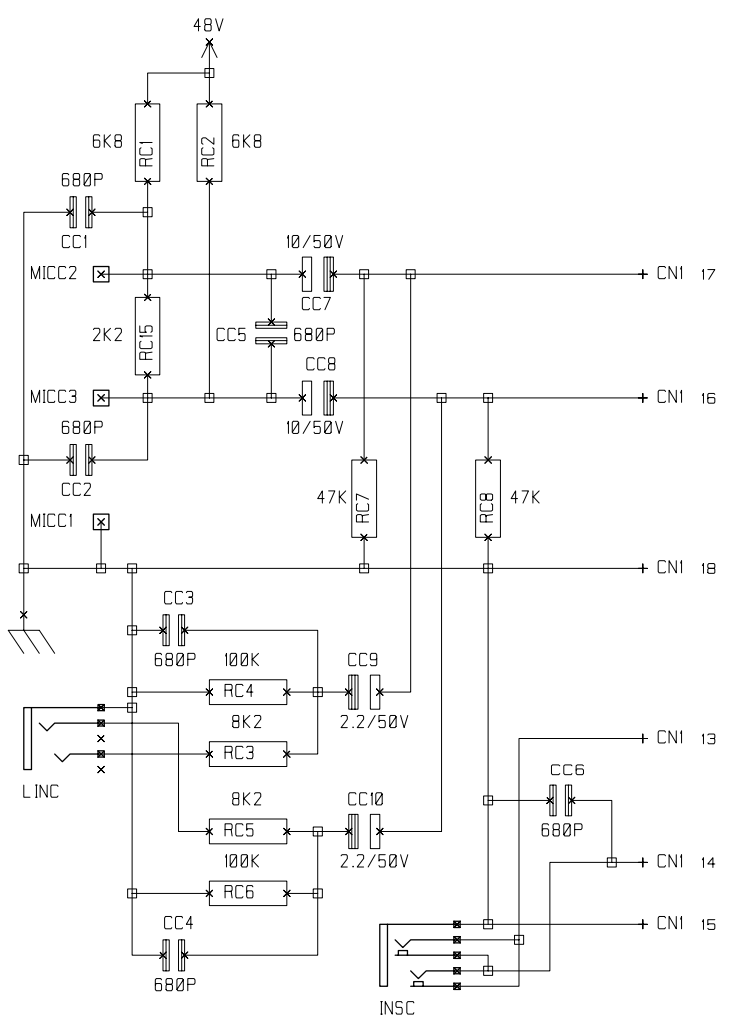

INITIAL	ISSUE	DATE
GHB	1	07-11-06
PST	2	14-03-07

NOTES

DRN.	GHB	TITLE	SPIRIT FX16 MKII OUTPUT REARCON
		DRG NO.	ED0499B
		SHT. 2 OF 2	

INITIAL	ISSUE	DATE
GHB	1	07-11-06
PST	2	14-03-07

NOTES

DRN. GHB	TITLE SPIRIT FX16 MKII REARCON BOARD
	DRG NO. ED0499A