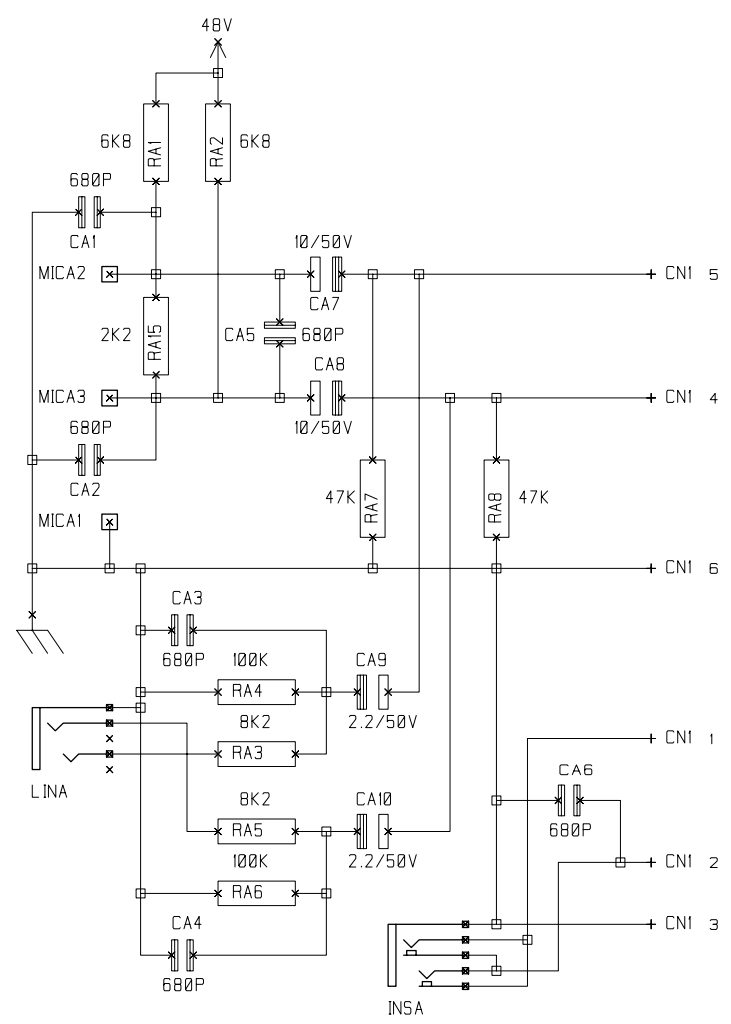

INITIAL	ISSUE	DATE
GHB	1	07-11-06
PST	2	14-03-07

NOTES

DRN.	GHB	TITLE	SPIRIT FX16 MKII OUTPUT REARCON
		DRG NO.	ED0499B
		SHT. 2 OF 2	

INITIAL	ISSUE	DATE
GHB	1	07-11-06
PST	2	14-03-07

NOTES

DRN. GHB	TITLE SPIRIT FX16 MKII REARCON BOARD
	DRG NO. ED0499A