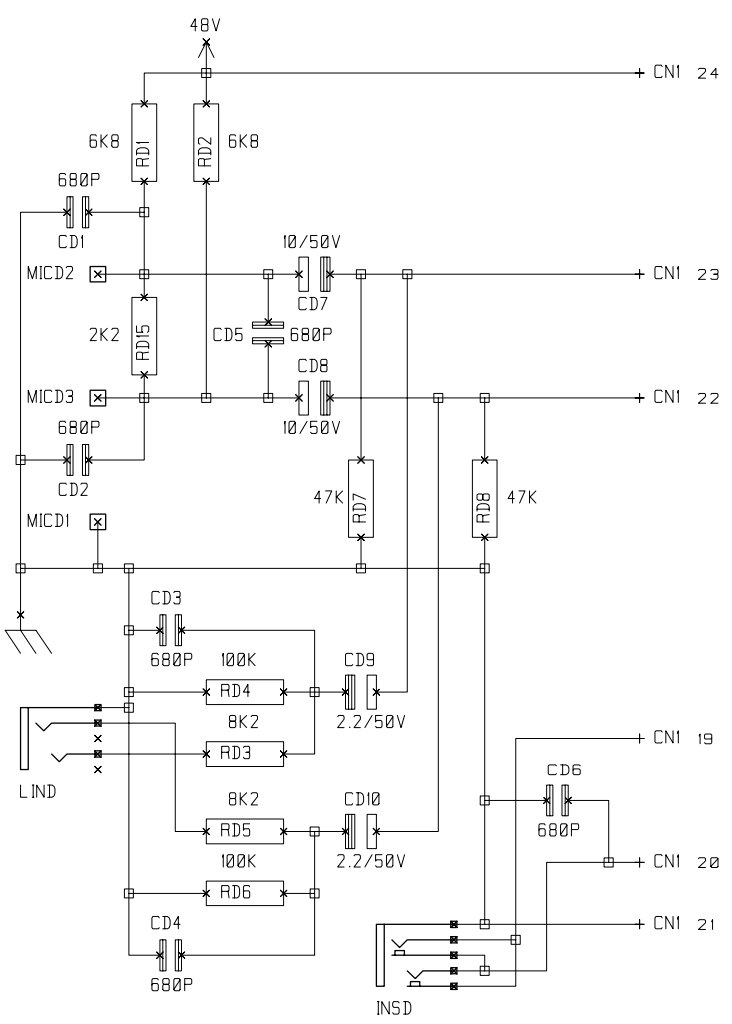

INITIAL	ISSUE	DATE
GHB	1	07-11-06
PST	2	14-03-07

NOTES

DRN.	GHB	TITLE	SPIRIT FX16 MKII OUTPUT REARCON
		DRG NO.	ED0499B
		SHT. 2 OF 2	

INITIAL	ISSUE	DATE
GHB	1	07-11-06
PST	2	14-03-07

NOTES

DRN. GHB	TITLE SPIRIT FX16 MKII REARCON BOARD
	DRG NO. ED0499A