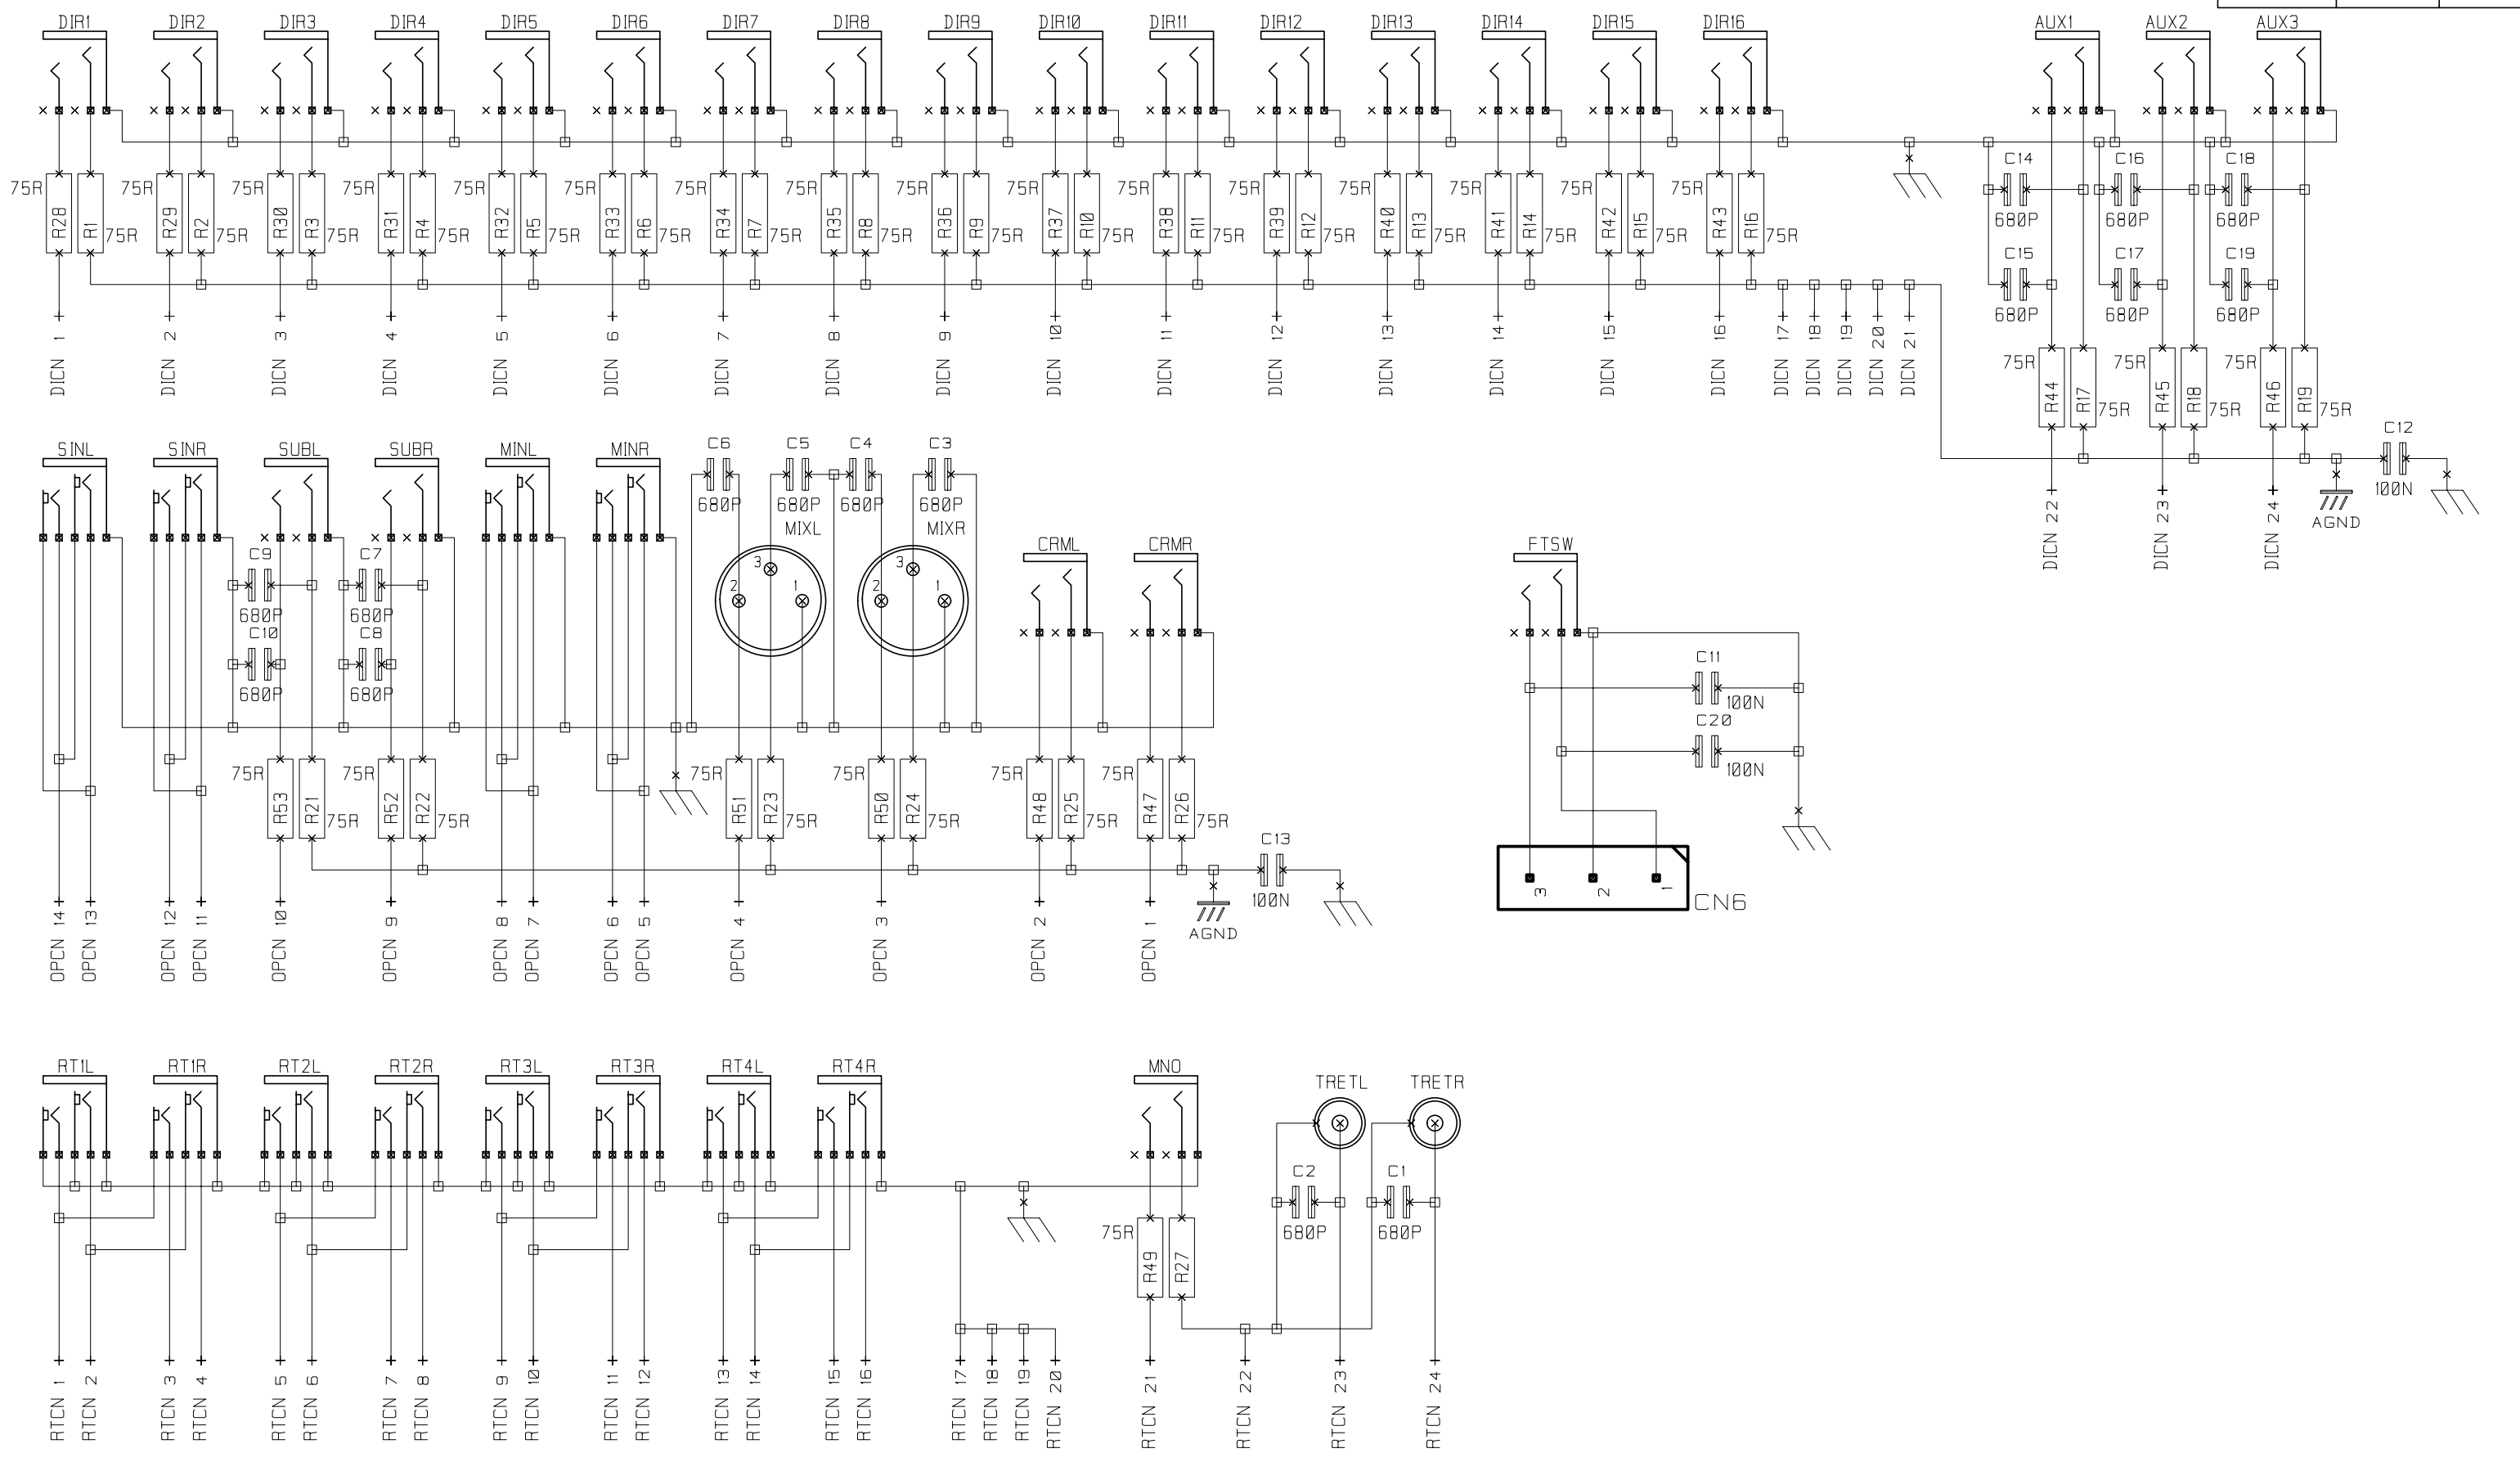

INITIAL	ISSUE	DATE
GHB	1	07-11-06
PST	2	14-03-07

NOTES

DRN.	GHB	TITLE	SPIRIT FX16 MKII OUTPUT REARCON
		DRG NO.	ED0499B
		SHT. 2 OF 2	

INITIAL	ISSUE	DATE
GHB	1	07-11-06
PST	2	14-03-07

NOTES

DRN. GHB	TITLE SPIRIT FX16 MKII REARCON BOARD
	DRG NO. ED0499A