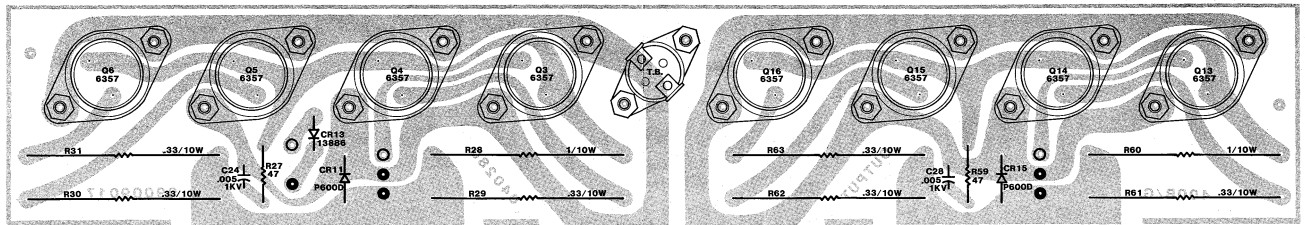

400BH DRIVE BD.

400BH OUTPUT BD.

PEAVEY ELECTRONICS CORP.	
MERIDIAN, MS.	
DRAWN BY <i>KEP</i>	DATE <i>6/21/80</i>
C.B. CHECK <i>KEP</i>	
CHECK BY <i>[Signature]</i>	
APPR. BY <i>[Signature]</i>	

main

Mon

Eff