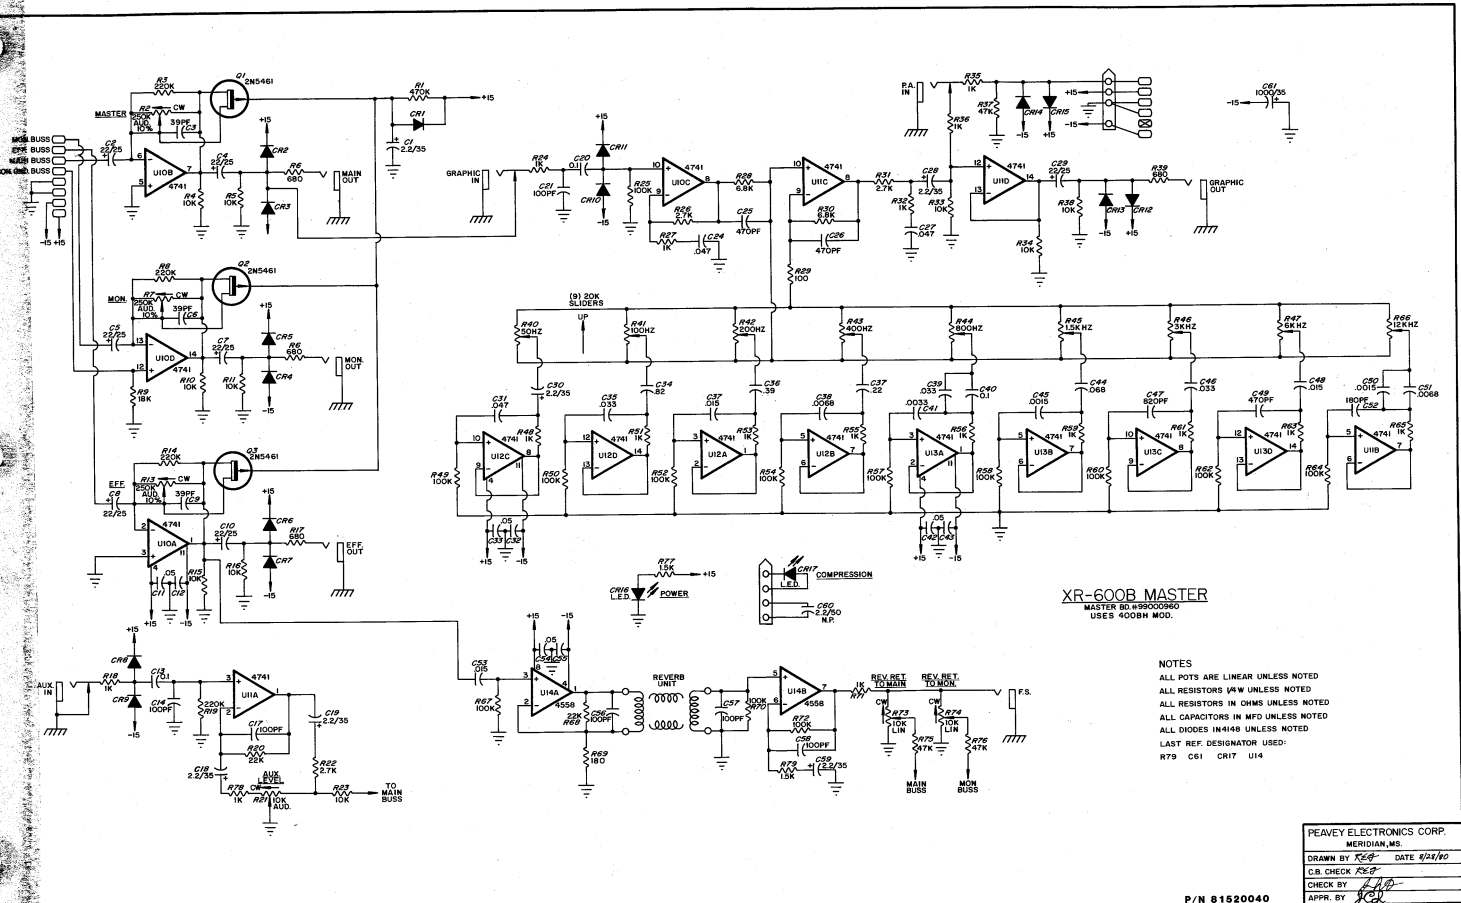

400BH DRIVE BD.

400BH OUTPUT BD.

PEAVEY ELECTRONICS CORP.	
MERIDIAN, MS.	
DRAWN BY <i>KEP</i>	DATE <i>6/21/80</i>
C.B. CHECK <i>KEP</i>	
CHECK BY <i>[Signature]</i>	
APPR. BY <i>[Signature]</i>	

main

Mon

Eff

in graph.

out

Ft. Switch

Aux

pur 17

XR-600B PREAMP

7466052

XR600 B