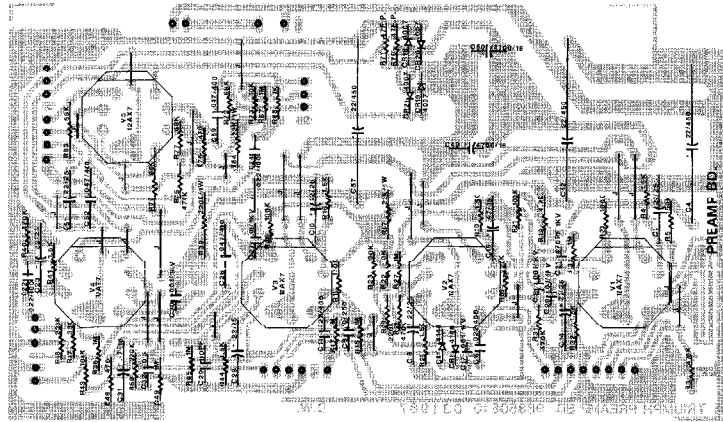

TRIUMPH 60/120

SINGLE UNIT & TOP BOX VERSIONS
 120W TUBE SET #8880050 (B-487-86)
 120W TUBE SET #8880050 (B-487-87)
 PREAMP B.D. #8880050 (B-13-87)
 CHASSIS B.D. #8880052 (C-13-86)
 FOOTPRINT B.D. #8880050 (B-24-87)

CONTROL BC.

TUBE BD.
150 WATT ONLY

FOOTSWITCH BD.