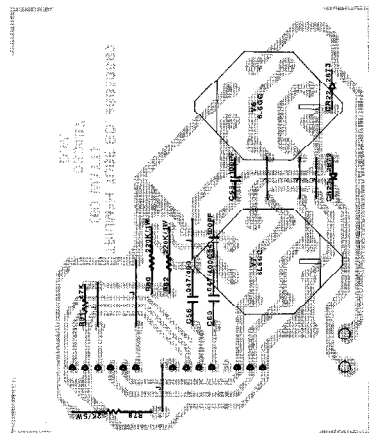

TRIUMPH 60/120

SINGLE UNIT & TOP BOX VERSIONS
 120W TUBE SET #8880050 (B-487-86)
 120W TUBE SET #8880050 (B-487-87)
 PREAMP B.D. #8880050 (B-13-87)
 CHASSIS B.D. #8880052 (C-13-86)
 FOOTPRINT B.D. #8880050 (B-24-87)

PEAVEY ELECTRONICS CORP.
 711 A ST.
 MERRIFIELD, MA
 C. B. CR. H. H. H.
 DATE 8-5-88
 OK. BY: J. H. H.
 PPR. BY: J. H. H.

P/N 3150130

NOTE:
 ALL RESISTORS 1/4W UNLESS NOTED
 ALL CAPACITORS IN OHMS UNLESS NOTED
 ALL CAPACITORS IN MFD UNLESS NOTED
 VOLTAGES MAY VARY FROM UNIT TO UNIT
 USE THE CORRECT VALUE FOR YOUR UNIT
 R = RESISTOR 120W AMP INLY
 V = RECTIFIED 120W AMP INLY

CONTROL BC.

TUBE BD.
150 WATT ONLY

FOOTSWITCH BD.