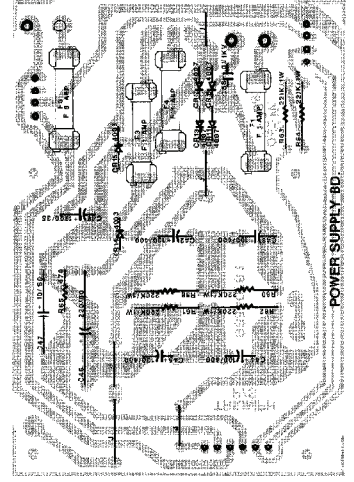

TRIUMPH 60/120

SINGLE UNIT & TOP BOX VERSIONS
 120W TUBE SET #8880050 (B-487-86)
 120W TUBE SET #8880050 (B-487-87)
 PREAMP B.D. #8880050 (B-13-87)
 CHASSIS B.D. #8880052 (C-13-86)
 FOOTPRINT B.D. #8880050 (B-24-87)

CONTROL BC.

TUBE BD.
150 WATT ONLY

FOOTSWITCH BD.