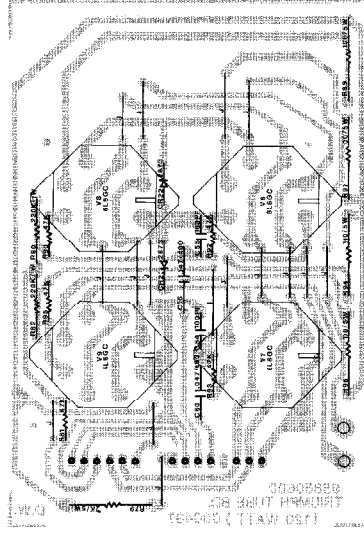

TRIUMPH 60/120

SINGLE UNIT & TOP BOX VERSIONS
 120W TUBE SET #8880050 (B-487-86)
 120W TUBE SET #8880050 (B-487-87)
 PREAMP B.D. #8880050 (B-13-87)
 CHASSIS B.D. #8880052 (C-13-86)
 FOOTPRINT B.D. #8880050 (B-24-87)

PEAVEY ELECTRONICS CORP.
 711 A ST.
 MERRIFIELD, MA
 C. B. CR. H. H. H.
 DATE 8-5-88
 OK. BY: J. H. H.
 PPR. BY: J. H. H.

P/N 3150130

NOTE:
 ALL RESISTORS 1/4W UNLESS NOTED
 ALL CAPACITORS IN OHMS UNLESS NOTED
 ALL CAPACITORS IN MFD UNLESS NOTED
 VOLTAGES MAY VARY FROM UNIT TO UNIT
 USE THE CORRECT VALUE FOR YOUR UNIT
 R = RESISTOR 120W AMP INLY
 V = RECTIFIED 120W AMP INLY

CONTROL BC.

TUBE BD.
150 WATT ONLY

FOOTSWITCH BD.