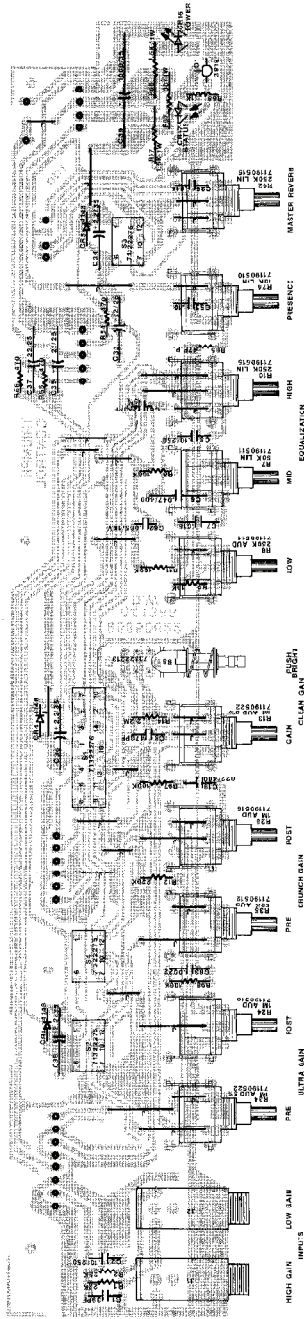

TRIUMPH 60/120

SINGLE UNIT & TOP BOX VERSIONS
 120W TUBE SET #8880050 (B-487-86)
 120W TUBE SET #8880050 (B-487-87)
 PREAMP B.D. #8880050 (B-13-87)
 CHASSIS B.D. #8880052 (C-13-86)
 FOOTPRINT B.D. #8880050 (B-24-87)

PEAVEY ELECTRONICS CORP.
 711 A ST.
 MERRIFIELD, MA
 C. B. CR. H. H. H.
 DATE 8-5-88
 OK. BY: J. H. H.
 PPR. BY: J. H. H.

P/N 3150130

NOTE:
 ALL RESISTORS 1/4W UNLESS NOTED
 ALL CAPACITORS IN OHMS UNLESS NOTED
 ALL CAPACITORS IN MFD UNLESS NOTED
 VOLTAGES MAY VARY FROM UNIT TO UNIT
 USE THE CORRECT VALUE FOR YOUR UNIT
 R = RESISTOR 120W AMP INLY
 V = RECTIFIED 120W AMP INLY

CONTROL BC.

TUBE BD.
150 WATT ONLY

FOOTSWITCH BD.