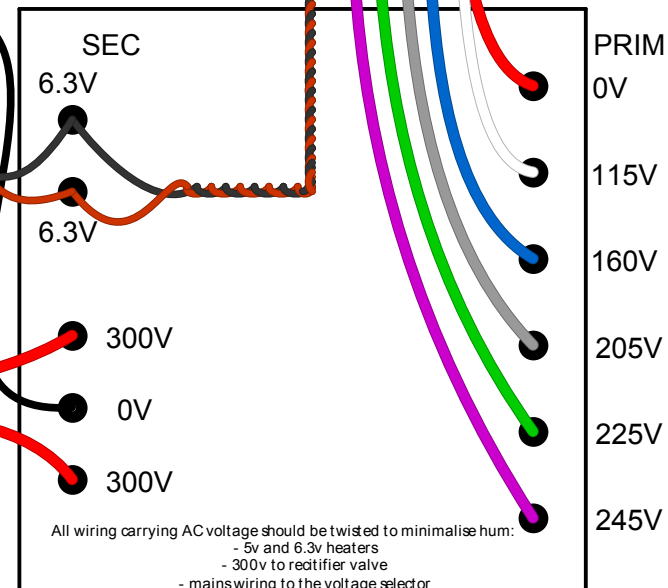

JM1 era VOX A C15

Valve Chart

V1	EF86
V2	ECC83
V3	EL84
V4	EL84
V5	ECC83
V6	ECC82
V7	ECC83
V8	EZ81

Transformer color leads and spec may vary!! Check your transformer datasheet

Turret Board.Org