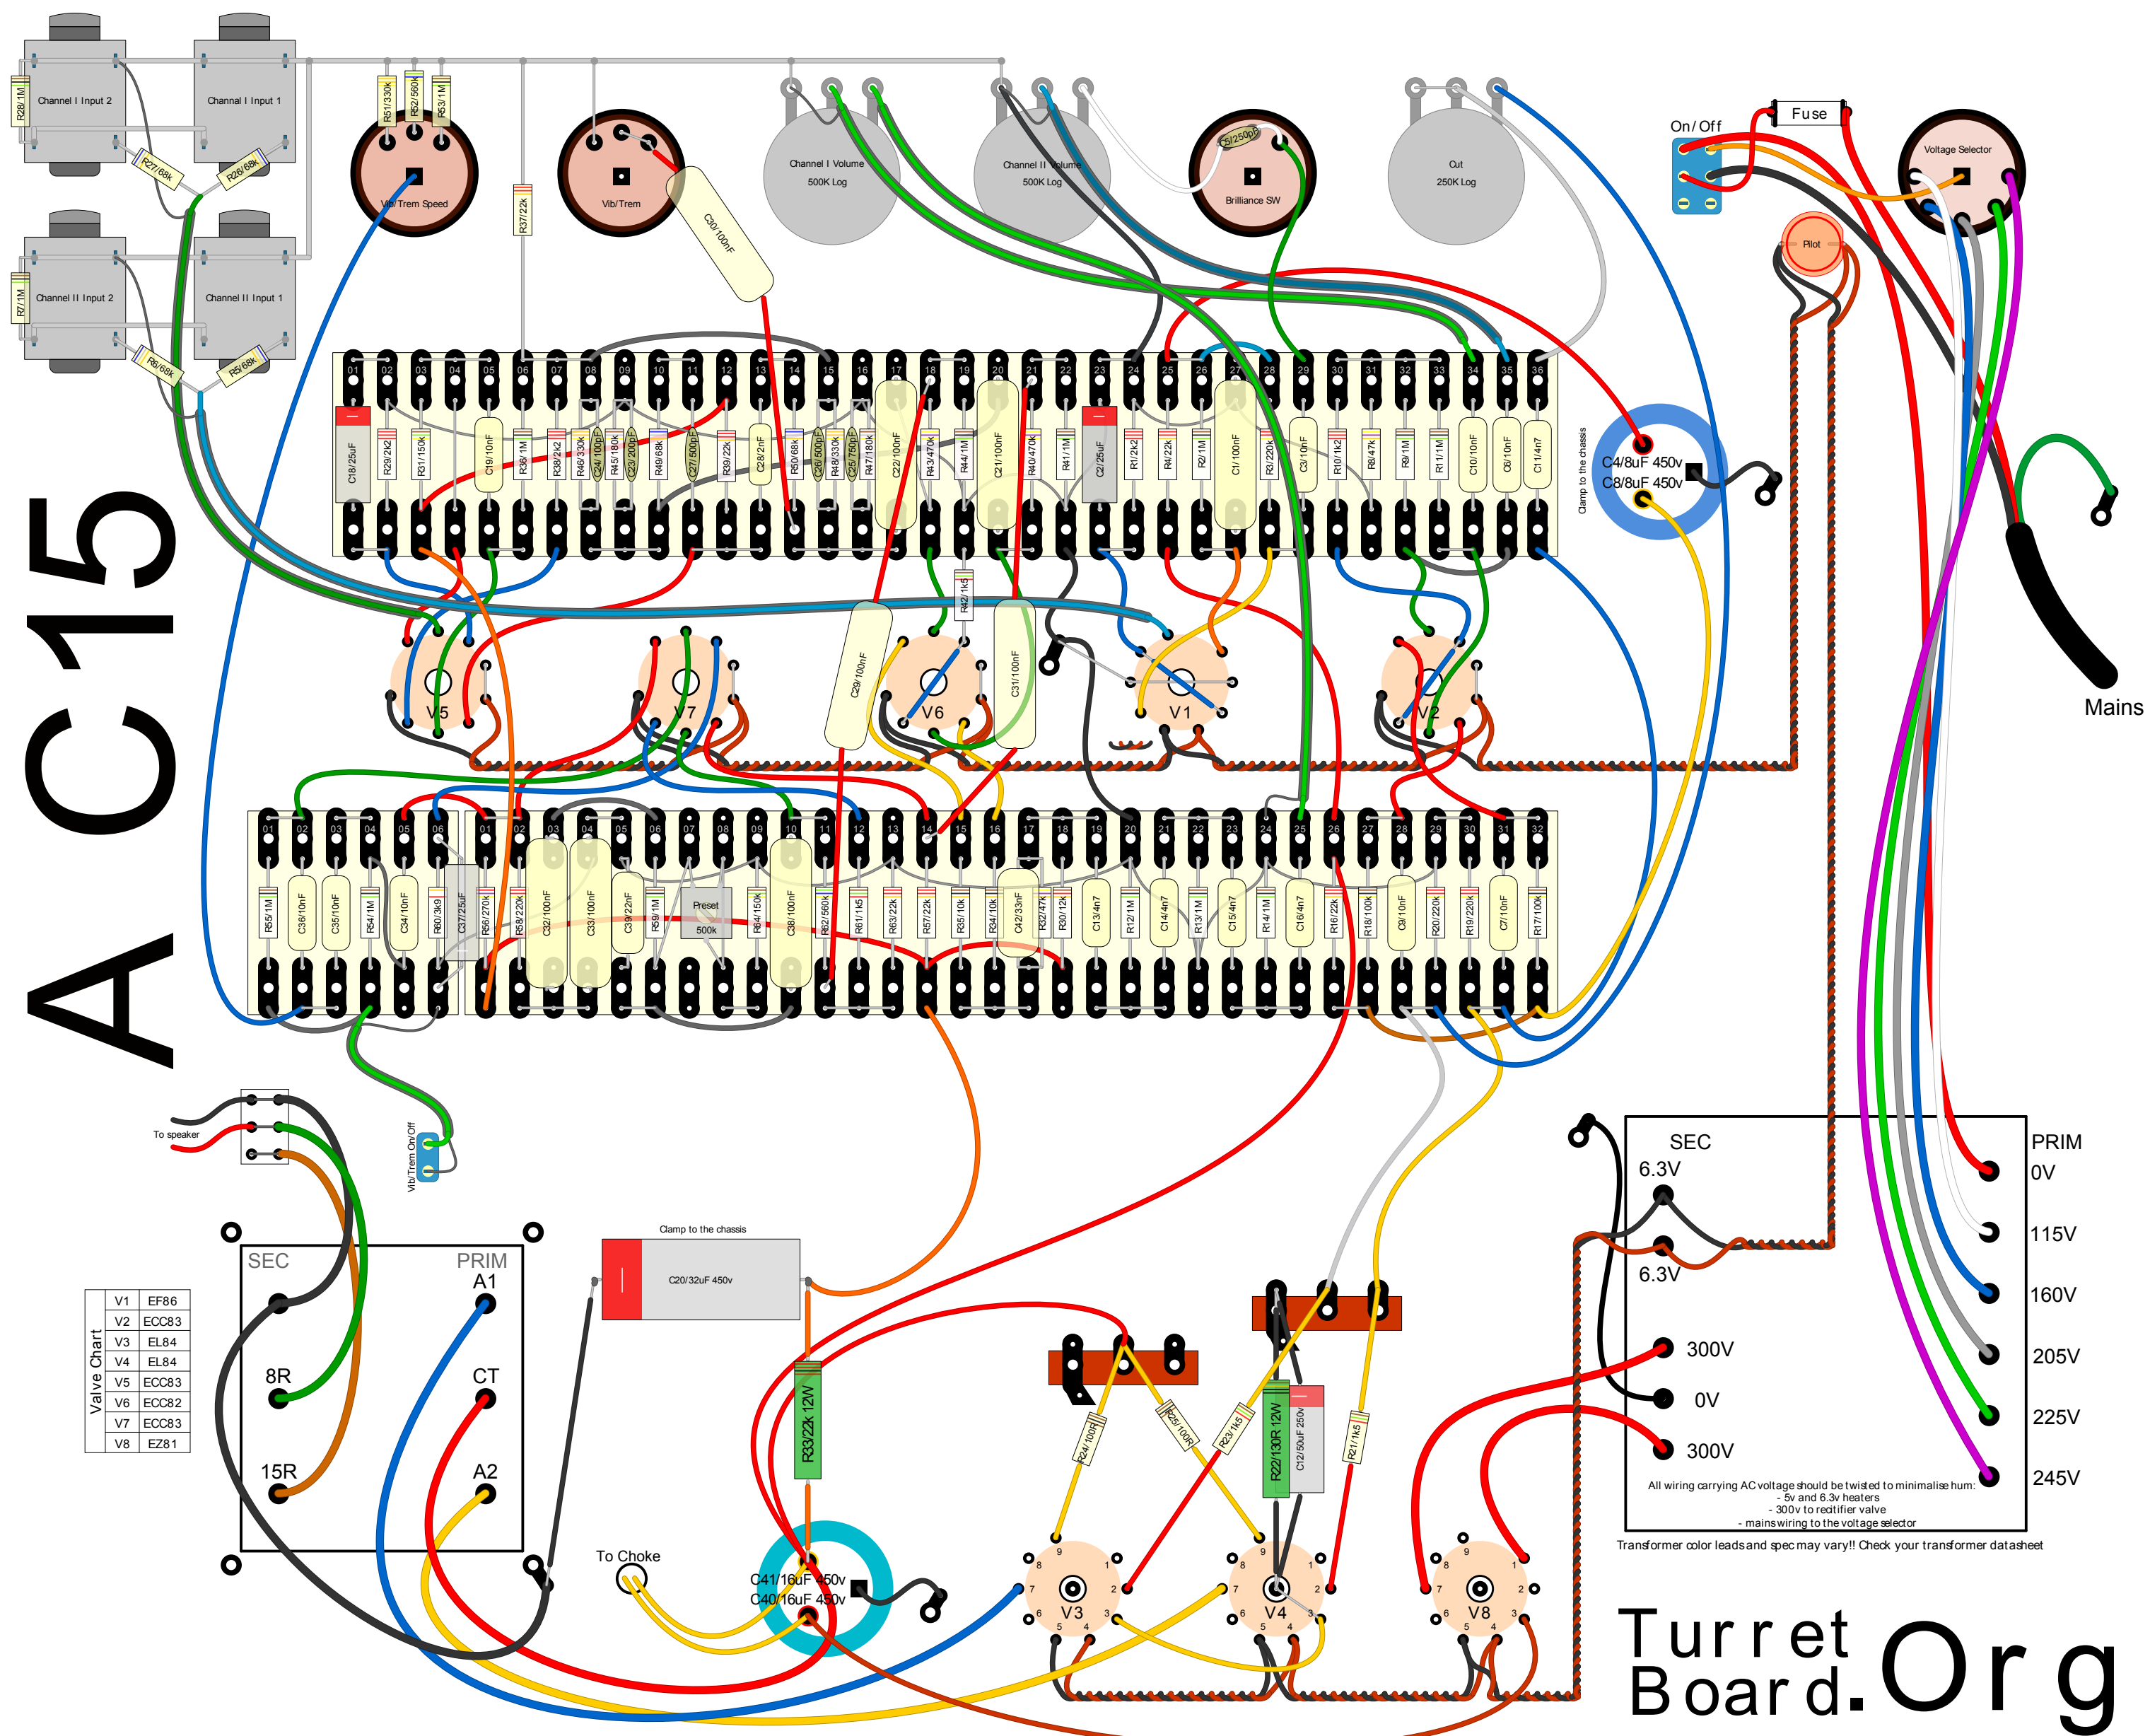

JM1 era VOX A C15

Valve Chart

V1	EF86
V2	ECC83
V3	EL84
V4	EL84
V5	ECC83
V6	ECC82
V7	ECC83
V8	EZ81

Transformer color leads and spec may vary!! Check your transformer datasheet

Turret Board.Org