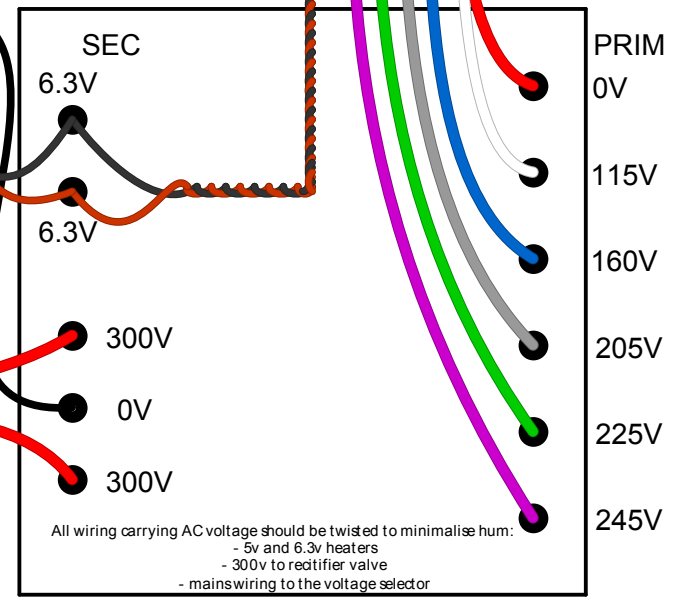

JMI-era VOX AC15

Valve Chart

V1	EF86
V2	ECC83
V3	EL84
V4	EL84
V5	ECC83
V6	ECC82
V7	ECC83
V8	EZ81

Transformer color leads and spec may vary!! Check your transformer datasheet