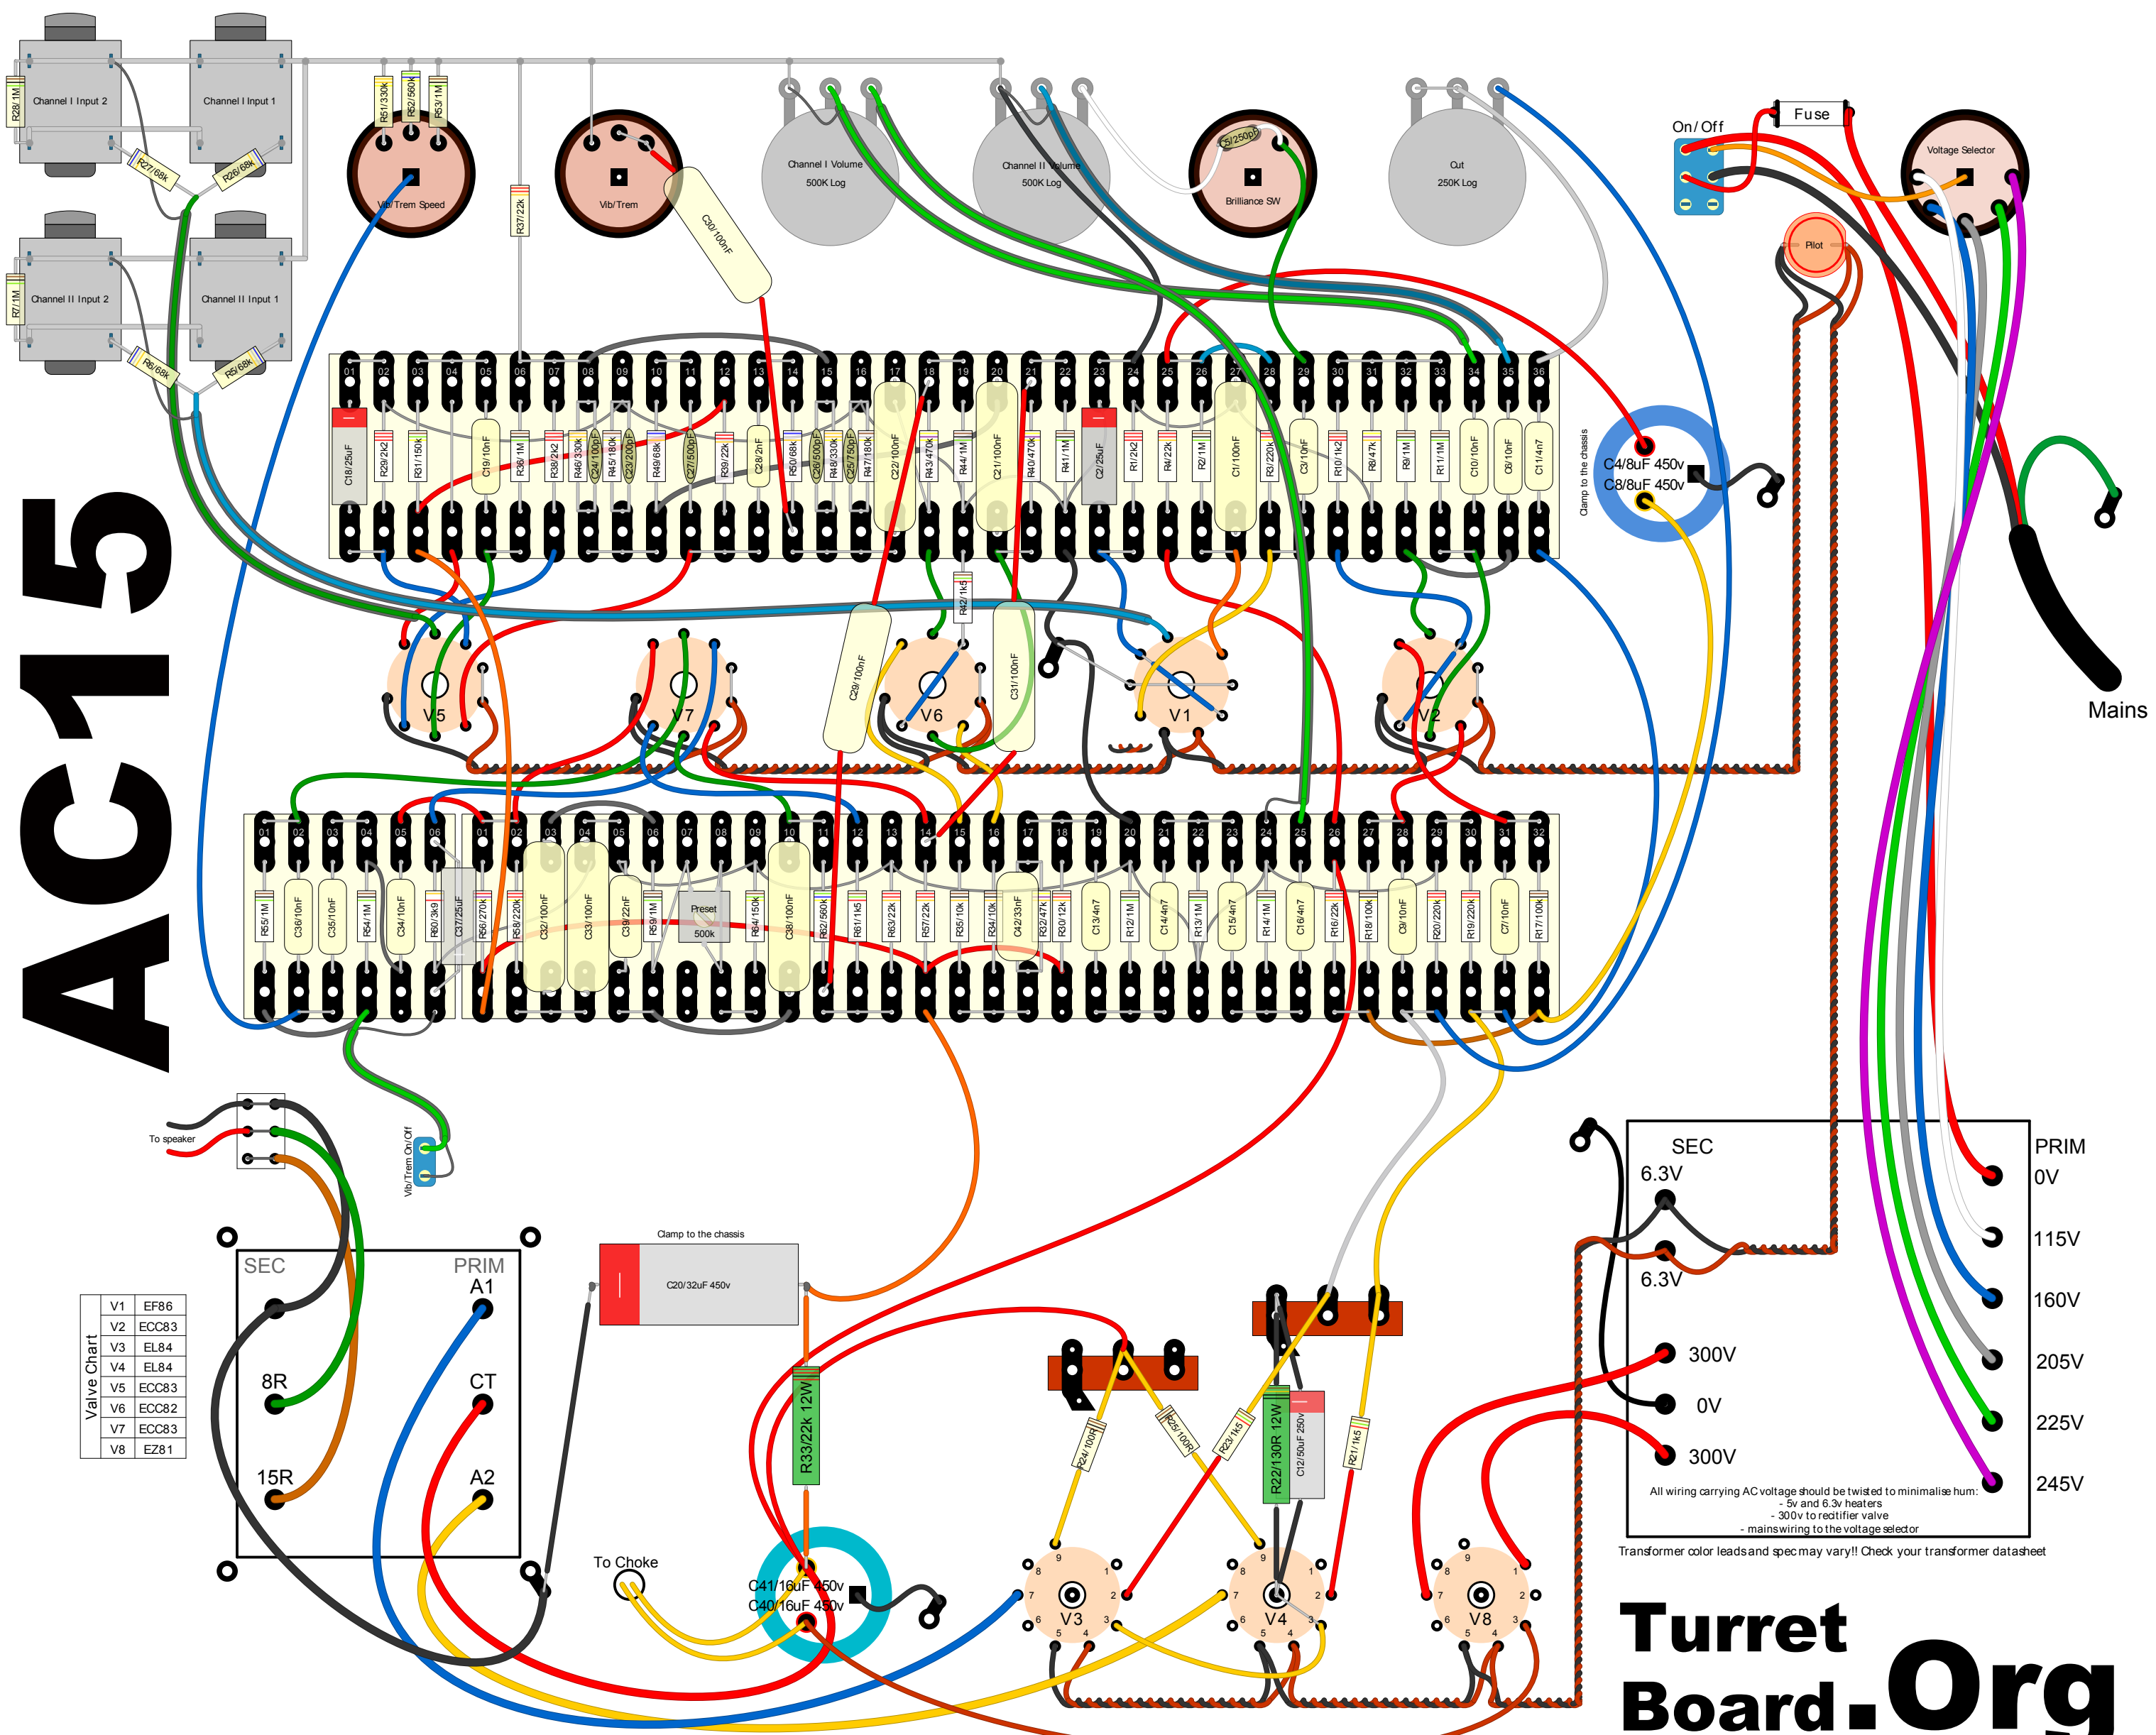

JMI-era VOX AC15

Valve Chart

V1	EF86
V2	ECC83
V3	EL84
V4	EL84
V5	ECC83
V6	ECC82
V7	ECC83
V8	EZ81

Transformer color leads and spec may vary!! Check your transformer datasheet