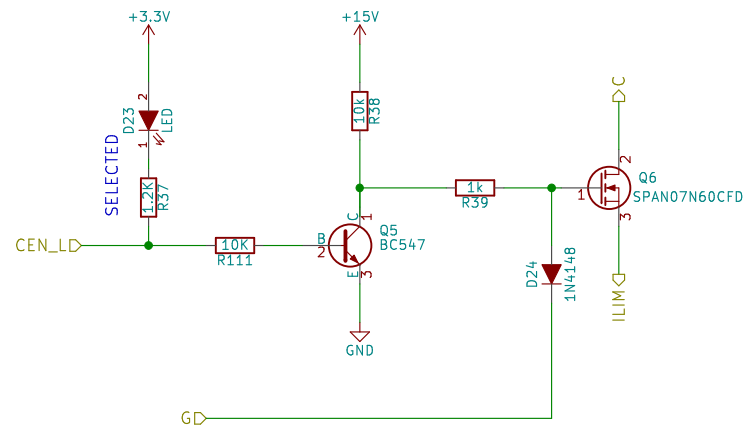

PG-TO220 FP

Black Magic Amplifiers

Sheet: /CathSw0/
File: CathSw.sch

Title: Bulk Tube Tester

Size: A4 Date: 2015-11-30

Rev: A

All rights reserved. Copying in whole or part is not allowed

PG-TO220 FP