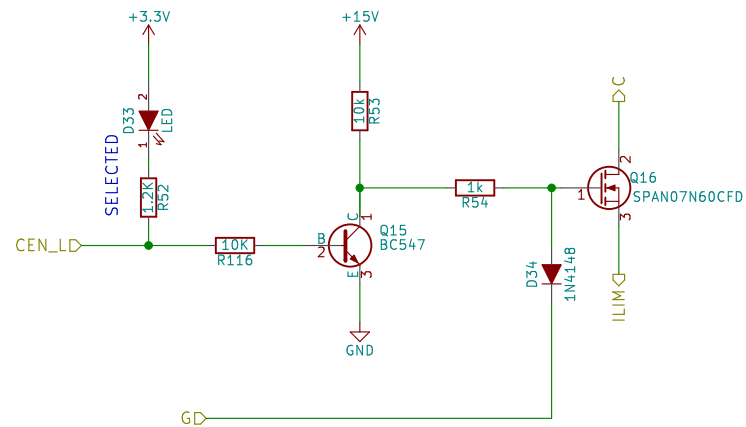

Black Magic Amplifiers

Sheet: /CathSw3/
File: CathSw.sch

Title: Bulk Tube Tester

Size: A4

Date: 2015-11-30

Rev: A

All rights reserved. Copying in whole or part is not allowed

PG-TO220 FP