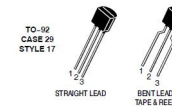

Title: Bulk Tube Tester

Size: A4 Date: 2015-11-30

Rev: A

All rights reserved. Copying in whole or part is not allowed

PG-TO220 FP

Black Magic Amplifiers

Sheet: /CathSw16/

File: CathSw.sch