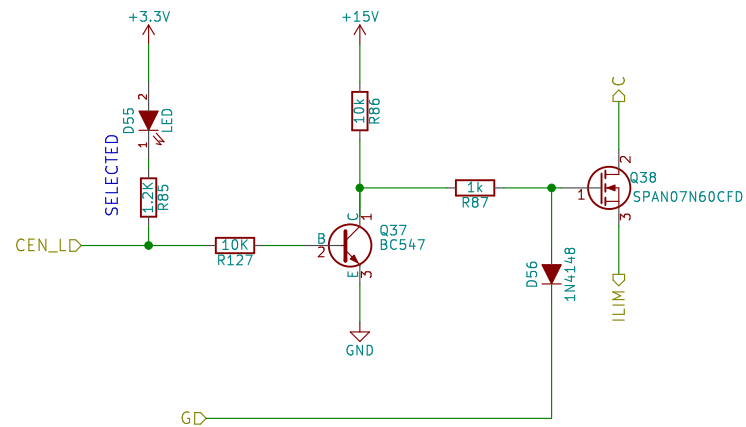

Black Magic Amplifiers

Sheet: /CathSw15/

File: CathSw.sch

Title: Bulk Tube Tester

Size: A4

Date: 2015-11-30

Rev: A

All rights reserved. Copying in whole or part is not allowed