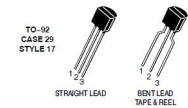

Sheet: /CathSw15/

File: CathSw.sch

Title: Bulk Tube Tester

Size: A4

Date: 2015-11-30

Rev: A

All rights reserved. Copying in whole or part is not allowed

PG-TO220 FP