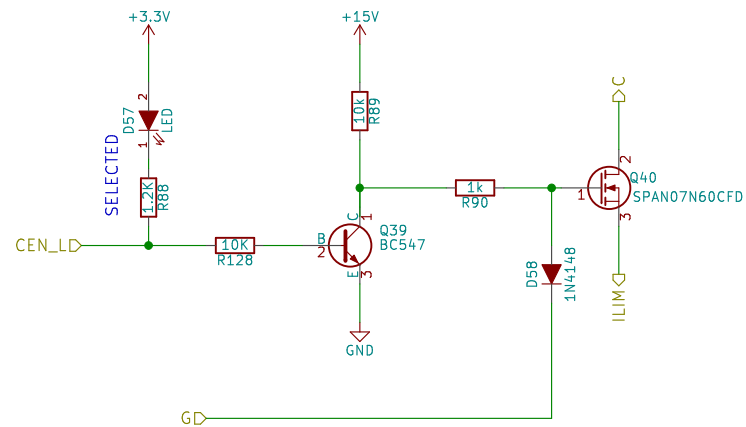

Sheet: /CathSw15/

File: CathSw.sch

Title: Bulk Tube Tester

Size: A4

Date: 2015-11-30

Rev: A

All rights reserved. Copying in whole or part is not allowed

PG-TO220 FP