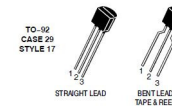

Title: Bulk Tube Tester

Size: A4

Date: 2015-11-30

Rev: A

All rights reserved. Copying in whole or part is not allowed

PG-TO220 FP

Black Magic Amplifiers

Sheet: /CathSw14/
File: CathSw.sch