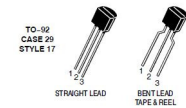

Title: Bulk Tube Tester

Size: A4

Date: 2015-11-30

Rev: A

All rights reserved. Copying in whole or part is not allowed

PG-TO220 FP

Black Magic Amplifiers

Sheet: /CathSw13/