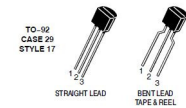

Black Magic Amplifiers

Sheet: /CathSw2/
File: CathSw.sch

Title: Bulk Tube Tester

Size: A4

Date: 2015-11-30

Rev: A

All rights reserved. Copying in whole or part is not allowed

PG-TO220 FP