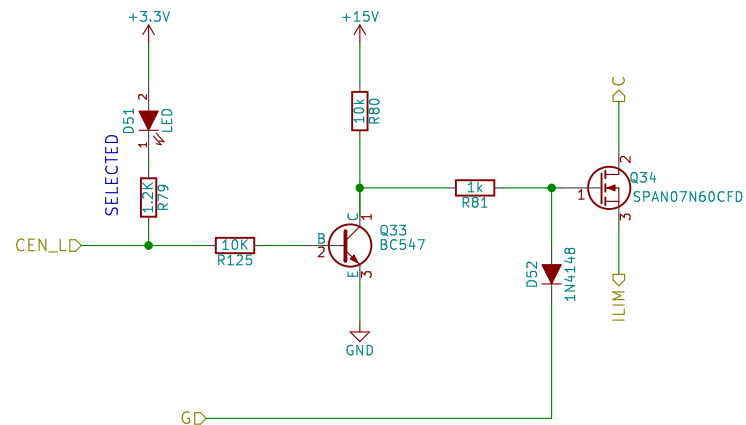

Black Magic Amplifiers

Sheet: /CathSw16/

File: CathSw.sch

Title: Bulk Tube Tester

Size: A4

Date: 2015-11-30

Rev: A

All rights reserved. Copying in whole or part is not allowed