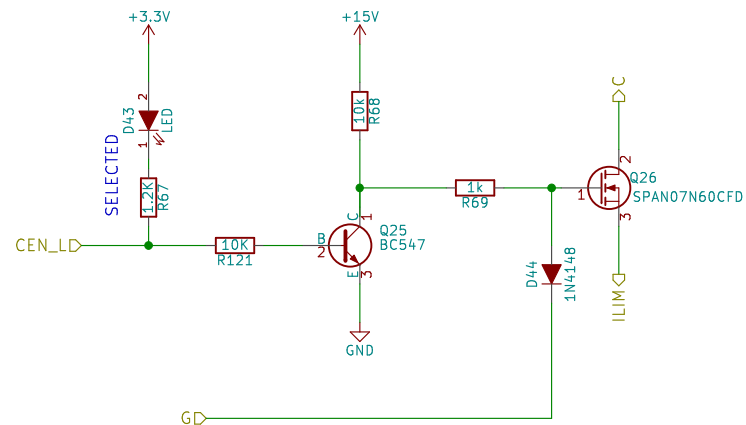

Black Magic Amplifiers

Sheet: /CathSw9/

File: CathSw.sch

Title: Bulk Tube Tester

Size: A4

Date: 2015-11-30

Rev: A

All rights reserved. Copying in whole or part is not allowed