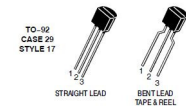

Black Magic Amplifiers

Sheet: /CathSw1/
File: CathSw.sch

Title: Bulk Tube Tester

Size: A4

Date: 2015-11-30

Rev: A

All rights reserved. Copying in whole or part is not allowed

PG-TO220 FP