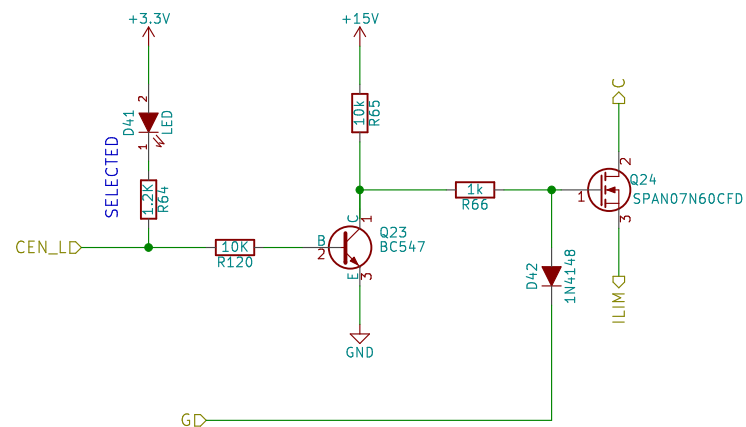

Black Magic Amplifiers

Sheet: /CathSw7/

File: CathSw.sch

Title: Bulk Tube Tester

Size: A4

Date: 2015-11-30

Rev: A

All rights reserved. Copying in whole or part is not allowed