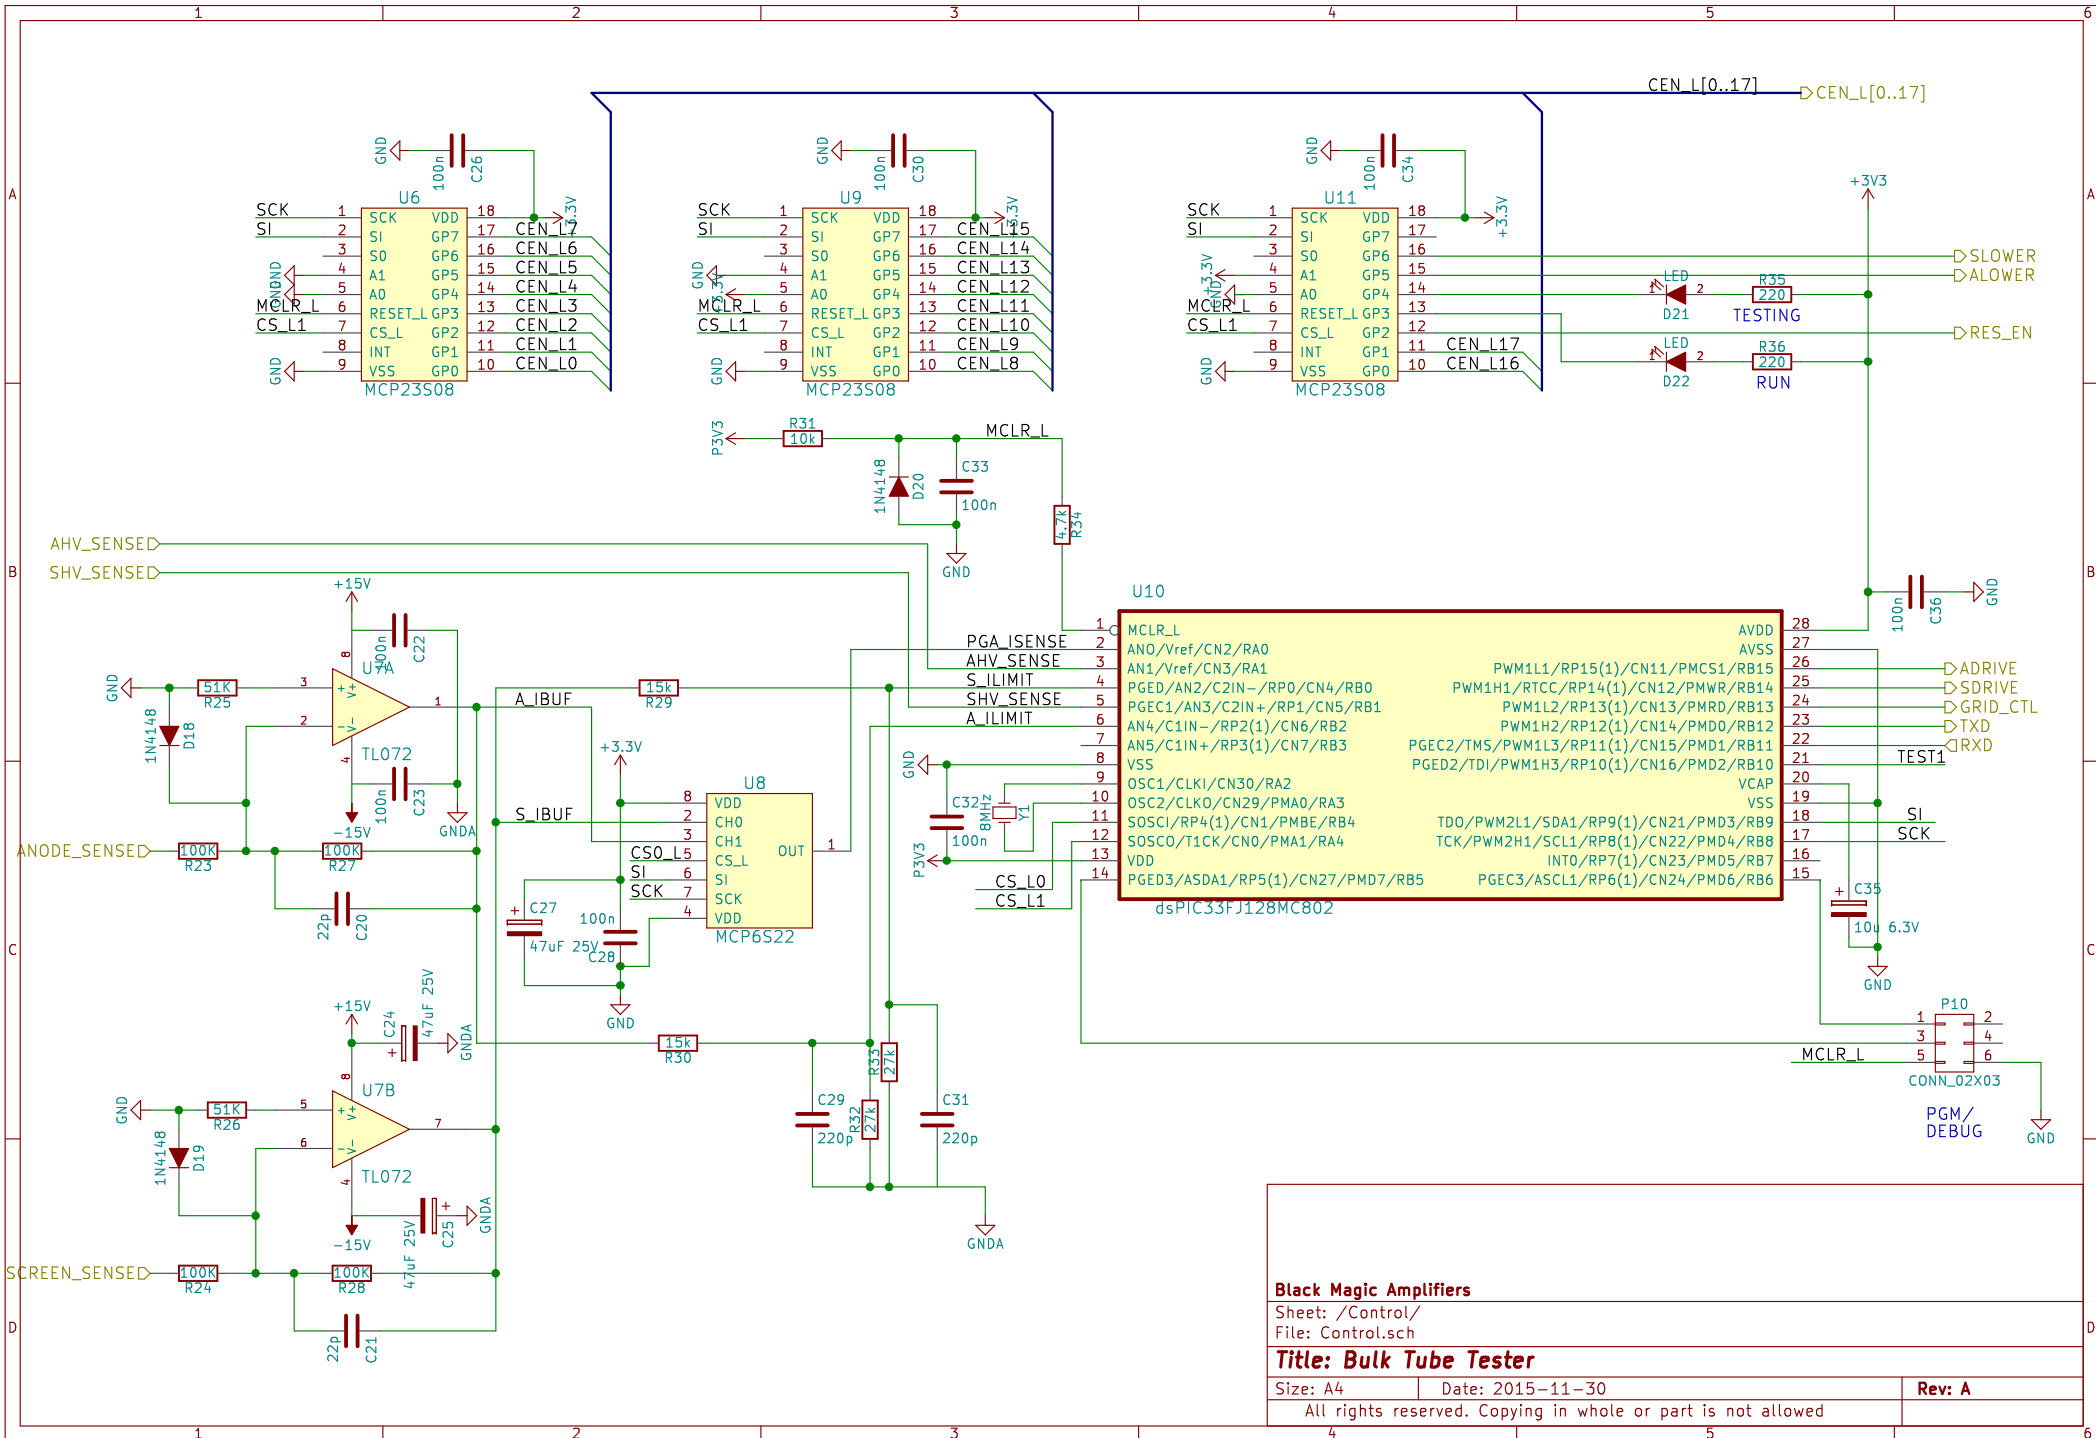

Black Magic Amplifiers		
Sheet: /Control/		
File: Control.sch		
Title: Bulk Tube Tester		
Size: A4	Date: 2015-11-30	Rev: A
All rights reserved. Copying in whole or part is not allowed