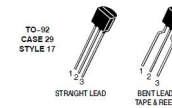

PG-TO220 FP

Black Magic Amplifiers

Sheet: /CathSw10/

File: CathSw.sch

Title: Bulk Tube Tester

Size: A4

Date: 2015-11-30

Rev: A

All rights reserved. Copying in whole or part is not allowed