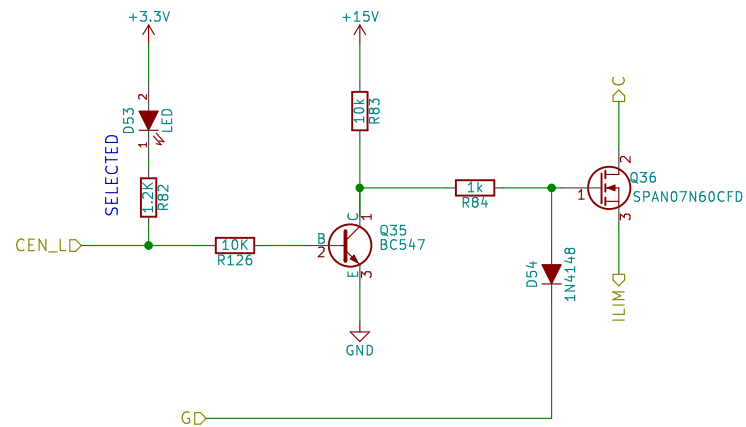

Black Magic Amplifiers

Sheet: /CathSw13/

File: CathSw.sch

Title: Bulk Tube Tester

Size: A4

Date: 2015-11-30

Rev: A

All rights reserved. Copying in whole or part is not allowed