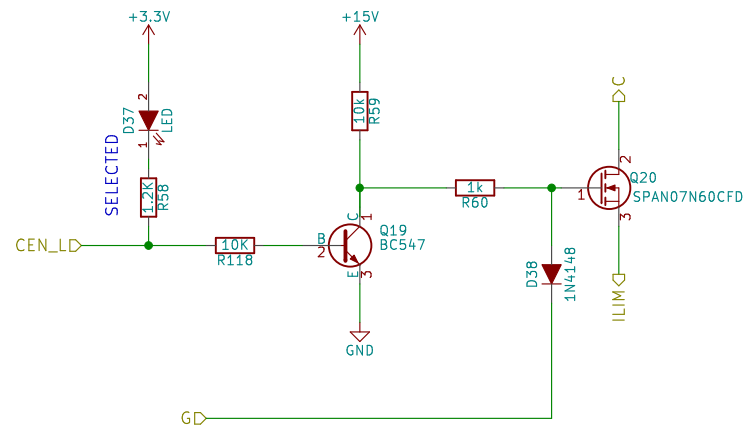

Black Magic Amplifiers

Sheet: /CathSw6/
File: CathSw.sch

Title: Bulk Tube Tester

Size: A4

Date: 2015-11-30

Rev: A

All rights reserved. Copying in whole or part is not allowed

PG-TO220 FP