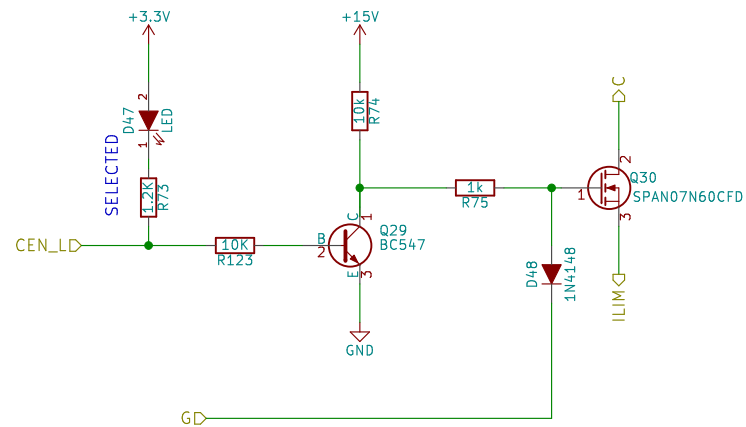

Black Magic Amplifiers

Sheet: /CathSw12/

File: CathSw.sch

Title: Bulk Tube Tester

Size: A4

Date: 2015-11-30

Rev: A

All rights reserved. Copying in whole or part is not allowed