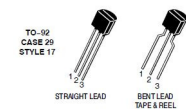

PG-TO220 FP

Black Magic Amplifiers

Sheet: /CathSw7/

File: CathSw.sch

Title: Bulk Tube Tester

Size: A4

Date: 2015-11-30

Rev: A

All rights reserved. Copying in whole or part is not allowed