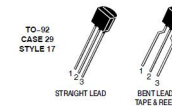

PG-TO220 FP

Black Magic Amplifiers

Sheet: /CathSw11/

File: CathSw.sch

Title: Bulk Tube Tester

Size: A4

Date: 2015-11-30

Rev: A

All rights reserved. Copying in whole or part is not allowed