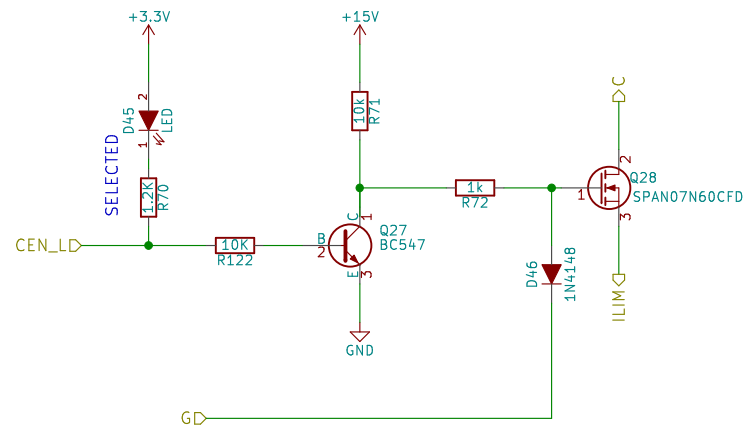

Black Magic Amplifiers

Sheet: /CathSw11/

File: CathSw.sch

Title: Bulk Tube Tester

Size: A4

Date: 2015-11-30

Rev: A

All rights reserved. Copying in whole or part is not allowed