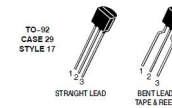

PG-TO220 FP

Black Magic Amplifiers

Sheet: /CathSw0/
File: CathSw.sch

Title: Bulk Tube Tester

Size: A4 Date: 2015-11-30

Rev: A

All rights reserved. Copying in whole or part is not allowed