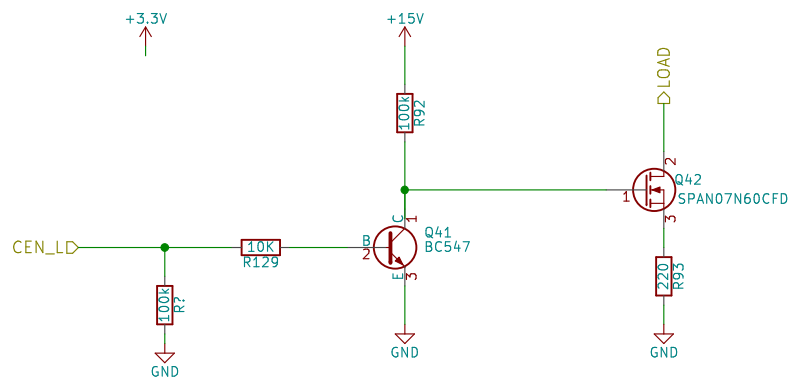

Black Magic Amplifiers

Sheet: /CathSw17/

File: CathSw.sch

Title: Bulk Tube Tester

Size: A4

Date: 2015-11-30

Rev: A

All rights reserved. Copying in whole or part is not allowed