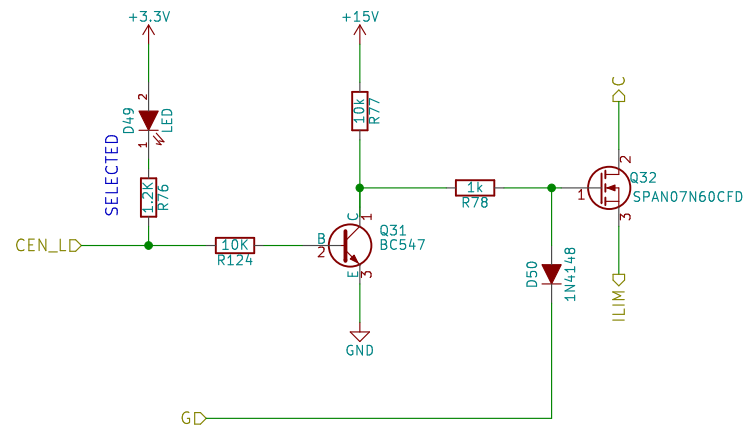

Black Magic Amplifiers

Sheet: /CathSw14/
File: CathSw.sch

Title: Bulk Tube Tester

Size: A4 Date: 2015-11-30

Rev: A

All rights reserved. Copying in whole or part is not allowed