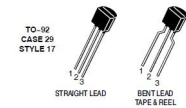

Size: A4

Date: 2015-11-30

Rev: A

All rights reserved. Copying in whole or part is not allowed

PG-TO220 FP

Black Magic Amplifiers

Sheet: /CathSw12/

File: CathSw.sch