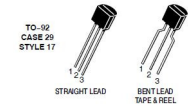

File: CathSw.sch

Title: Bulk Tube Tester

Size: A4

Date: 2015-11-30

Rev: A

All rights reserved. Copying in whole or part is not allowed

PG-TO220 FP

Black Magic Amplifiers