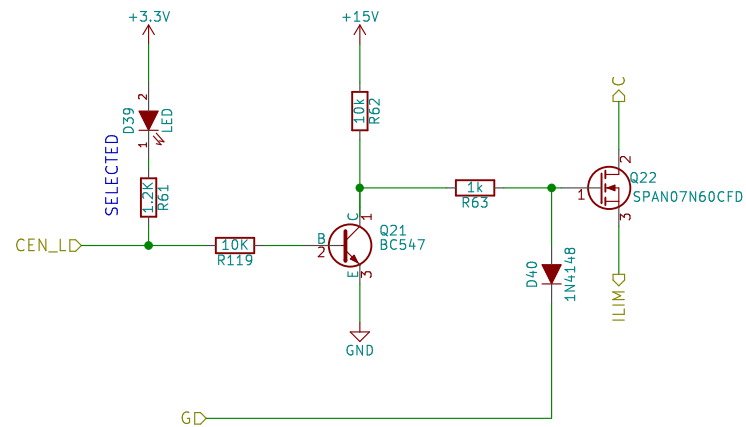

Black Magic Amplifiers

Sheet: /CathSw8/

File: CathSw.sch

Title: Bulk Tube Tester

Size: A4

Date: 2015-11-30

Rev: A

All rights reserved. Copying in whole or part is not allowed