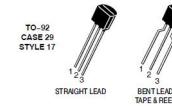

Black Magic Amplifiers

Sheet: /CathSw6/
File: CathSw.sch

Title: Bulk Tube Tester

Size: A4

Date: 2015-11-30

Rev: A

All rights reserved. Copying in whole or part is not allowed

PG-TO220 FP