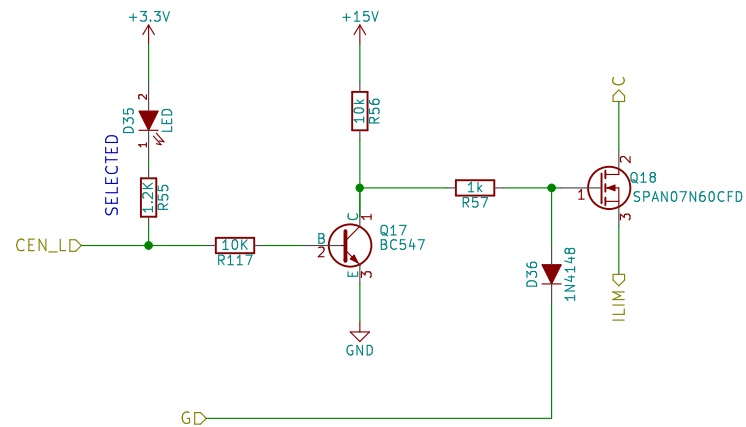

Black Magic Amplifiers

Sheet: /CathSw5/
File: CathSw.sch

Title: Bulk Tube Tester

Size: A4

Date: 2015-11-30

Rev: A

All rights reserved. Copying in whole or part is not allowed

PG-TO220 FP