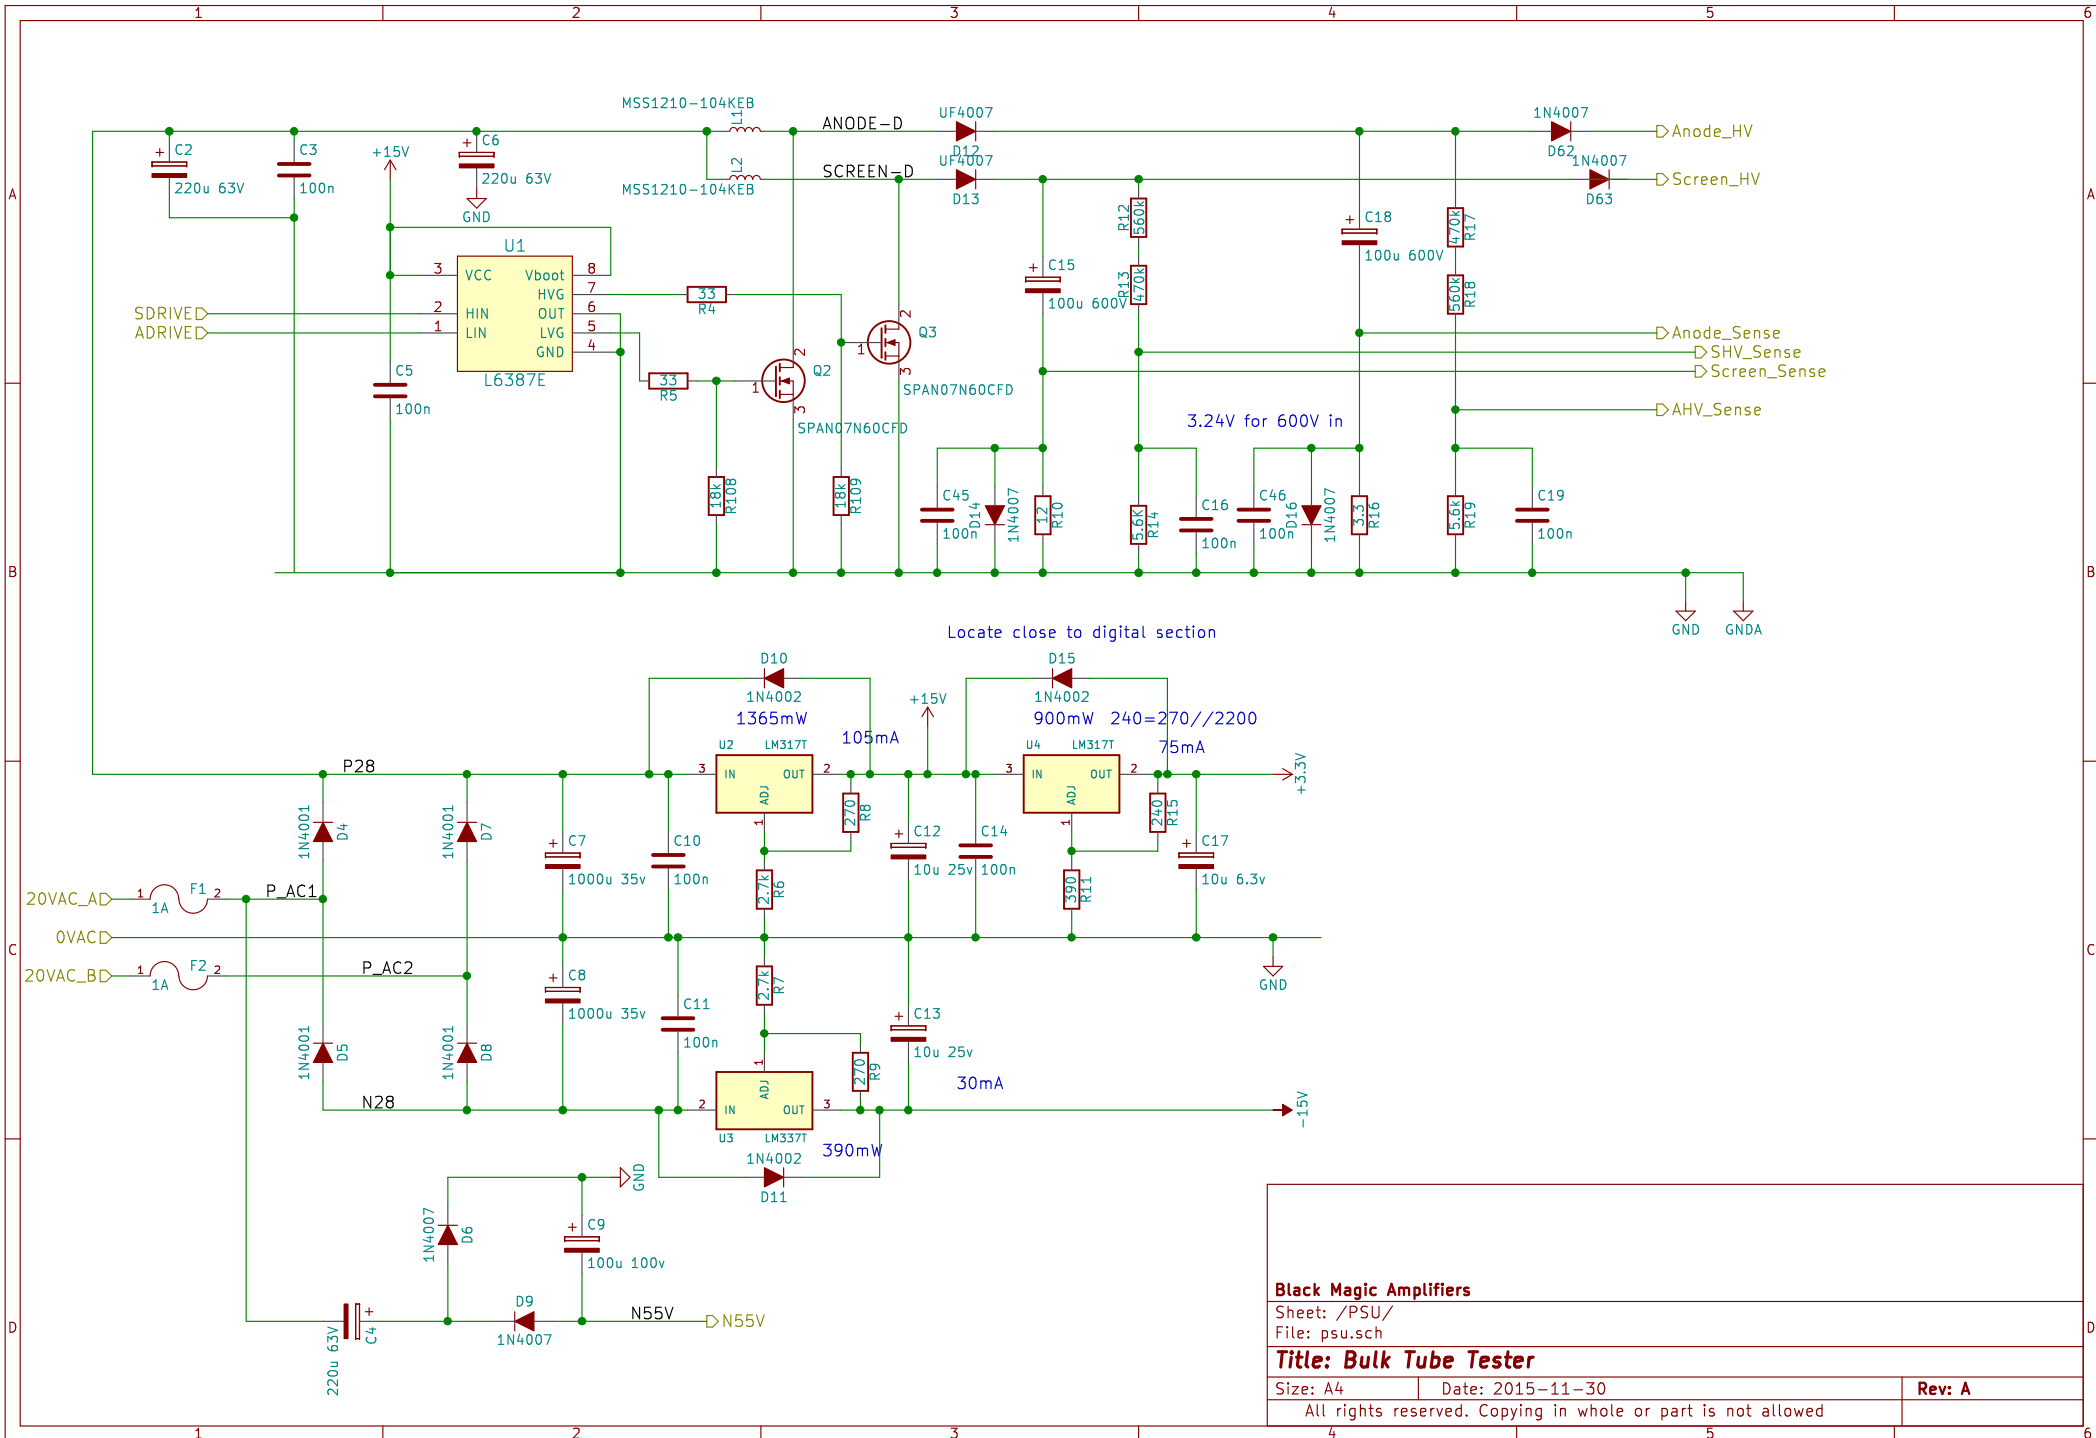

Black Magic Amplifiers

Sheet: /
File: BTt.sch

Title: Bulk Tube Tester

Size: A4 Date: 2015-11-30

Rev: A

All rights reserved. Copying in whole or part is not allowed

Locate close to digital section

Black Magic Amplifiers