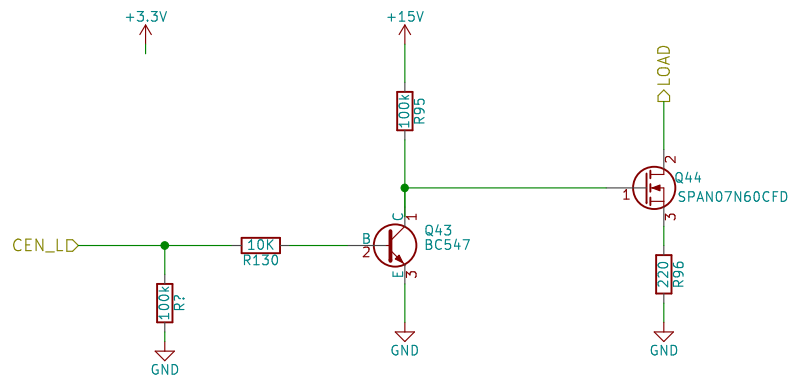

Black Magic Amplifiers

Sheet: /LoadSw0/

File: LoadSw.sch

Title: Bulk Tube Tester

Size: A4

Date: 2015-11-30

Rev: A

All rights reserved. Copying in whole or part is not allowed