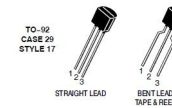

PG-TO220 FP

Black Magic Amplifiers

Sheet: /CathSw9/

File: CathSw.sch

Title: Bulk Tube Tester

Size: A4

Date: 2015-11-30

Rev: A

All rights reserved. Copying in whole or part is not allowed