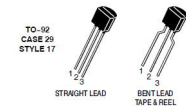

Black Magic Amplifiers

Sheet: /CathSw3/
File: CathSw.sch

Title: Bulk Tube Tester

Size: A4

Date: 2015-11-30

Rev: A

All rights reserved. Copying in whole or part is not allowed

PG-TO220 FP