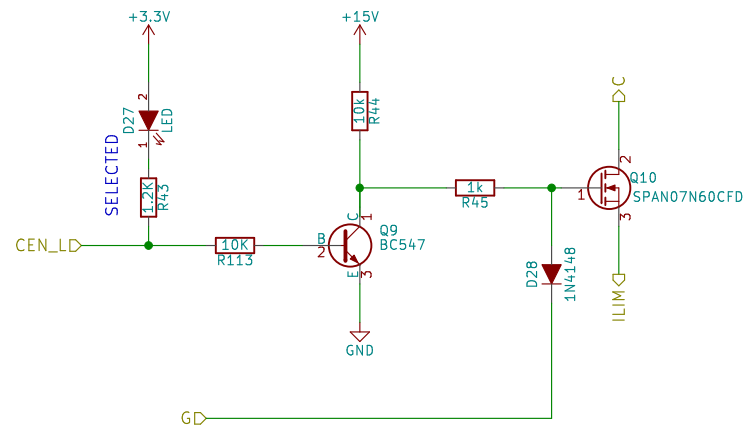

Black Magic Amplifiers

Sheet: /CathSw2/
File: CathSw.sch

Title: Bulk Tube Tester

Size: A4

Date: 2015-11-30

Rev: A

All rights reserved. Copying in whole or part is not allowed

PG-TO220 FP