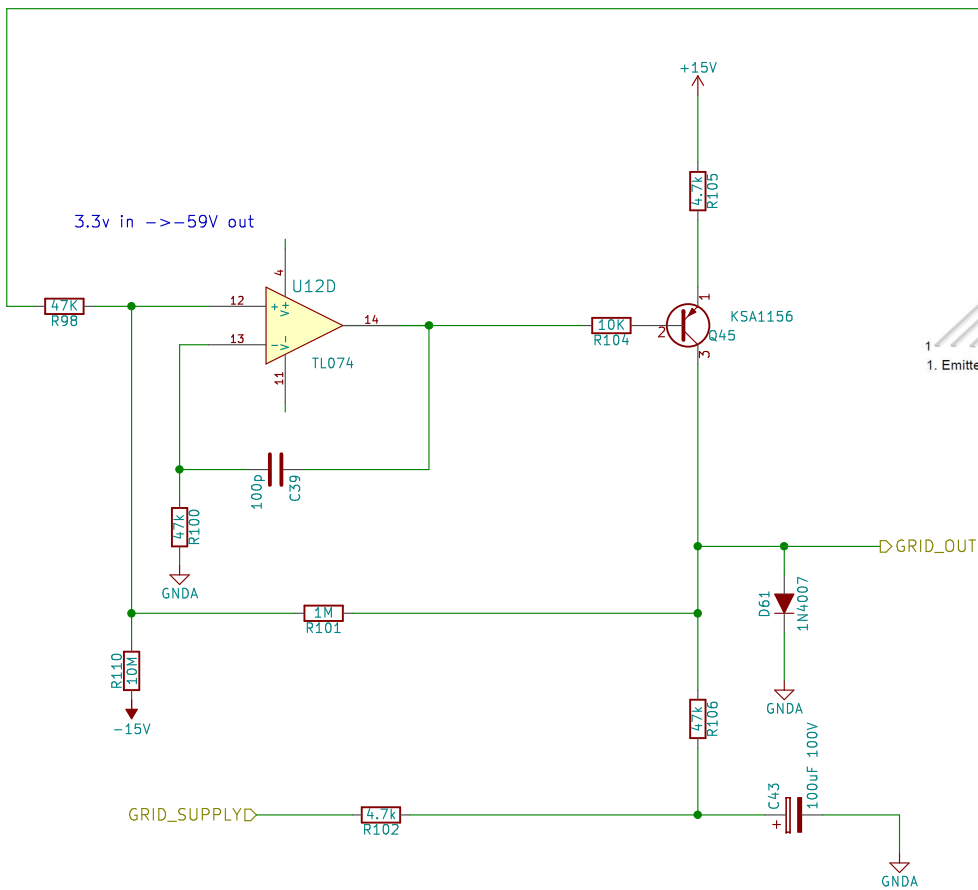

Black Magic Amplifiers

Sheet: /LoadSw1/

File: LoadSw.sch

Title: Bulk Tube Tester

Size: A4

Date: 2015-11-30

Rev: A

All rights reserved. Copying in whole or part is not allowed