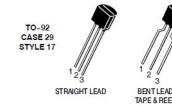

Black Magic Amplifiers

Sheet: /CathSw5/
File: CathSw.sch

Title: Bulk Tube Tester

Size: A4

Date: 2015-11-30

Rev: A

All rights reserved. Copying in whole or part is not allowed

PG-TO220 FP