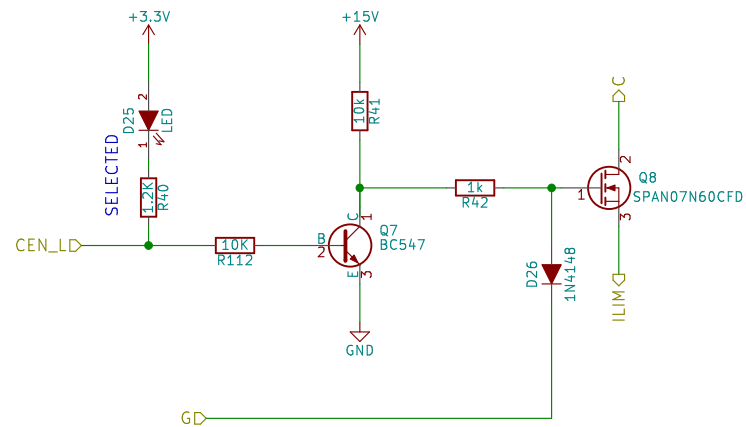

PG-TO220 FP

Black Magic Amplifiers

Sheet: /CathSw0/
File: CathSw.sch

Title: Bulk Tube Tester

Size: A4 Date: 2015-11-30

Rev: A

All rights reserved. Copying in whole or part is not allowed

PG-TO220 FP