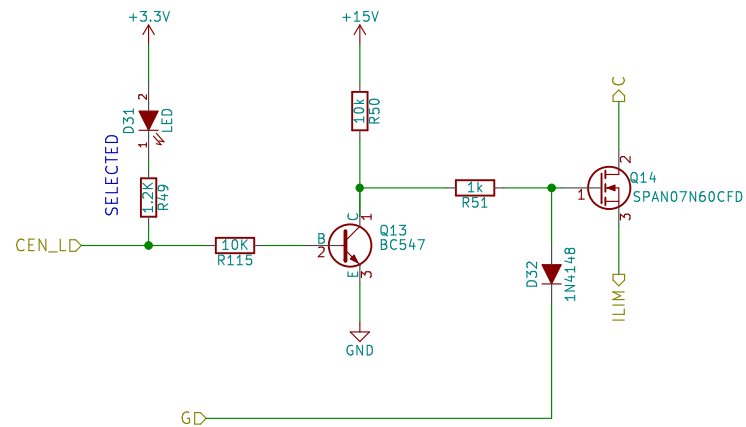

Black Magic Amplifiers

Sheet: /CathSw1/
File: CathSw.sch

Title: Bulk Tube Tester

Size: A4

Date: 2015-11-30

Rev: A

All rights reserved. Copying in whole or part is not allowed

PG-TO220 FP