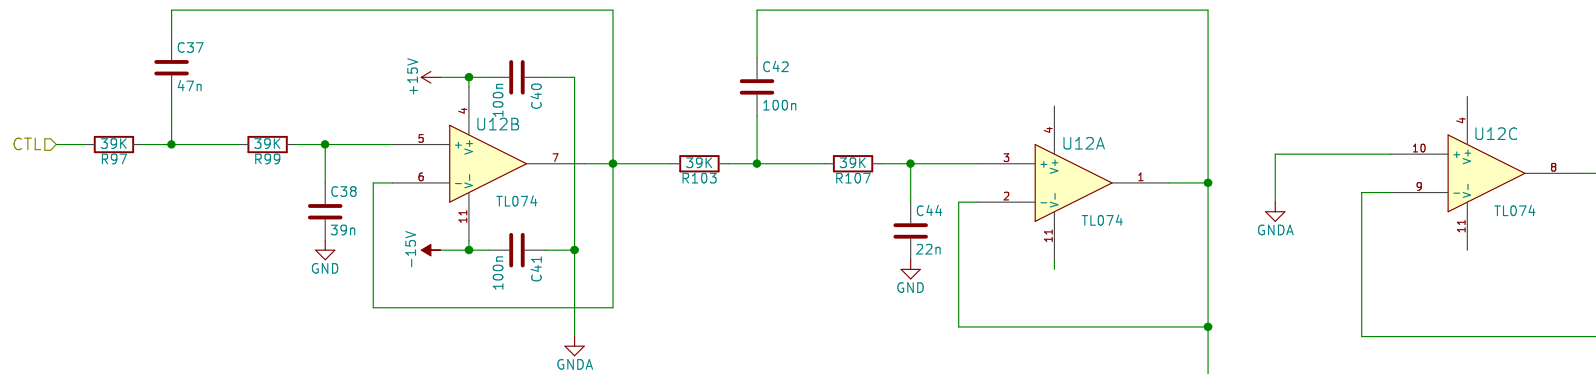

Black Magic Amplifiers

Sheet: /LoadSw1/

File: LoadSw.sch

Title: Bulk Tube Tester

Size: A4

Date: 2015-11-30

Rev: A

All rights reserved. Copying in whole or part is not allowed