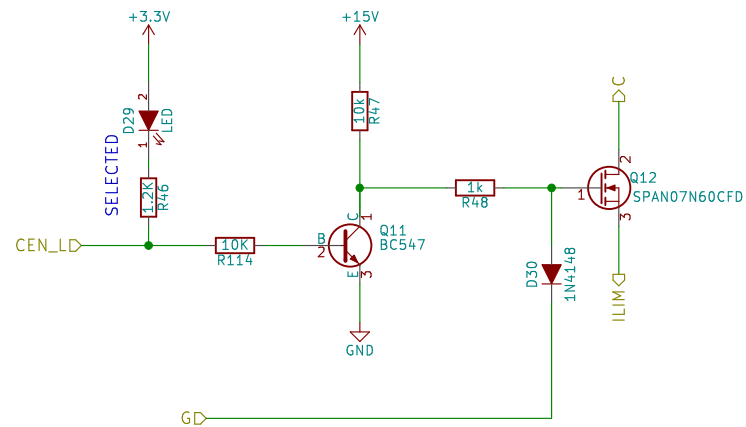

Black Magic Amplifiers

Sheet: /CathSw4/
File: CathSw.sch

Title: Bulk Tube Tester

Size: A4

Date: 2015-11-30

Rev: A

All rights reserved. Copying in whole or part is not allowed

PG-TO220 FP