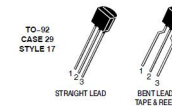

Black Magic Amplifiers

Sheet: /CathSw4/
File: CathSw.sch

Title: Bulk Tube Tester

Size: A4

Date: 2015-11-30

Rev: A

All rights reserved. Copying in whole or part is not allowed

PG-TO220 FP