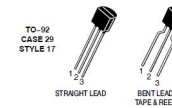

PG-TO220 FP

Black Magic Amplifiers

Sheet: /CathSw0/
File: CathSw.sch

Title: Bulk Tube Tester

Size: A4 Date: 2015-11-30

Rev: A

All rights reserved. Copying in whole or part is not allowed

PG-TO220 FP