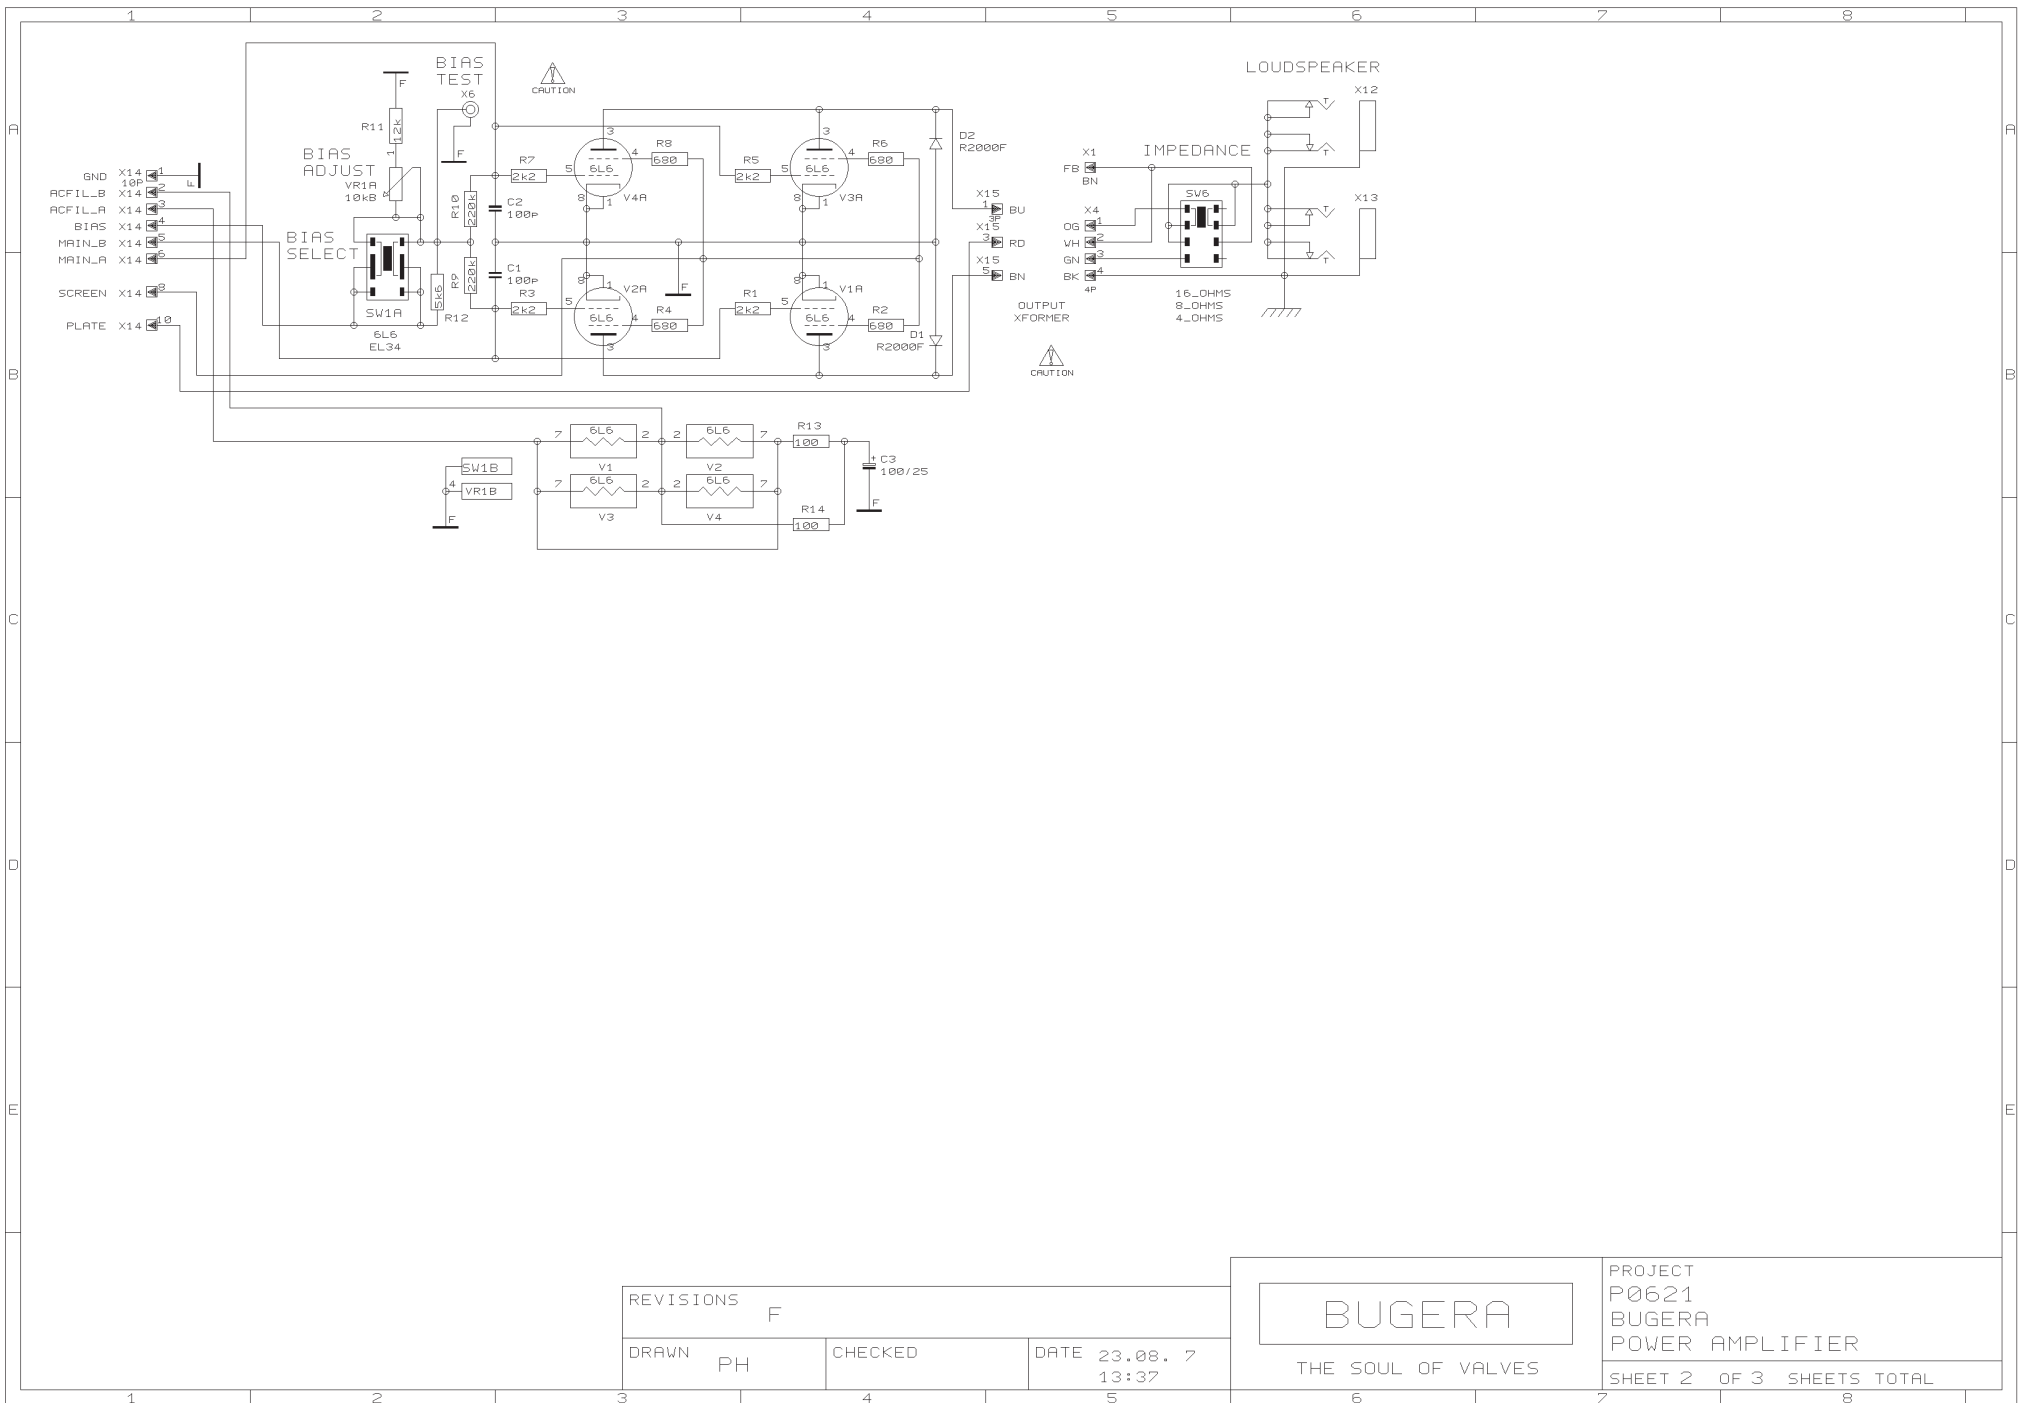

REVISIONS		
F (20/08/07)		
DRAWN PH	CHECKED	DATE 23.08.7 13:37

BUGERA
 THE SOUL OF VALVES

PROJECT P0621
 BUGERA
 PREAMP/PSU
 SHEET 1 OF 3 SHEETS TOTAL

REVISIONS		
F		
DRAWN	CHECKED	DATE
PH		23.08.7 13:37

BUGERA
 THE SOUL OF VALVES

PROJECT P0621
 BUGERA
 POWER AMPLIFIER
 SHEET 2 OF 3 SHEETS TOTAL

REVISIONS		F	
DRAWN	PH	CHECKED	DATE 23.08.7 13:37

BUGERA
 THE SOUL OF VALVES

PROJECT P0621
 BUGERA
 FX SECTION/INTERFACE
 SHEET 3 OF 3 SHEETS TOTAL