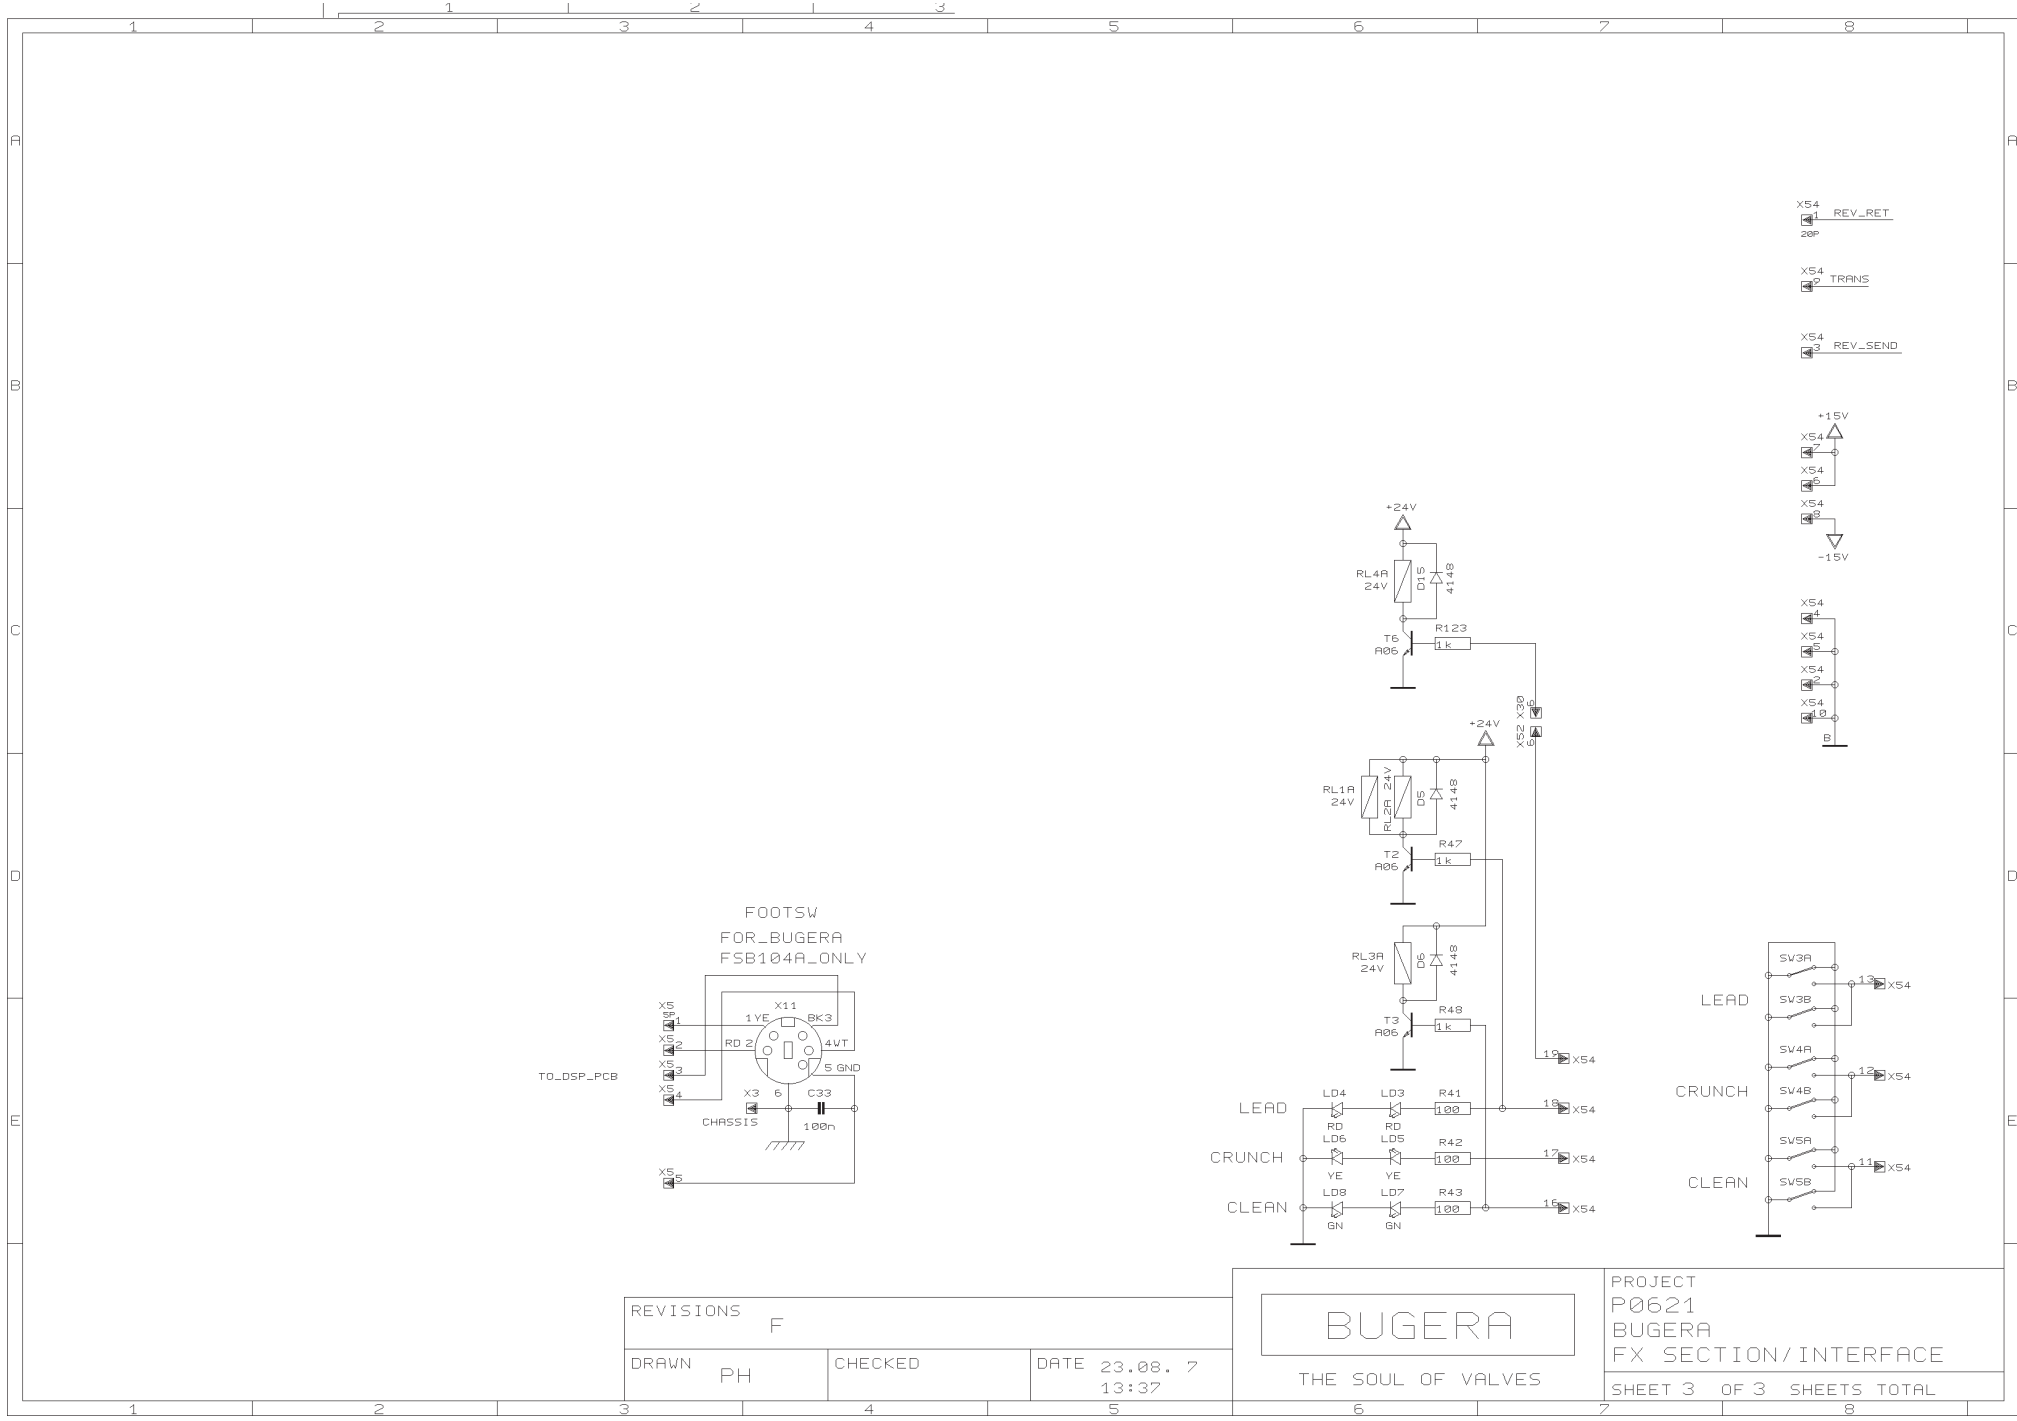

REVISIONS		
F (20/08/07)		
DRAWN PH	CHECKED	DATE 23.08.7 13:37

BUGERA
 THE SOUL OF VALVES

PROJECT P0621
 BUGERA
 PREAMP/PSU
 SHEET 1 OF 3 SHEETS TOTAL

REVISIONS		
F		
DRAWN	CHECKED	DATE
PH		23.08.7 13:37

BUGERA
 THE SOUL OF VALVES

PROJECT P0621
 BUGERA
 POWER AMPLIFIER
 SHEET 2 OF 3 SHEETS TOTAL

REVISIONS		F	
DRAWN	PH	CHECKED	DATE 23.08.7 13:37

BUGERA
 THE SOUL OF VALVES

PROJECT P0621
 BUGERA
 FX SECTION/INTERFACE
 SHEET 3 OF 3 SHEETS TOTAL