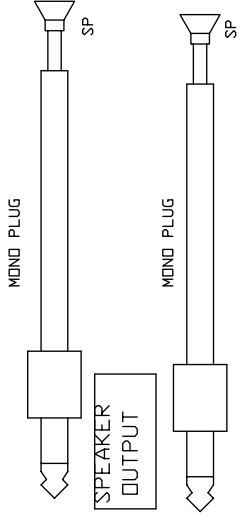

FOOTSWITCH

EFFECTS SEND

EFFECTS RETURN

NOTE:-JS4 NOT FITTED ON MG100DFX

Title		MG 100HDFX	
Size	Document Number	Rev	
A3	0400	P	02
Date	Fr 06/07/00	Sheet	1 of 1