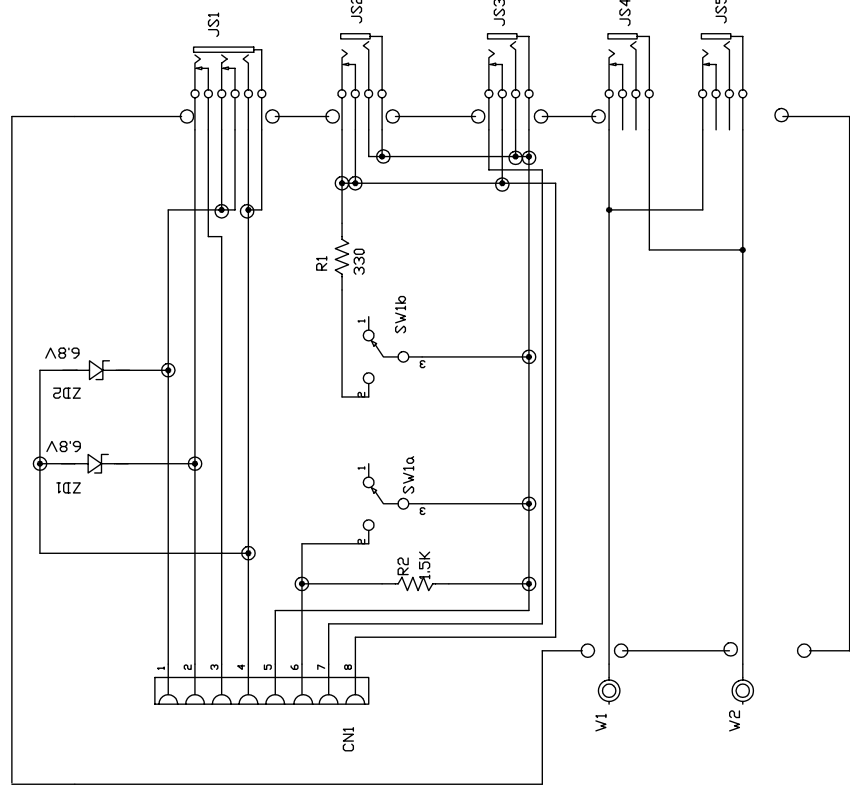

FOOTSWITCH

EFFECTS SEND

EFFECTS RETURN

NOTE:-JS4 NOT FITTED ON MG100DFX

Title		MG 100HDFX	
Size	Document Number	Rev	
A3	0400	P	02
Date	Fr 06/07/00	Sheet	1 of 1