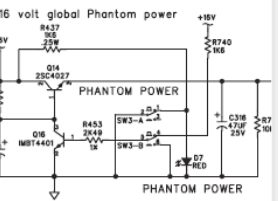

Note that an important and yet fiendishly subtle change has occurred in this revision.
 If you plug something into the Power Amp in jacks, the connection from the internal mixer to the internal amplifier is cut.

REV. NO.	990-205-04	SHT	REV.	F
ECOM	REV.	DESCRIPTION	REV.	REV.

17.00 x 11.00 in