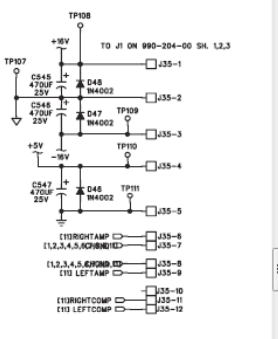

Note that an important and yet fiendishly subtle change has occurred in this revision.
 If you plug something into the Power Amp in jacks, the connection from the internal mixer to the internal amplifier is cut.

REV. NO.	990-205-04	SHT	REV.	F
ECOM	REV.	DESCRIPTION	REV.	REV.

17.00 x 11.00 in