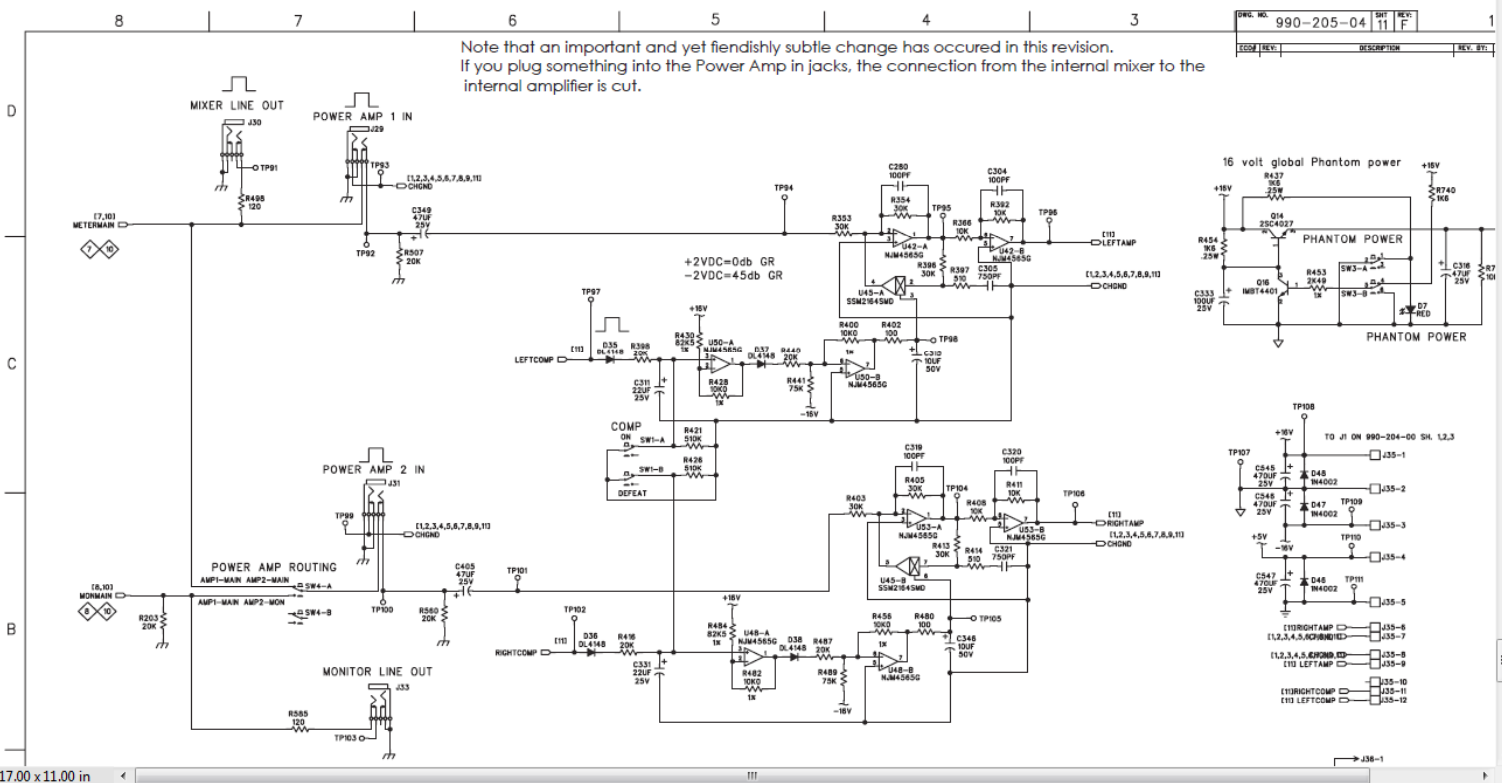

Note that an important and yet fiendishly subtle change has occurred in this revision.
 If you plug something into the Power Amp in jacks, the connection from the internal mixer to the internal amplifier is cut.

REV. NO.	990-205-04	SHT	REV.	F
ECOM	REV.	DESCRIPTION	REV.	REV.

17.00 x 11.00 in