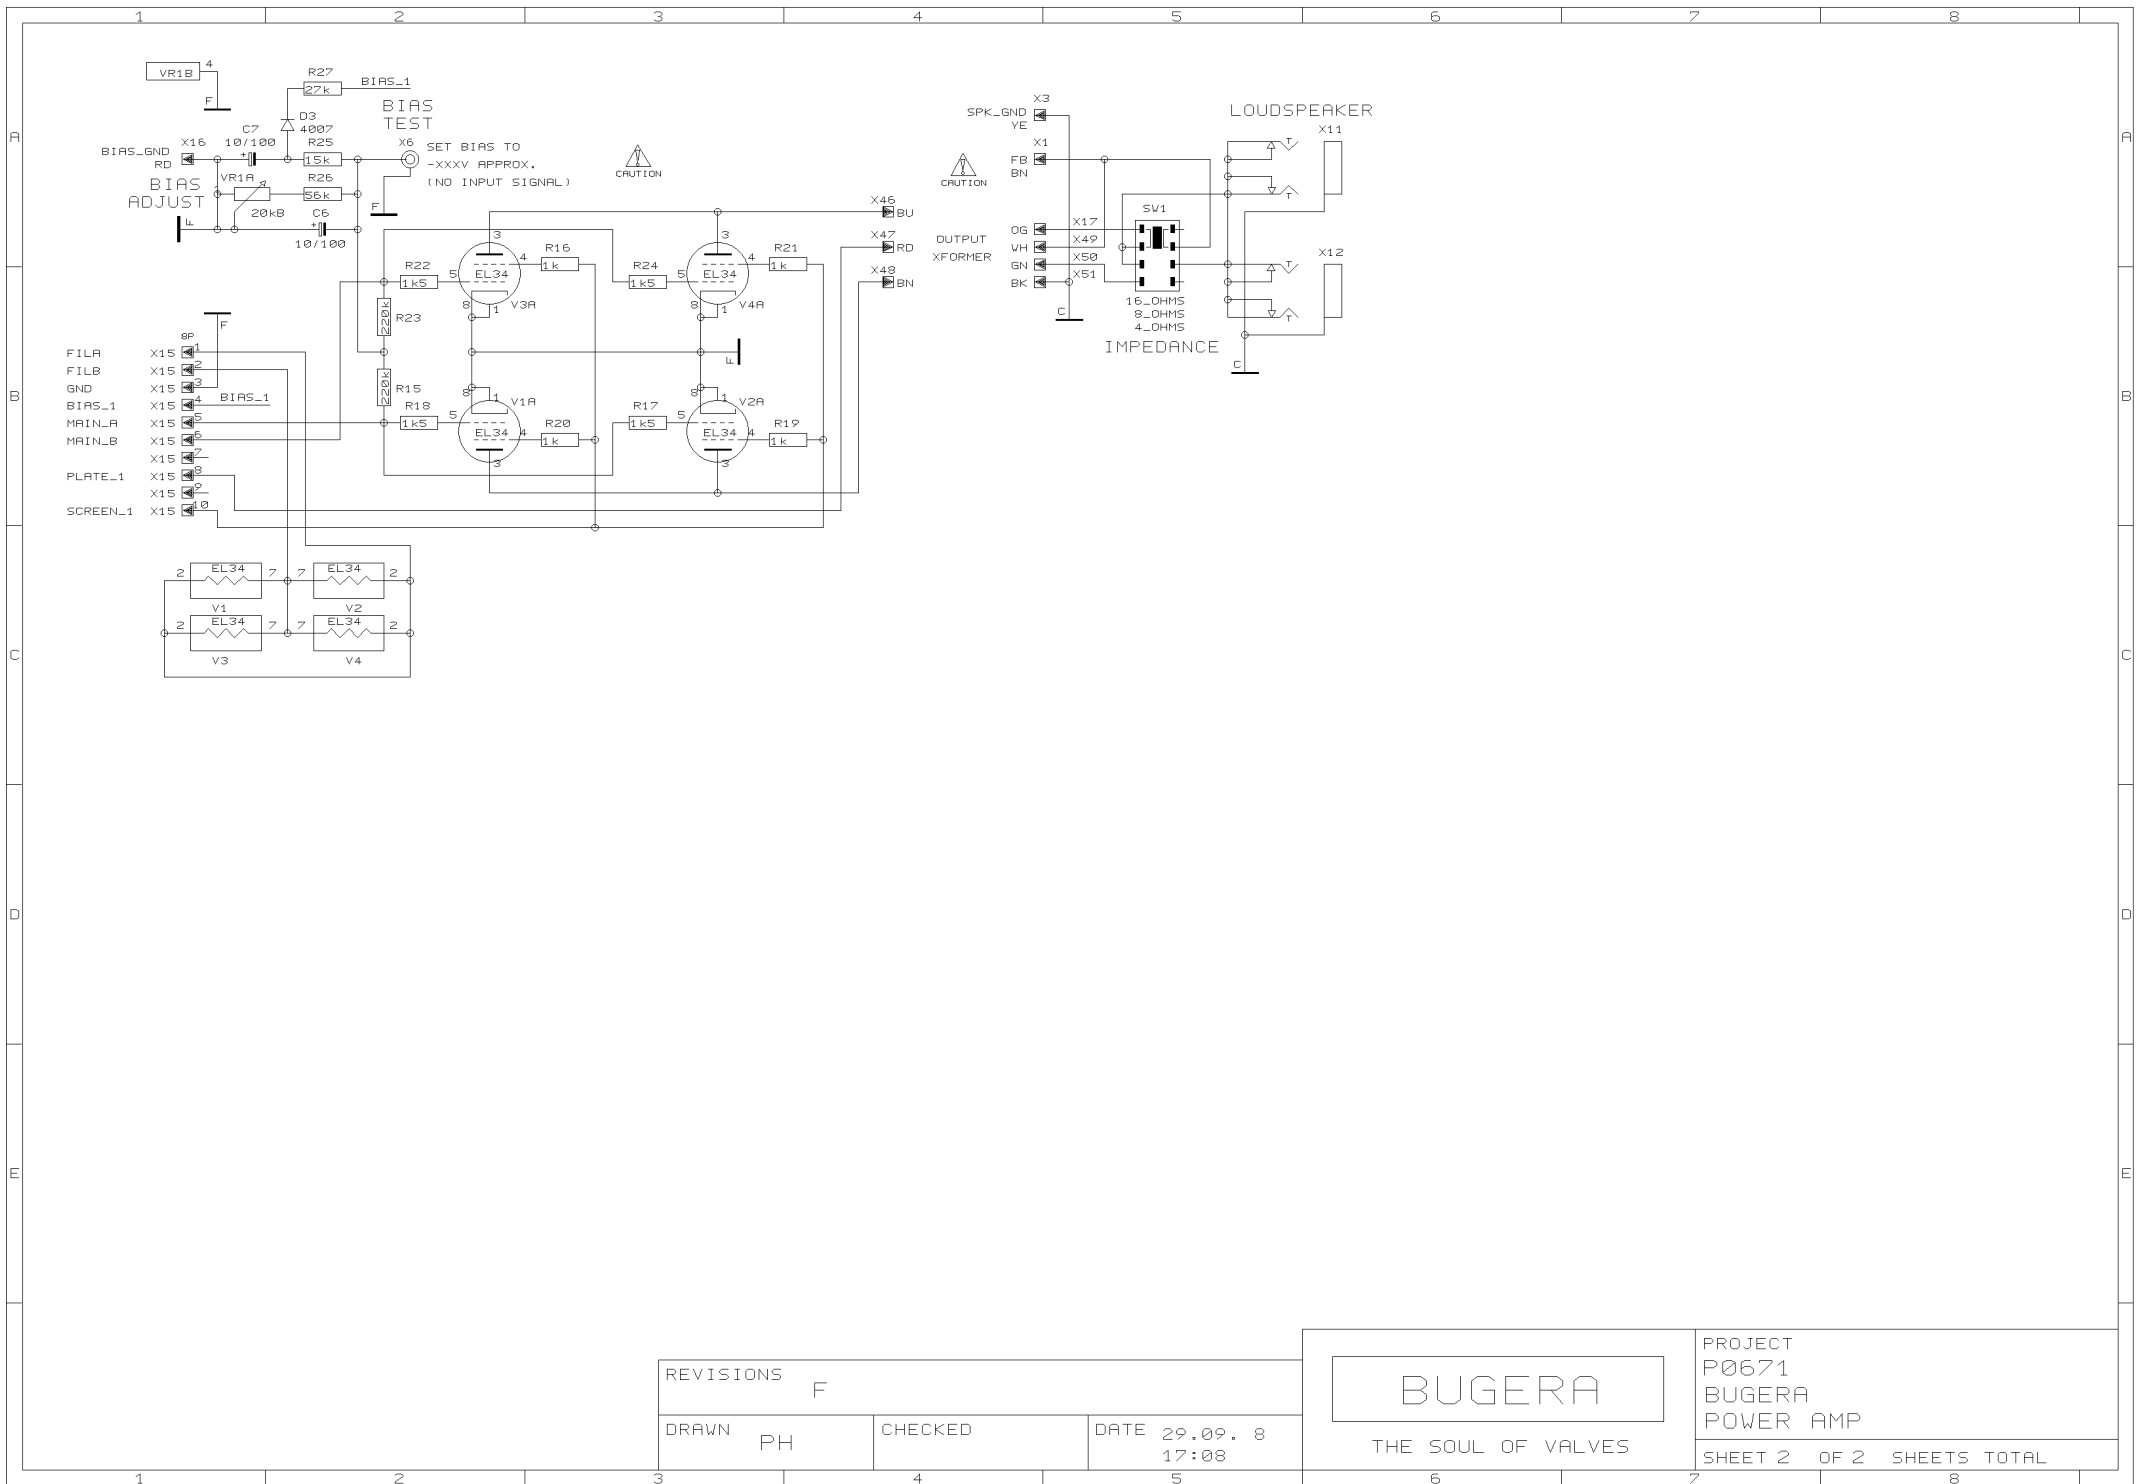

REVISIONS F (29/09/08)

DRAWN PH

CHECKED

DATE 29.09. 8
17:08

BUGERA
THE SOUL OF VALVES

PROJECT
P0671
BUGERA
PREAMP / PSU

SHEET 1 OF 2 SHEETS TOTAL

REVISIONS

F

DRAWN

PH

CHECKED

DATE 29.09. 8
17:08

BUGERA

THE SOUL OF VALVES

PROJECT
P0671
BUGERA
POWER AMP

SHEET 2 OF 2 SHEETS TOTAL