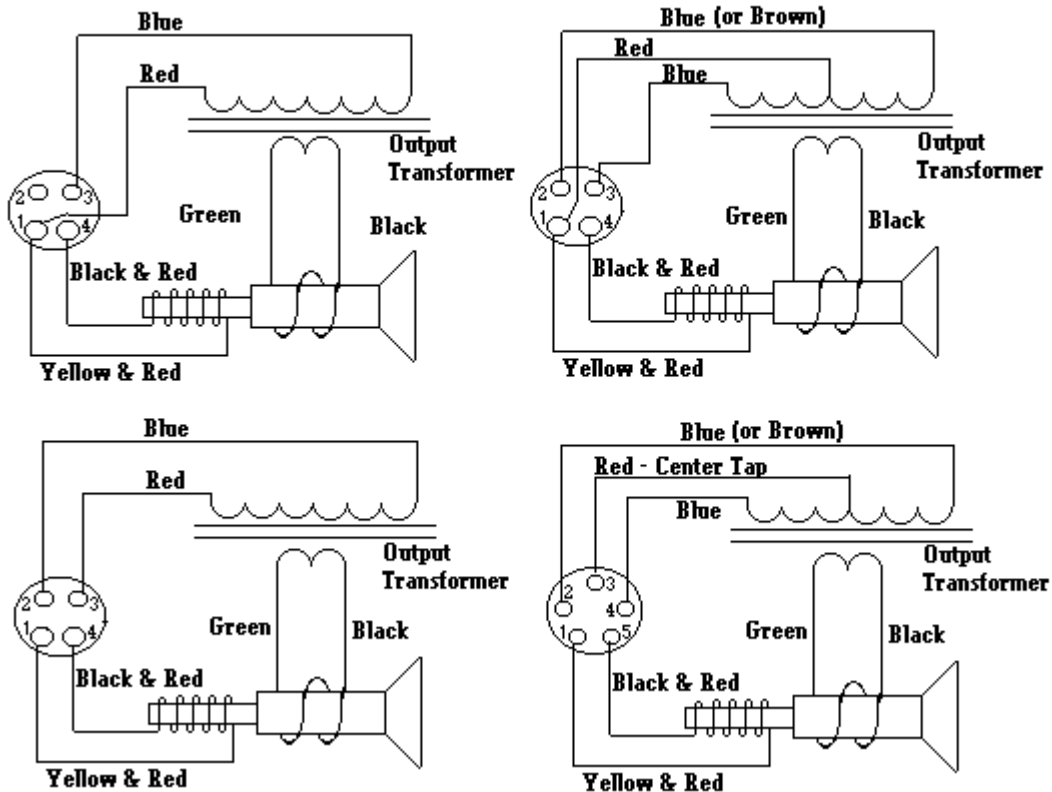

Electromagnetic Dynamic Speaker Power Supply With Field Coil R.M.A. Speaker-plug Wiring Diagrams

R.M.A. speaker-plug wiring

Plugs viewed from pin side

Press the **Back** button on your browser to return