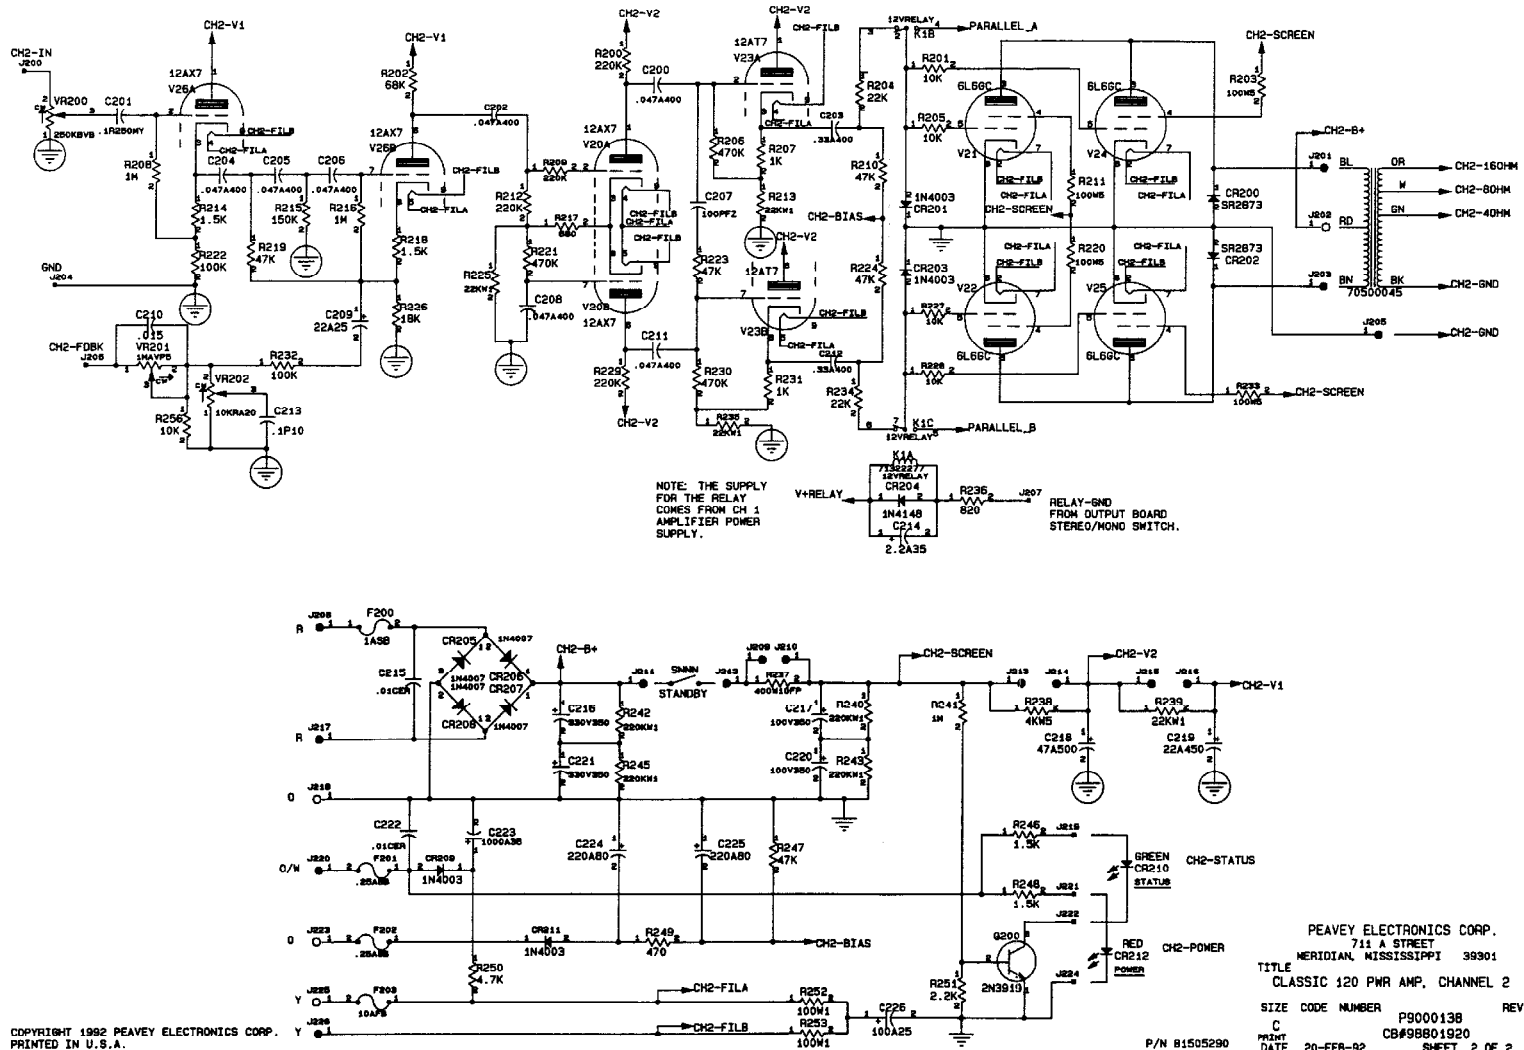

COPYRIGHT 1992 PEAVEY ELECTRONICS CORP.
PRINTED IN U.S.A.

PEAVEY ELECTRONICS CORP.
711 A STREET
MERIDIAN, MISSISSIPPI 39301
TITLE
CLASSIC 120 PWR AMP, CHANNEL 1
SIZE CODE NUMBER
C P9000138
PRINT CB998801920
DATE 20-FEB-92 SHEET 1 OF 2

P/N 81505290

LAST REF NUMBER USED: G200 V26 F203 R256 J225 CR212 C226 VR202

CLASSIC 120/120 PWR AMP PATCH BD

Peavey

NOTE HIGHEST REF R311 J332 S302 C301 VR301 TX101