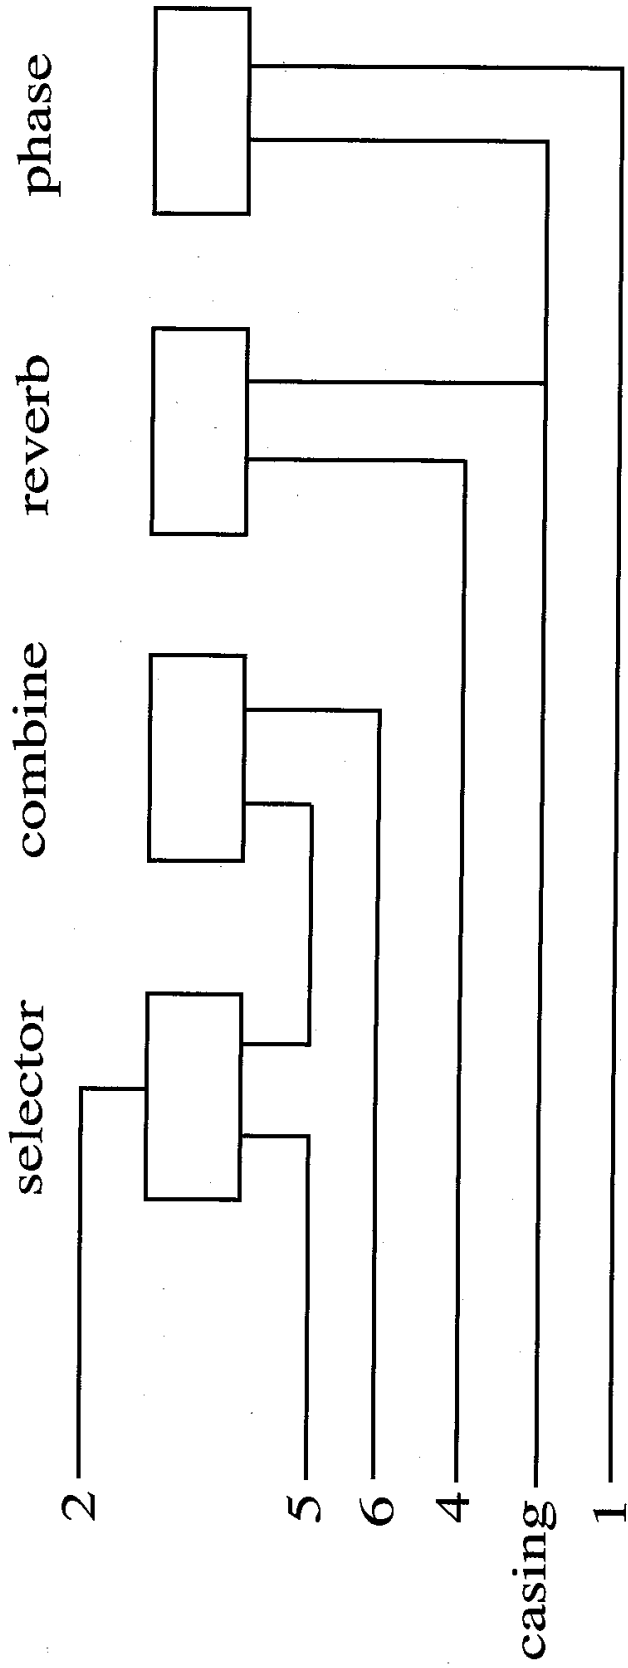

**AUXILIARY FOLDSWITCH (Mace 1975, Deuce "B", Deuce VT, Musician MK-3, Classic "B", Classic VT, Standard B, Roadmaster "A")**

← solder side of 6 pin DIN