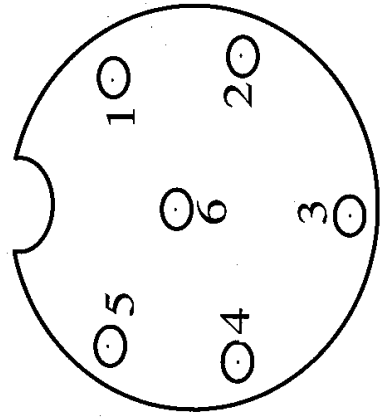

**AUXILIARY FOLDSWITCH (Mace 1975, Deuce "B", Deuce VT, Musician MK-3, Classic "B", Classic VT, Standard B, Roadmaster "A")**

← solder side of 6 pin DIN