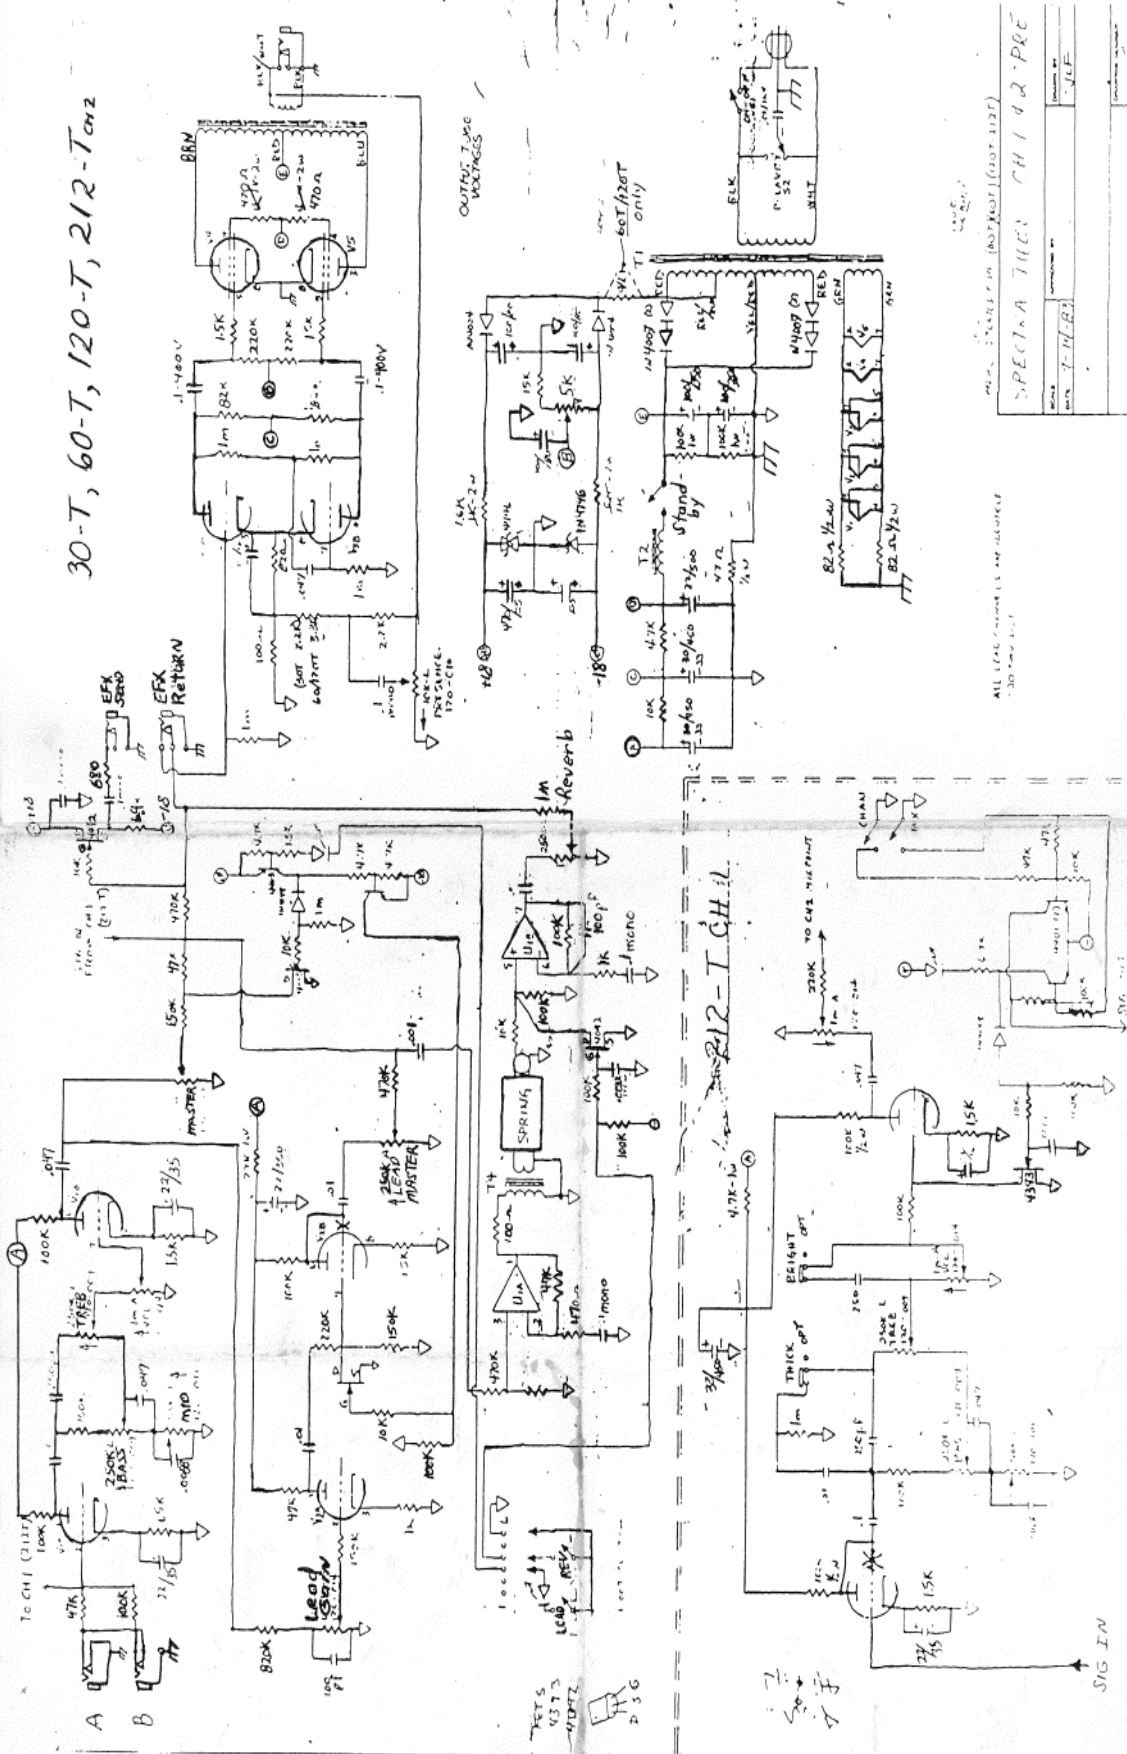

30-T, 60-T, 120-T, 212-T or 2

SPECTRA TUNE: CH 1 & 2 PRE	
DATE	TIME

ALL LEGS COMPONENTS ARE UNLASED

RES. TABLE FOR (POST) (POST) (POST) (POST)

OUTPUT 250V 500MA

KEYS
4375
41272
P 30

212-CH 1

SIG IN