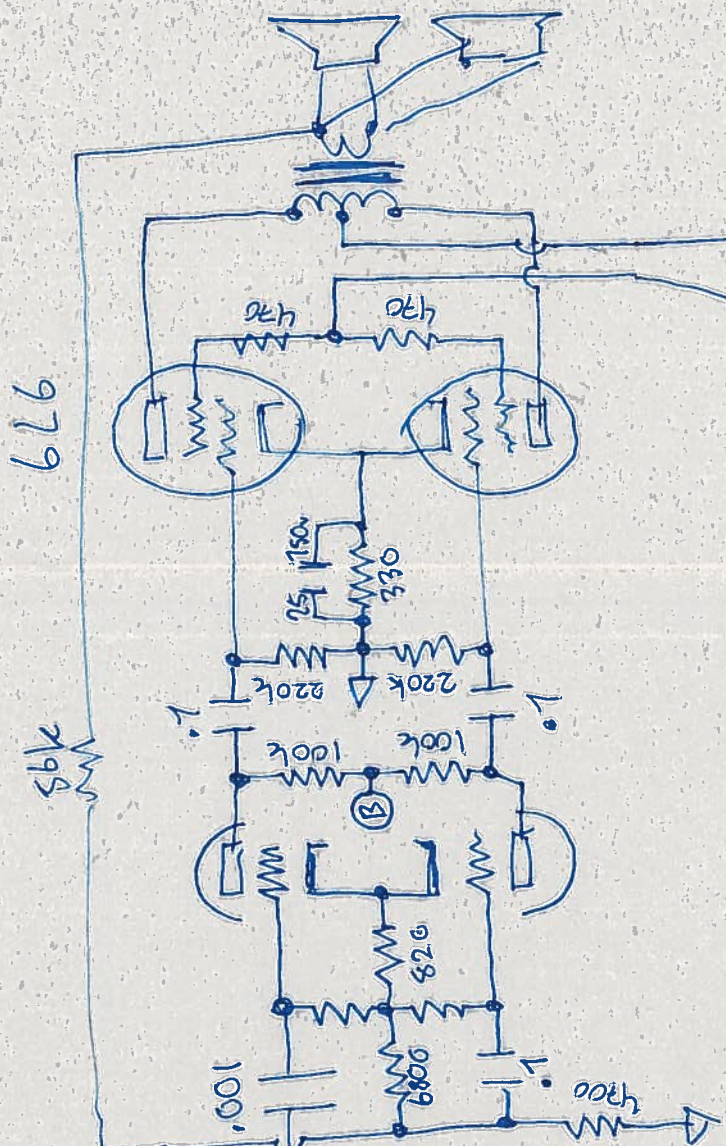

12ax7

6.8V to Heater

1N4007 x 4
397VAC
55VAC
6.8V
250mA
Fuse

A

B

6L6

56k

100k