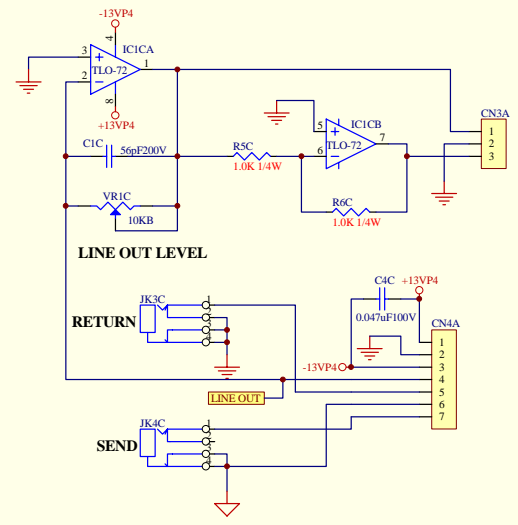

Title		
Size	Number	Revision
A3	AG60 CHANNEL A.sch	
Date:	15-May-2009	Sheet of 20F1
File:	E:\WITTECH\AG60\AG60.DDB	Drawn By:

Title			WINTECH		
Size	Number	Revision			
B	AG60 EFFECT&LINE OUT.sch				
Date:	15-May-2009	Sheet of	10F1		
File:	E:\SW\TECH\AG60\AG60.DDB	Drawn By:			

Title		
Size	Number	Revision
A3	AG60 CHANNEL B.sch	
Date:	15-May-2009	Sheet of 20F2
File:	E:\WITECH\AG60\AG60.DDB	Drawn By:

Title			WINTECH		
Size	Number	Revision			
B	DSP.SCH	A			
Date:	26-May-2008	Sheet of			
File:	E:\WITECH\AG30\DSP.ddb	Drawn By:			