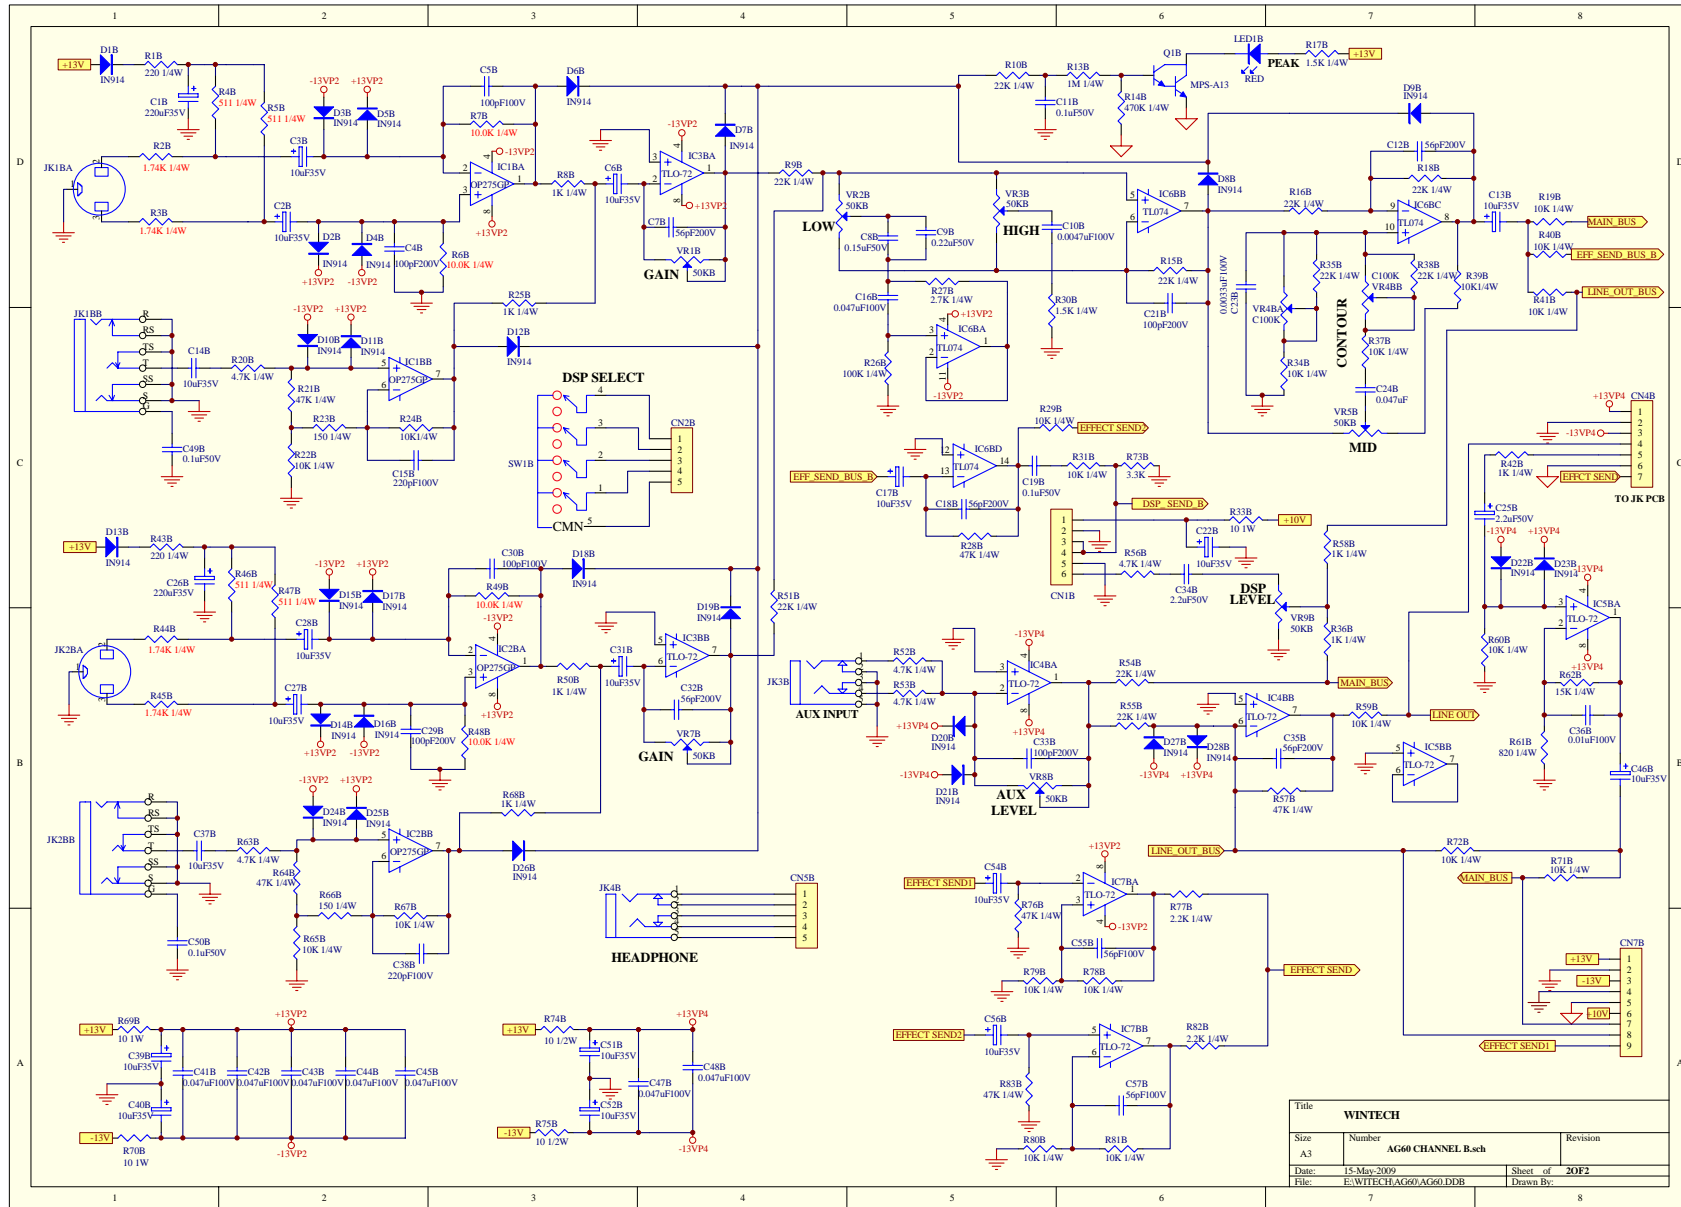

Title		
Size	Number	Revision
A3	AG60 CHANNEL A.sch	
Date:	15-May-2009	Sheet of 20F1
File:	E:\WITTECH\AG60\AG60.DDB	Drawn By:

Title			WINTECH		
Size	Number	Revision			
B	AG60 EFFECT&LINE OUT.sch				
Date:	15-May-2009	Sheet of	10F1		
File:	E:\SW\TECH\AG60\AG60.DDB	Drawn By:			

Title		
Size	Number	Revision
A3	AG60 CHANNEL B.sch	
Date:	15-May-2009	Sheet of 20F2
File:	E:\WITECH\AG60\AG60.DDB	Drawn By:

Title			WINTECH		
Size	Number	Revision			
B	DSP.SCH	A			
Date:	26-May-2008	Sheet of			
File:	E:\WITECH\AG30\DSP.ddb	Drawn By:			