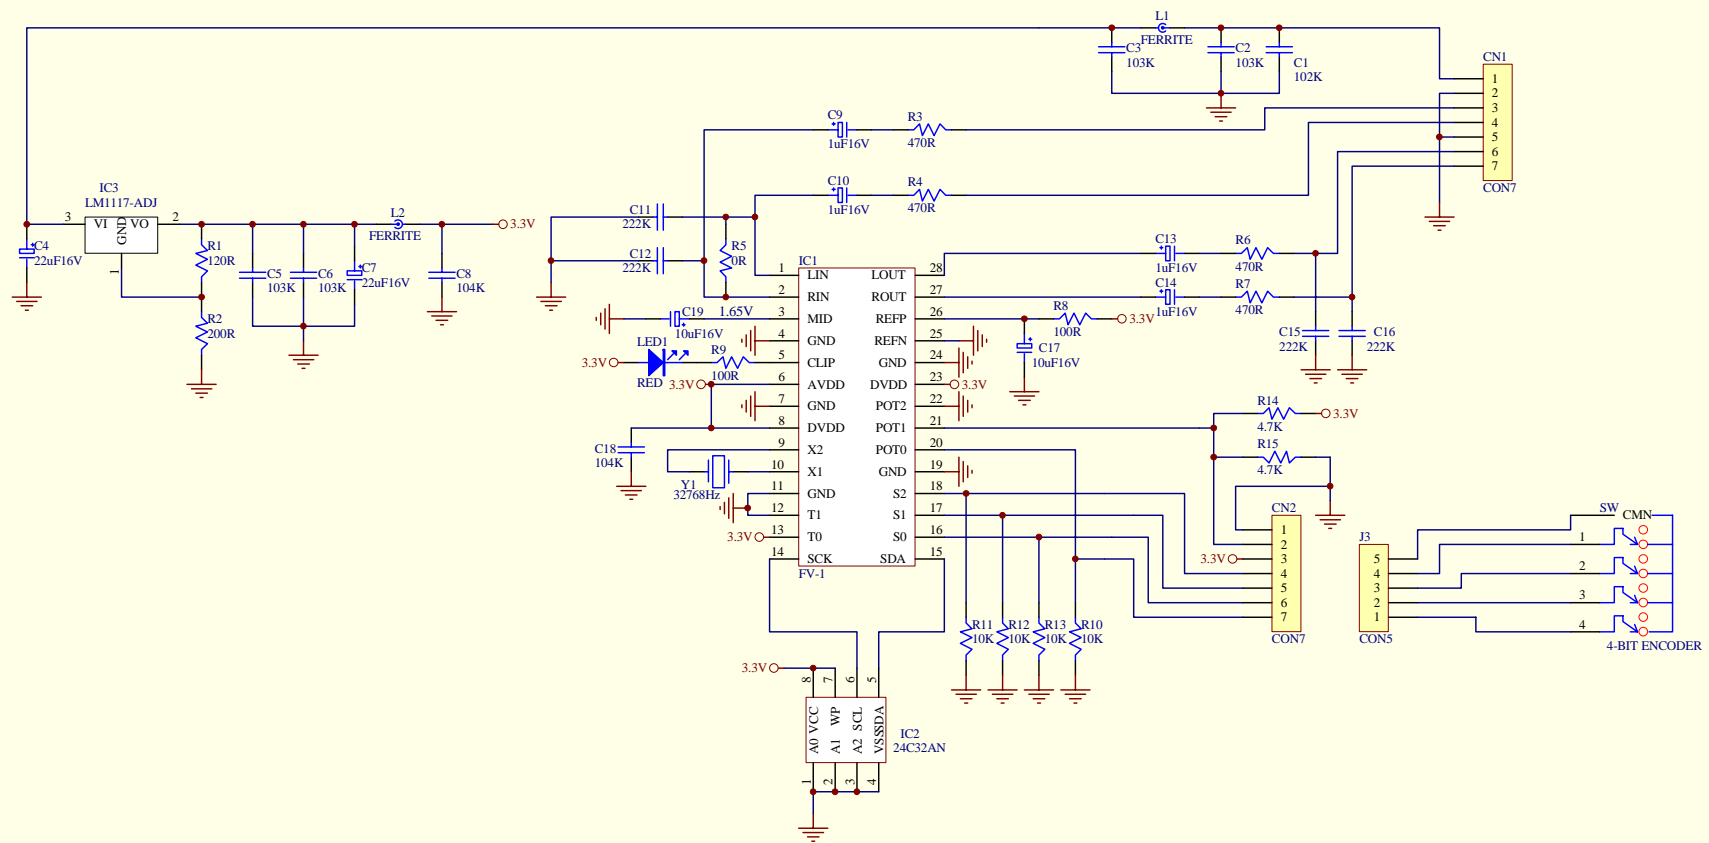

Title		
Size	Number	Revision
A3	AG60 CHANNEL A.sch	
Date:	15-May-2009	Sheet of 20F1
File:	E:\WITTECH\AG60\AG60.DDB	Drawn By:

Title			WINTECH		
Size	Number	Revision			
B	AG60 EFFECT&LINE OUT.sch				
Date:	15-May-2009	Sheet of	10F1		
File:	E:\SW\TECH\AG60\AG60.DDB	Drawn By:			

Title		
Size	Number	Revision
A3	AG60 CHANNEL B.sch	
Date:	15-May-2009	Sheet of 20F2
File:	E:\WITECH\AG60\AG60.DDB	Drawn By:

Title			WINTECH		
Size	Number	Revision			
B	DSP.SCH	A			
Date:	26-May-2008	Sheet of			
File:	E:\WITECH\AG30\DSP.ddb	Drawn By:			