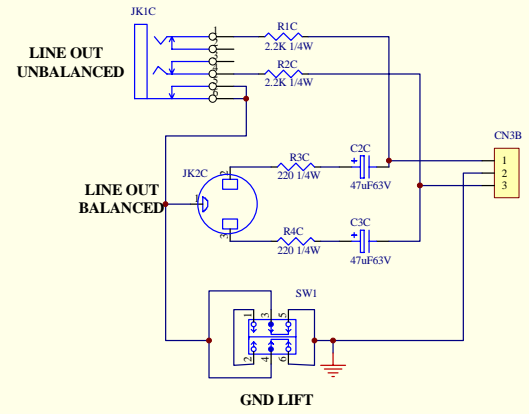

Title		
Size	Number	Revision
A3	AG60 CHANNEL A.sch	
Date:	15-May-2009	Sheet of 20F1
File:	E:\WITTECH\AG60\AG60.DDB	Drawn By:

Title			WINTECH		
Size	Number	Revision			
B	AG60 EFFECT&LINE OUT.sch				
Date:	15-May-2009	Sheet of	10F1		
File:	E:\SW\TECH\AG60\AG60.DDB	Drawn By:			

Title		
Size	Number	Revision
A3	AG60 CHANNEL B.sch	
Date:	15-May-2009	Sheet of 20F2
File:	E:\WITECH\AG60\AG60.DDB	Drawn By:

Title			WINTECH		
Size	Number	Revision			
B	DSP.SCH	A			
Date:	26-May-2008	Sheet of			
File:	E:\WITECH\AG30\DSP.ddb	Drawn By:			