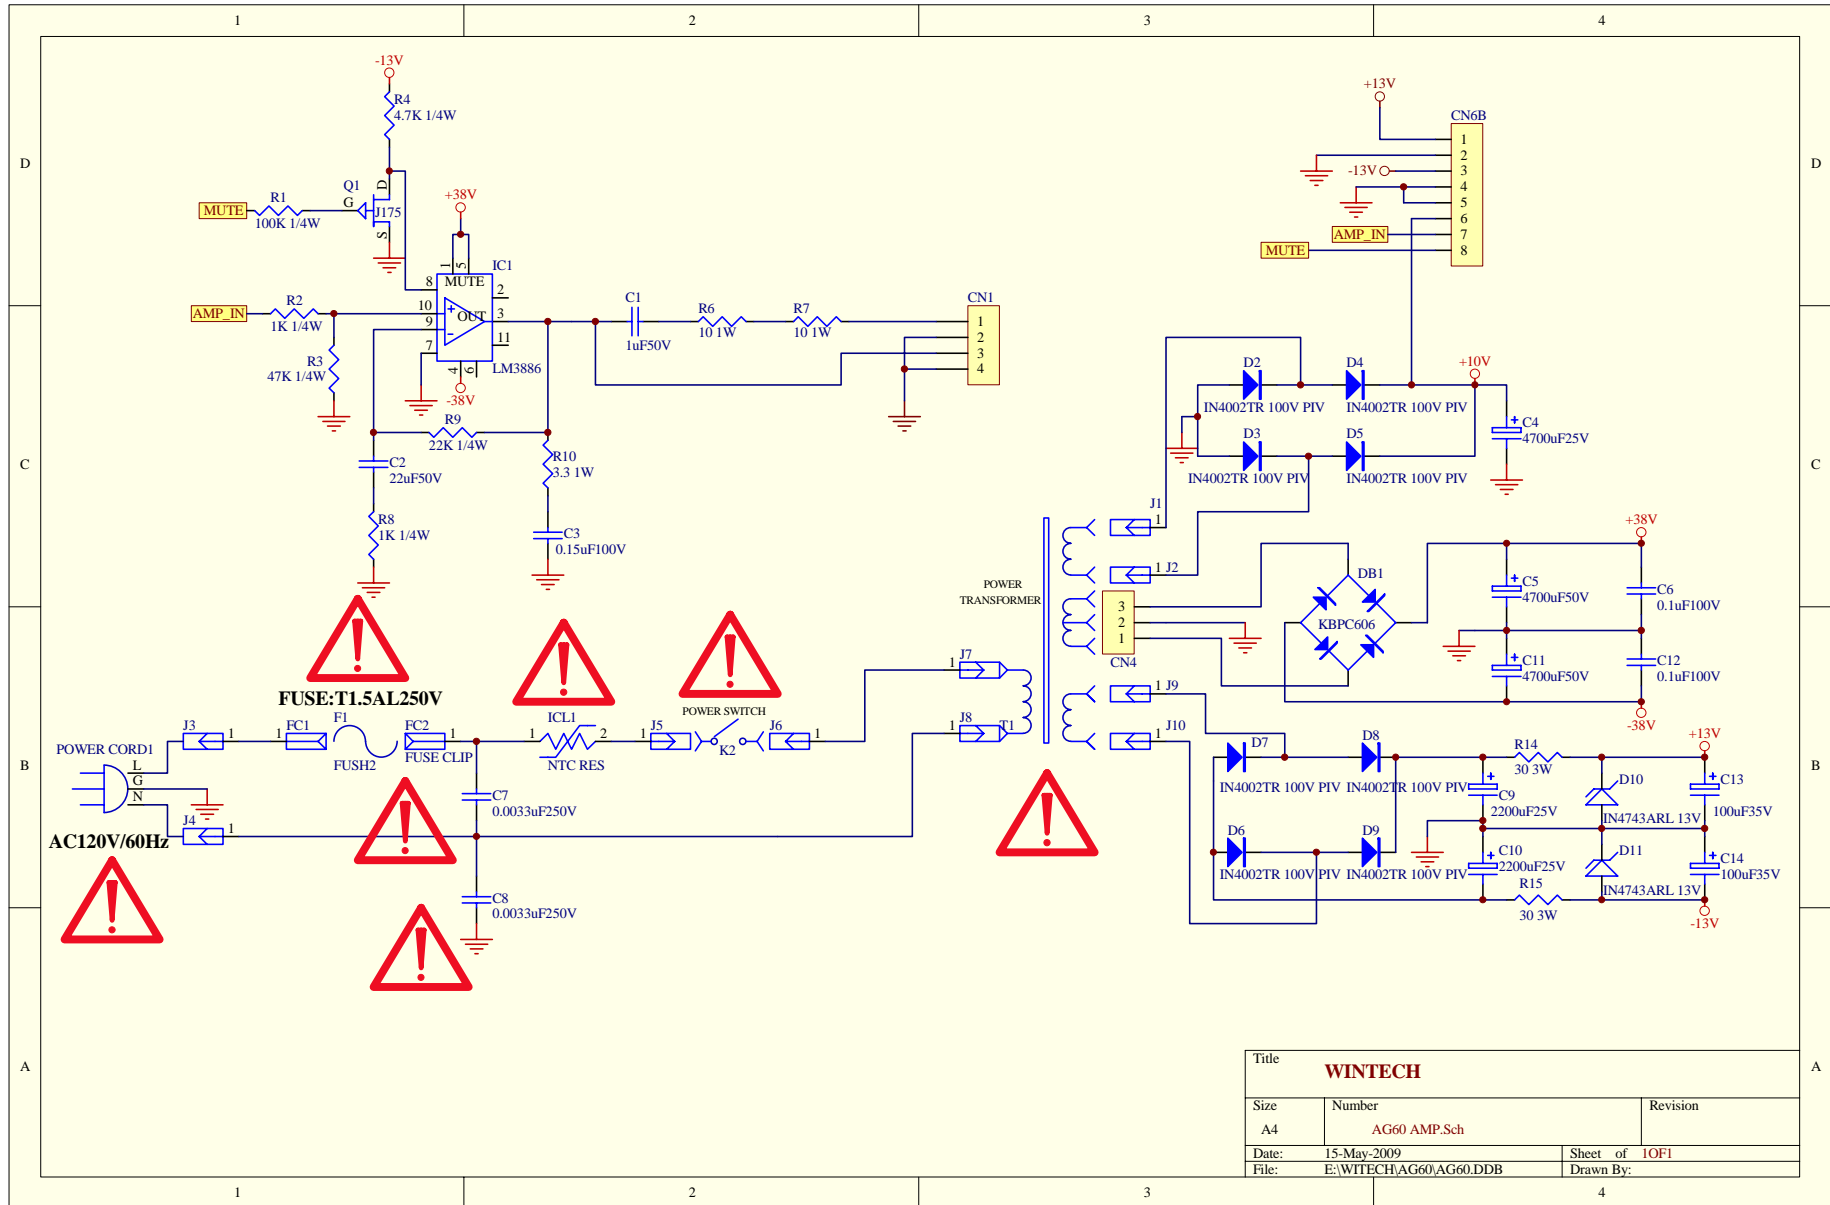

Title		
Size	Number	Revision
A3	AG60 CHANNEL A.sch	
Date:	15-May-2009	Sheet of 20F1
File:	E:\WITTECH\AG60\AG60.DDB	Drawn By:

Title			WINTECH		
Size	Number	Revision			
B	AG60 EFFECT&LINE OUT.sch				
Date:	15-May-2009	Sheet of	10F1		
File:	E:\SW\TECH\AG60\AG60.DDB	Drawn By:			

Title		
Size	Number	Revision
A3	AG60 CHANNEL B.sch	
Date:	15-May-2009	Sheet of 20F2
File:	E:\WITECH\AG60\AG60.DDB	Drawn By:

Title			WINTECH		
Size	Number	Revision			
B	DSP.SCH	A			
Date:	26-May-2008	Sheet of			
File:	E:\WITECH\AG30\DSP.ddb	Drawn By:			