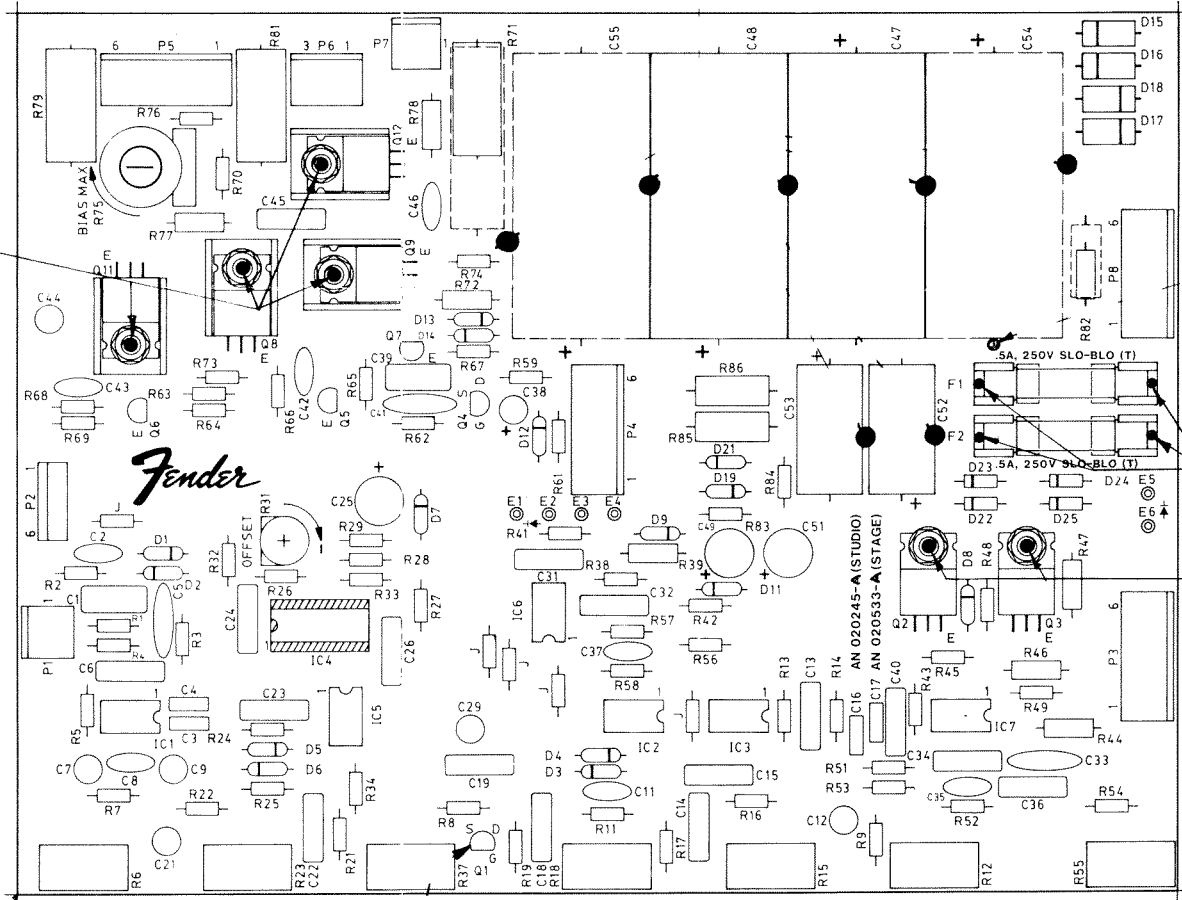

FENDER STAGE LEAD AMPLIFIER (223300, 223302, 223301)

121
(4)

123
(4)

124
(4)

(4)
9

123
(2)

124
(2)

**FENDER STAGE LEAD AMPLIFIER P.C.
BOARD ASSEMBLY (020533-000)**