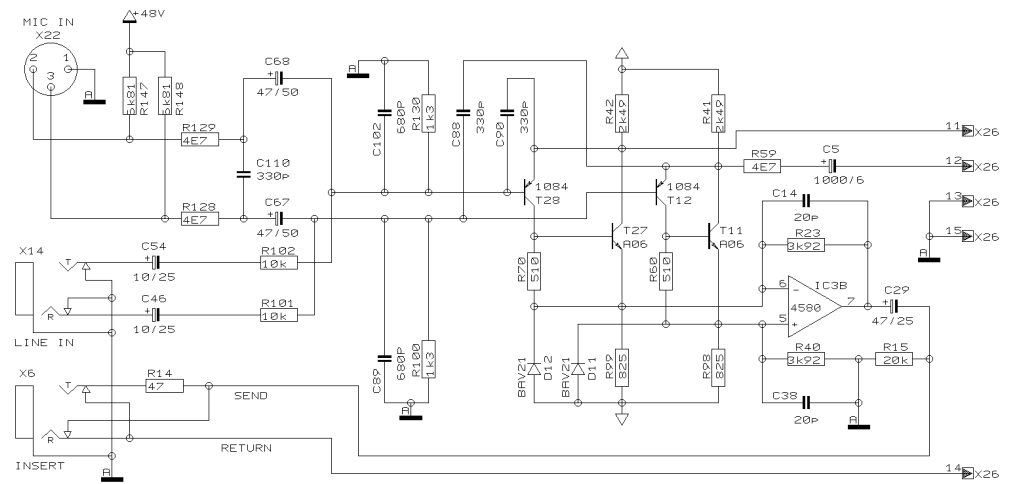

REVISIONS

D

DRAWN

R

CHECKED

R

DATE 05.02. 1

11:42

BEHRINGER®

Specialized Studio Equipment

PROJECT
MICINPUT
EURODESK MX 2442
MIC INPUTS CHANNEL 1-4

SHEET 1 OF 2 SHEETS TOTAL