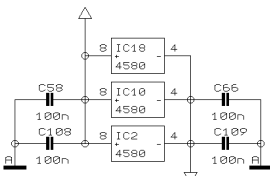

REVISIONS		F
DRAWN	CHECKED	DATE 05.02. 11:35

PROJECT CHANNEL EURODESK MX 2442 MONO CHANNEL 2 SHEET 2 OF 8 SHEETS TOTAL