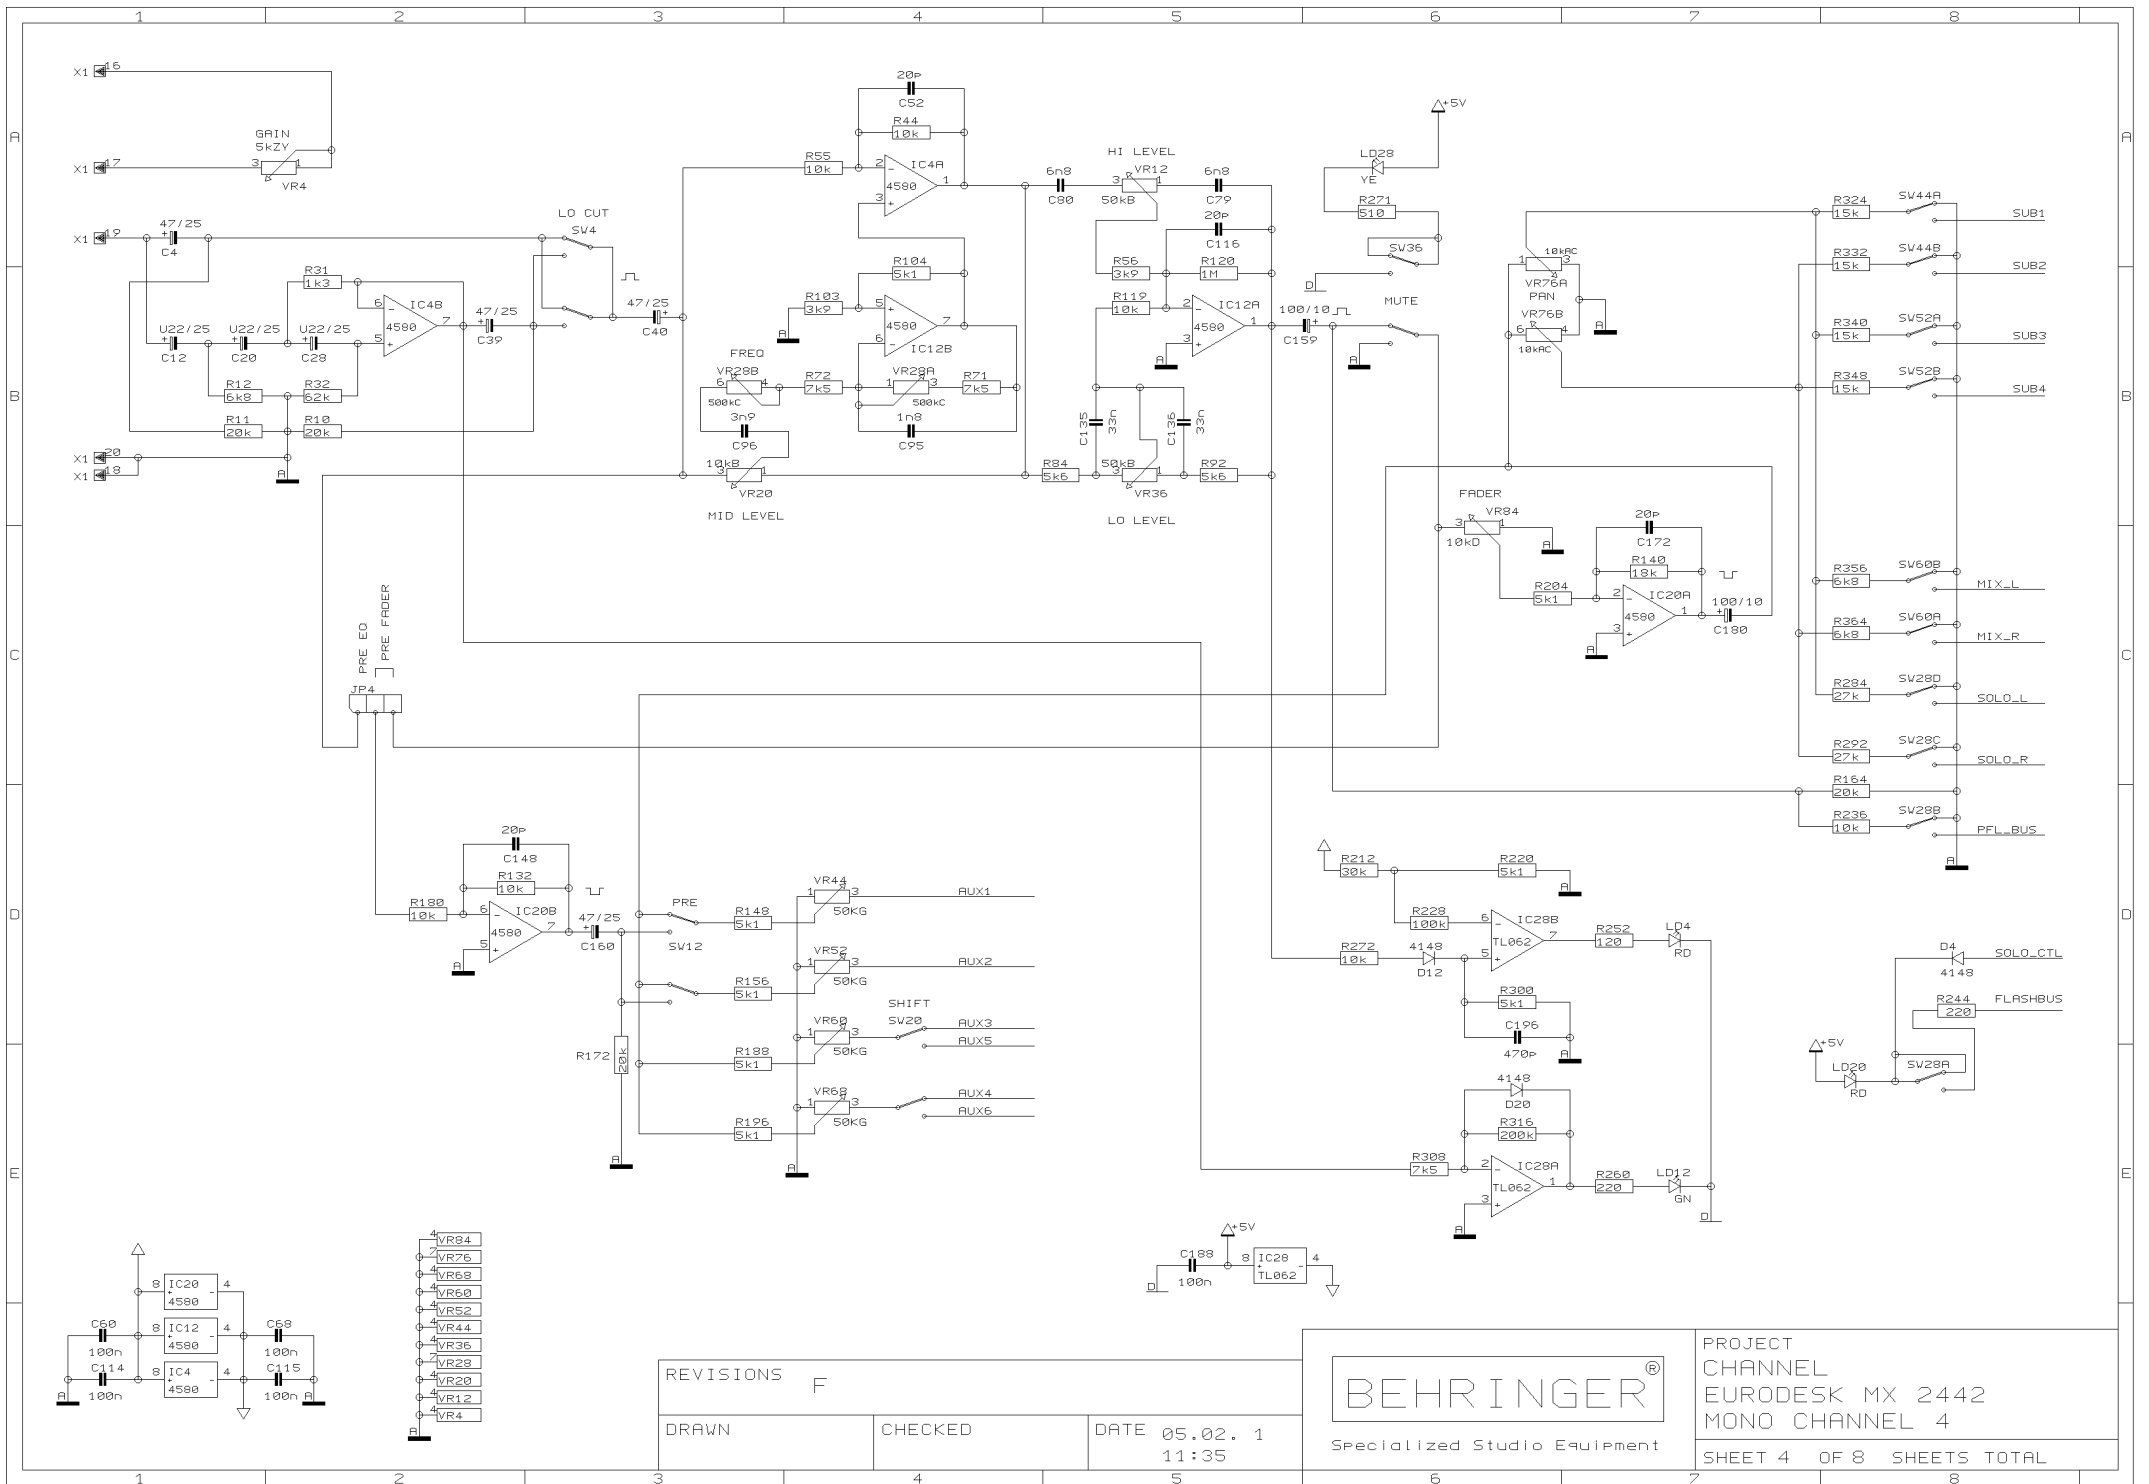

REVISIONS		F
DRAWN	CHECKED	DATE 05.02. 11:35