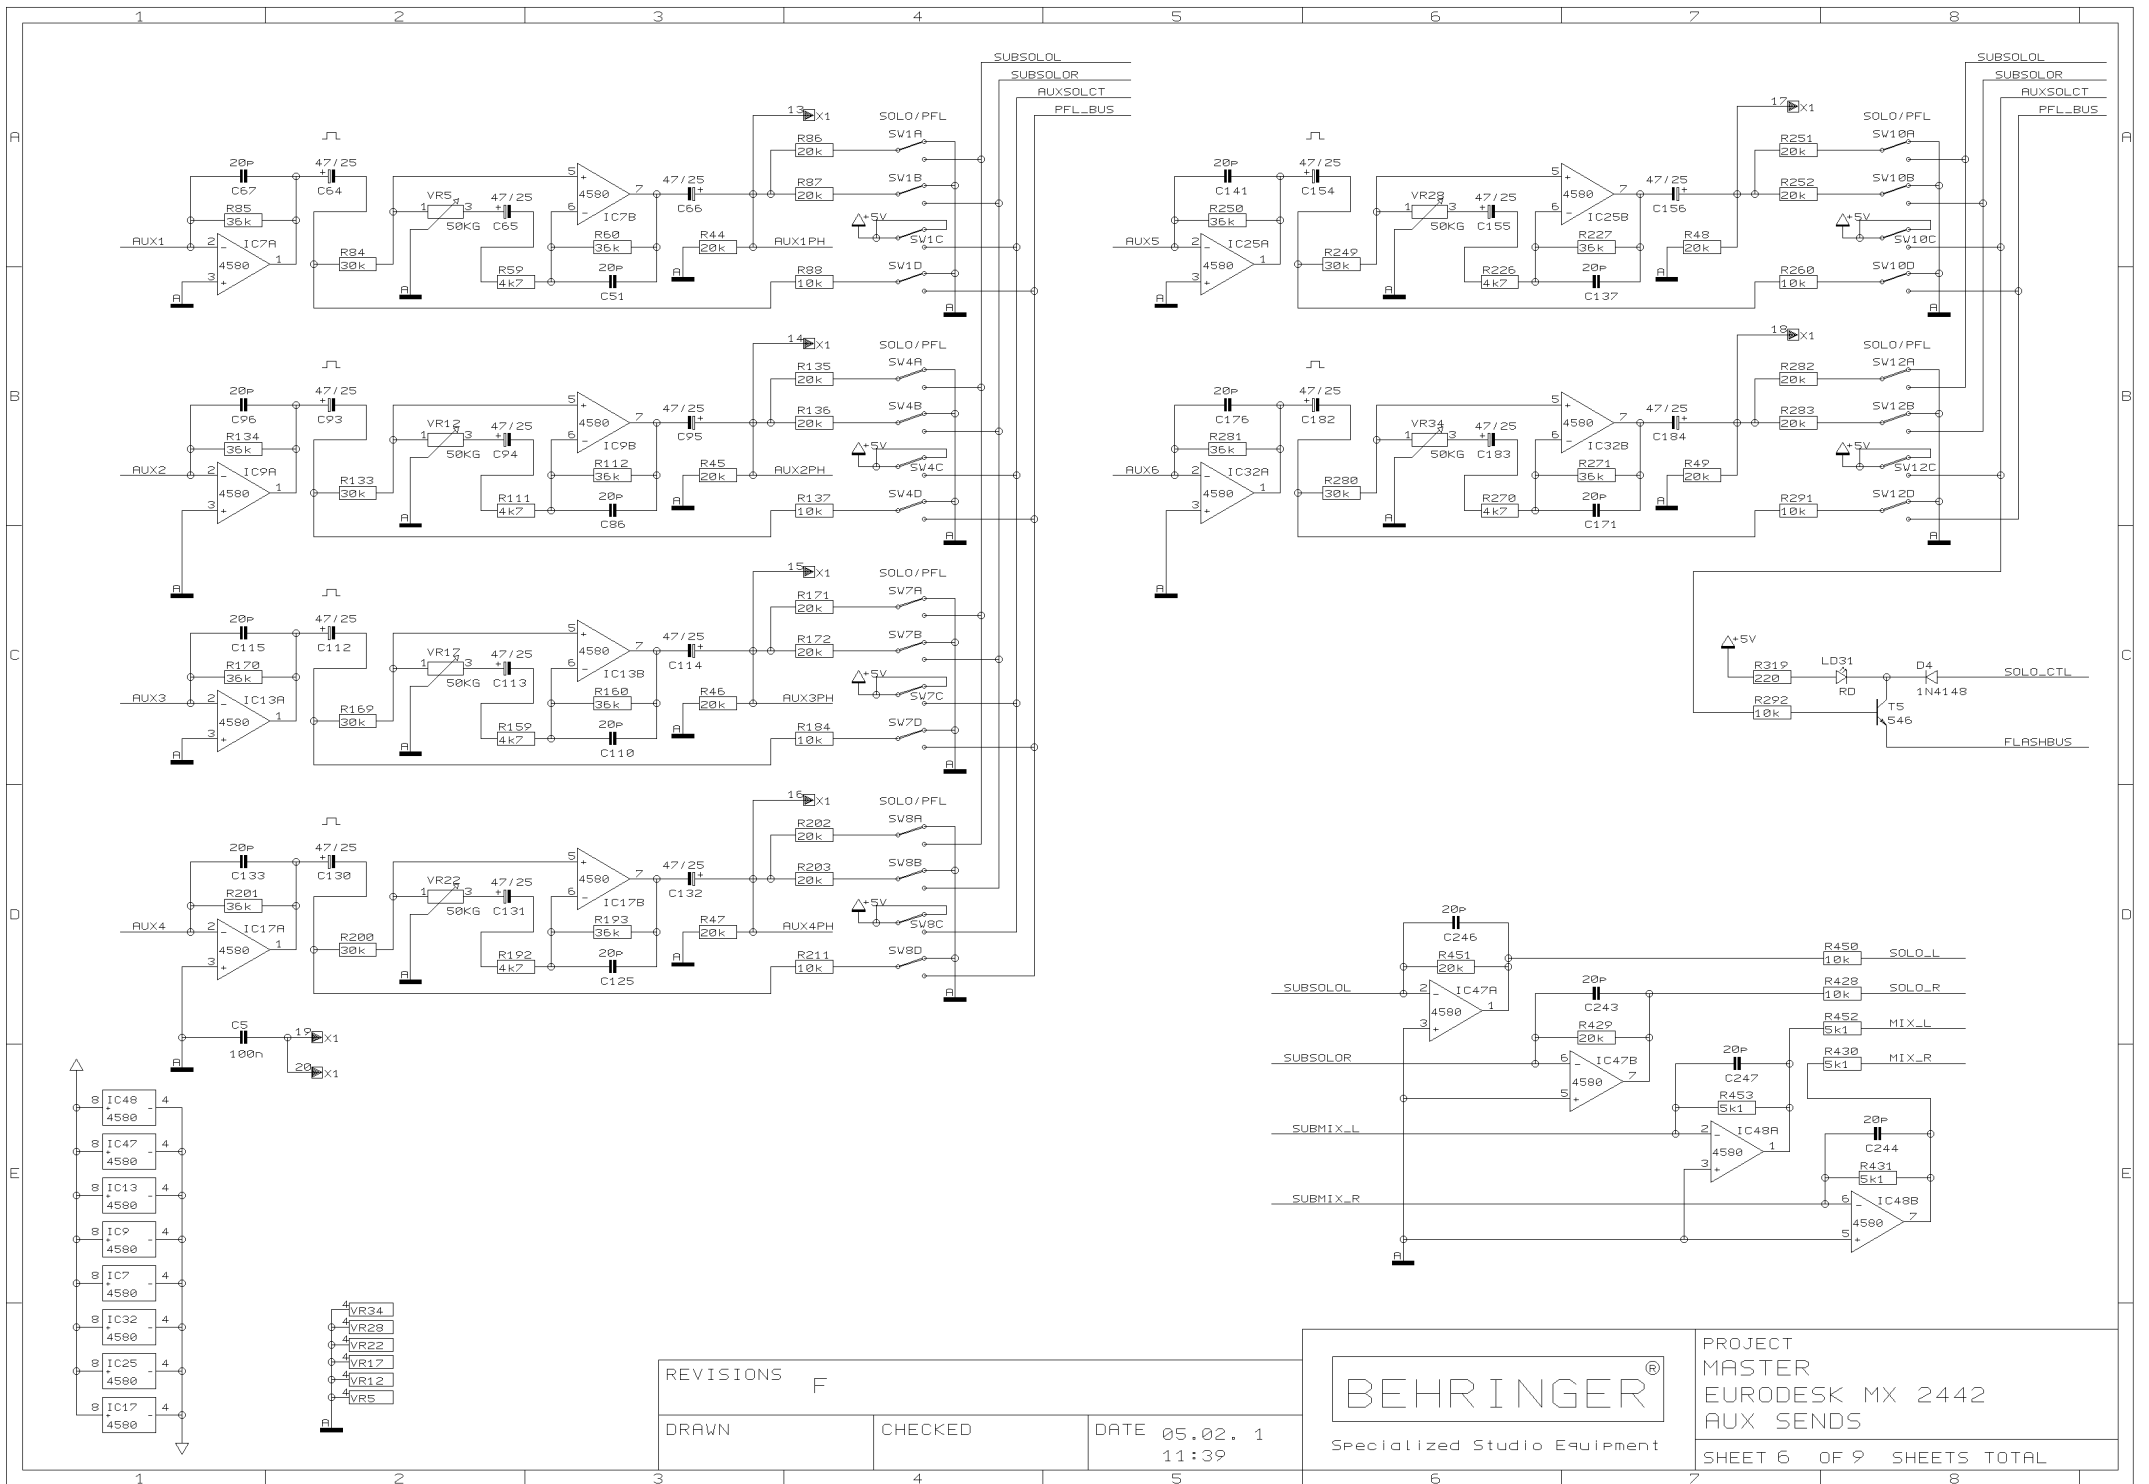

REVISIONS F

DRAWN

CHECKED

DATE 05.02. 1
11:39

PROJECT
MASTER
EURODESK MX 2442
STEREO CHANNEL 19/20
SHEET 2 OF 9 SHEETS TOTAL

REVISIONS		
F		
DRAWN	CHECKED	DATE 05.02. 11:39

PROJECT
 MASTER
 EURODESK MX 2442
 STEREO CHANNEL 21/22
 SHEET 3 OF 9 SHEETS TOTAL

REVISIONS		F
DRAWN	CHECKED	DATE 05.02. 1 11:39

PROJECT
 MASTER
 EURODESK MX 2442
 STEREO CHANNEL 23/24
 SHEET 4 OF 9 SHEETS TOTAL

REVISIONS F

DRAWN

CHECKED

DATE 05.02. 1
11:39

PROJECT
MASTER
EURODESK MX 2442
AUX SENDS