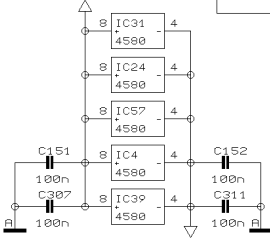

REVISIONS		F
DRAWN	CHECKED	DATE 05.02. 1 11:39

PROJECT
MASTER
EURODESK MX 2442
STEREO CHANNEL 23/24
SHEET 4 OF 9 SHEETS TOTAL