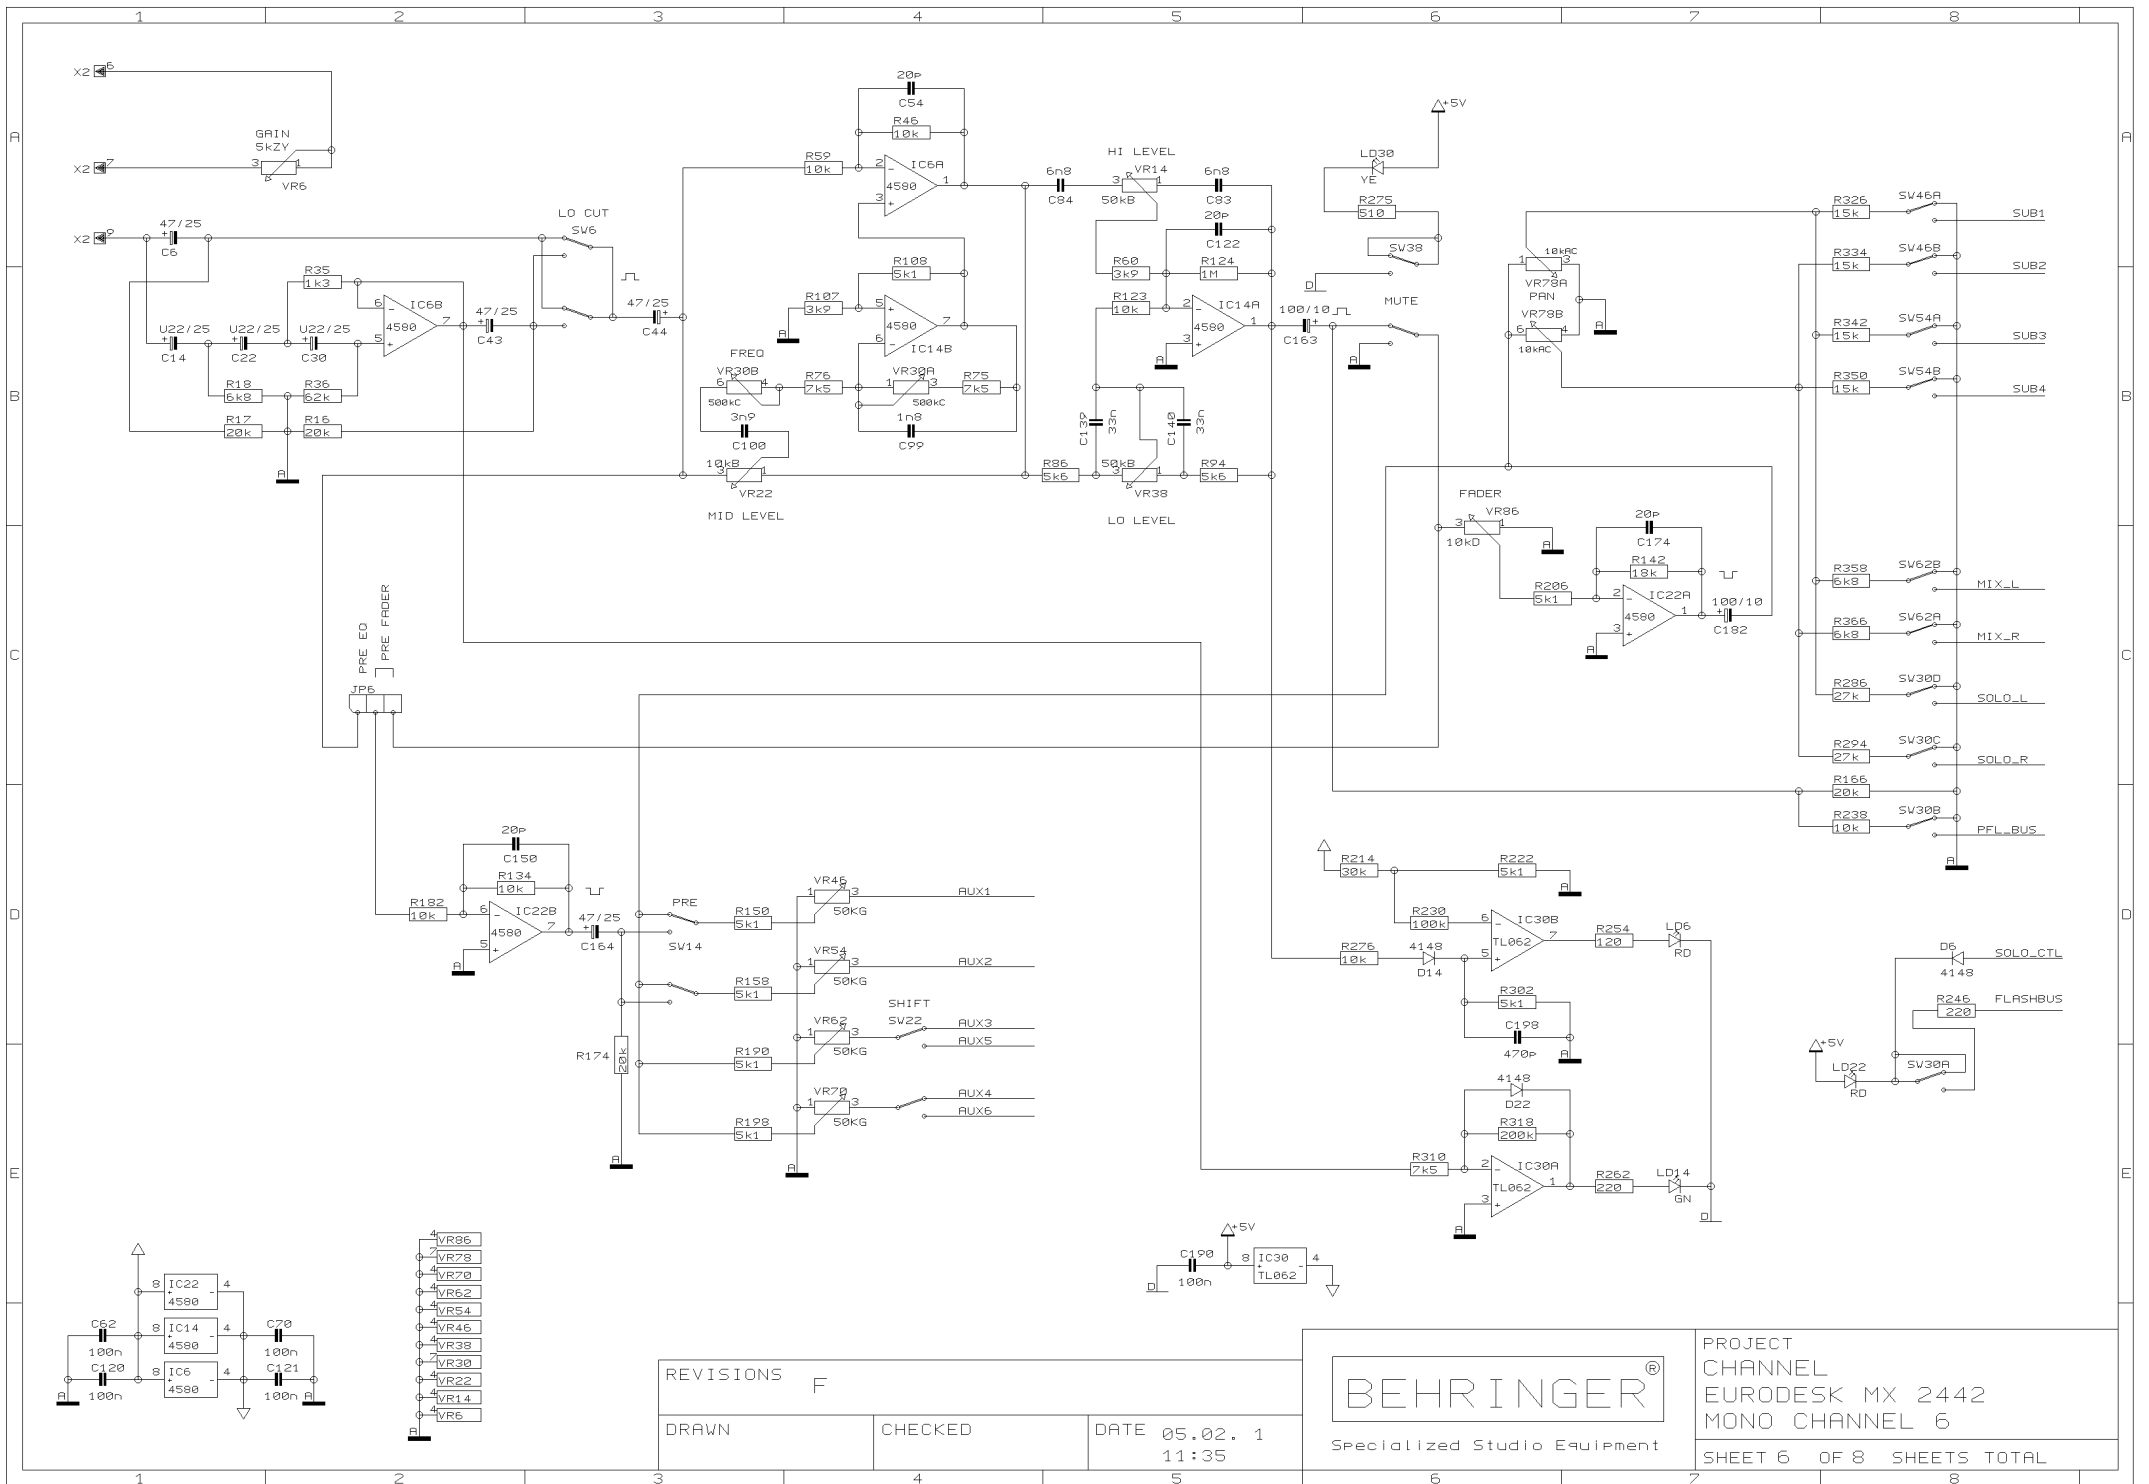

REVISIONS F		
DRAWN	CHECKED	DATE 05.02. 11:35

PROJECT
CHANNEL
EURODESK MX 2442
MONO CHANNEL 6

SHEET 6 OF 8 SHEETS TOTAL