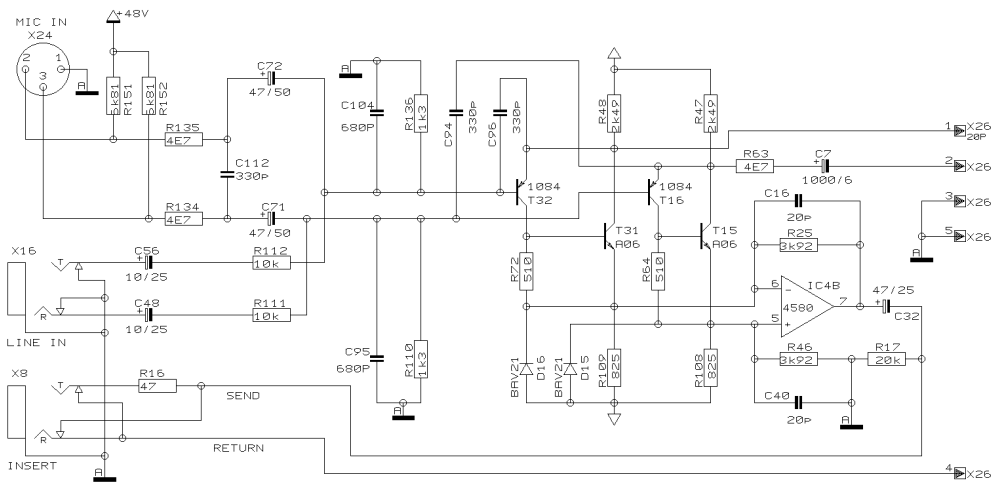

REVISIONS

D

DRAWN

R

CHECKED

R

DATE 05.02. 1

11:42

BEHRINGER®

Specialized Studio Equipment

PROJECT
MICINPUT
EURODESK MX 2442
MIC INPUTS CHANNEL 1-4

SHEET 1 OF 2 SHEETS TOTAL