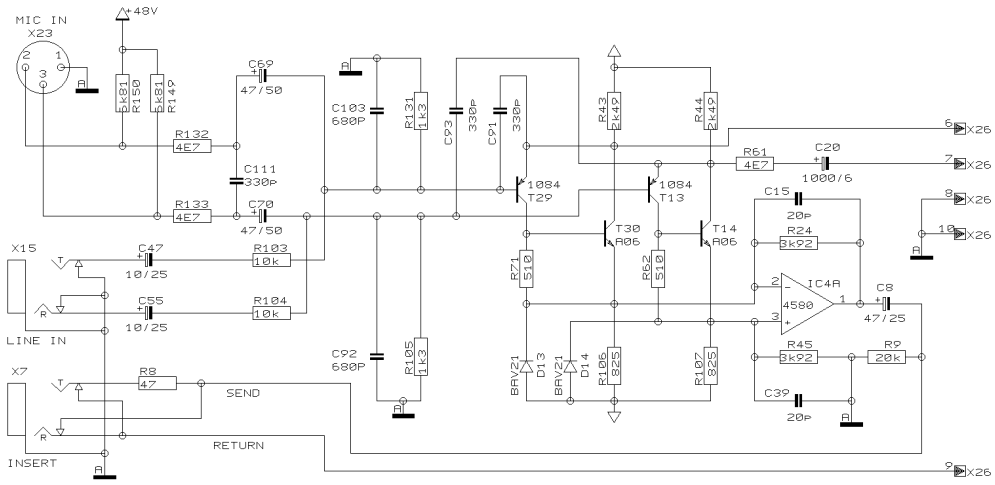

REVISIONS

D

DRAWN

R

CHECKED

R

DATE 05.02. 1

11:42

BEHRINGER®

Specialized Studio Equipment

PROJECT
MICINPUT
EURODESK MX 2442
MIC INPUTS CHANNEL 1-4

SHEET 1 OF 2 SHEETS TOTAL