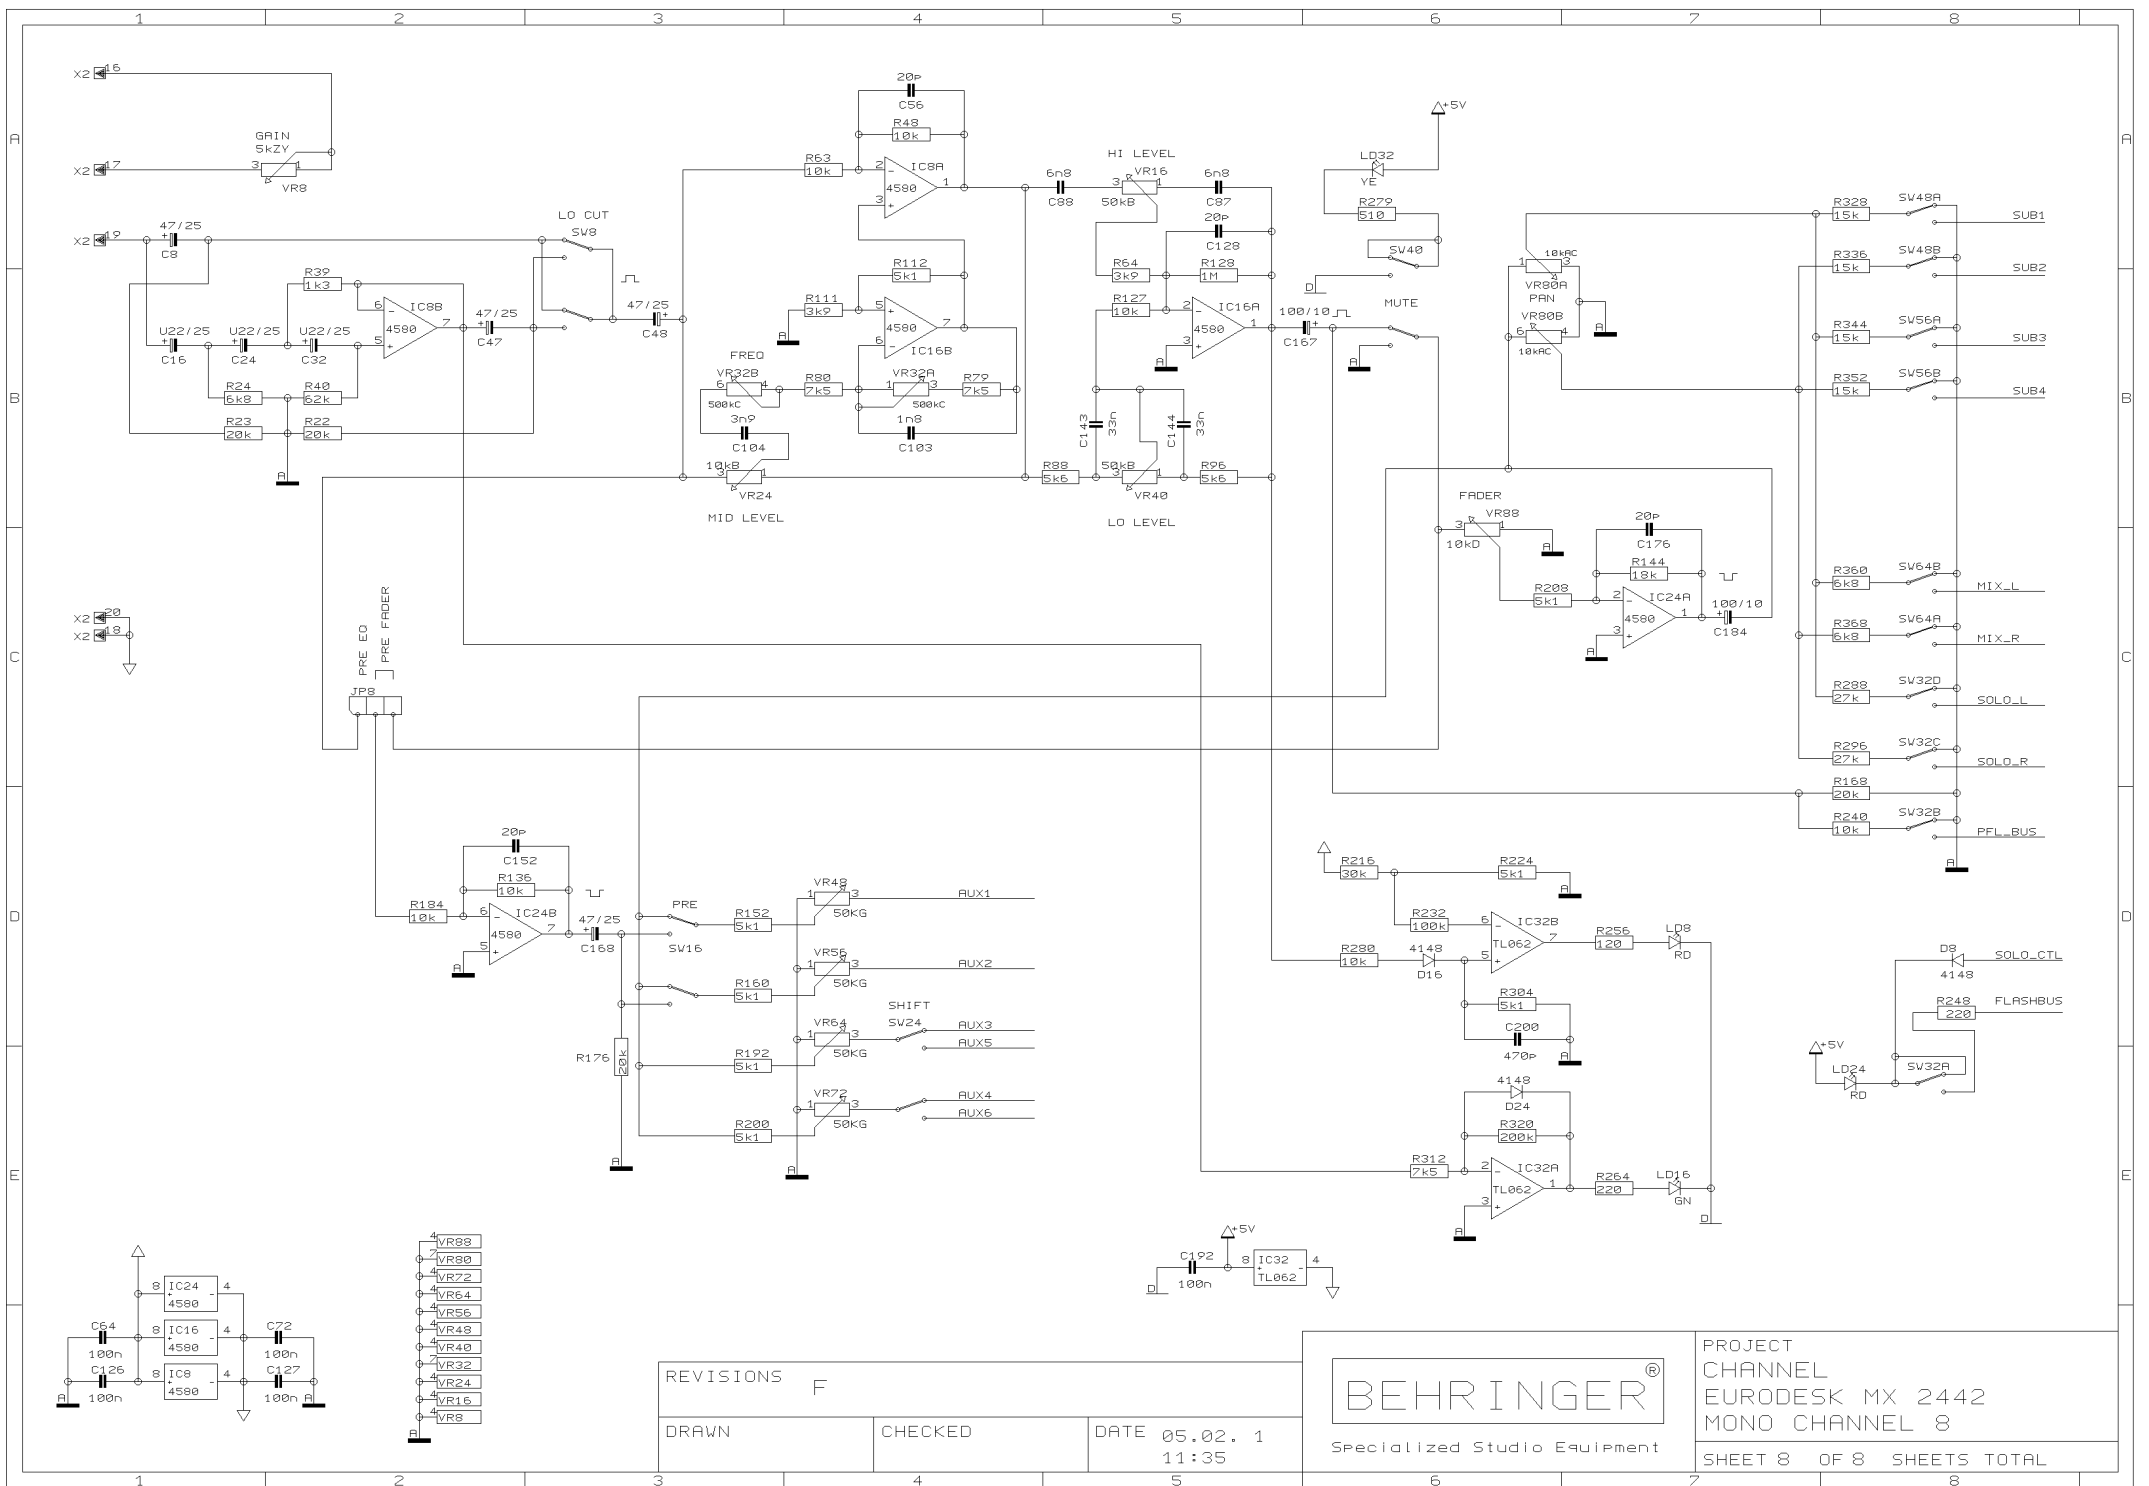

SHEET 7 OF 8 SHEETS TOTAL

- 4 VR87
- 2 VR79
- 4 VR71
- 4 VR63
- 4 VR55
- 4 VR47
- 4 VR39
- 2 VR31
- 4 VR23
- 4 VR15
- 4 VR7

REVISIONS F

DRAWN

CHECKED

DATE 05.02. 1
11:35

PROJECT
CHANNEL
EURODESK MX 2442
MONO CHANNEL 8