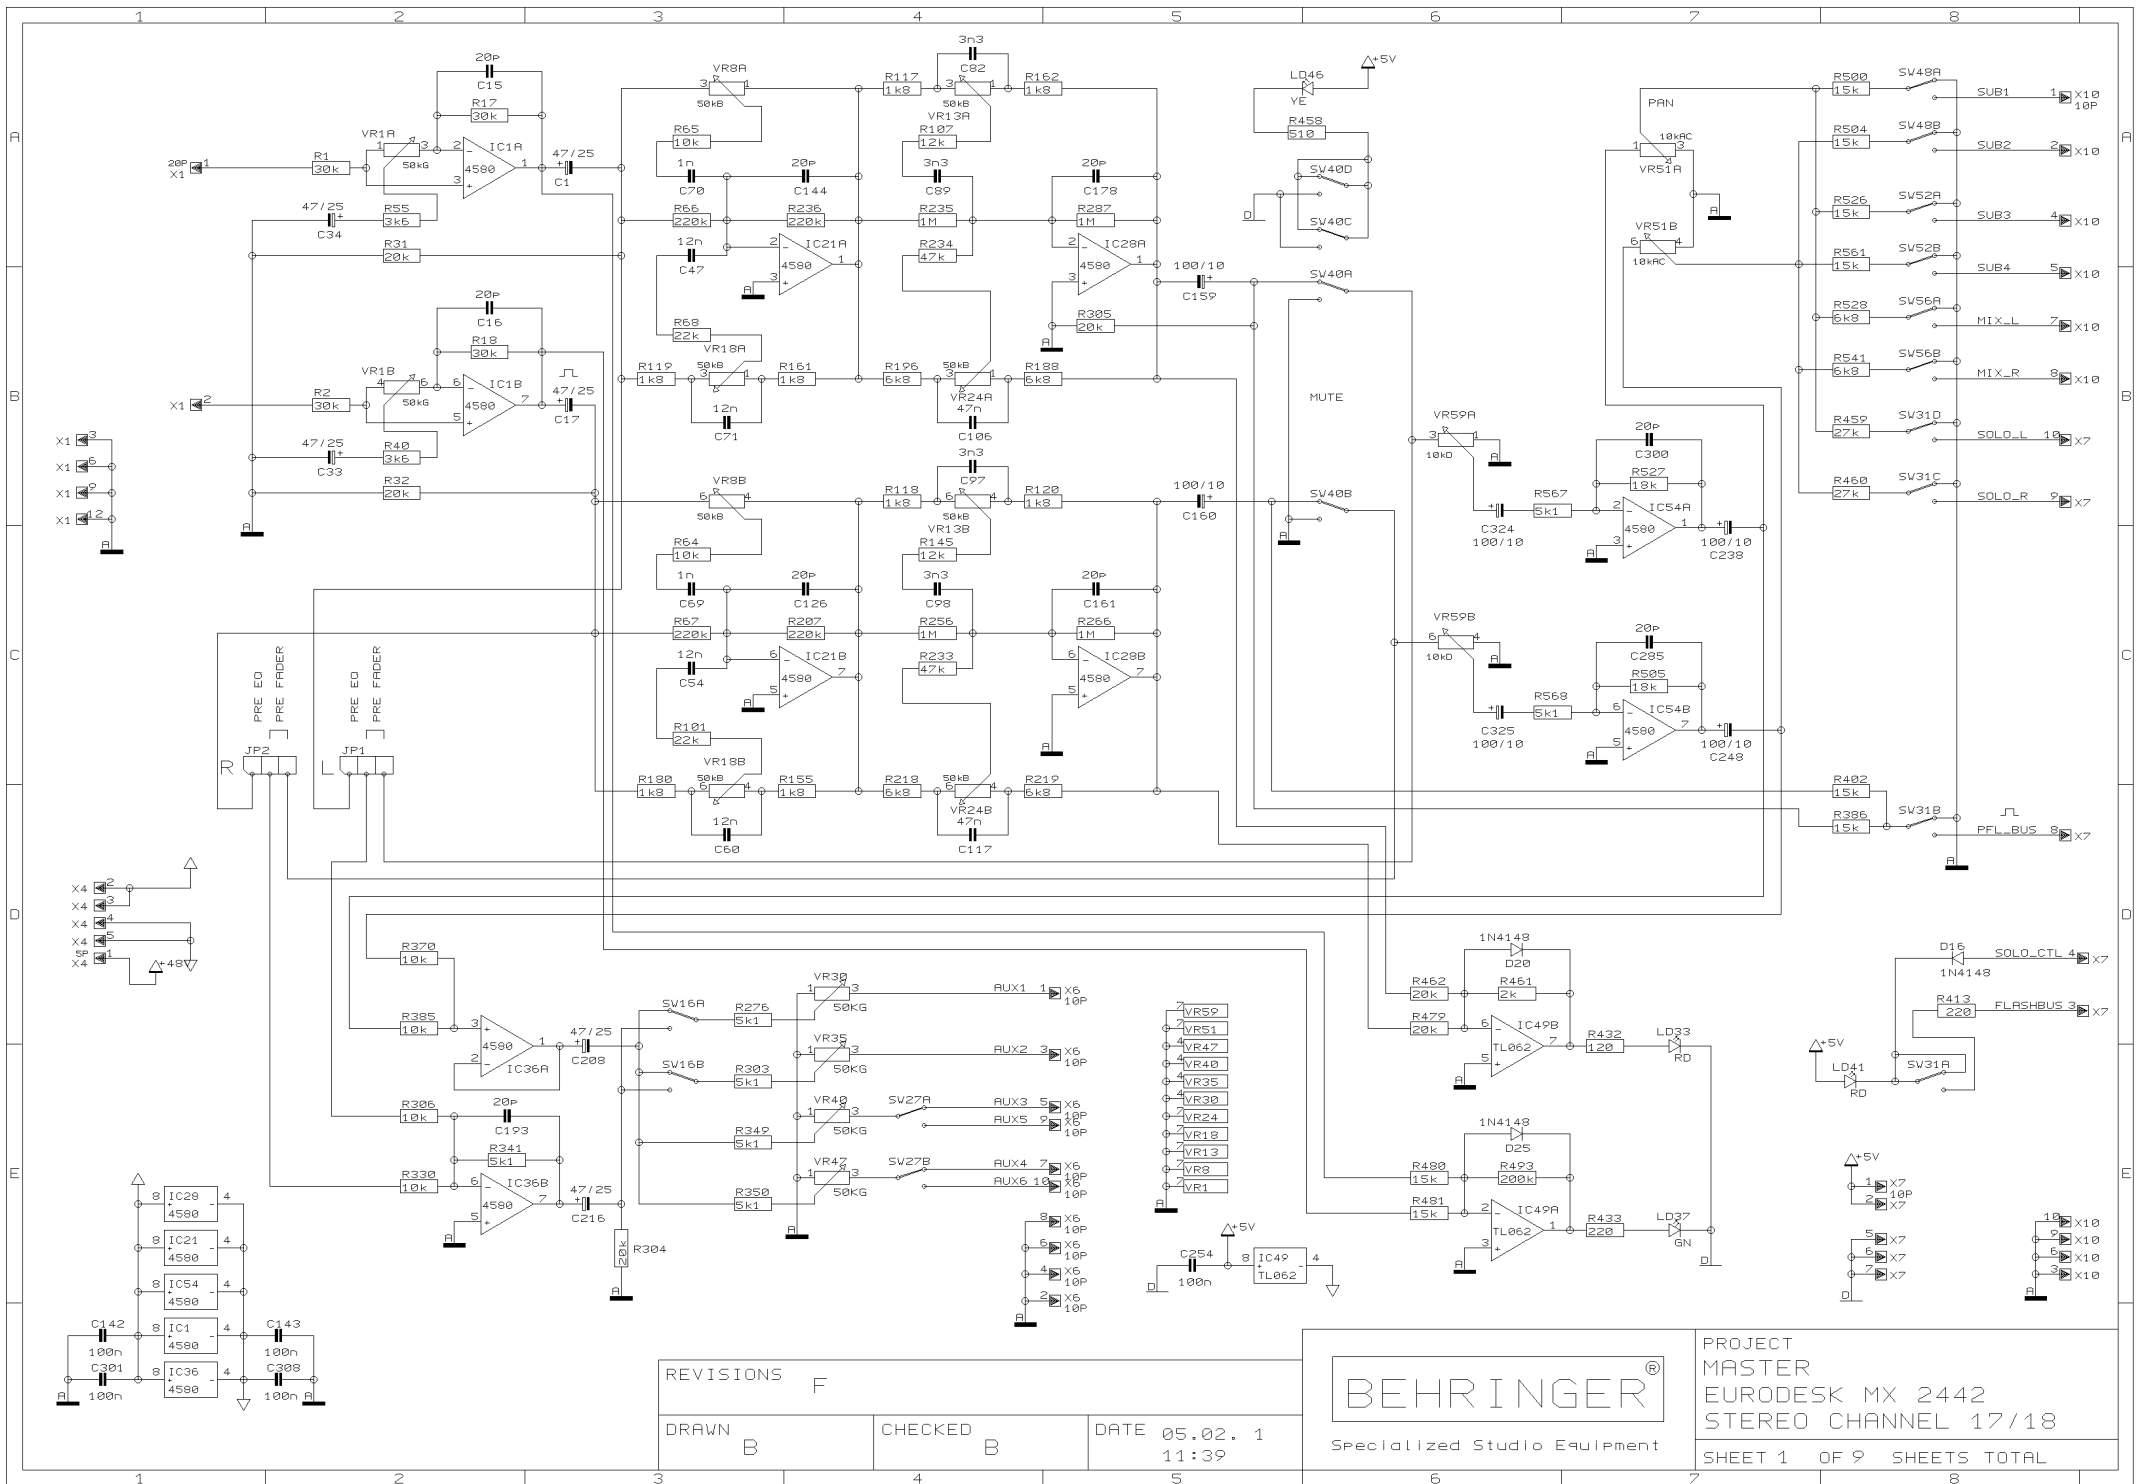

REVISIONS	F
DRAWN	B
CHECKED	B
DATE	05.02. 1 11:39

PROJECT
MASTER
EURODESK MX 2442
STEREO CHANNEL 17/18
SHEET 1 OF 9 SHEETS TOTAL