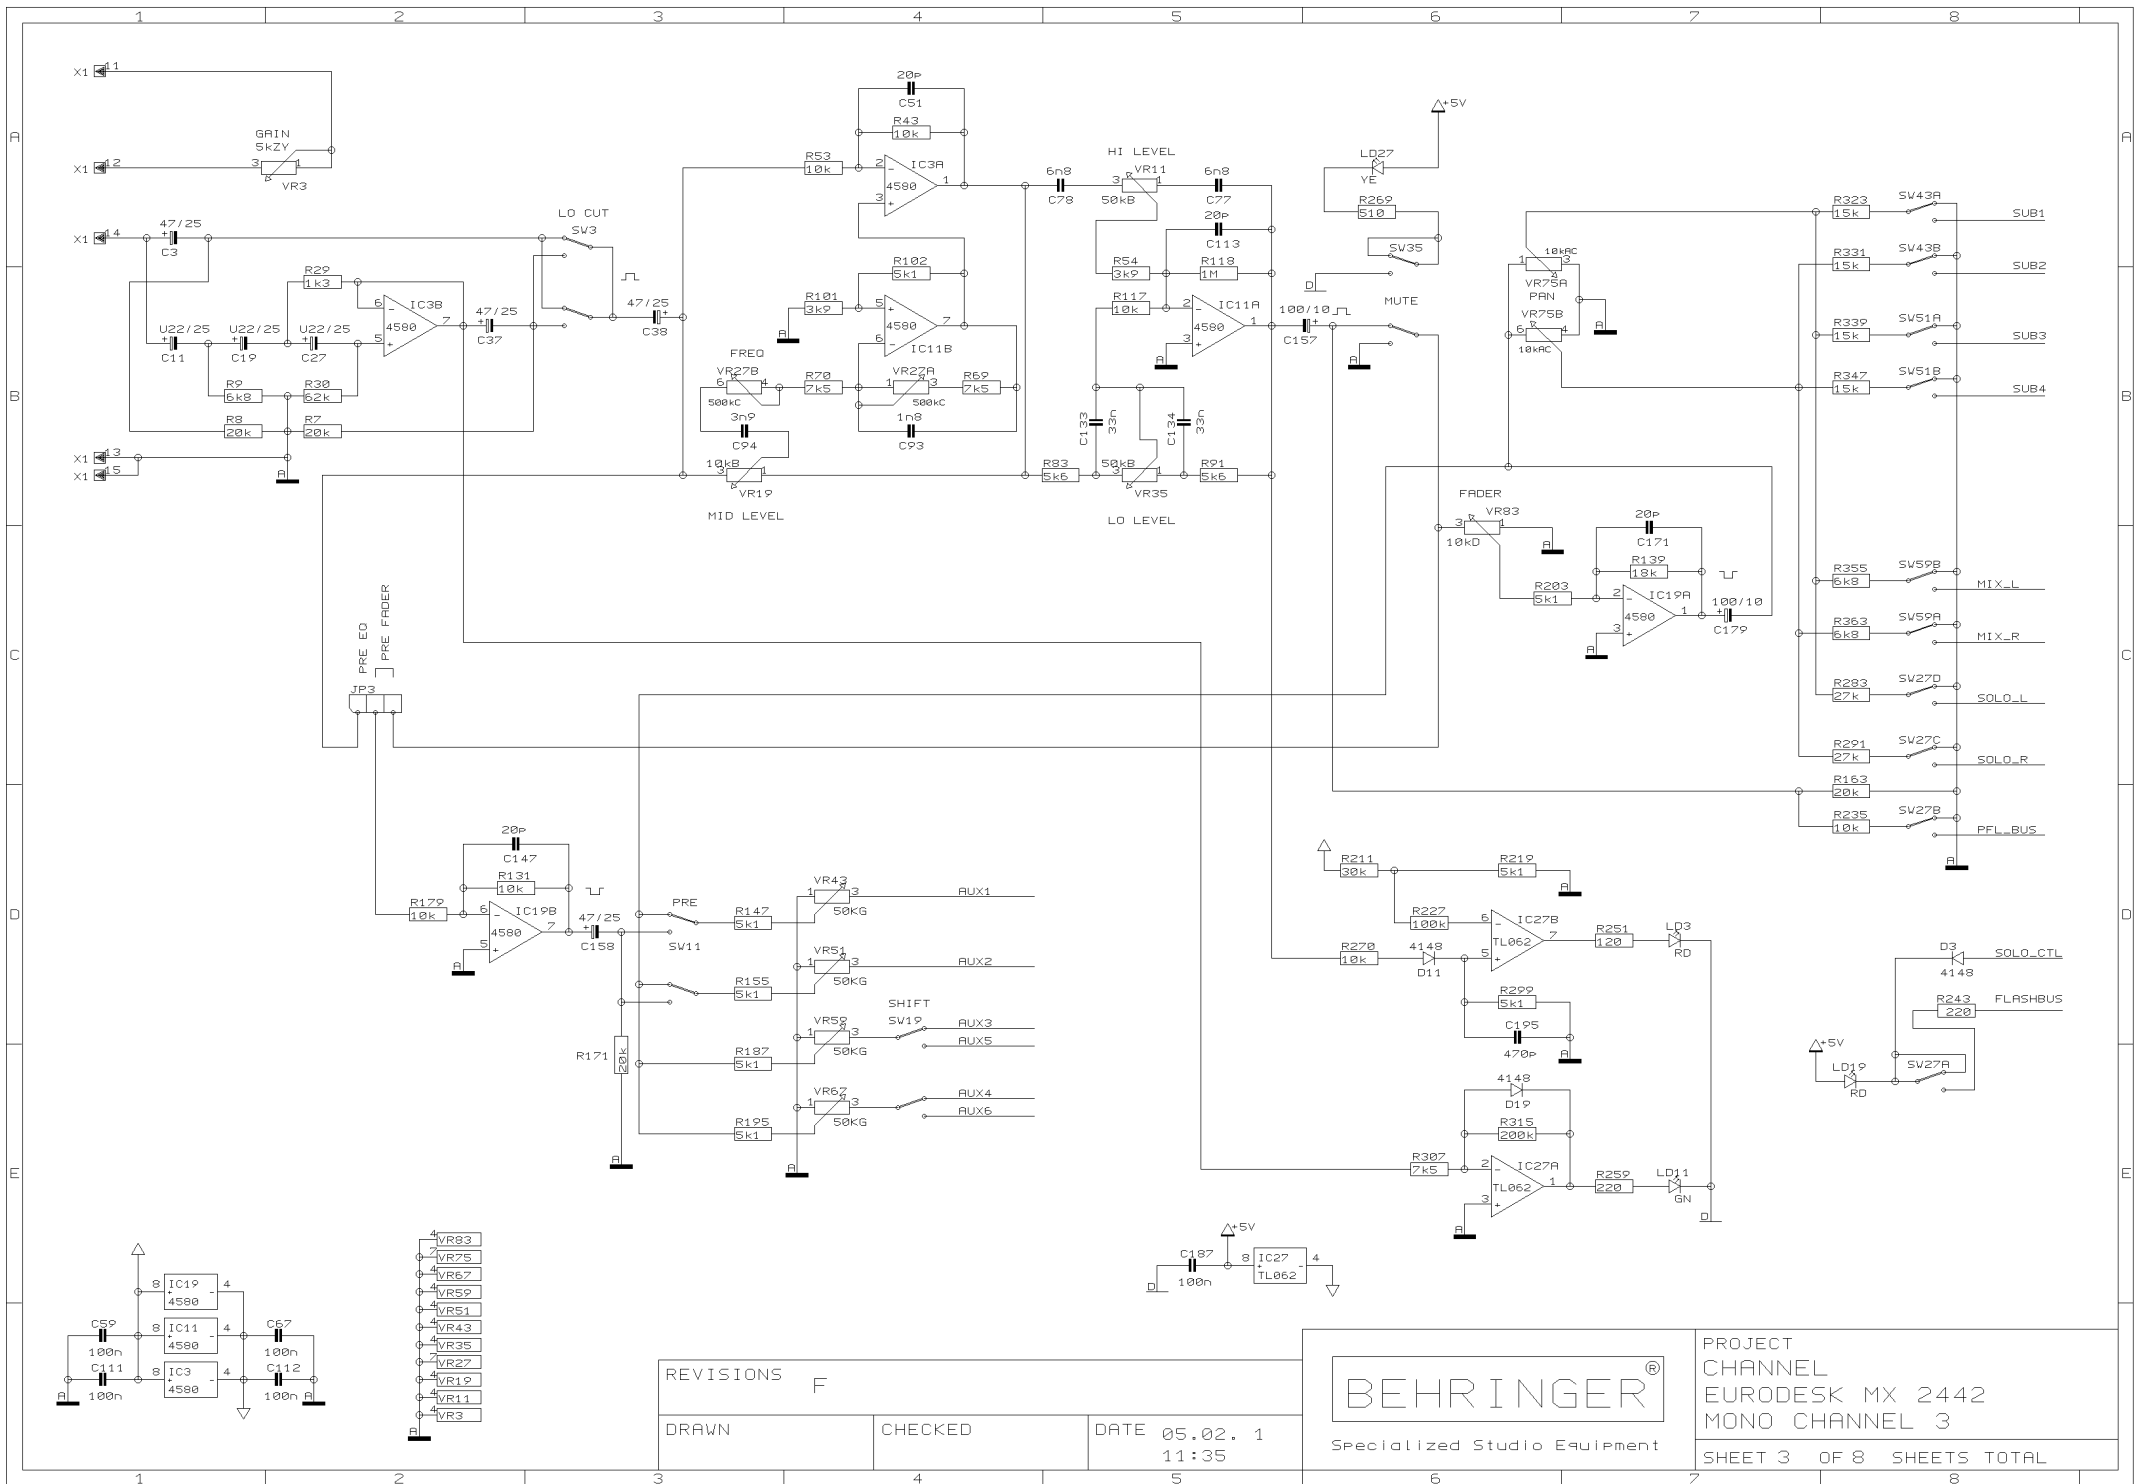

REVISIONS F

DRAWN

CHECKED

DATE 05.02. 1
11:35

PROJECT
CHANNEL
EURODESK MX 2442
MONO CHANNEL 1

SHEET 1 OF 8 SHEETS TOTAL

REVISIONS		F
DRAWN	CHECKED	DATE 05.02. 11:35

PROJECT CHANNEL EURODESK MX 2442 MONO CHANNEL 2 SHEET 2 OF 8 SHEETS TOTAL