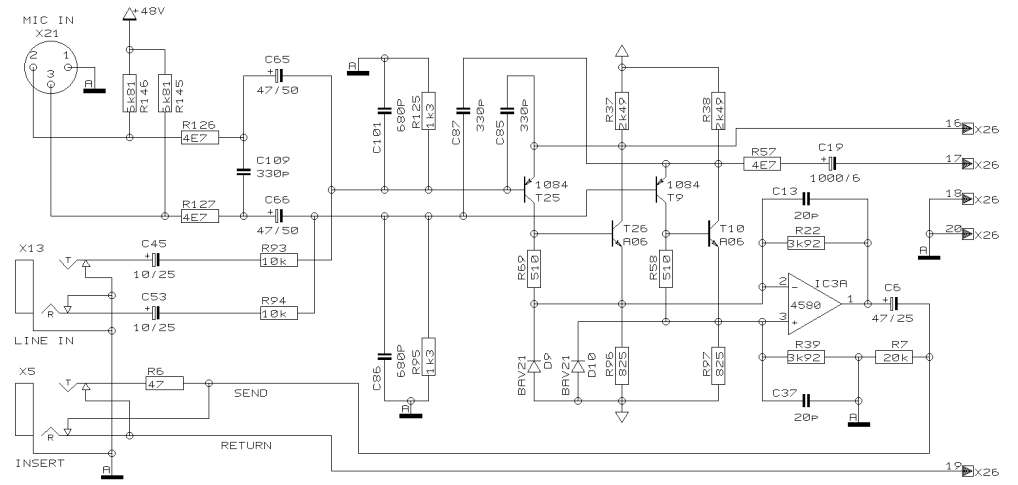

REVISIONS

D

DRAWN

R

CHECKED

R

DATE 05.02. 1

11:42

BEHRINGER®

Specialized Studio Equipment

PROJECT
MICINPUT
EURODESK MX 2442
MIC INPUTS CHANNEL 1-4

SHEET 1 OF 2 SHEETS TOTAL