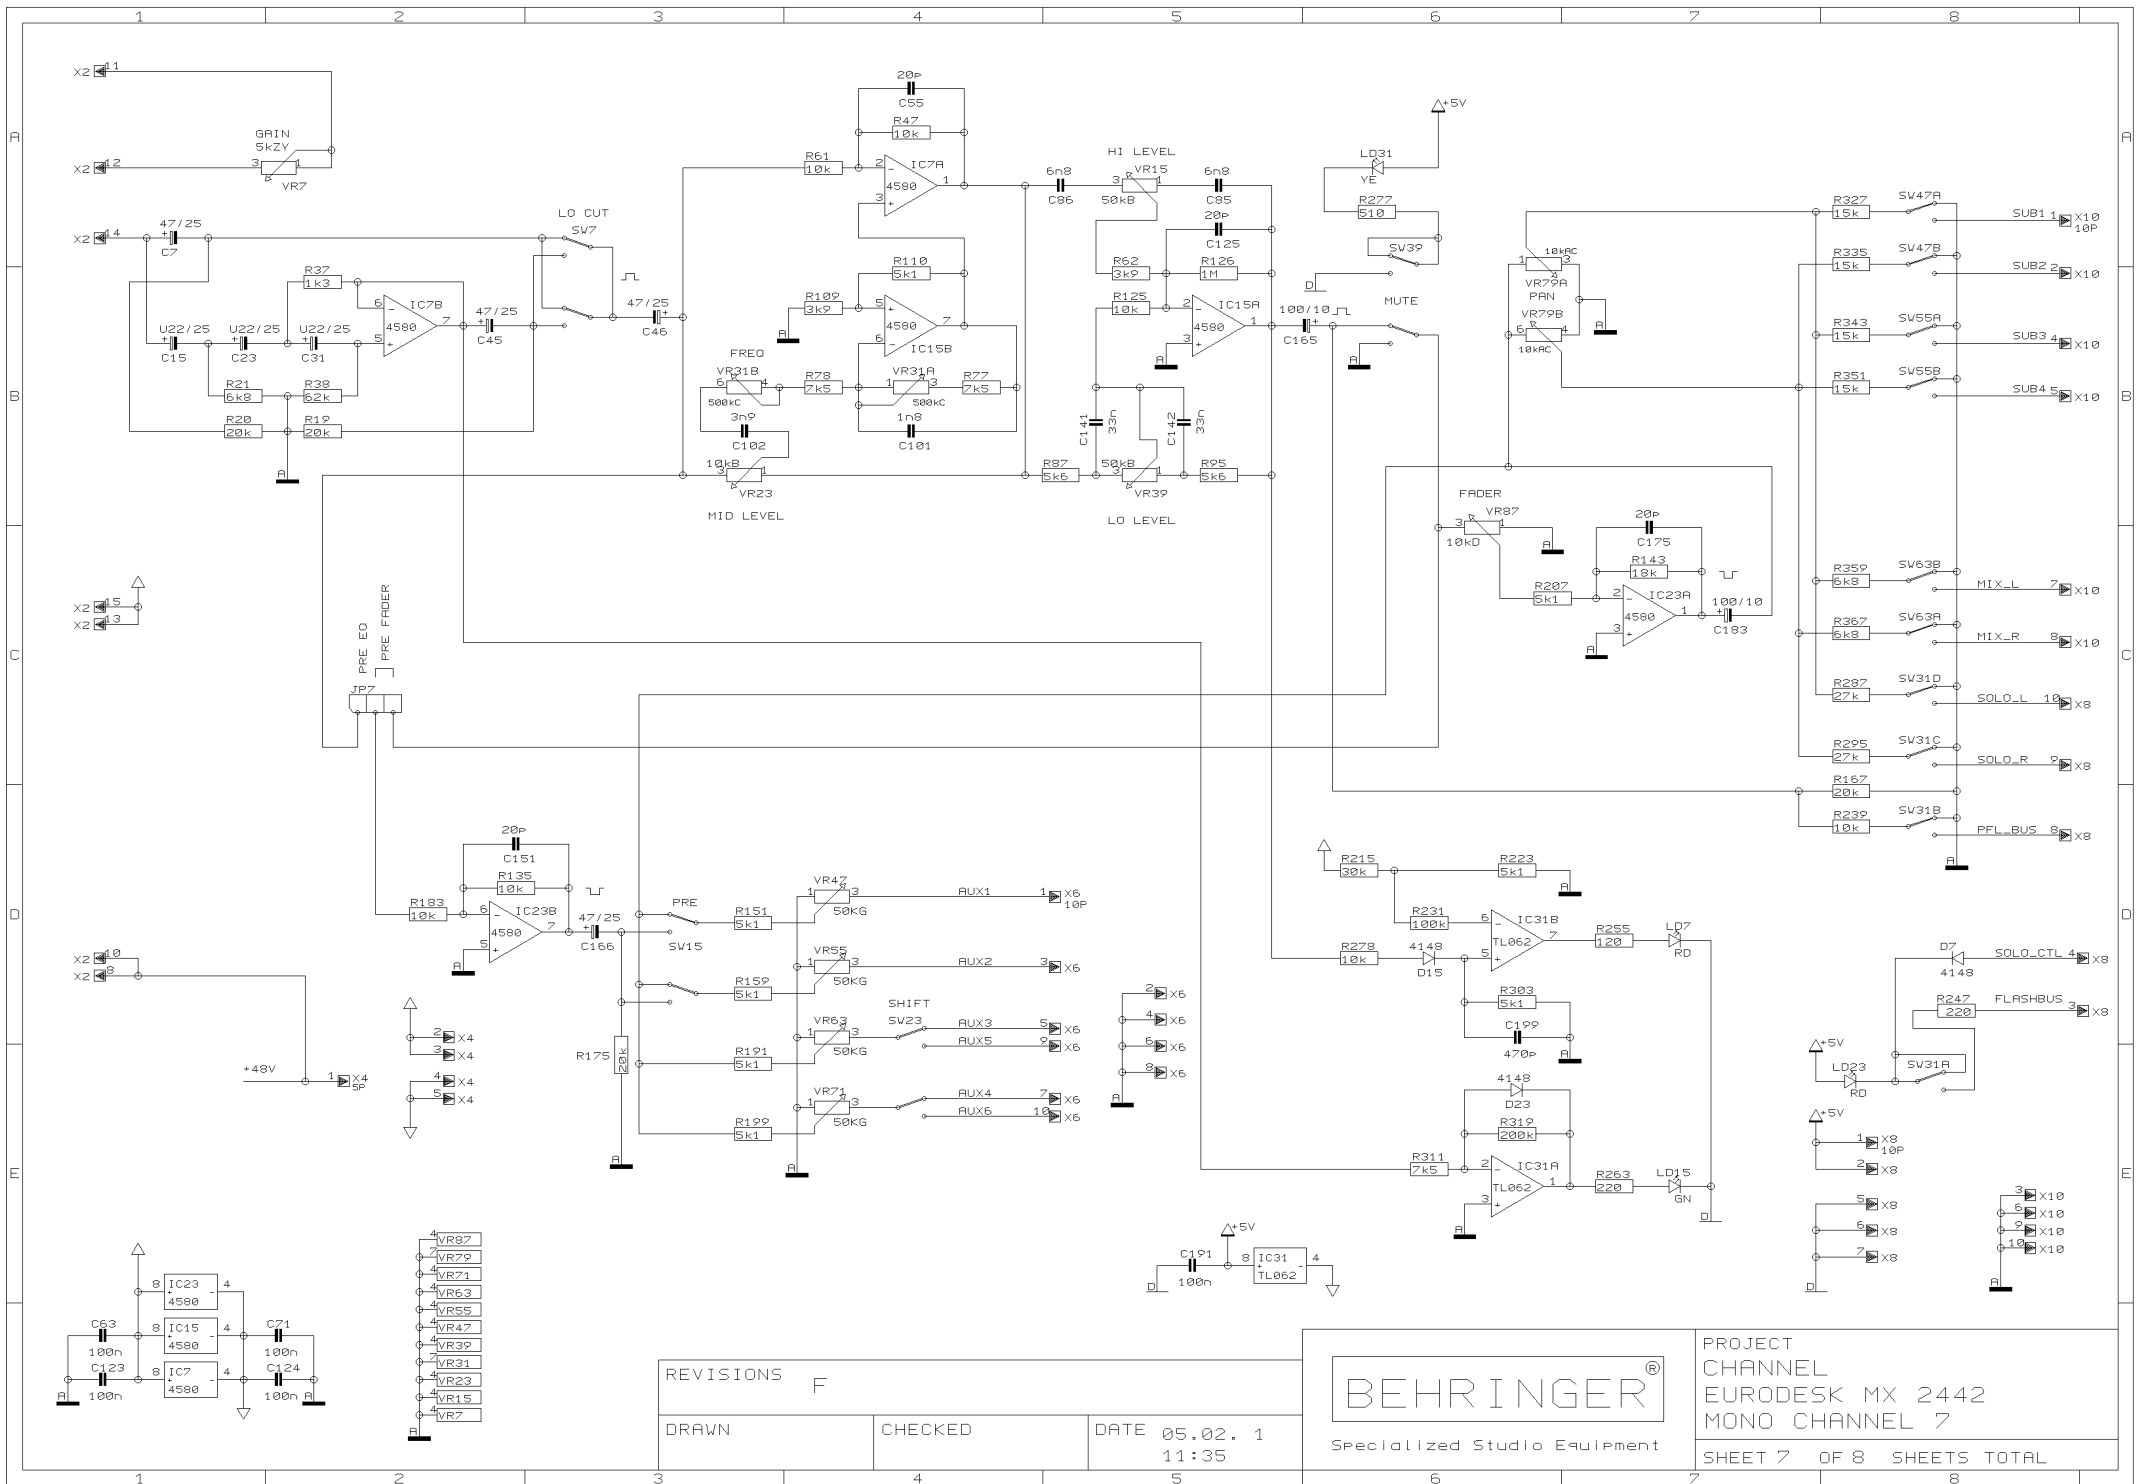

REVISIONS		F
DRAWN	CHECKED	DATE 05.02. 11:35

PROJECT
CHANNEL
EURODESK MX 2442
MONO CHANNEL 7

SHEET 7 OF 8 SHEETS TOTAL

- 4 VR87
- 2 VR79
- 4 VR71
- 4 VR63
- 4 VR55
- 4 VR47
- 4 VR39
- 2 VR31
- 4 VR23
- 4 VR15
- 4 VR7