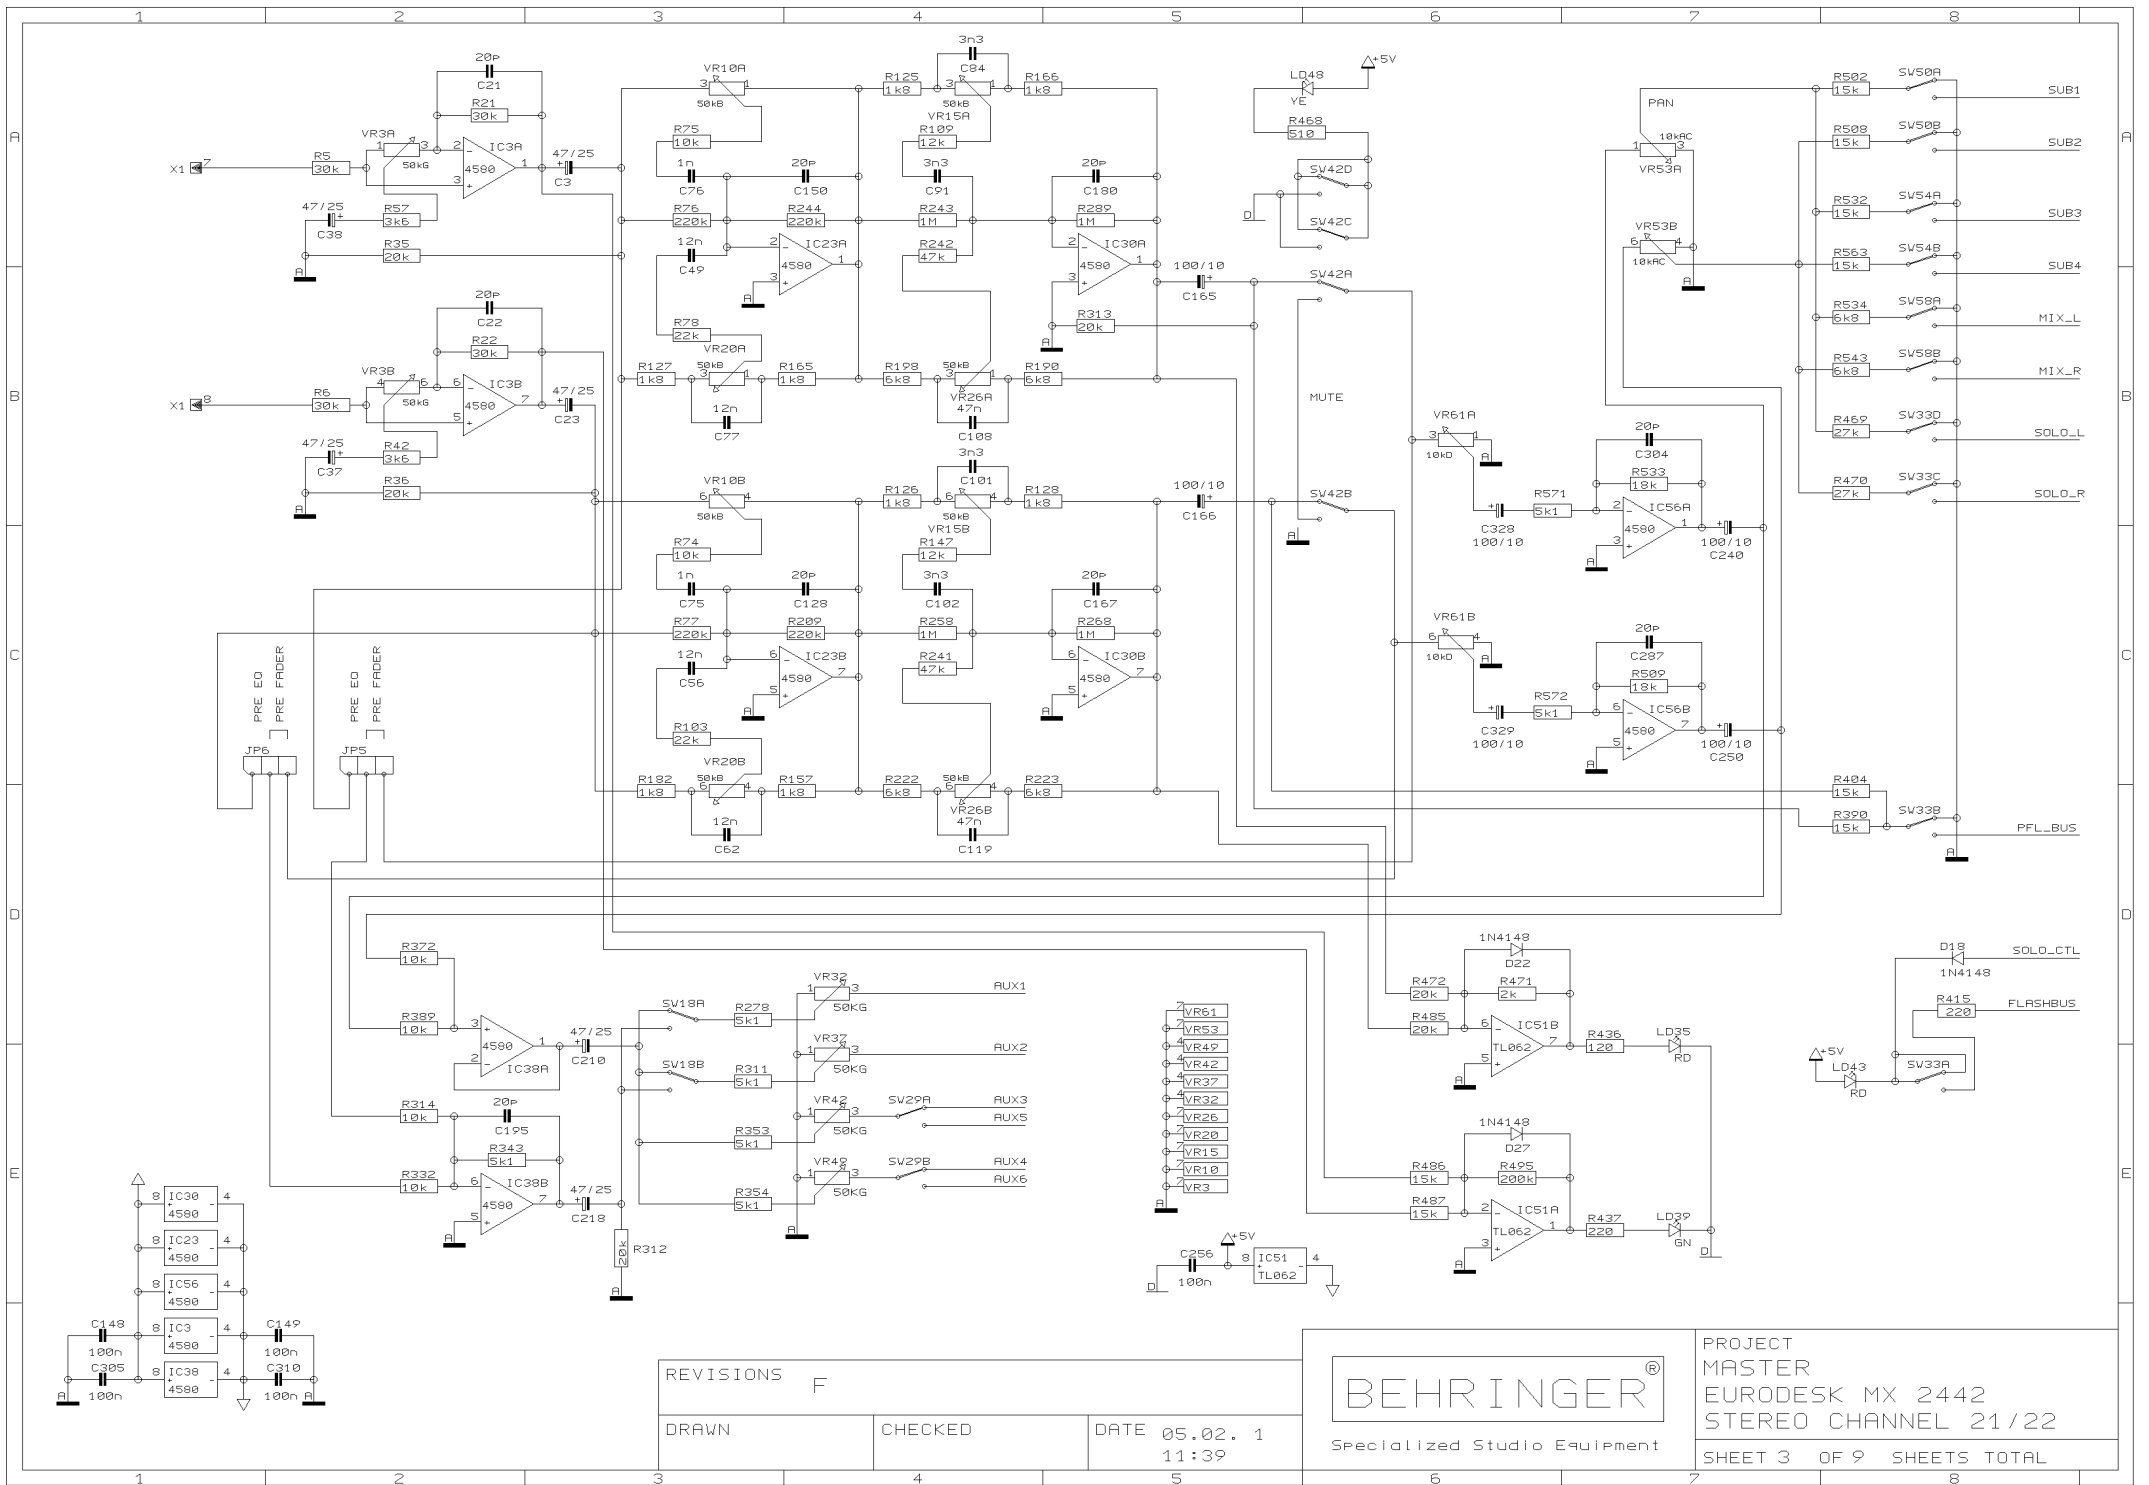

REVISIONS F

DRAWN

CHECKED

DATE 05.02. 1
11:39

PROJECT
MASTER
EURODESK MX 2442
STEREO CHANNEL 19/20
SHEET 2 OF 9 SHEETS TOTAL

REVISIONS		
F		
DRAWN	CHECKED	DATE 05.02. 11:39

PROJECT
 MASTER
 EURODESK MX 2442
 STEREO CHANNEL 21/22
 SHEET 3 OF 9 SHEETS TOTAL