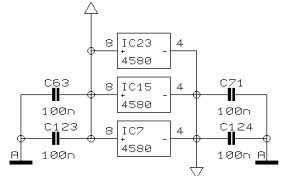

SHEET 7 OF 8 SHEETS TOTAL

- 4 VR87
- 2 VR79
- 4 VR71
- 4 VR63
- 4 VR55
- 4 VR47
- 4 VR39
- 2 VR31
- 4 VR23
- 4 VR15
- 4 VR7

REVISIONS F

DRAWN

CHECKED

DATE 05.02. 1
11:35

PROJECT
CHANNEL
EURODESK MX 2442
MONO CHANNEL 8