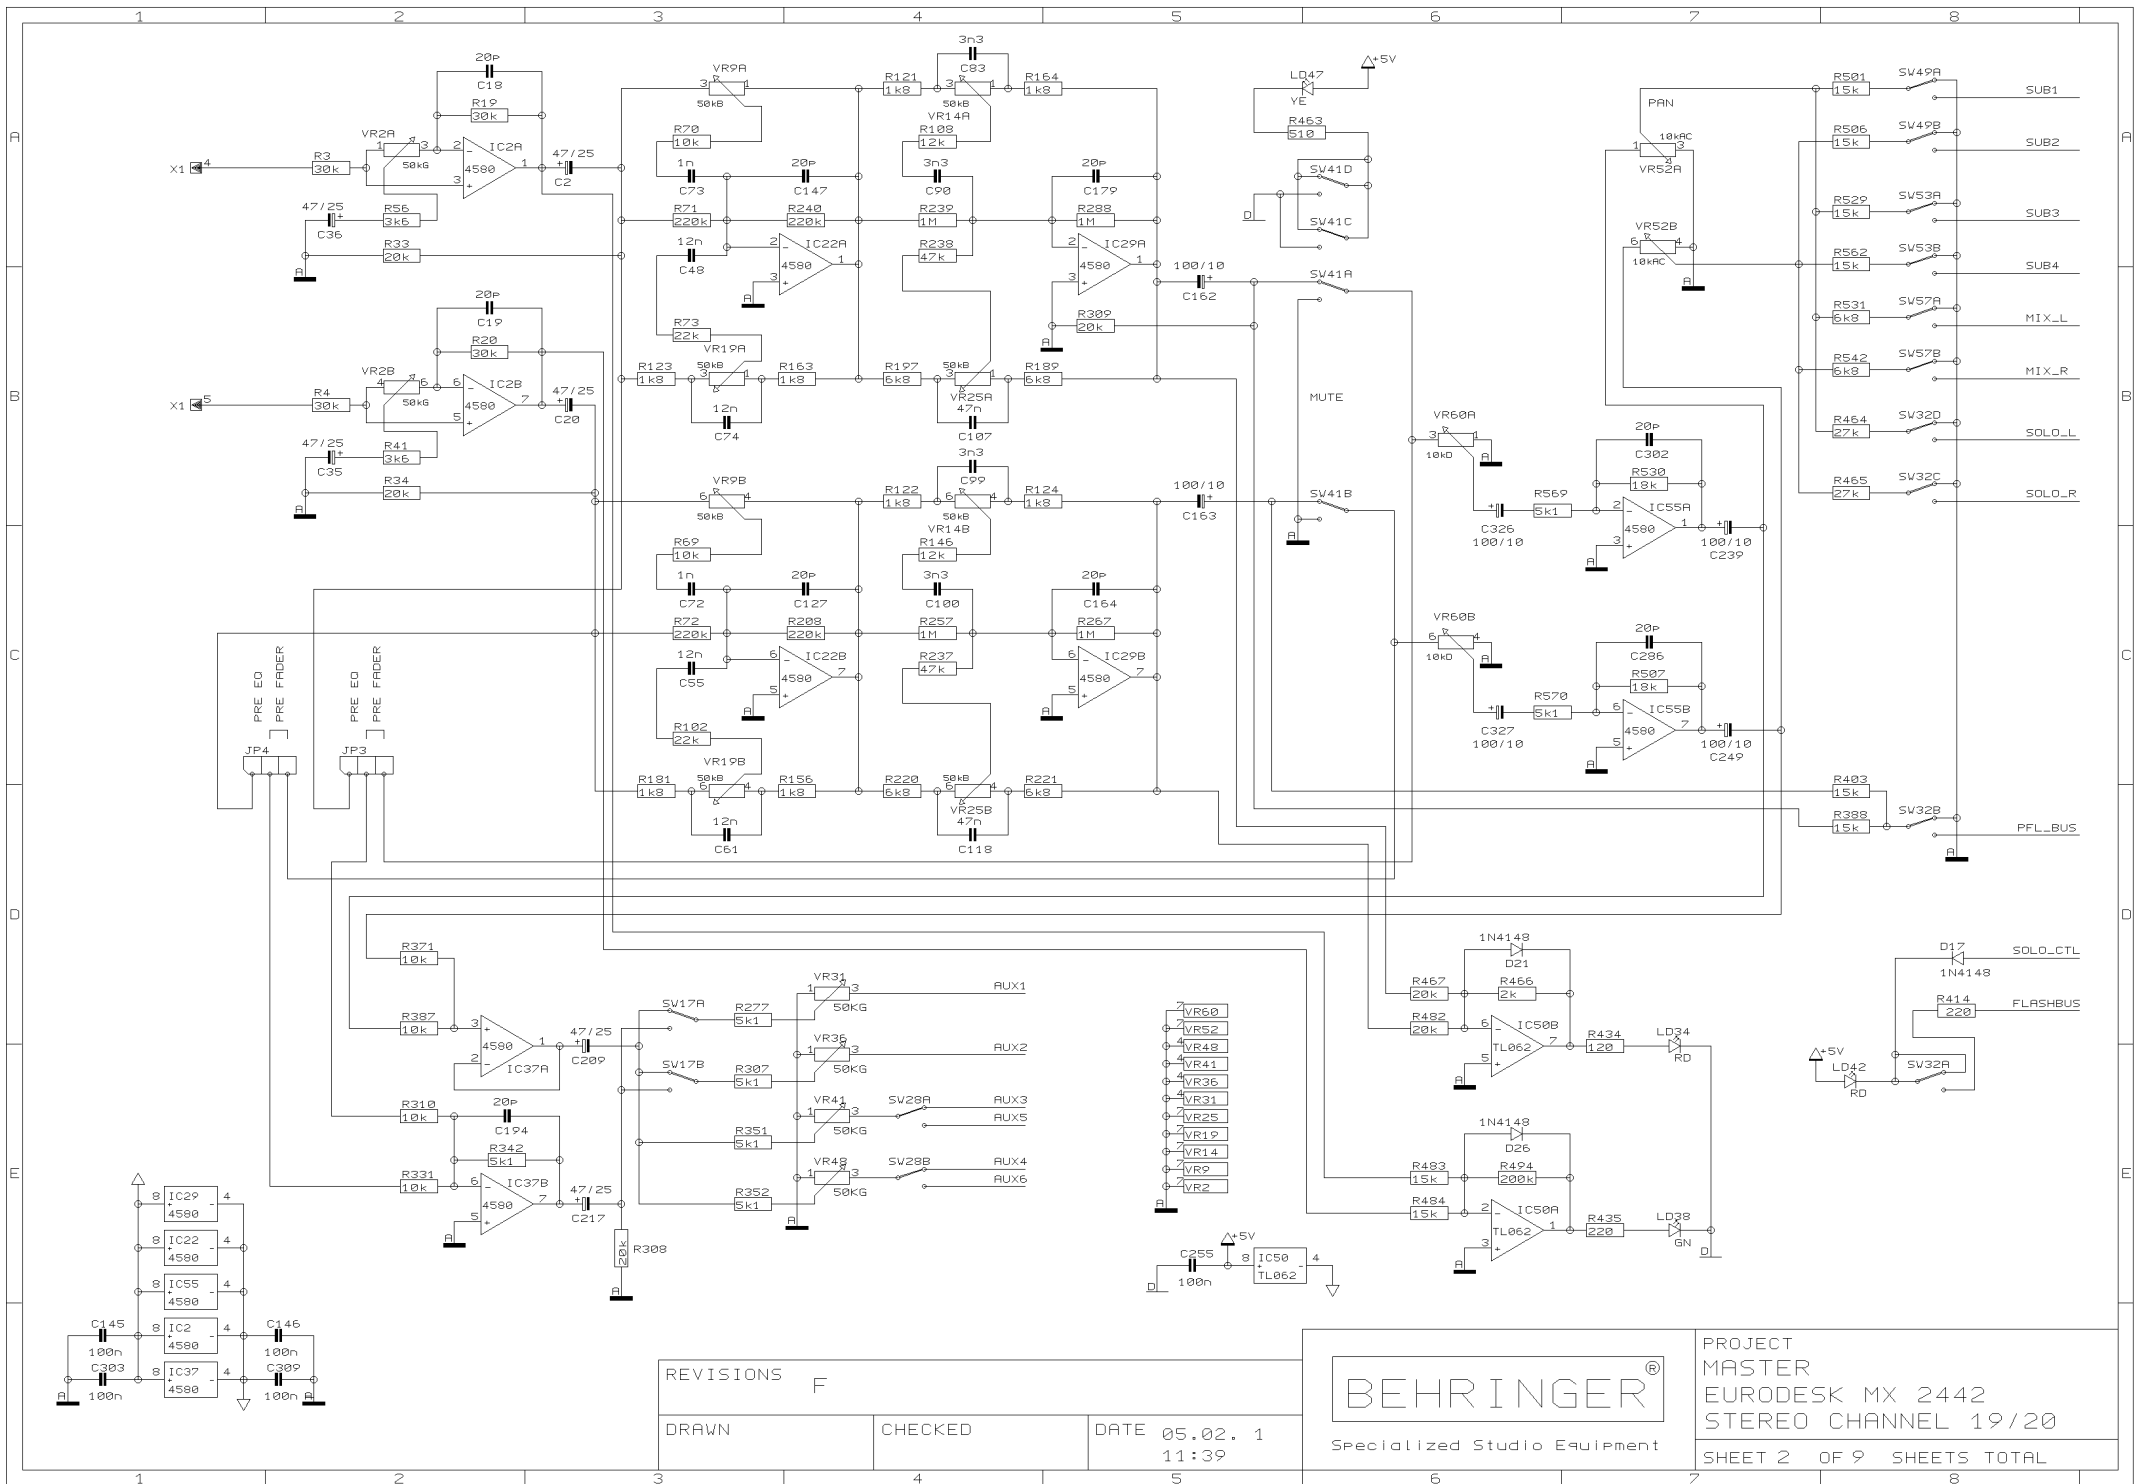

REVISIONS F

DRAWN

CHECKED

DATE 05.02. 1
11:39

PROJECT
MASTER
EURODESK MX 2442
STEREO CHANNEL 19/20
SHEET 2 OF 9 SHEETS TOTAL

REVISIONS		
F		
DRAWN	CHECKED	DATE 05.02. 11:39

PROJECT
 MASTER
 EURODESK MX 2442
 STEREO CHANNEL 21/22
 SHEET 3 OF 9 SHEETS TOTAL