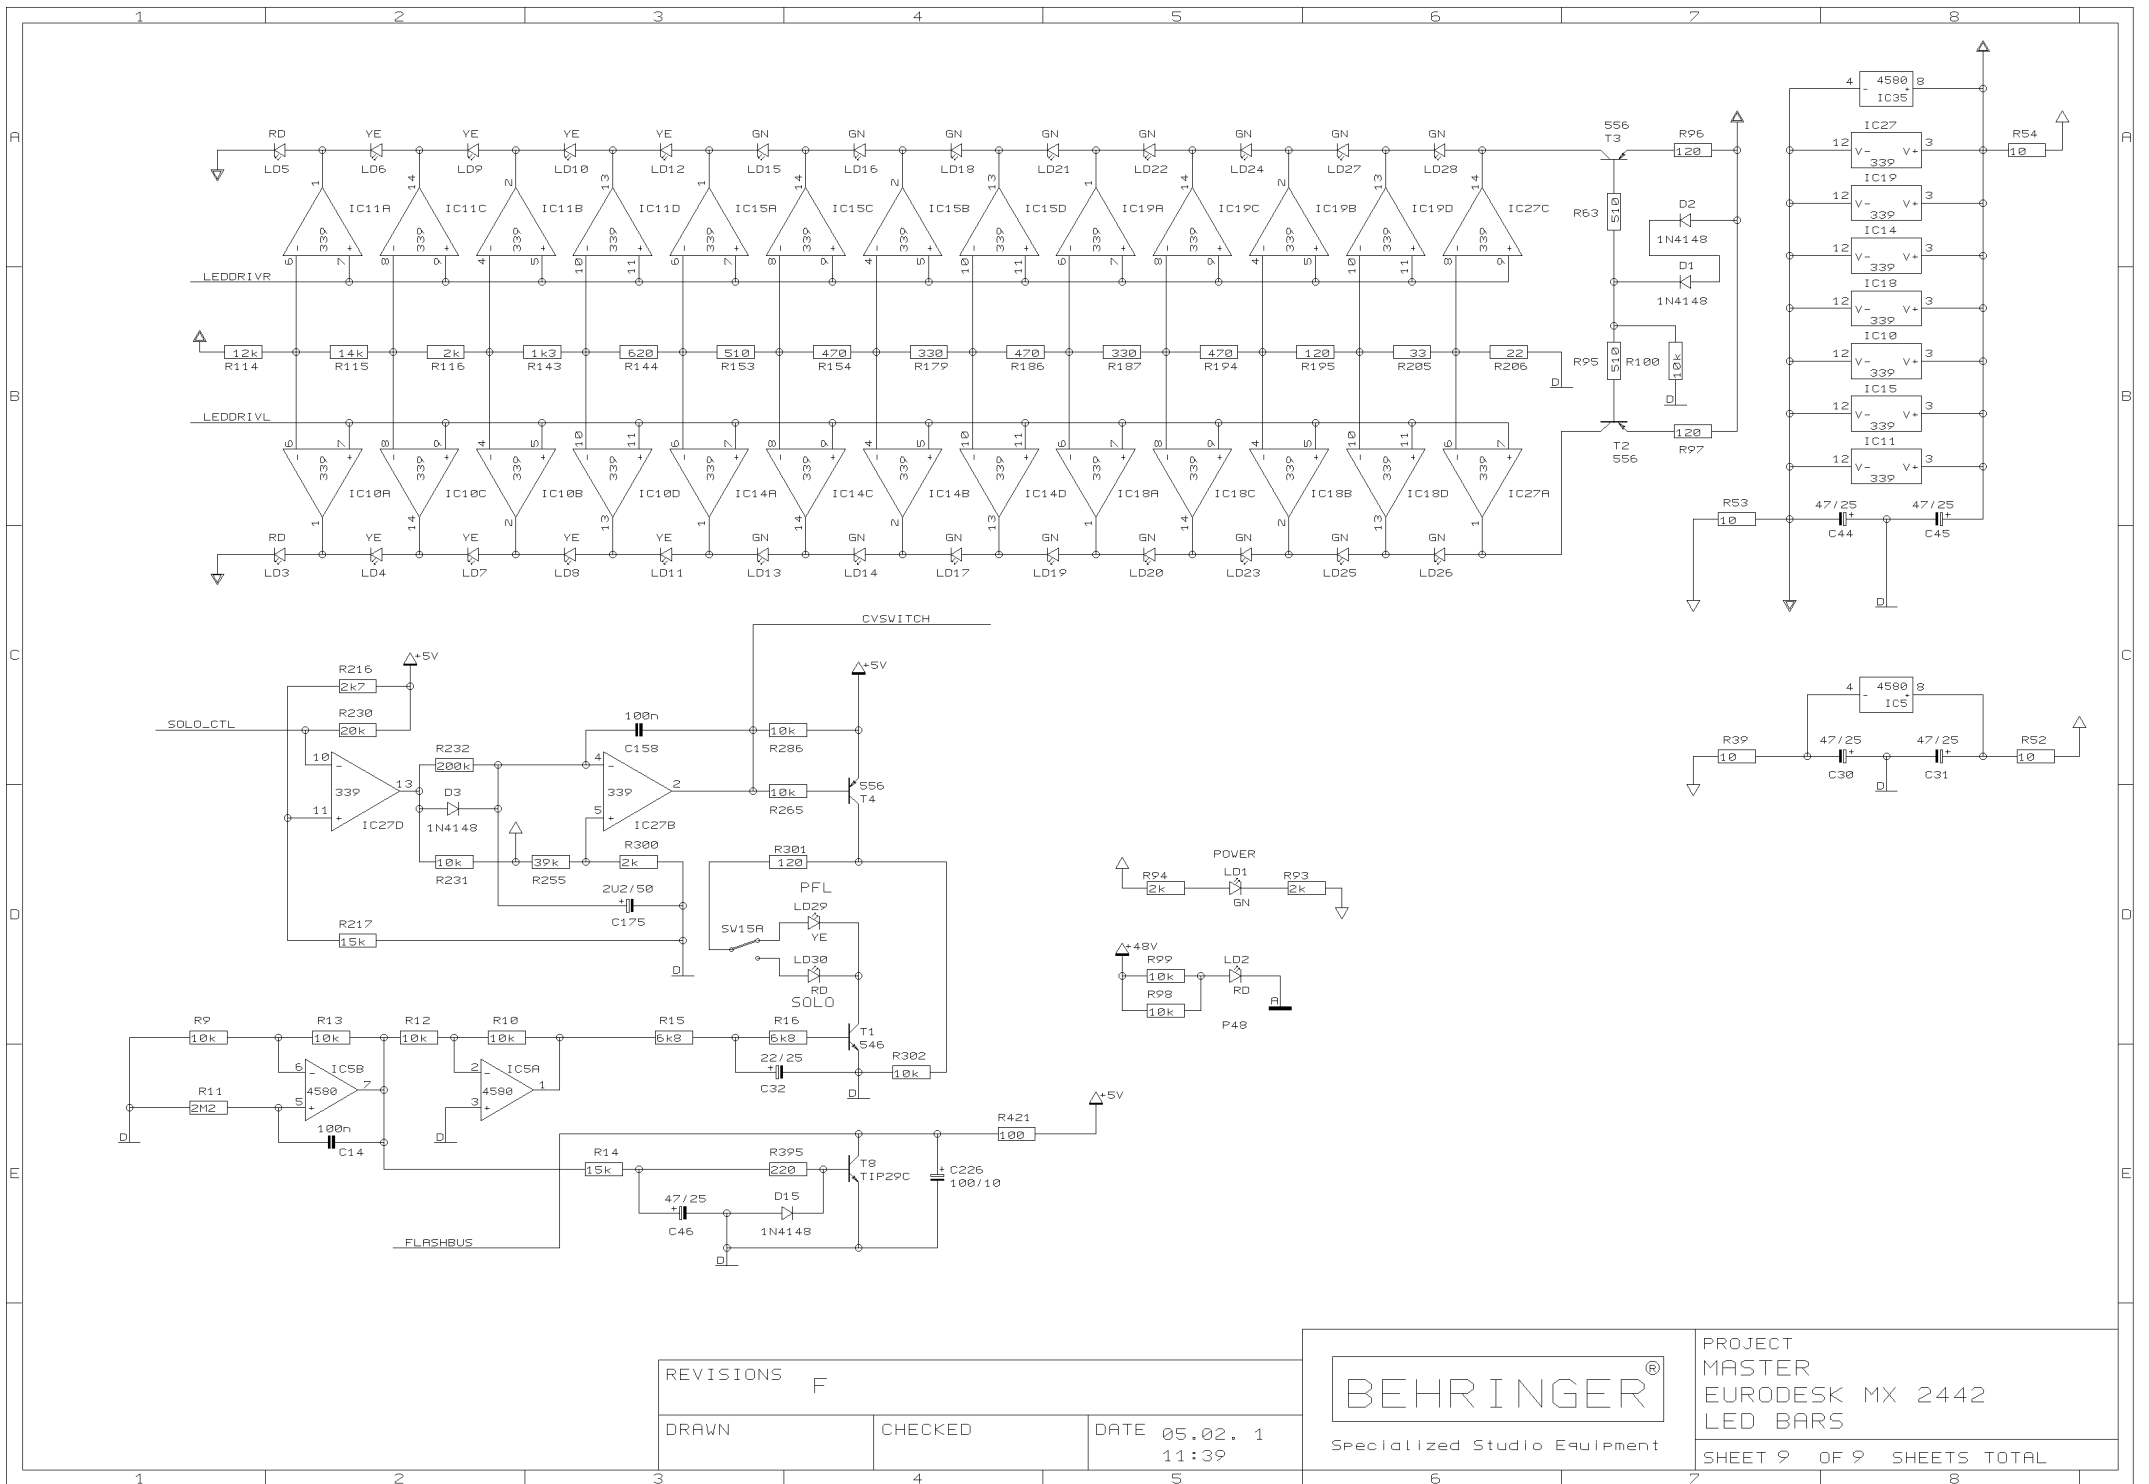

REVISIONS		
F		
DRAWN	CHECKED	DATE 05.02. 11:39