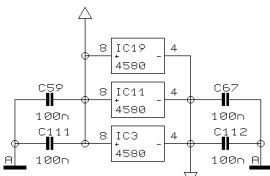

REVISIONS		F
DRAWN	CHECKED	DATE 05.02. 11:35

PROJECT CHANNEL EURODESK MX 2442 MONO CHANNEL 3
SHEET 3 OF 8 SHEETS TOTAL