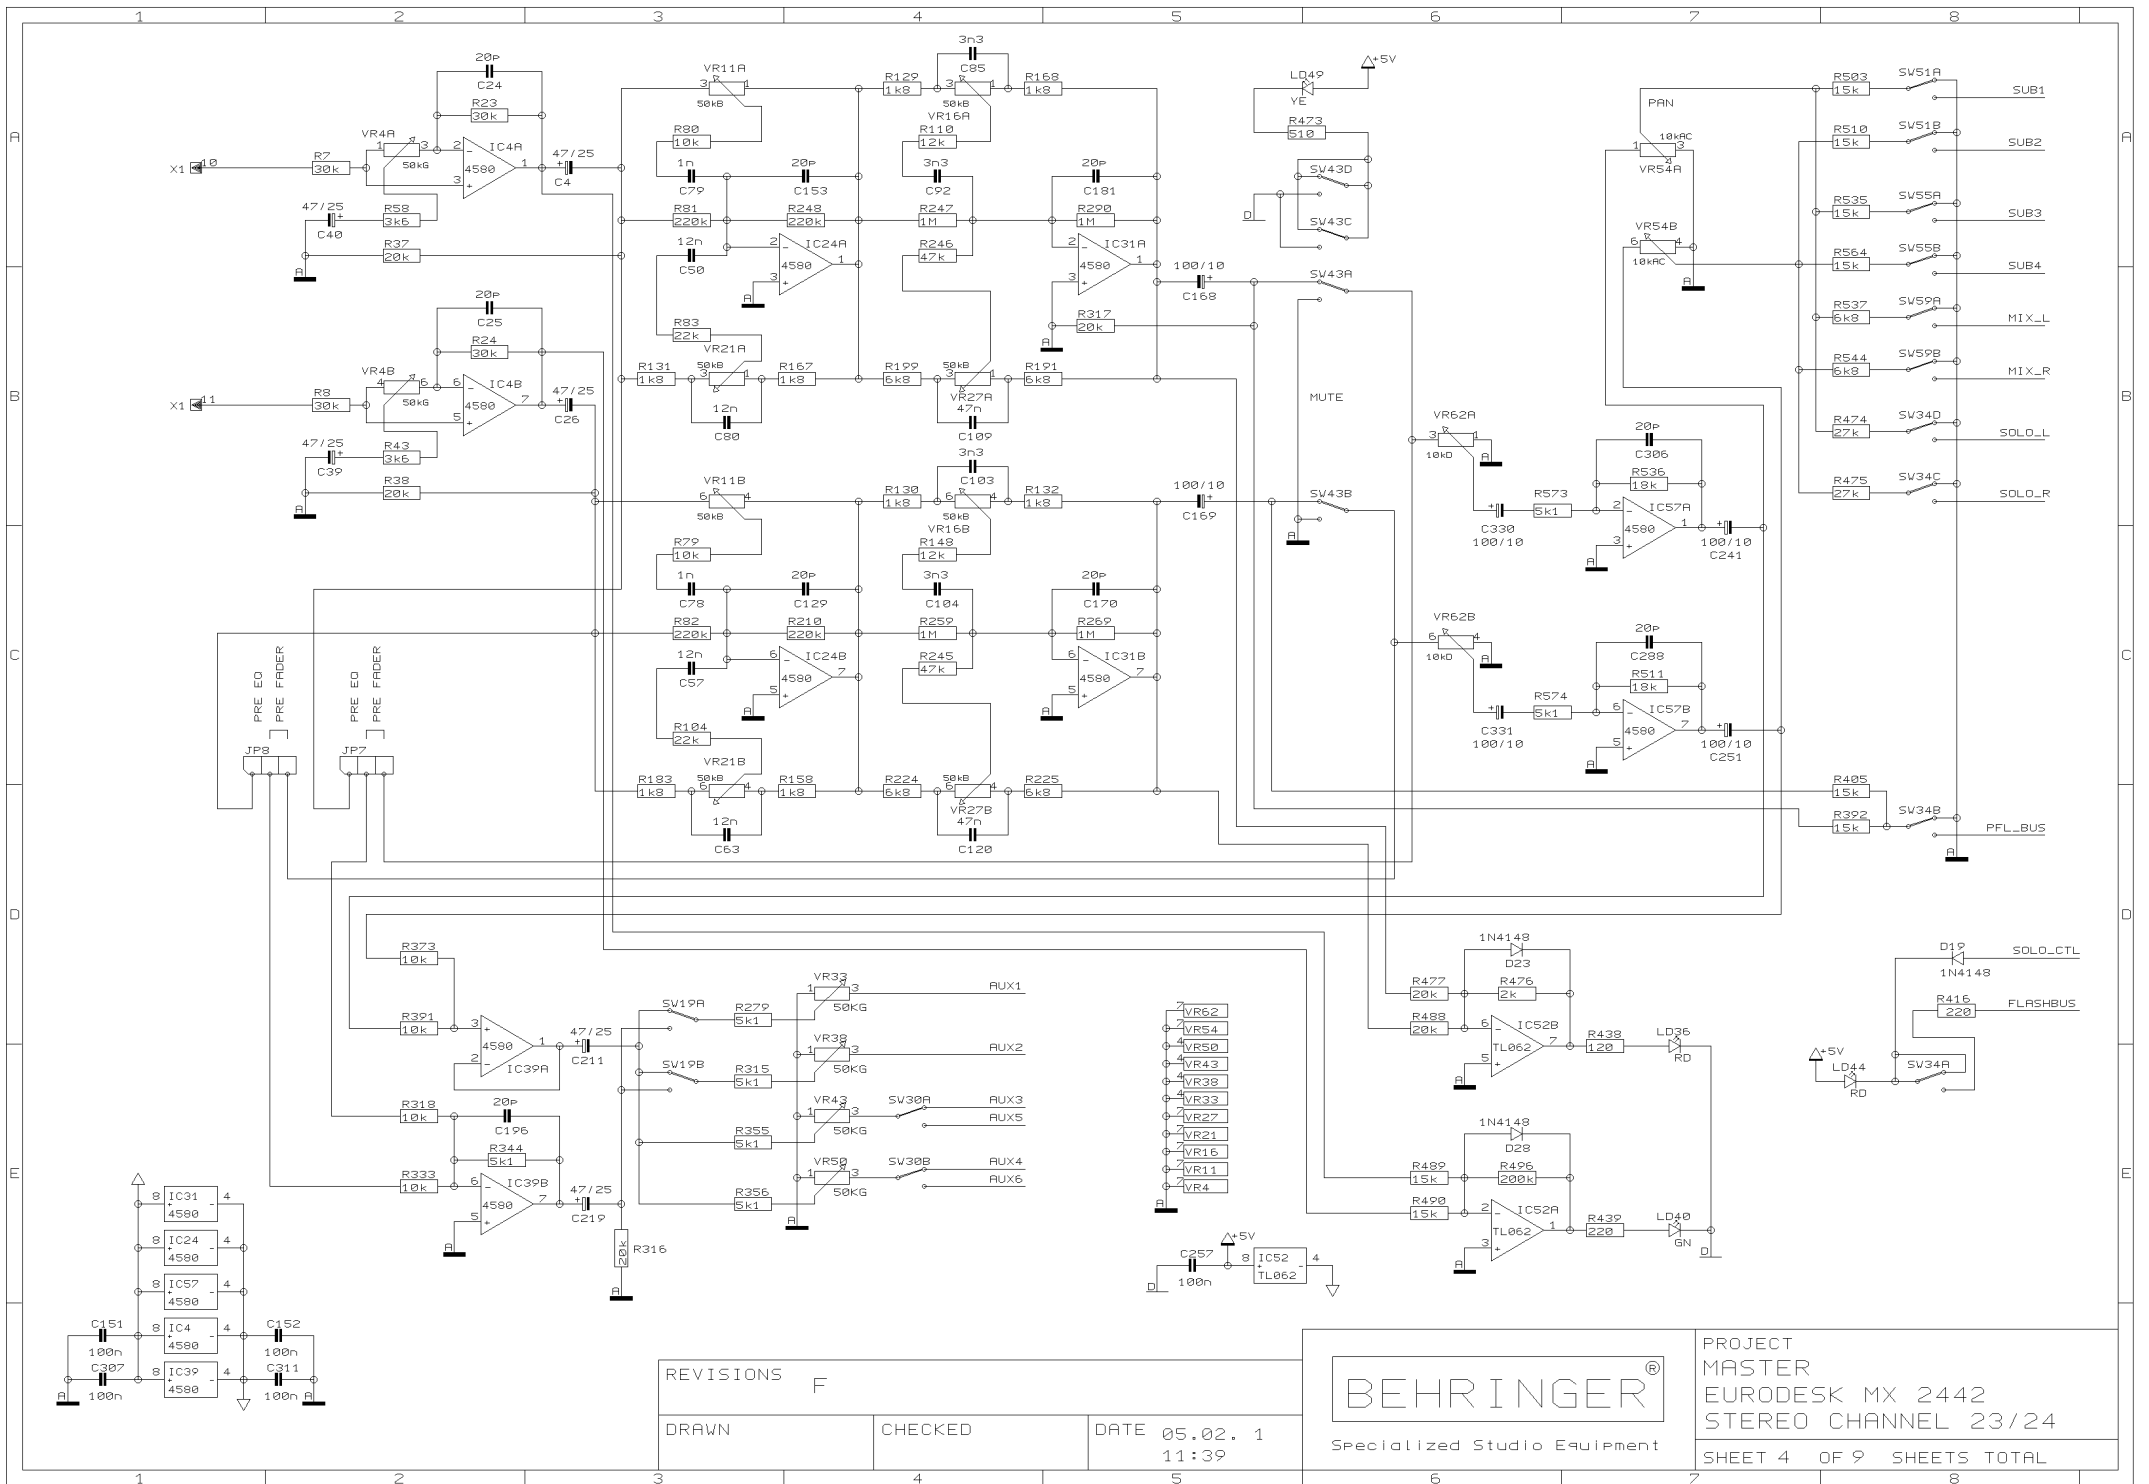

REVISIONS F

DRAWN

CHECKED

DATE 05.02. 1
11:39

PROJECT
MASTER
EURODESK MX 2442
STEREO CHANNEL 19/20
SHEET 2 OF 9 SHEETS TOTAL

REVISIONS		
F		
DRAWN	CHECKED	DATE 05.02. 11:39

PROJECT
 MASTER
 EURODESK MX 2442
 STEREO CHANNEL 21/22
 SHEET 3 OF 9 SHEETS TOTAL