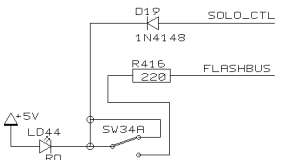

REVISIONS		F
DRAWN	CHECKED	DATE 05.02. 1 11:39

PROJECT
MASTER
EURODESK MX 2442
STEREO CHANNEL 23/24
SHEET 4 OF 9 SHEETS TOTAL