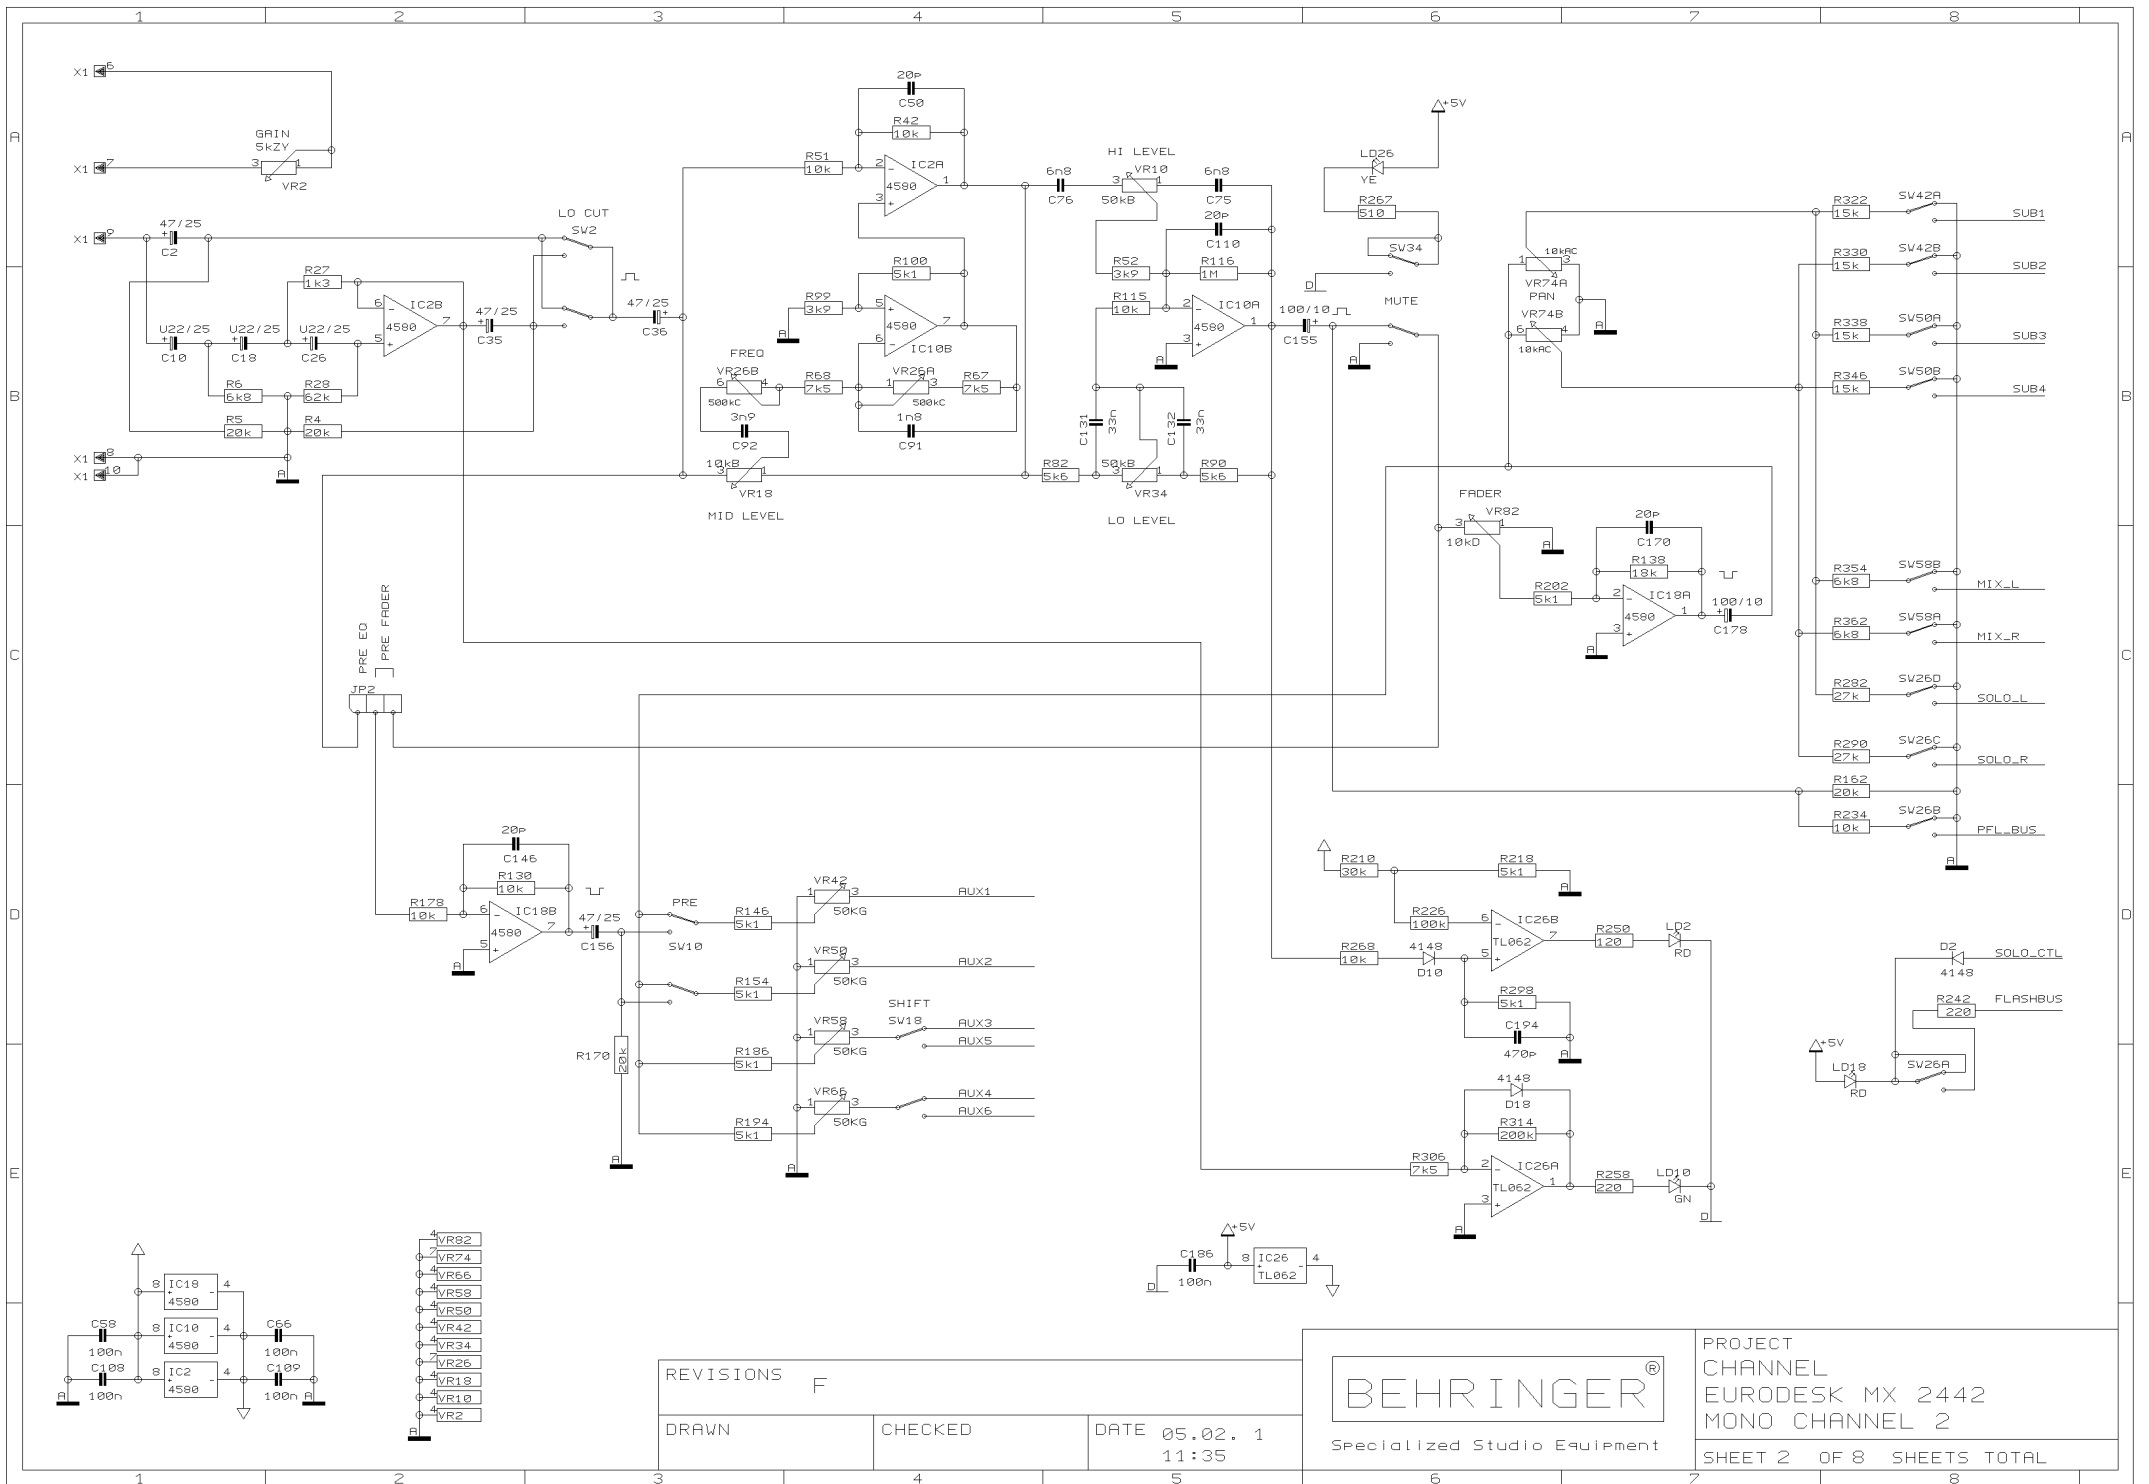

REVISIONS F

DRAWN

CHECKED

DATE 05.02. 1
11:35

PROJECT
CHANNEL
EURODESK MX 2442
MONO CHANNEL 1

SHEET 1 OF 8 SHEETS TOTAL

REVISIONS		F
DRAWN	CHECKED	DATE 05.02. 11:35

PROJECT CHANNEL EURODESK MX 2442 MONO CHANNEL 2 SHEET 2 OF 8 SHEETS TOTAL