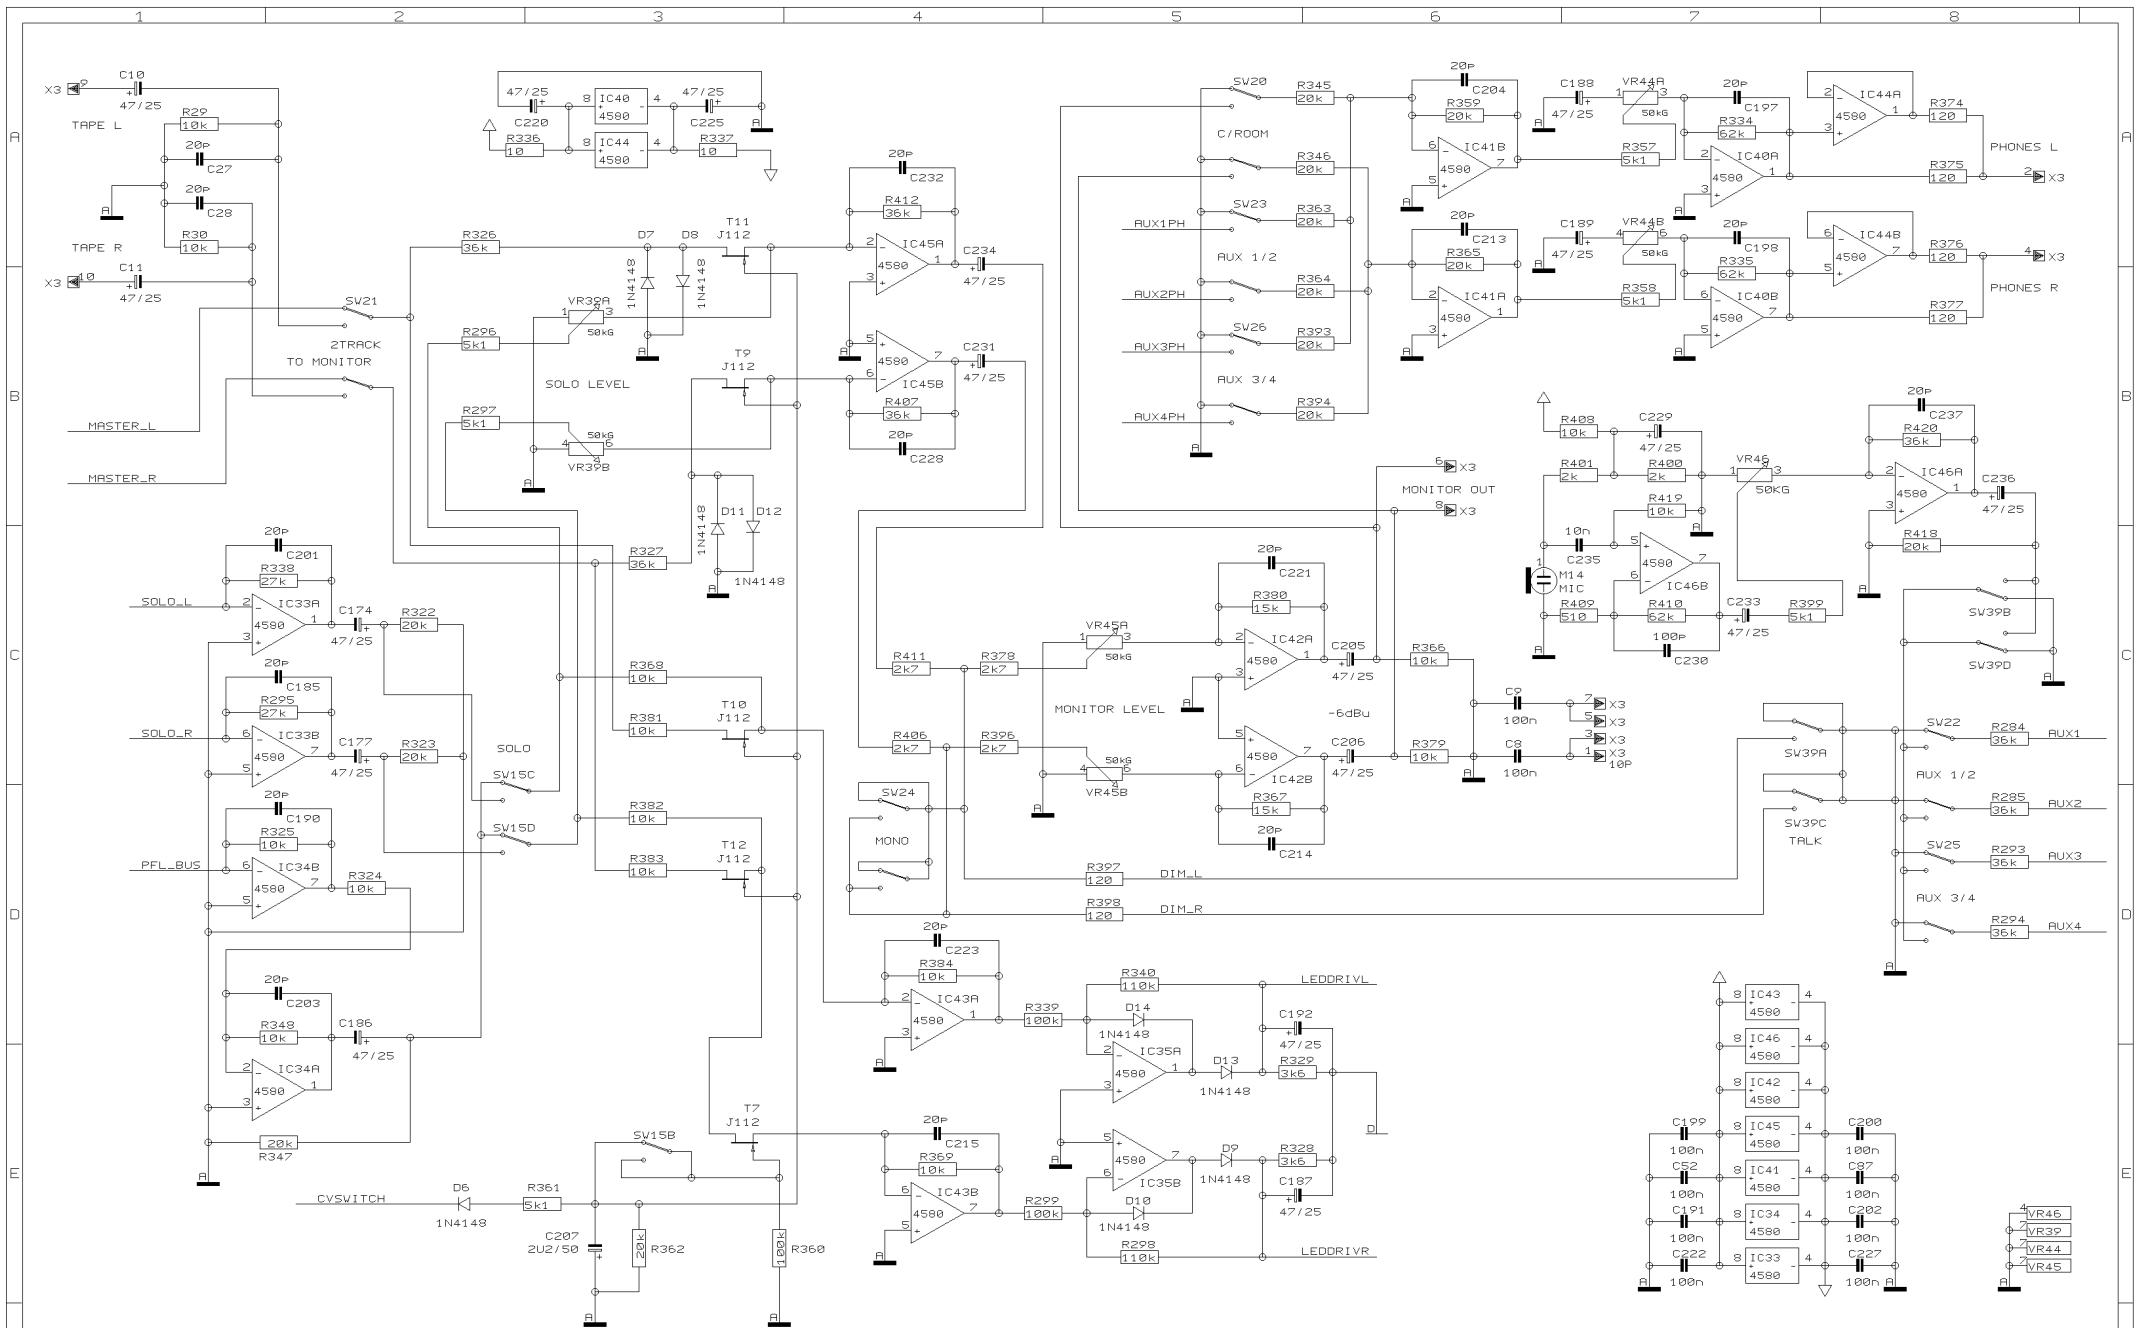

REVISIONS F

DRAWN

CHECKED

DATE 05.02. 1
11:39

Specialized Studio Equipment

PROJECT
MASTER
EURODESK MX 2442
2TR/MON/PHONES/TB/LED
SHEET 8 OF 9 SHEETS TOTAL