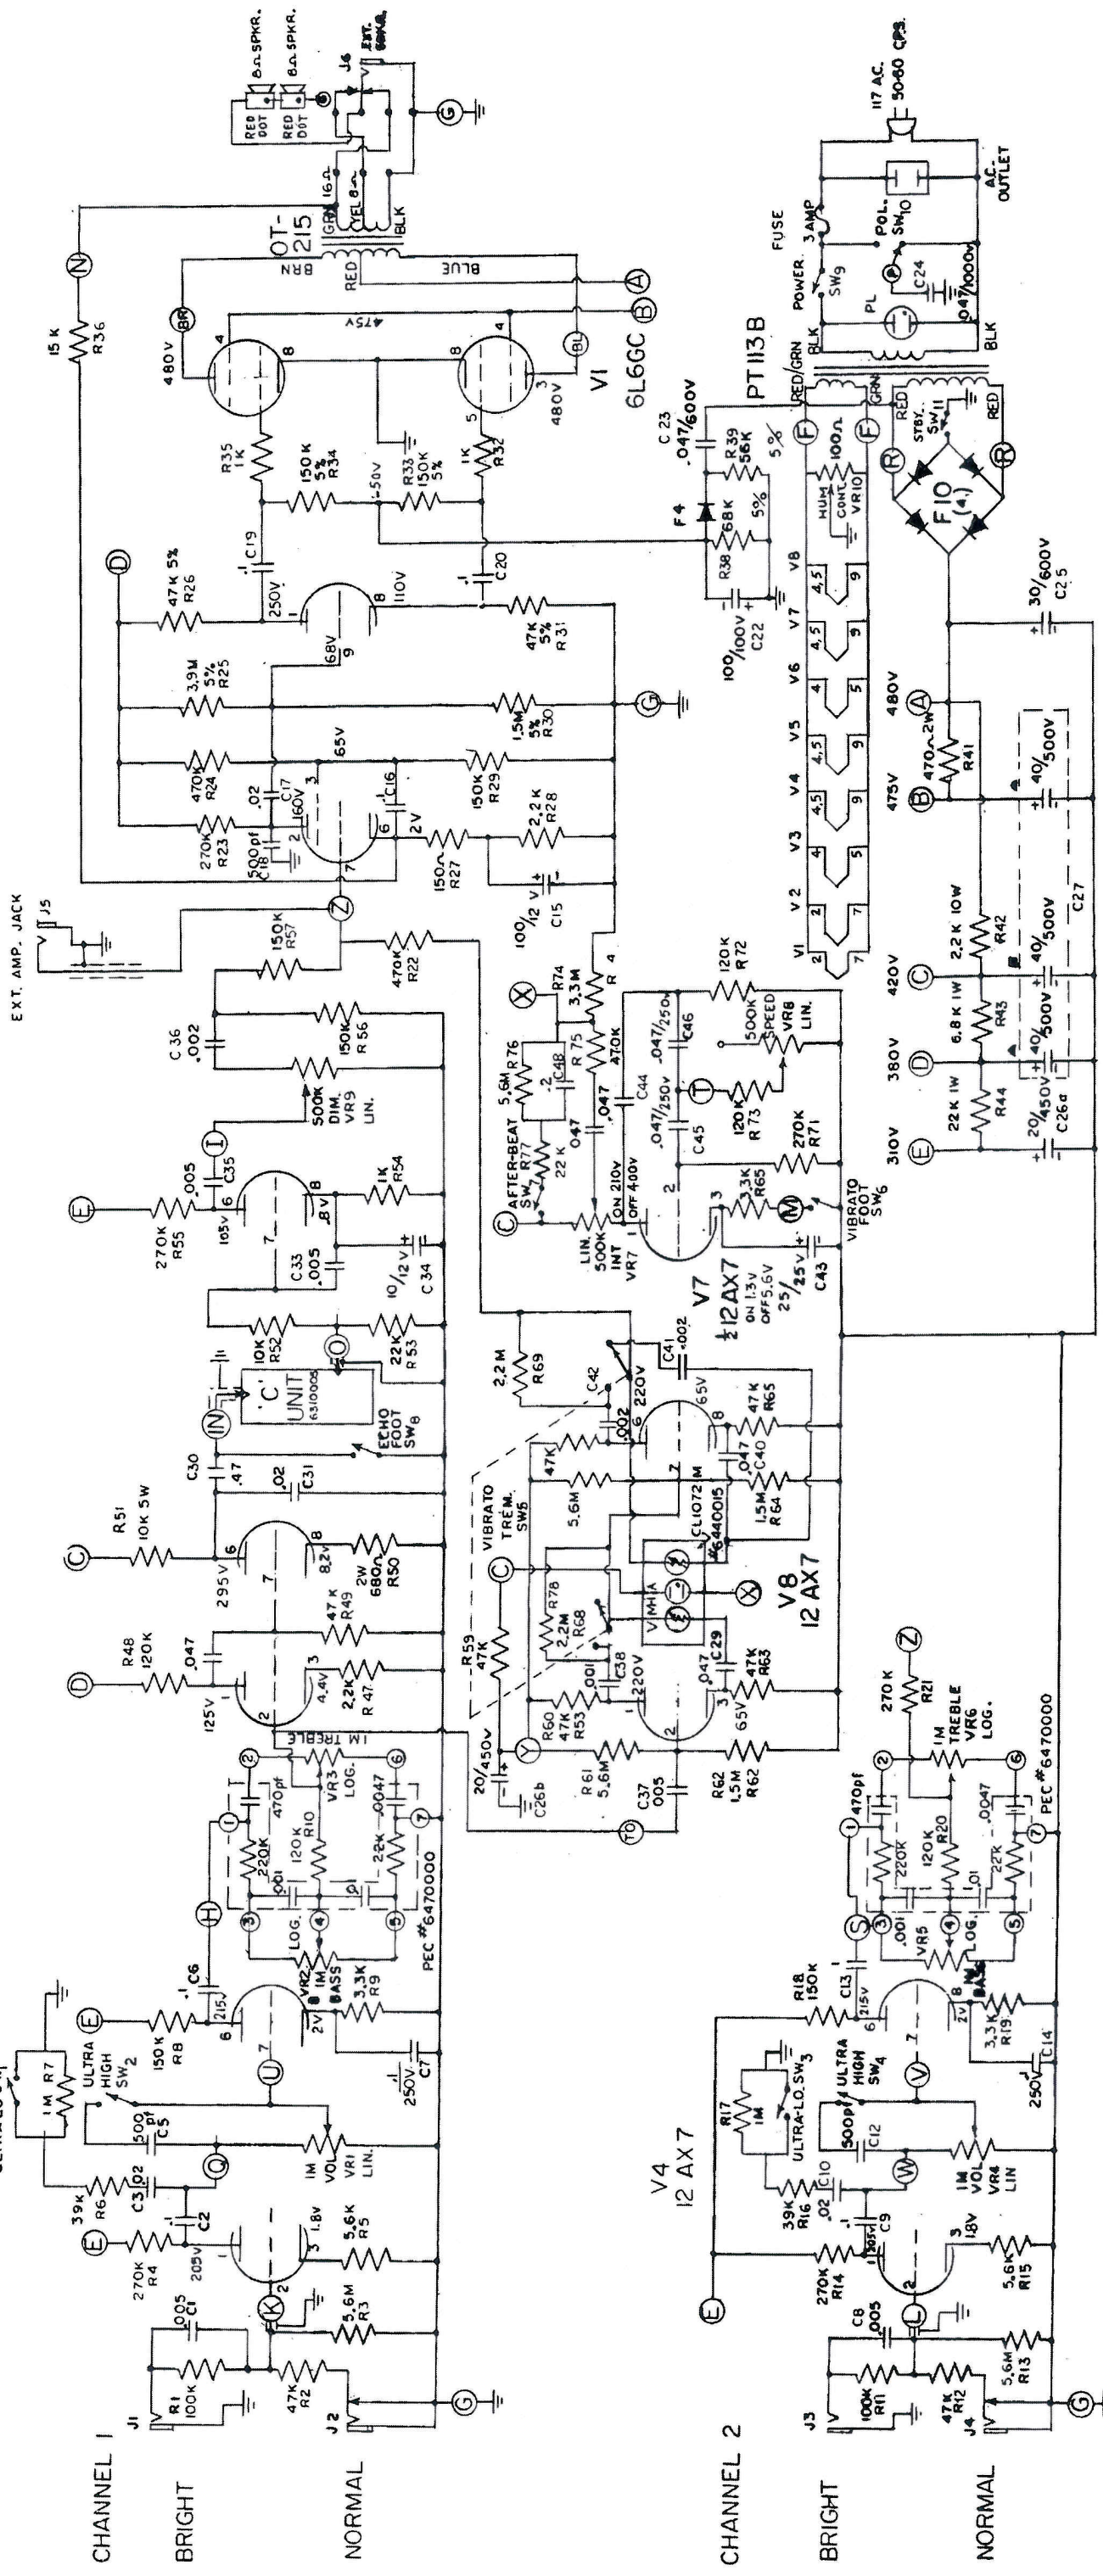

V5 12AX7
 V6 6CG7
 V7 1/2 12AX7
 V3 7199
 V2 6L6GC
 4/69 53

MODEL GV 22

POST OFFICE BOX 515
 CODE (201) 925-6700

TUBE LOCATION
 6L6GC 6L6GC 7199 12AX7 12AX7

NOTE
 DC VOLTAGE READINGS WITH NO SIGNAL INSERTED.
 VOLTAGE READING WITH 20000 μ V VOLT METER.
 ALL CAPACITORS IN MFD. & 400V. } UNLESS OTHERWISE STATED
 ALL RESISTORS 1/2 W. 10%.