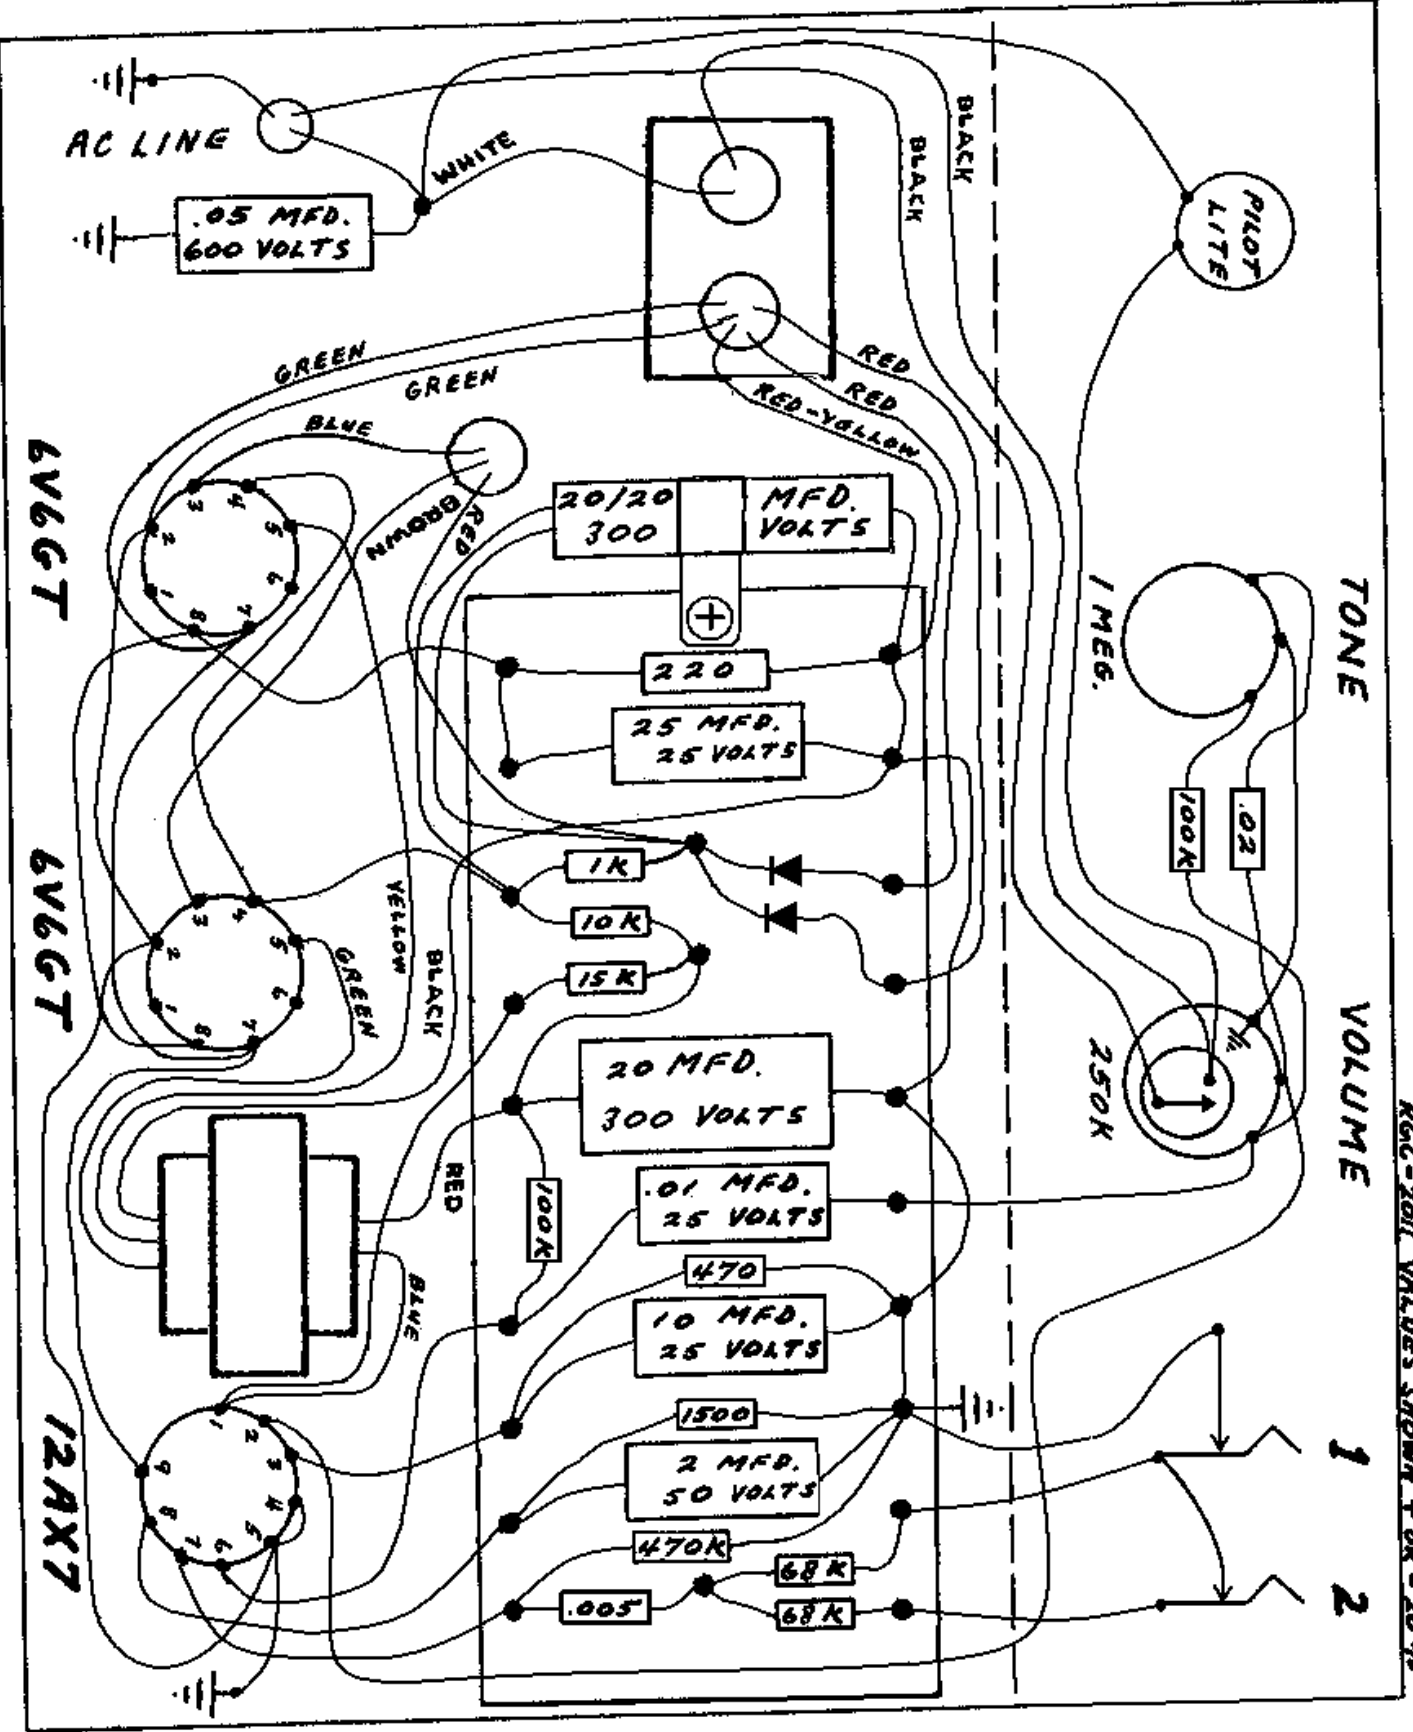

FENDER MUSICMASTER BASS AMP LAYOUT NOTICE

VOLTAGES READ TO GROUND
WITH ELECTRONIC VOLTMETER
RGC-2011 VALUES SHOWN + OR - 20%

1 2
TONE VOLUME

6V6GT 6V6GT 12AX7