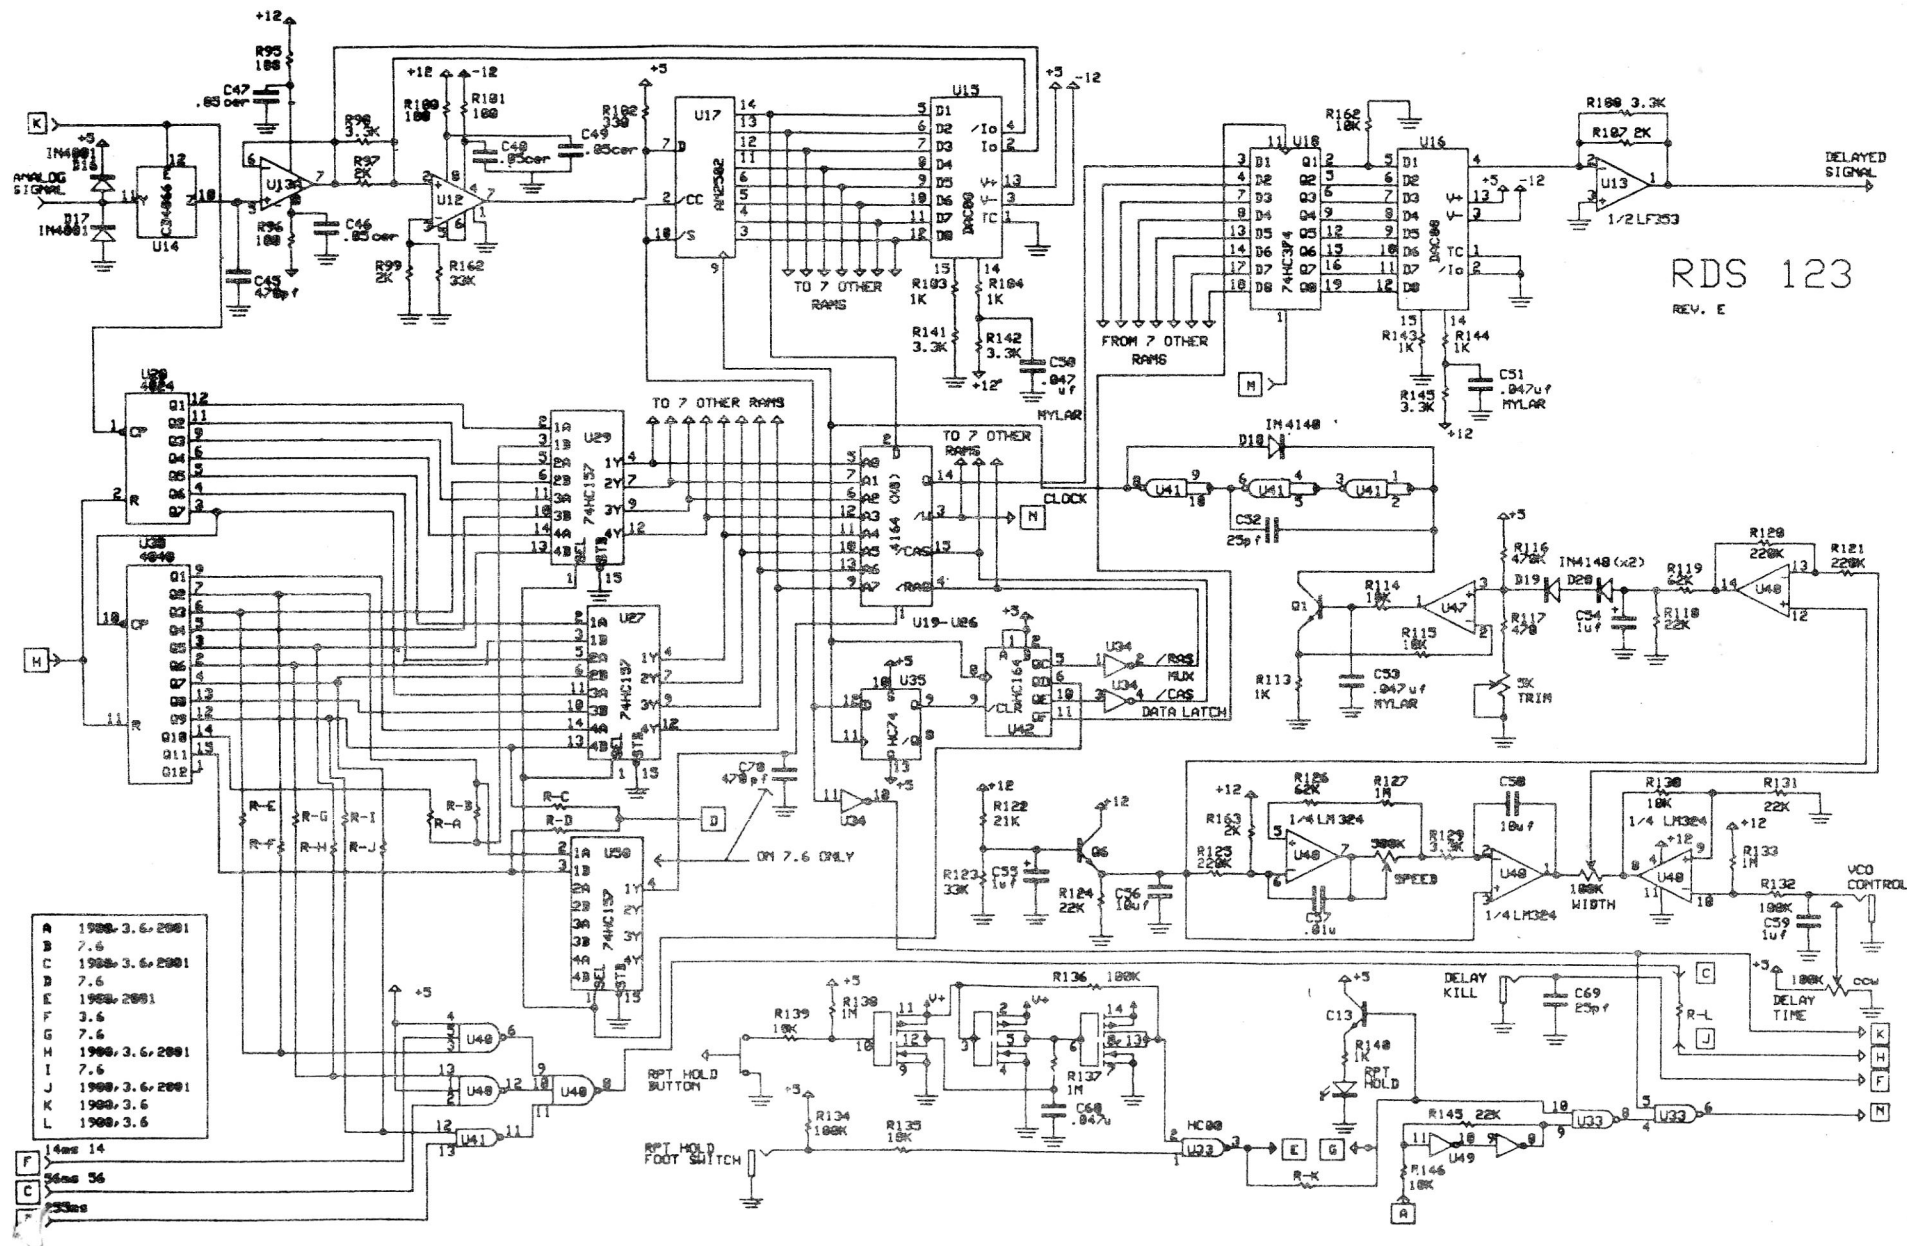

Digitech RDS 123 REV E. Schematic for RDS 1900, RDS 3.6, RDS 2001, RDS 7.6 digital delay effect processors
page 1 of 2

Digitech RDS 123 REV E. Schematic for RDS 1900, RDS 3.6, RDS 2001, RDS 7.6 digital delay effect processors
page 2 of 2