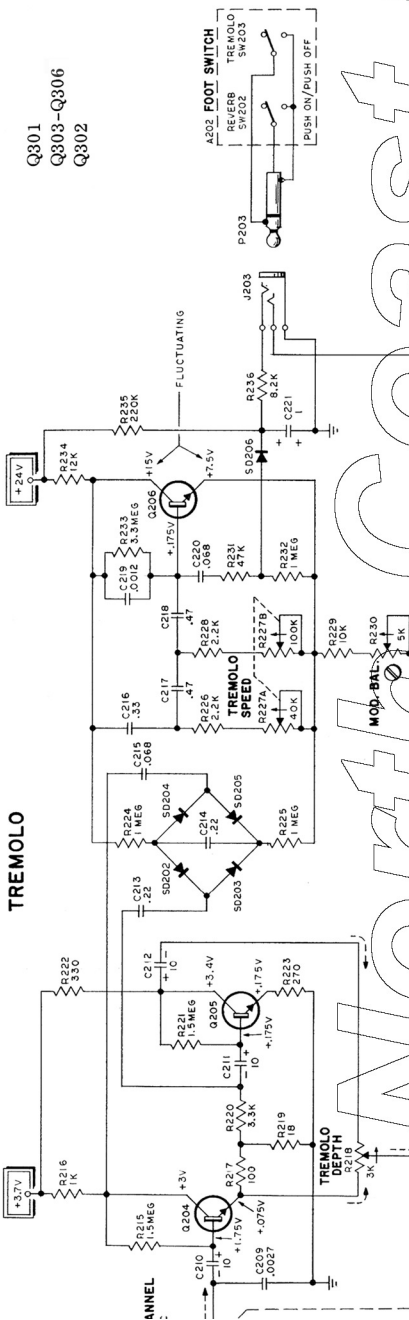

Worth Coast Music

SUPER BEATLE
V-14 V114

BLOCK 300

- Q301 86-5050-2 Transistor-Yellow
- Q302 86-5084-2 Output Transistor
- Q303 86-5085-2 Driver Transistor

POWER AMPLIFIER

POWER SUPPLY

North Coast Music