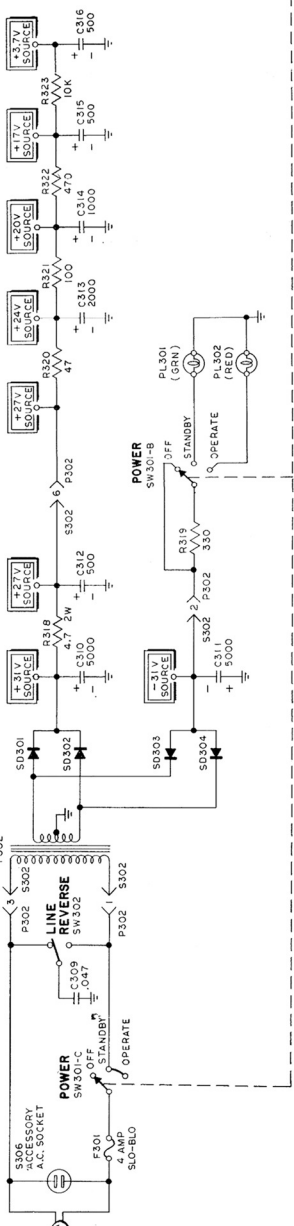

Worth Coast Music

SUPER BEATLE
V-14 V114

BLOCK 300

- Q301 86-5050-2 Transistor-Yellow
- Q302 86-5084-2 Output Transistor
- Q303 86-5085-2 Driver Transistor

POWER AMPLIFIER

POWER SUPPLY

North Coast Music