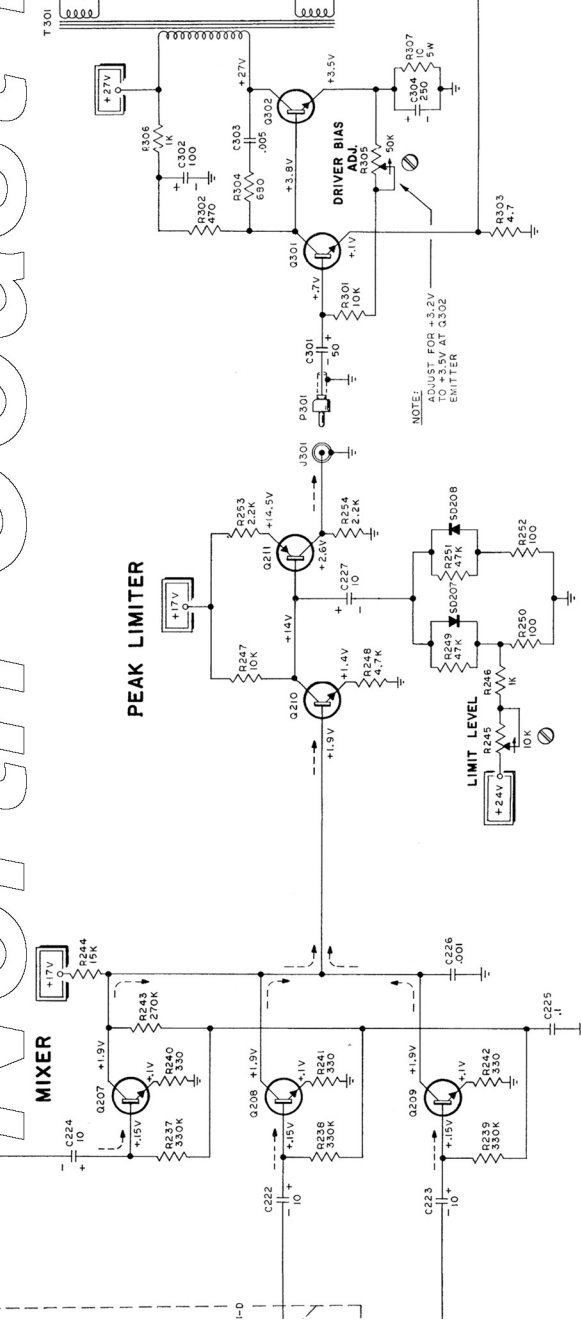

Worth Coast Music

SUPER BEATLE
V-14 V114

BLOCK 300

- Q301 86-5050-2 Transistor-Yellow
- Q302 86-5084-2 Output Transistor
- Q303 86-5085-2 Driver Transistor

POWER AMPLIFIER

POWER SUPPLY

North Coast Music