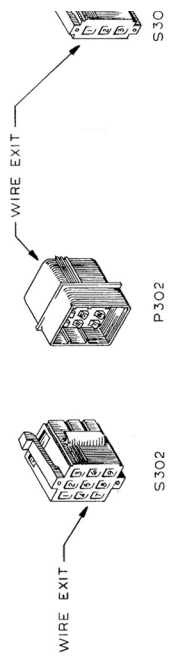

Worth Coast Music

SUPER BEATLE
V-14 V114

BLOCK 300

- Q301 86-5050-2 Transistor-Yellow
- Q302 86-5084-2 Output Transistor
- Q303 86-5085-2 Driver Transistor

POWER AMPLIFIER

POWER SUPPLY

North Coast Music