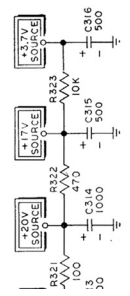

Worth Coast Music

SUPER BEATLE
V-14 V114

BLOCK 300

- Q301 86-5050-2 Transistor-Yellow
- Q302 86-5084-2 Output Transistor
- Q303 86-5085-2 Driver Transistor

POWER AMPLIFIER

POWER SUPPLY

North Coast Music