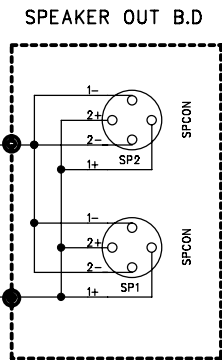

DRAWN: JS.KIM		DATED: 2009.10.05		COMPANY:			
CHECKED:		DATED:		TITLE: <b>TERROR BASS INPUT</b>			
QUALITY CONTROL:		DATED:		CODE:	SIZE:	DRAWING NO:	REV:
RELEASED:		DATED:		SCALE:		SHEET: OF	

AC100: TB500(100V)

AC115,120,230,240V: TB500(115V/230V)

COMPANY:			
TITLE:			
<b>TERROR BASS 500W PSU</b>			
CODE:	SIZE:	DRAWING NO:	REV:
SCALE:		SHEET: OF	

DRAWN:	DATED:
J.S.KIM	2009.08.21
CHECKED:	DATED:
QUALITY CONTROL:	DATED:
RELEASED:	DATED:

DRAWN: J.S.KIM		DATED: 2009.11.28		COMPANY:	
CHECKED:		DATED:		TITLE: TERROR BASS 500W AMP	
QUALITY CONTROL:		DATED:		CODE:	SIZE:
RELEASED:		DATED:		DRAWING NO:	REV:
		SCALE:		SHEET: OF	