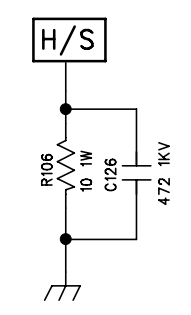

DRAWN: JS.KIM		DATED: 2009.10.05		COMPANY:			
CHECKED:		DATED:		TITLE: <b>TERROR BASS INPUT</b>			
QUALITY CONTROL:		DATED:		CODE:	SIZE:	DRAWING NO:	REV:
RELEASED:		DATED:		SCALE:		SHEET: OF	

AC100: TB500(100V)

AC115,120,230,240V: TB500(115V/230V)

COMPANY:			
TITLE:			
<b>TERROR BASS 500W PSU</b>			
CODE:	SIZE:	DRAWING NO:	REV:
SCALE:		SHEET: OF	

DRAWN:	DATED:
J.S.KIM	2009.08.21
CHECKED:	DATED:
QUALITY CONTROL:	DATED:
RELEASED:	DATED:

DRAWN: J.S.KIM		DATED: 2009.11.28		COMPANY:	
CHECKED:		DATED:		TITLE: TERROR BASS 500W AMP	
QUALITY CONTROL:		DATED:		CODE:	SIZE:
RELEASED:		DATED:		DRAWING NO:	REV:
		SCALE:		SHEET: OF	