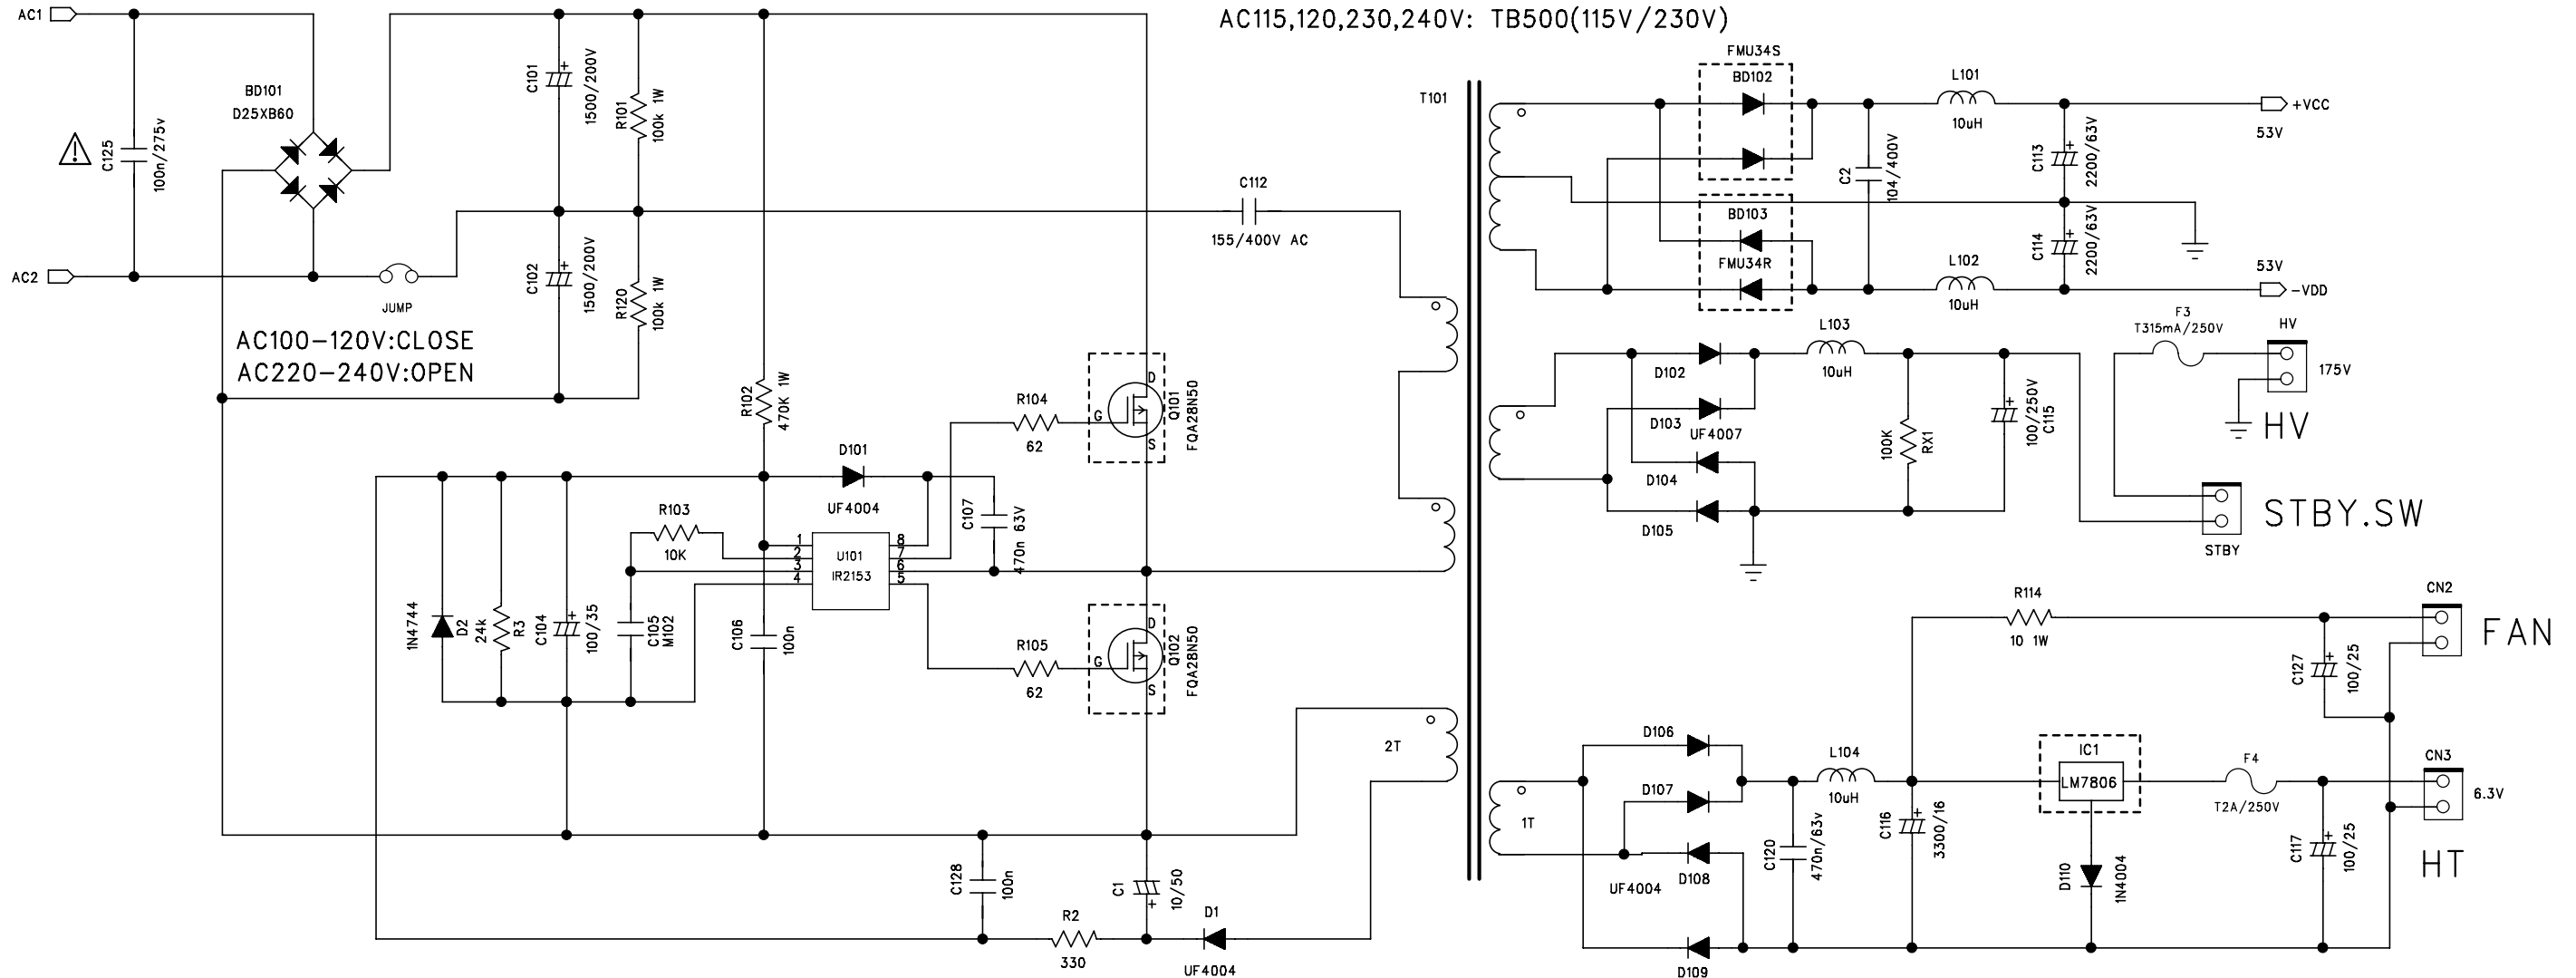

DRAWN: JS.KIM		DATED: 2009.10.05		COMPANY:			
CHECKED:		DATED:		TITLE: <b>TERROR BASS INPUT</b>			
QUALITY CONTROL:		DATED:		CODE:	SIZE:	DRAWING NO:	REV:
RELEASED:		DATED:		SCALE:		SHEET: OF	

AC100: TB500(100V)

AC115,120,230,240V: TB500(115V/230V)

COMPANY:			
TITLE:			
<b>TERROR BASS 500W PSU</b>			
CODE:	SIZE:	DRAWING NO:	REV:
SCALE:		SHEET: OF	

DRAWN:	DATED:
J.S.KIM	2009.08.21
CHECKED:	DATED:
QUALITY CONTROL:	DATED:
RELEASED:	DATED:

DRAWN: J.S.KIM		DATED: 2009.11.28		COMPANY:	
CHECKED:		DATED:		TITLE: TERROR BASS 500W AMP	
QUALITY CONTROL:		DATED:		CODE:	SIZE:
RELEASED:		DATED:		DRAWING NO:	REV:
		SCALE:		SHEET: OF	