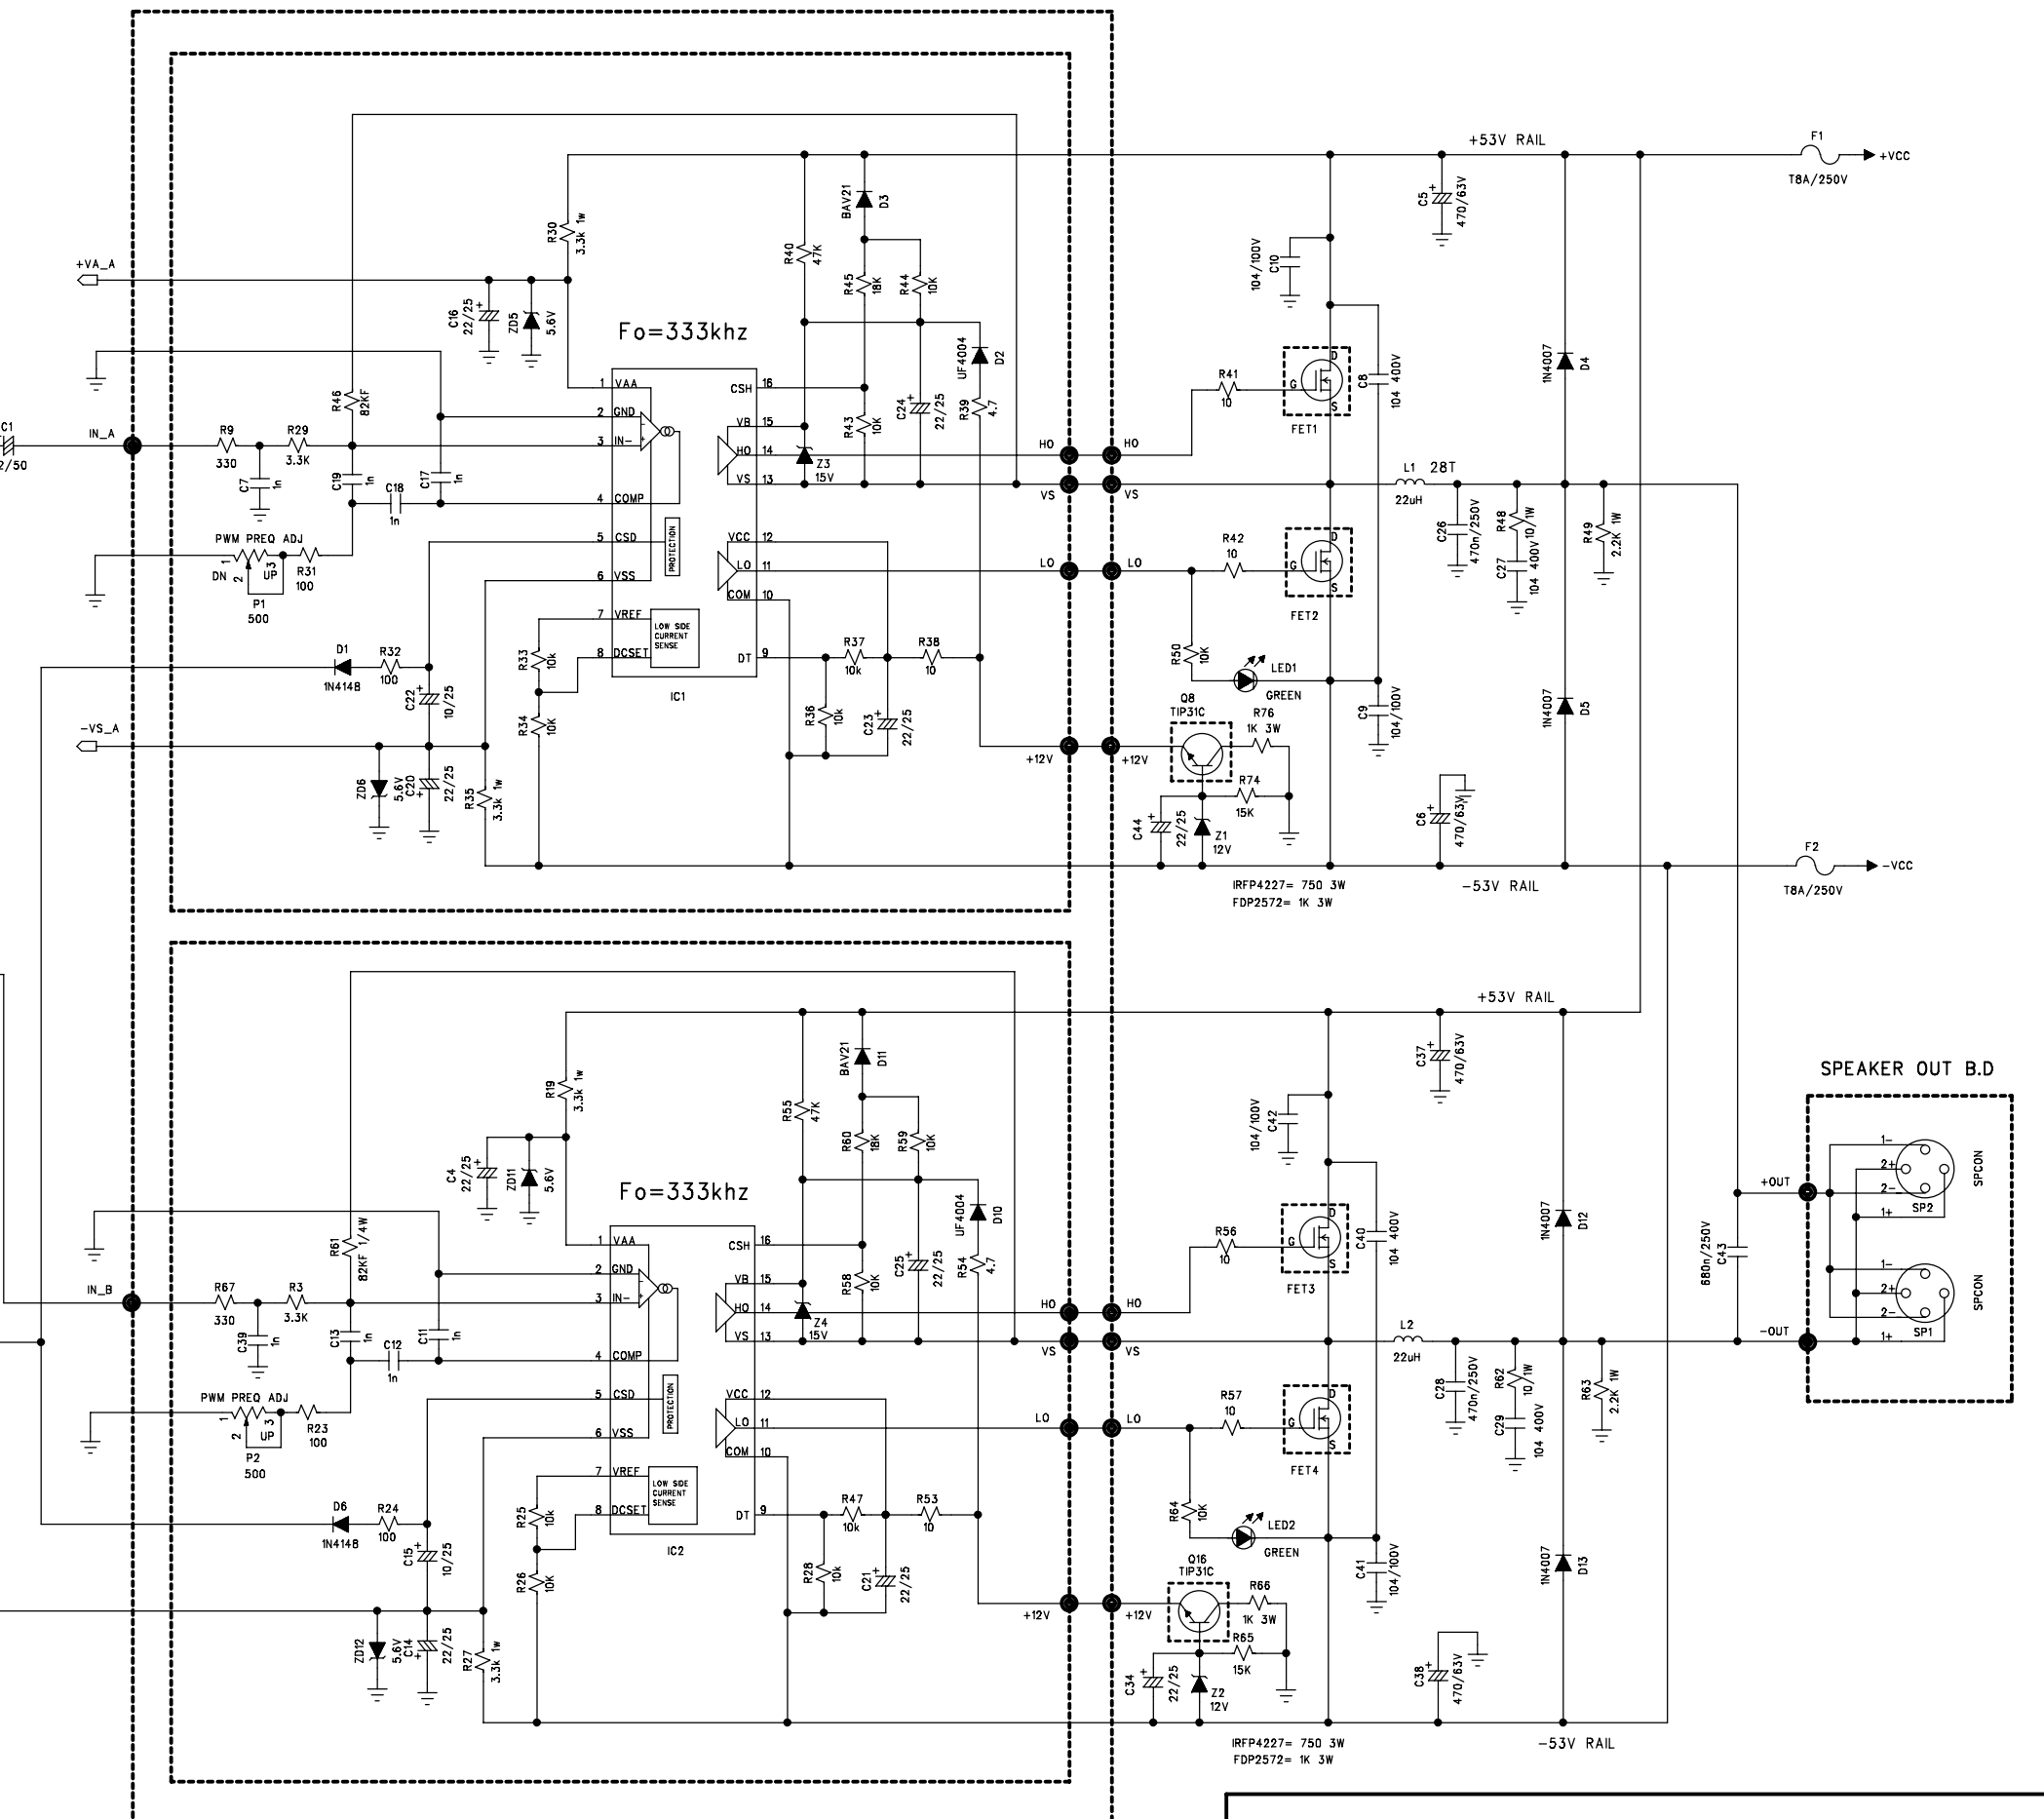

DRAWN: JS.KIM		DATED: 2009.10.05		COMPANY:			
CHECKED:		DATED:		TITLE: <b>TERROR BASS INPUT</b>			
QUALITY CONTROL:		DATED:		CODE:	SIZE:	DRAWING NO:	REV:
RELEASED:		DATED:		SCALE:		SHEET: OF	

AC100: TB500(100V)

AC115,120,230,240V: TB500(115V/230V)

COMPANY:			
TITLE:			
<b>TERROR BASS 500W PSU</b>			
CODE:	SIZE:	DRAWING NO:	REV:
SCALE:		SHEET: OF	

DRAWN:	DATED:
J.S.KIM	2009.08.21
CHECKED:	DATED:
QUALITY CONTROL:	DATED:
RELEASED:	DATED:

DRAWN: J.S.KIM		DATED: 2009.11.28		COMPANY:	
CHECKED:		DATED:		TITLE: TERROR BASS 500W AMP	
QUALITY CONTROL:		DATED:		CODE:	SIZE:
RELEASED:		DATED:		DRAWING NO:	REV:
		SCALE:		SHEET: OF	