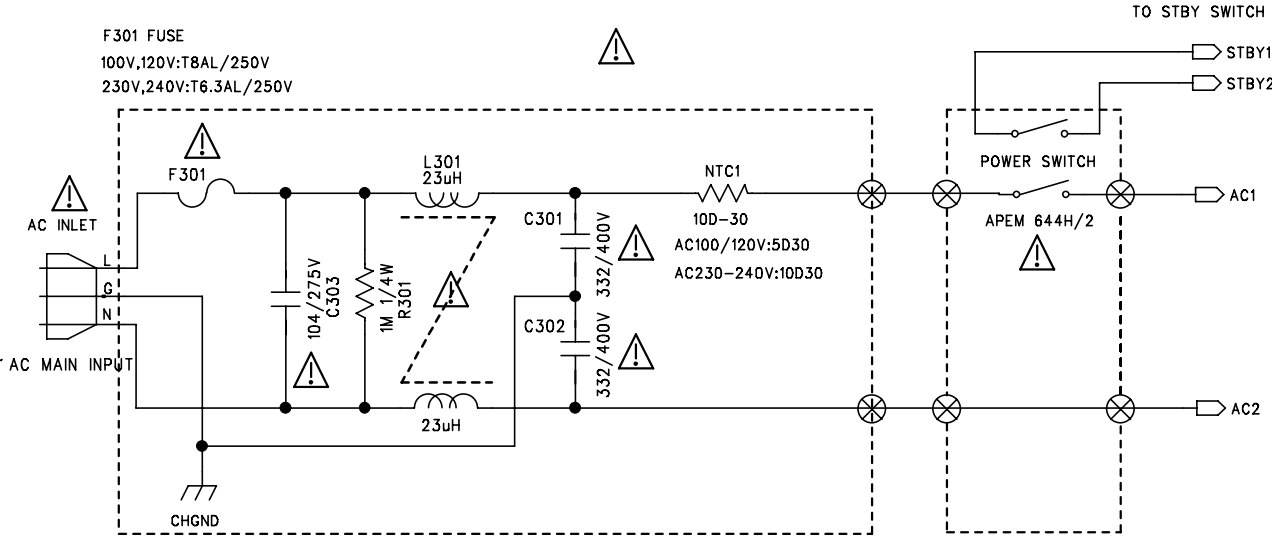

DRAWN: JS.KIM		DATED: 2009.10.05		COMPANY:			
CHECKED:		DATED:		TITLE: <b>TERROR BASS INPUT</b>			
QUALITY CONTROL:		DATED:		CODE:	SIZE:	DRAWING NO:	REV:
RELEASED:		DATED:		SCALE:		SHEET: OF	

AC100: TB500(100V)

AC115,120,230,240V: TB500(115V/230V)

COMPANY:			
TITLE:			
<b>TERROR BASS 500W PSU</b>			
CODE:	SIZE:	DRAWING NO:	REV:
SCALE:		SHEET: OF	

DRAWN:	DATED:
J.S.KIM	2009.08.21
CHECKED:	DATED:
QUALITY CONTROL:	DATED:
RELEASED:	DATED:

DRAWN: J.S.KIM		DATED: 2009.11.28		COMPANY:	
CHECKED:		DATED:		TITLE: TERROR BASS 500W AMP	
QUALITY CONTROL:		DATED:		CODE:	SIZE:
RELEASED:		DATED:		DRAWING NO:	REV:
		SCALE:		SHEET: OF	