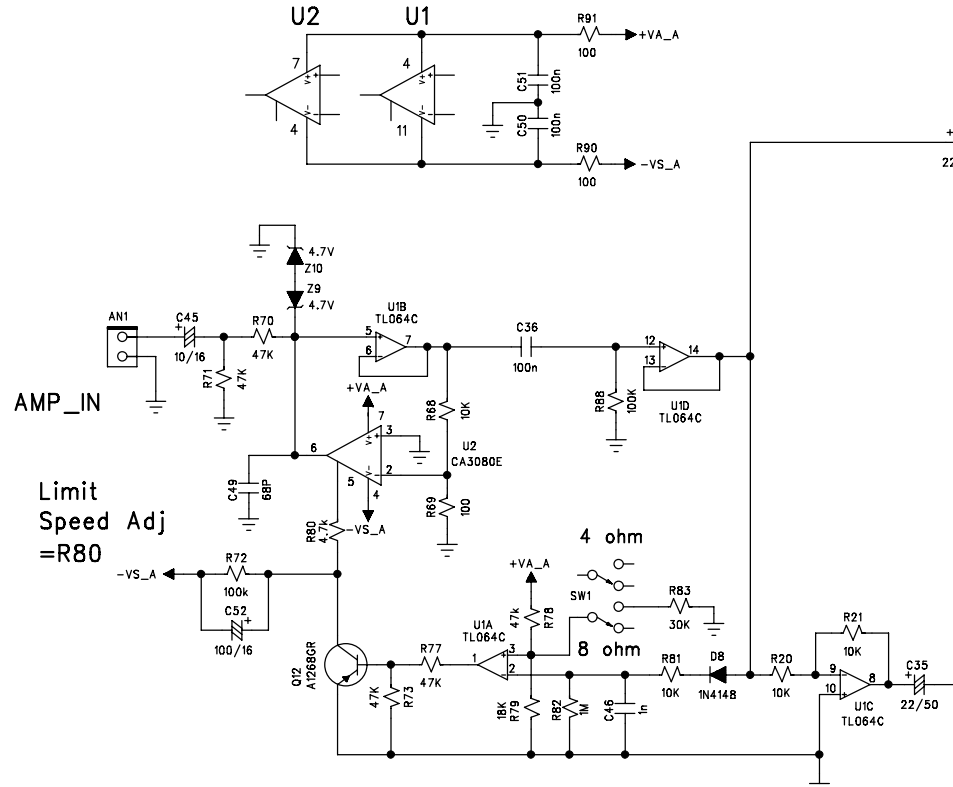

DRAWN: JS.KIM		DATED: 2009.10.05		COMPANY:			
CHECKED:		DATED:		TITLE: <b>TERROR BASS INPUT</b>			
QUALITY CONTROL:		DATED:		CODE:	SIZE:	DRAWING NO:	REV:
RELEASED:		DATED:		SCALE:		SHEET: OF	

AC100: TB500(100V)

AC115,120,230,240V: TB500(115V/230V)

COMPANY:			
TITLE:			
<b>TERROR BASS 500W PSU</b>			
CODE:	SIZE:	DRAWING NO:	REV:
SCALE:		SHEET: OF	

DRAWN:	DATED:
J.S.KIM	2009.08.21
CHECKED:	DATED:
QUALITY CONTROL:	DATED:
RELEASED:	DATED:

DRAWN: J.S.KIM		DATED: 2009.11.28		COMPANY:	
CHECKED:		DATED:		TITLE: TERROR BASS 500W AMP	
QUALITY CONTROL:		DATED:		CODE:	SIZE:
RELEASED:		DATED:		DRAWING NO:	REV:
		SCALE:		SHEET: OF	