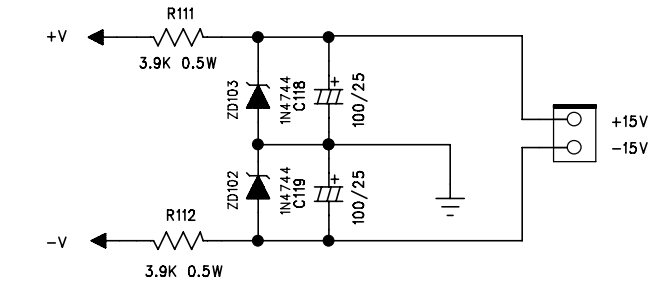

DRAWN: JS.KIM		DATED: 2009.10.05		COMPANY:			
CHECKED:		DATED:		TITLE: <b>TERROR BASS INPUT</b>			
QUALITY CONTROL:		DATED:		CODE:	SIZE:	DRAWING NO:	REV:
RELEASED:		DATED:		SCALE:		SHEET: OF	

AC100: TB500(100V)

AC115,120,230,240V: TB500(115V/230V)

COMPANY:			
TITLE:			
<b>TERROR BASS 500W PSU</b>			
CODE:	SIZE:	DRAWING NO:	REV:
SCALE:		SHEET: OF	

DRAWN:	DATED:
J.S.KIM	2009.08.21
CHECKED:	DATED:
QUALITY CONTROL:	DATED:
RELEASED:	DATED:

DRAWN: J.S.KIM		DATED: 2009.11.28		COMPANY:	
CHECKED:		DATED:		TITLE: TERROR BASS 500W AMP	
QUALITY CONTROL:		DATED:		CODE:	SIZE:
RELEASED:		DATED:		DRAWING NO:	REV:
		SCALE:		SHEET: OF	