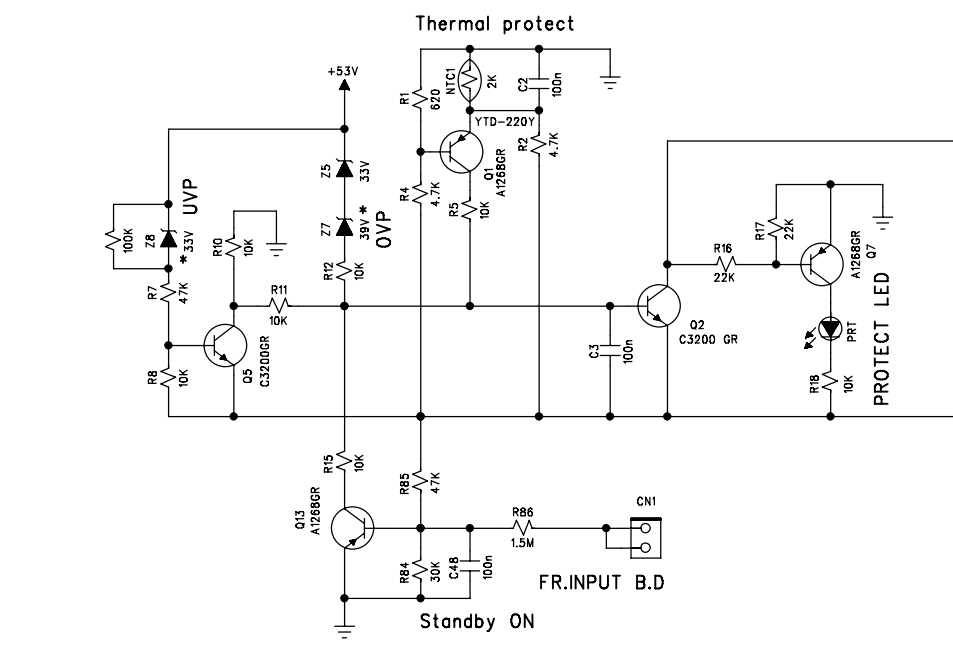

DRAWN: JS.KIM		DATED: 2009.10.05		COMPANY:			
CHECKED:		DATED:		TITLE: <b>TERROR BASS INPUT</b>			
QUALITY CONTROL:		DATED:		CODE:	SIZE:	DRAWING NO:	REV:
RELEASED:		DATED:		SCALE:		SHEET: OF	

AC100: TB500(100V)

AC115,120,230,240V: TB500(115V/230V)

COMPANY:			
TITLE:			
<b>TERROR BASS 500W PSU</b>			
CODE:	SIZE:	DRAWING NO:	REV:
SCALE:		SHEET: OF	

DRAWN:	DATED:
J.S.KIM	2009.08.21
CHECKED:	DATED:
QUALITY CONTROL:	DATED:
RELEASED:	DATED: