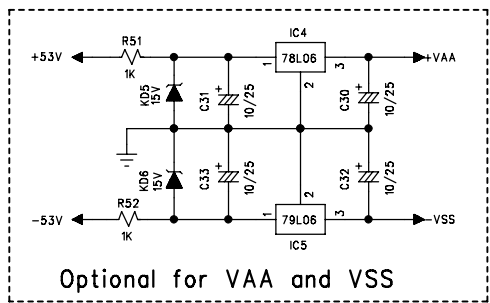

DRAWN: JS.KIM		DATED: 2009.10.05		COMPANY:			
CHECKED:		DATED:		TITLE: <b>TERROR BASS INPUT</b>			
QUALITY CONTROL:		DATED:		CODE:	SIZE:	DRAWING NO:	REV:
RELEASED:		DATED:		SCALE:		SHEET: OF	

AC100: TB500(100V)

AC115,120,230,240V: TB500(115V/230V)

COMPANY:			
TITLE:			
<b>TERROR BASS 500W PSU</b>			
CODE:	SIZE:	DRAWING NO:	REV:
SCALE:		SHEET: OF	

DRAWN:	DATED:
J.S.KIM	2009.08.21
CHECKED:	DATED:
QUALITY CONTROL:	DATED:
RELEASED:	DATED: