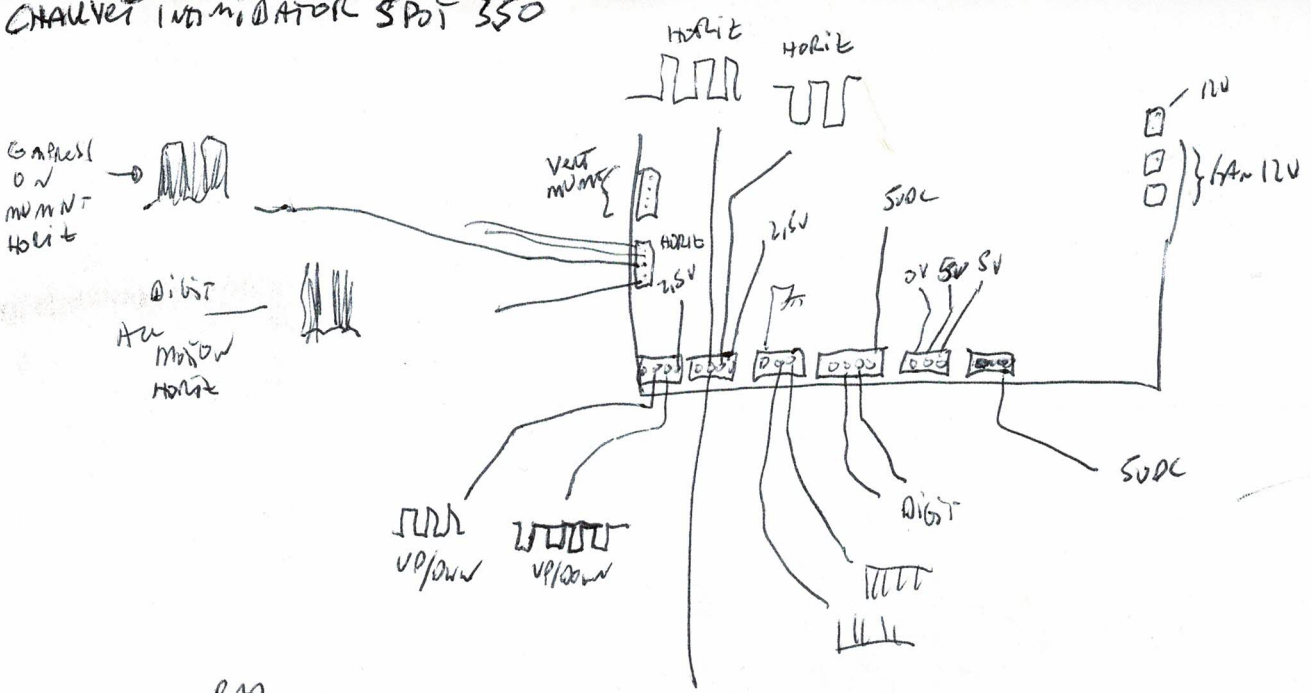

CHAUVET IMMEDIATE SPOT 350

BAO
 SKUN → E-T
 CROO
 SKUM

NATA-FOR

B MAS/SLOW - STOPS + LOCKS SCREEN
 C SLOW/SLOW - " " "

FAST - Slow the Pan
 FAST-SLOW
 NATA-FAST - Full Frame
 NATA-SLOW - Slow VERT Move - Then SLOW ASYMET VERT
 B STATE-SLOW - STOP
 C STATE-SLOW - STOP
 Slow - Slow Pan