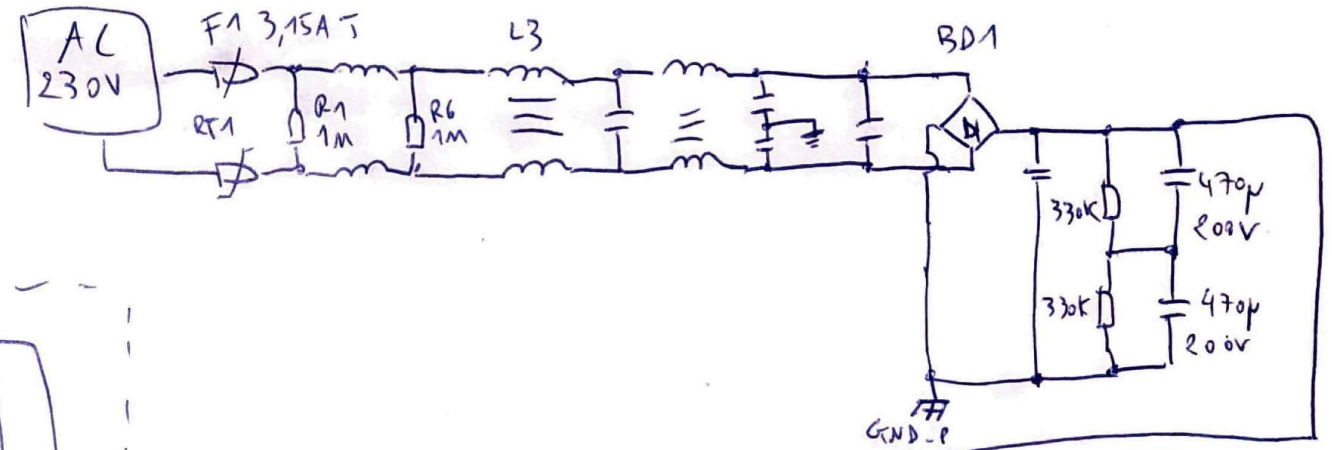

ADD-ON EPOXY BOARD

ROLAND BLUES - CUBE
 PSU - PRIMARY
 Retro Engineered by D&D. Spector Studio
 Bx1 ©10/2024