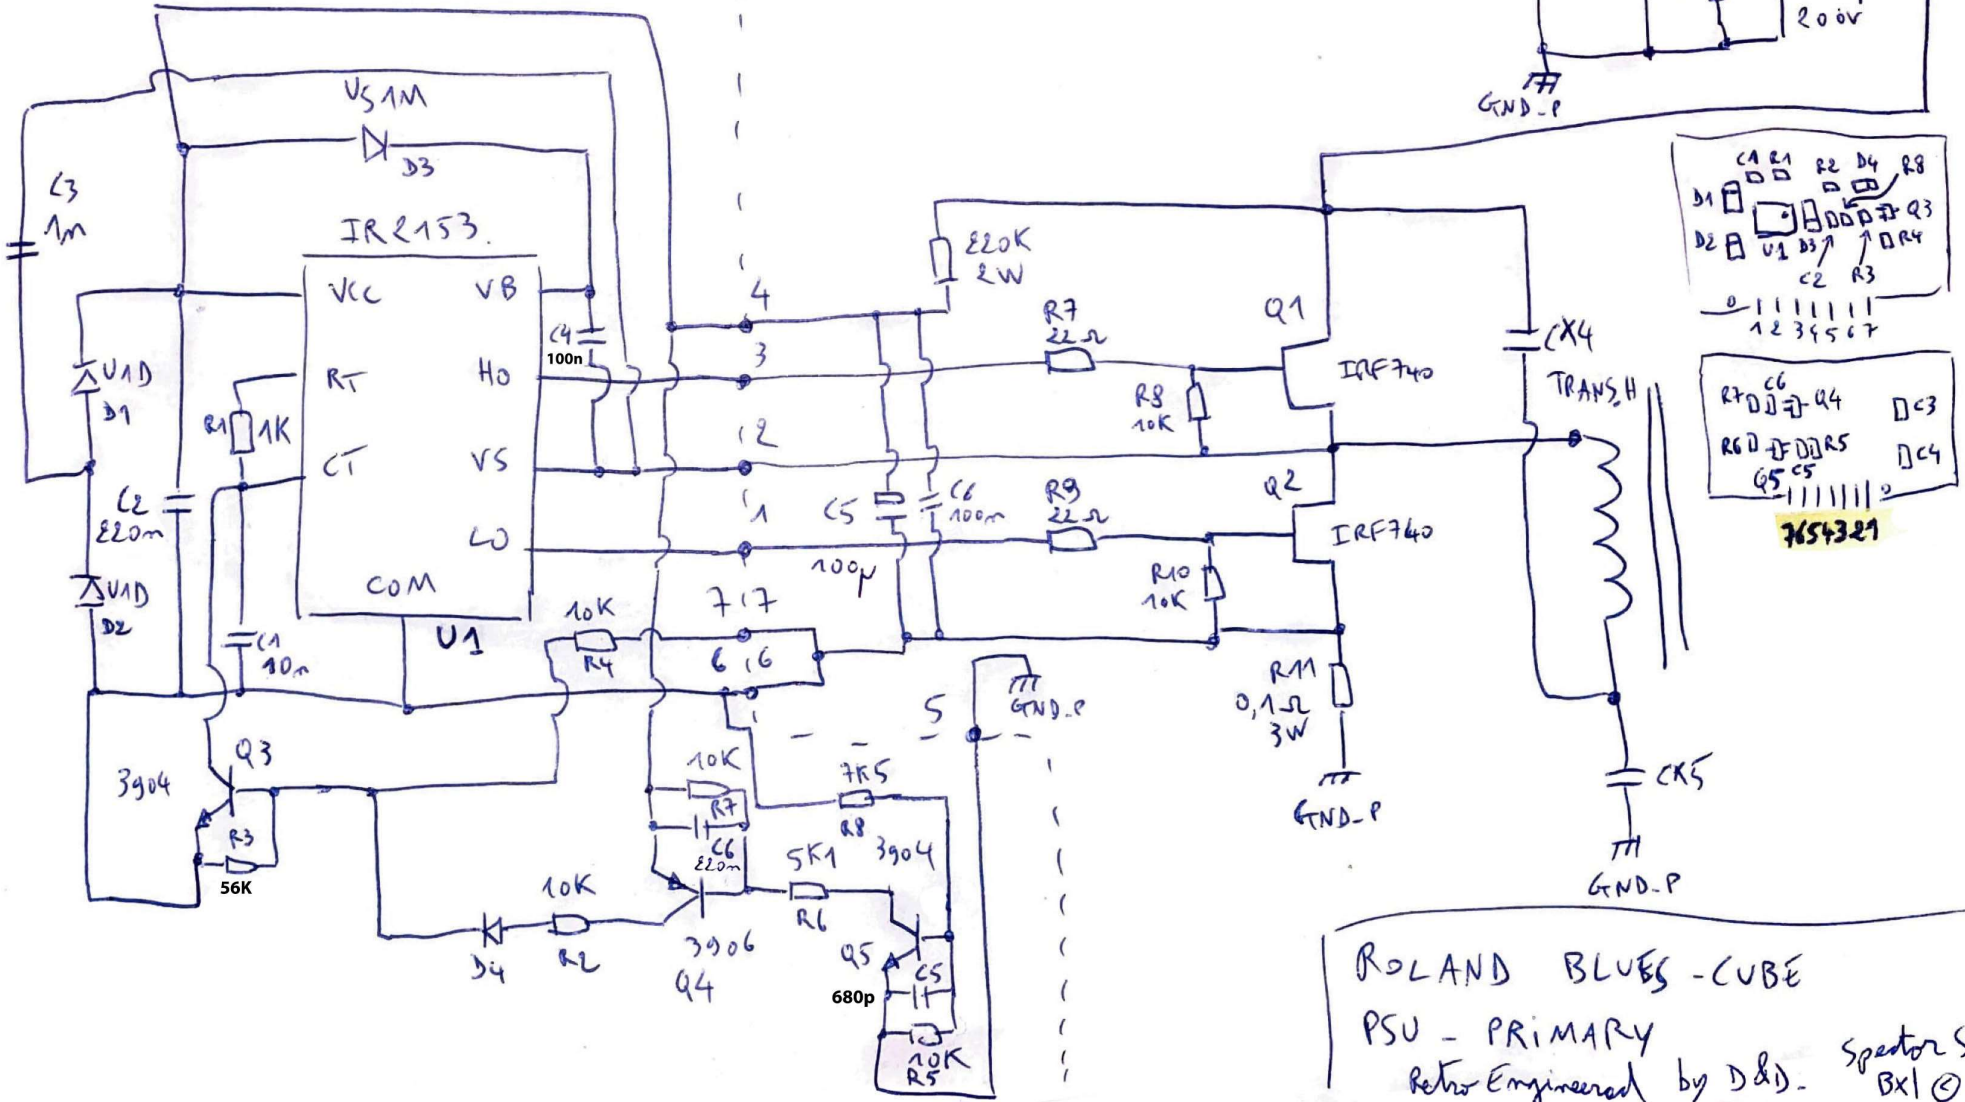

ADD-ON EPOXY BOARD

ROLAND BLUES - CUBE
 PSU - PRIMARY
 Retro Engineered by D&D. Spector Studio
 Bx1 ©10/2024