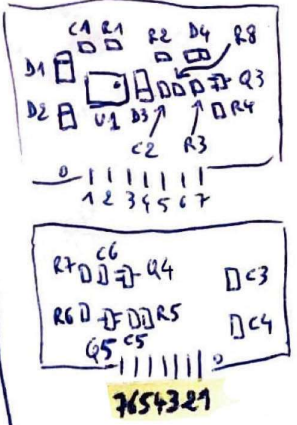

ADD-ON EPOXY BOARD

ROLAND BLUES - CUBE
 PSU - PRIMARY
 Retro Engineered by D&D. Spector Studio
 Bx1 ©10/2024