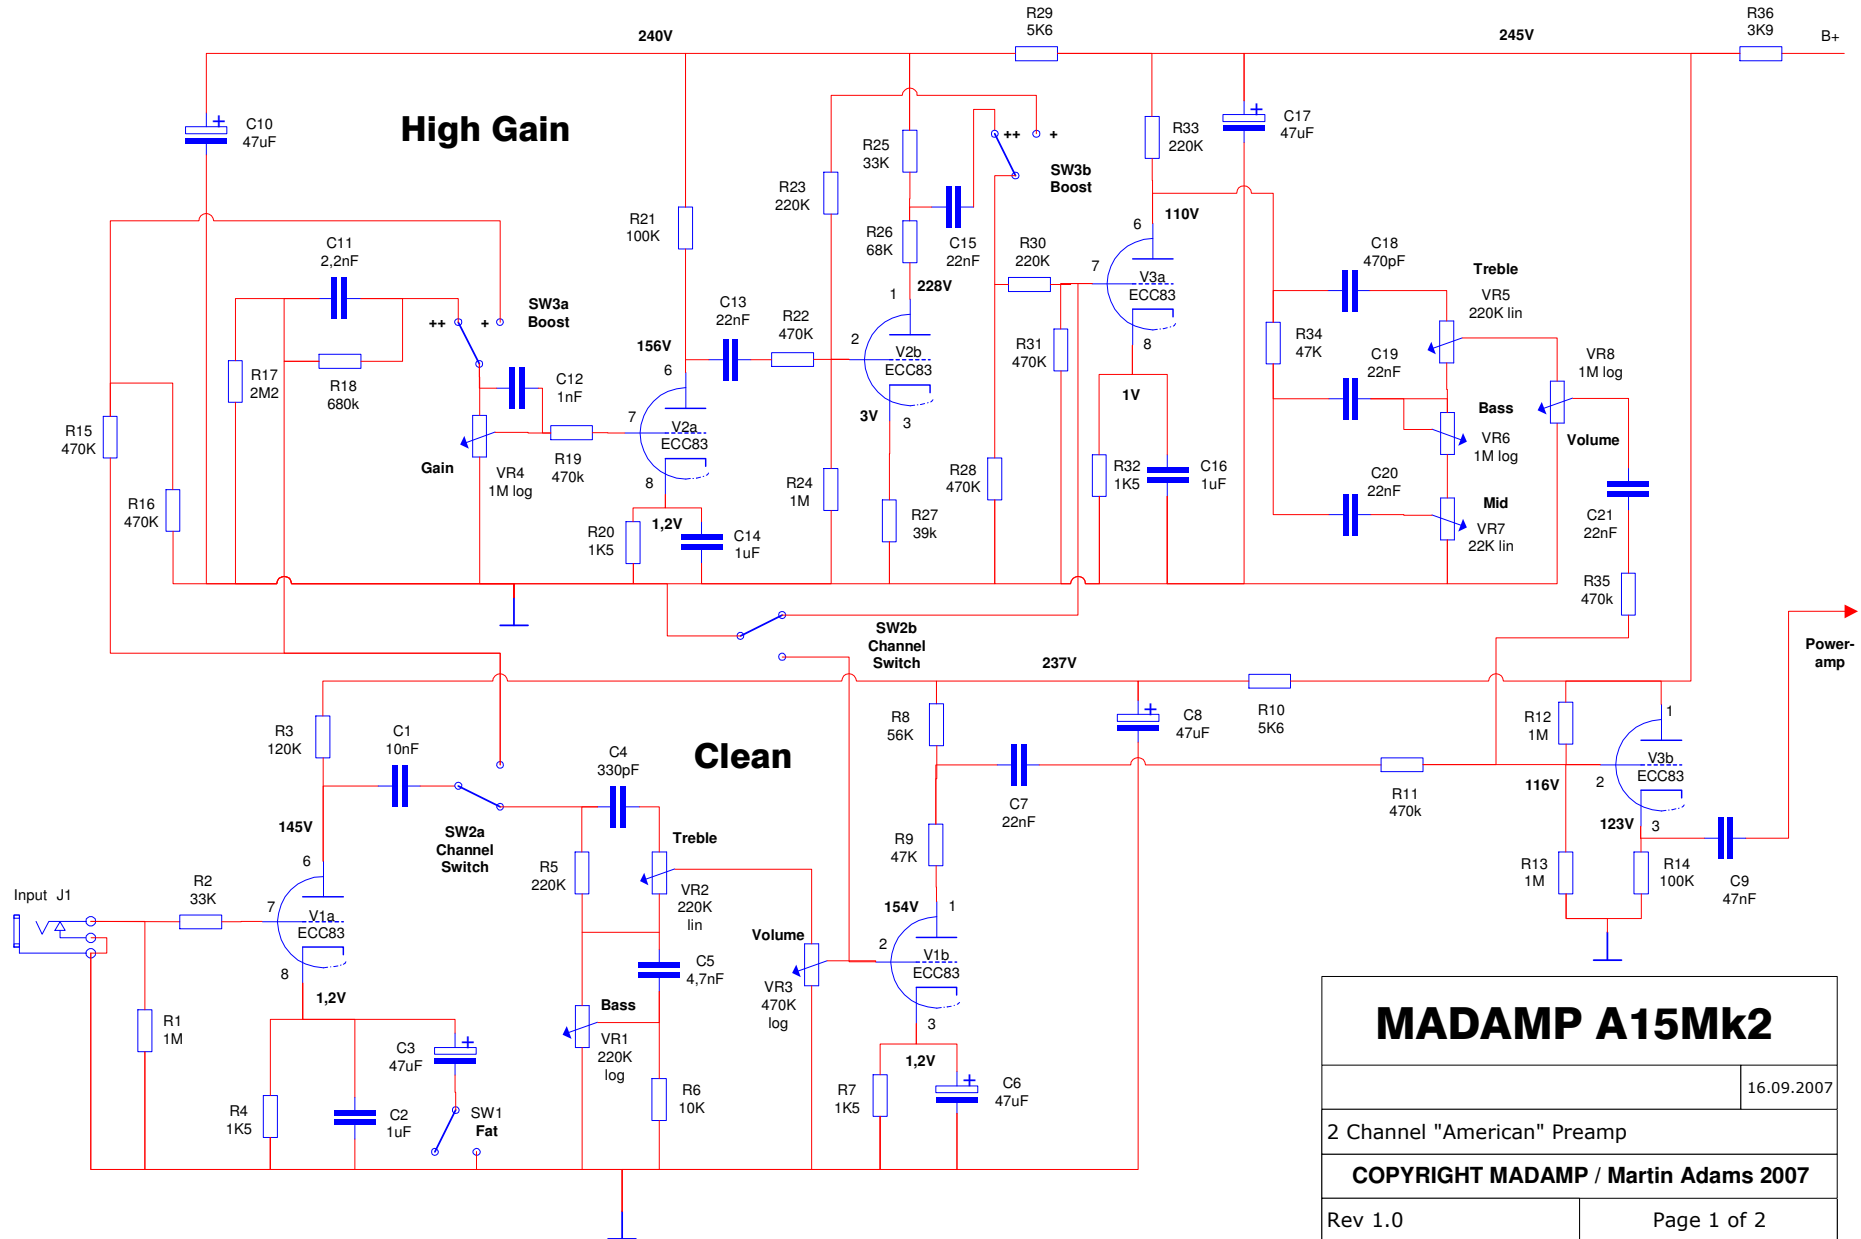

All Voltages measured with respect to ground (except heater voltage) at No-Load Conditions, Voltages may vary +/- 5%

MADAMP A15Mk2	
16.09.2007	
2 Channel "American" Preamp	
COPYRIGHT MADAMP / Martin Adams 2007	
Rev 1.0	Page 1 of 2

All Voltages measured with respect to ground (except heater voltage) at No-Load Conditions, Voltages may vary +/- 5%

MADAMP A15Mk2	
16.09.2007	
Power Supply & "American" 15W Power Amp	
COPYRIGHT MADAMP / Martin Adams 2007	
Rev 1.0	Page 2 of 2

- Red/White Heating
- Grey Shielded
- Yellow Power
- Red Bias
- White Signal
- Black Cathode
- Blue Plate
- Green Ground

MADAMP A15Mk2	
16.09.2007	
2 Channel "American" 15W Amplifier - Layout Plan	
COPYRIGHT MADAMP / Martin Adams 2007	
Rev 1.0	Page 1 of 1