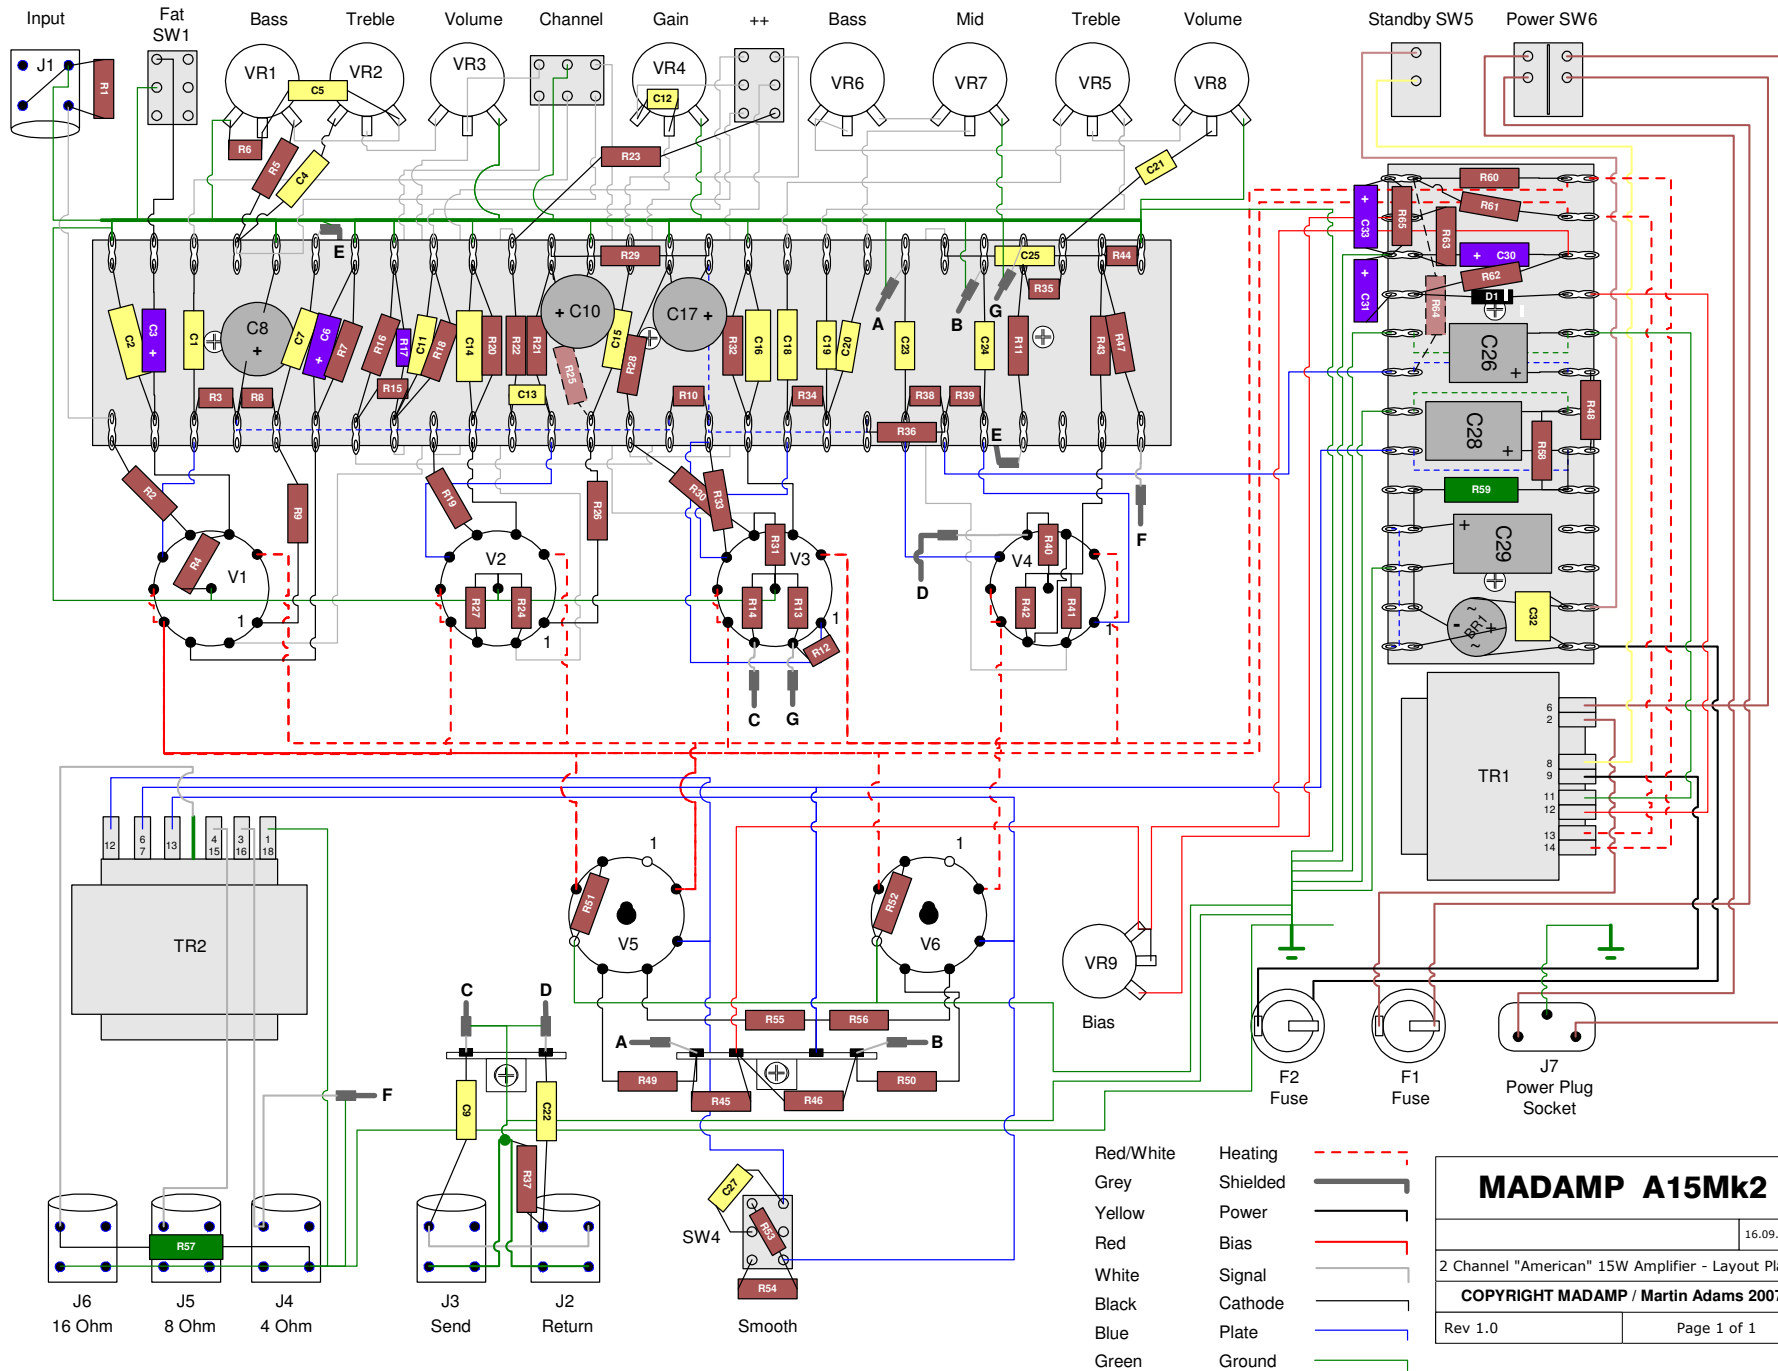

All Voltages measured with respect to ground (except heater voltage) at No-Load Conditions, Voltages may vary +/- 5%

MADAMP A15Mk2	
16.09.2007	
2 Channel "American" Preamp	
COPYRIGHT MADAMP / Martin Adams 2007	
Rev 1.0	Page 1 of 2

All Voltages measured with respect to ground (except heater voltage) at No-Load Conditions, Voltages may vary +/- 5%

MADAMP A15Mk2	
16.09.2007	
Power Supply & "American" 15W Power Amp	
COPYRIGHT MADAMP / Martin Adams 2007	
Rev 1.0	Page 2 of 2

- Red/White Heating
- Grey Shielded
- Yellow Power
- Red Bias
- White Signal
- Black Cathode
- Blue Plate
- Green Ground

MADAMP A15Mk2	
16.09.2007	
2 Channel "American" 15W Amplifier - Layout Plan	
COPYRIGHT MADAMP / Martin Adams 2007	
Rev 1.0	Page 1 of 1