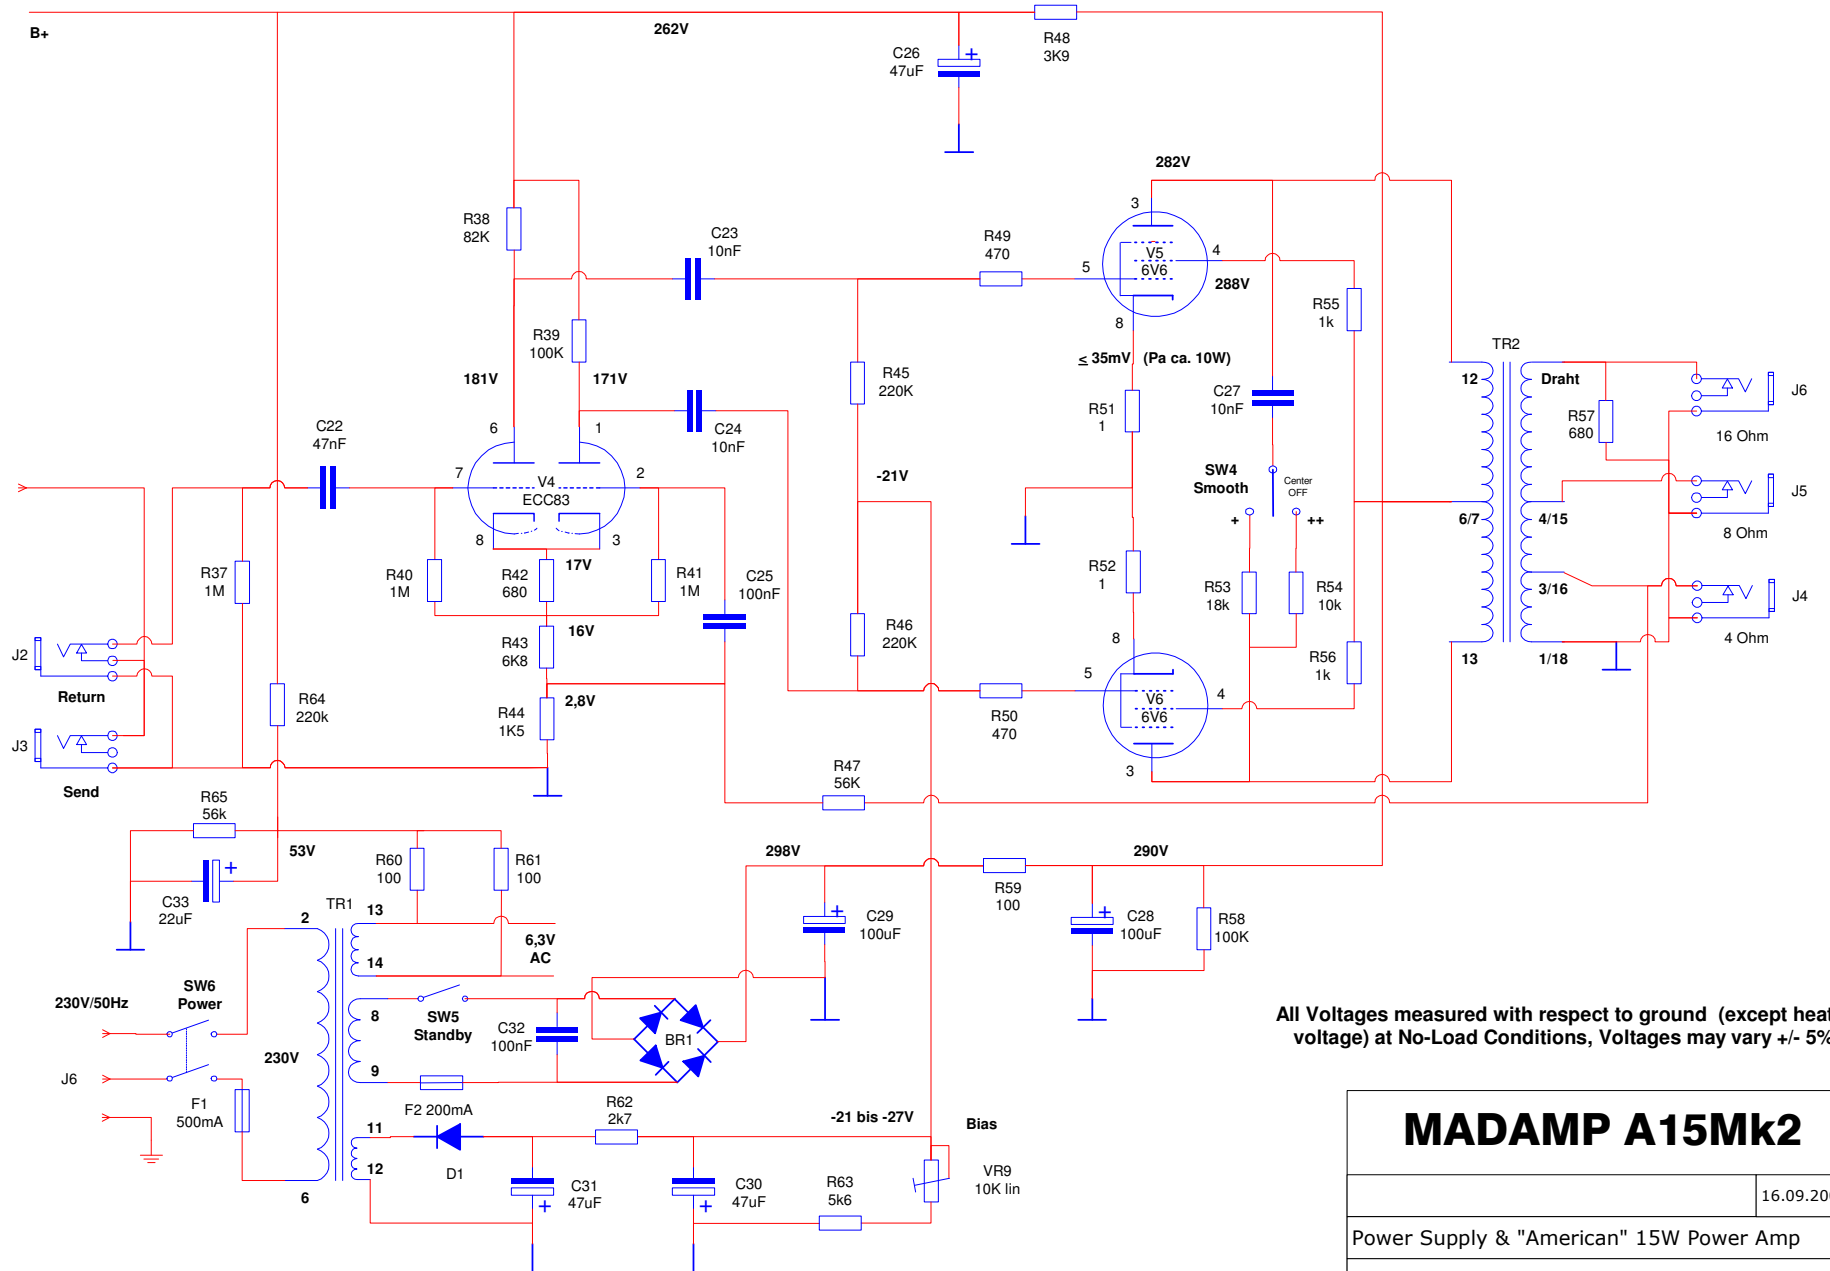

All Voltages measured with respect to ground (except heater voltage) at No-Load Conditions, Voltages may vary +/- 5%

MADAMP A15Mk2	
16.09.2007	
2 Channel "American" Preamp	
COPYRIGHT MADAMP / Martin Adams 2007	
Rev 1.0	Page 1 of 2

- Red/White Heating
- Grey Shielded
- Yellow Power
- Red Bias
- White Signal
- Black Cathode
- Blue Plate
- Green Ground

MADAMP A15Mk2	
16.09.2007	
2 Channel "American" 15W Amplifier - Layout Plan	
COPYRIGHT MADAMP / Martin Adams 2007	
Rev 1.0	Page 1 of 1