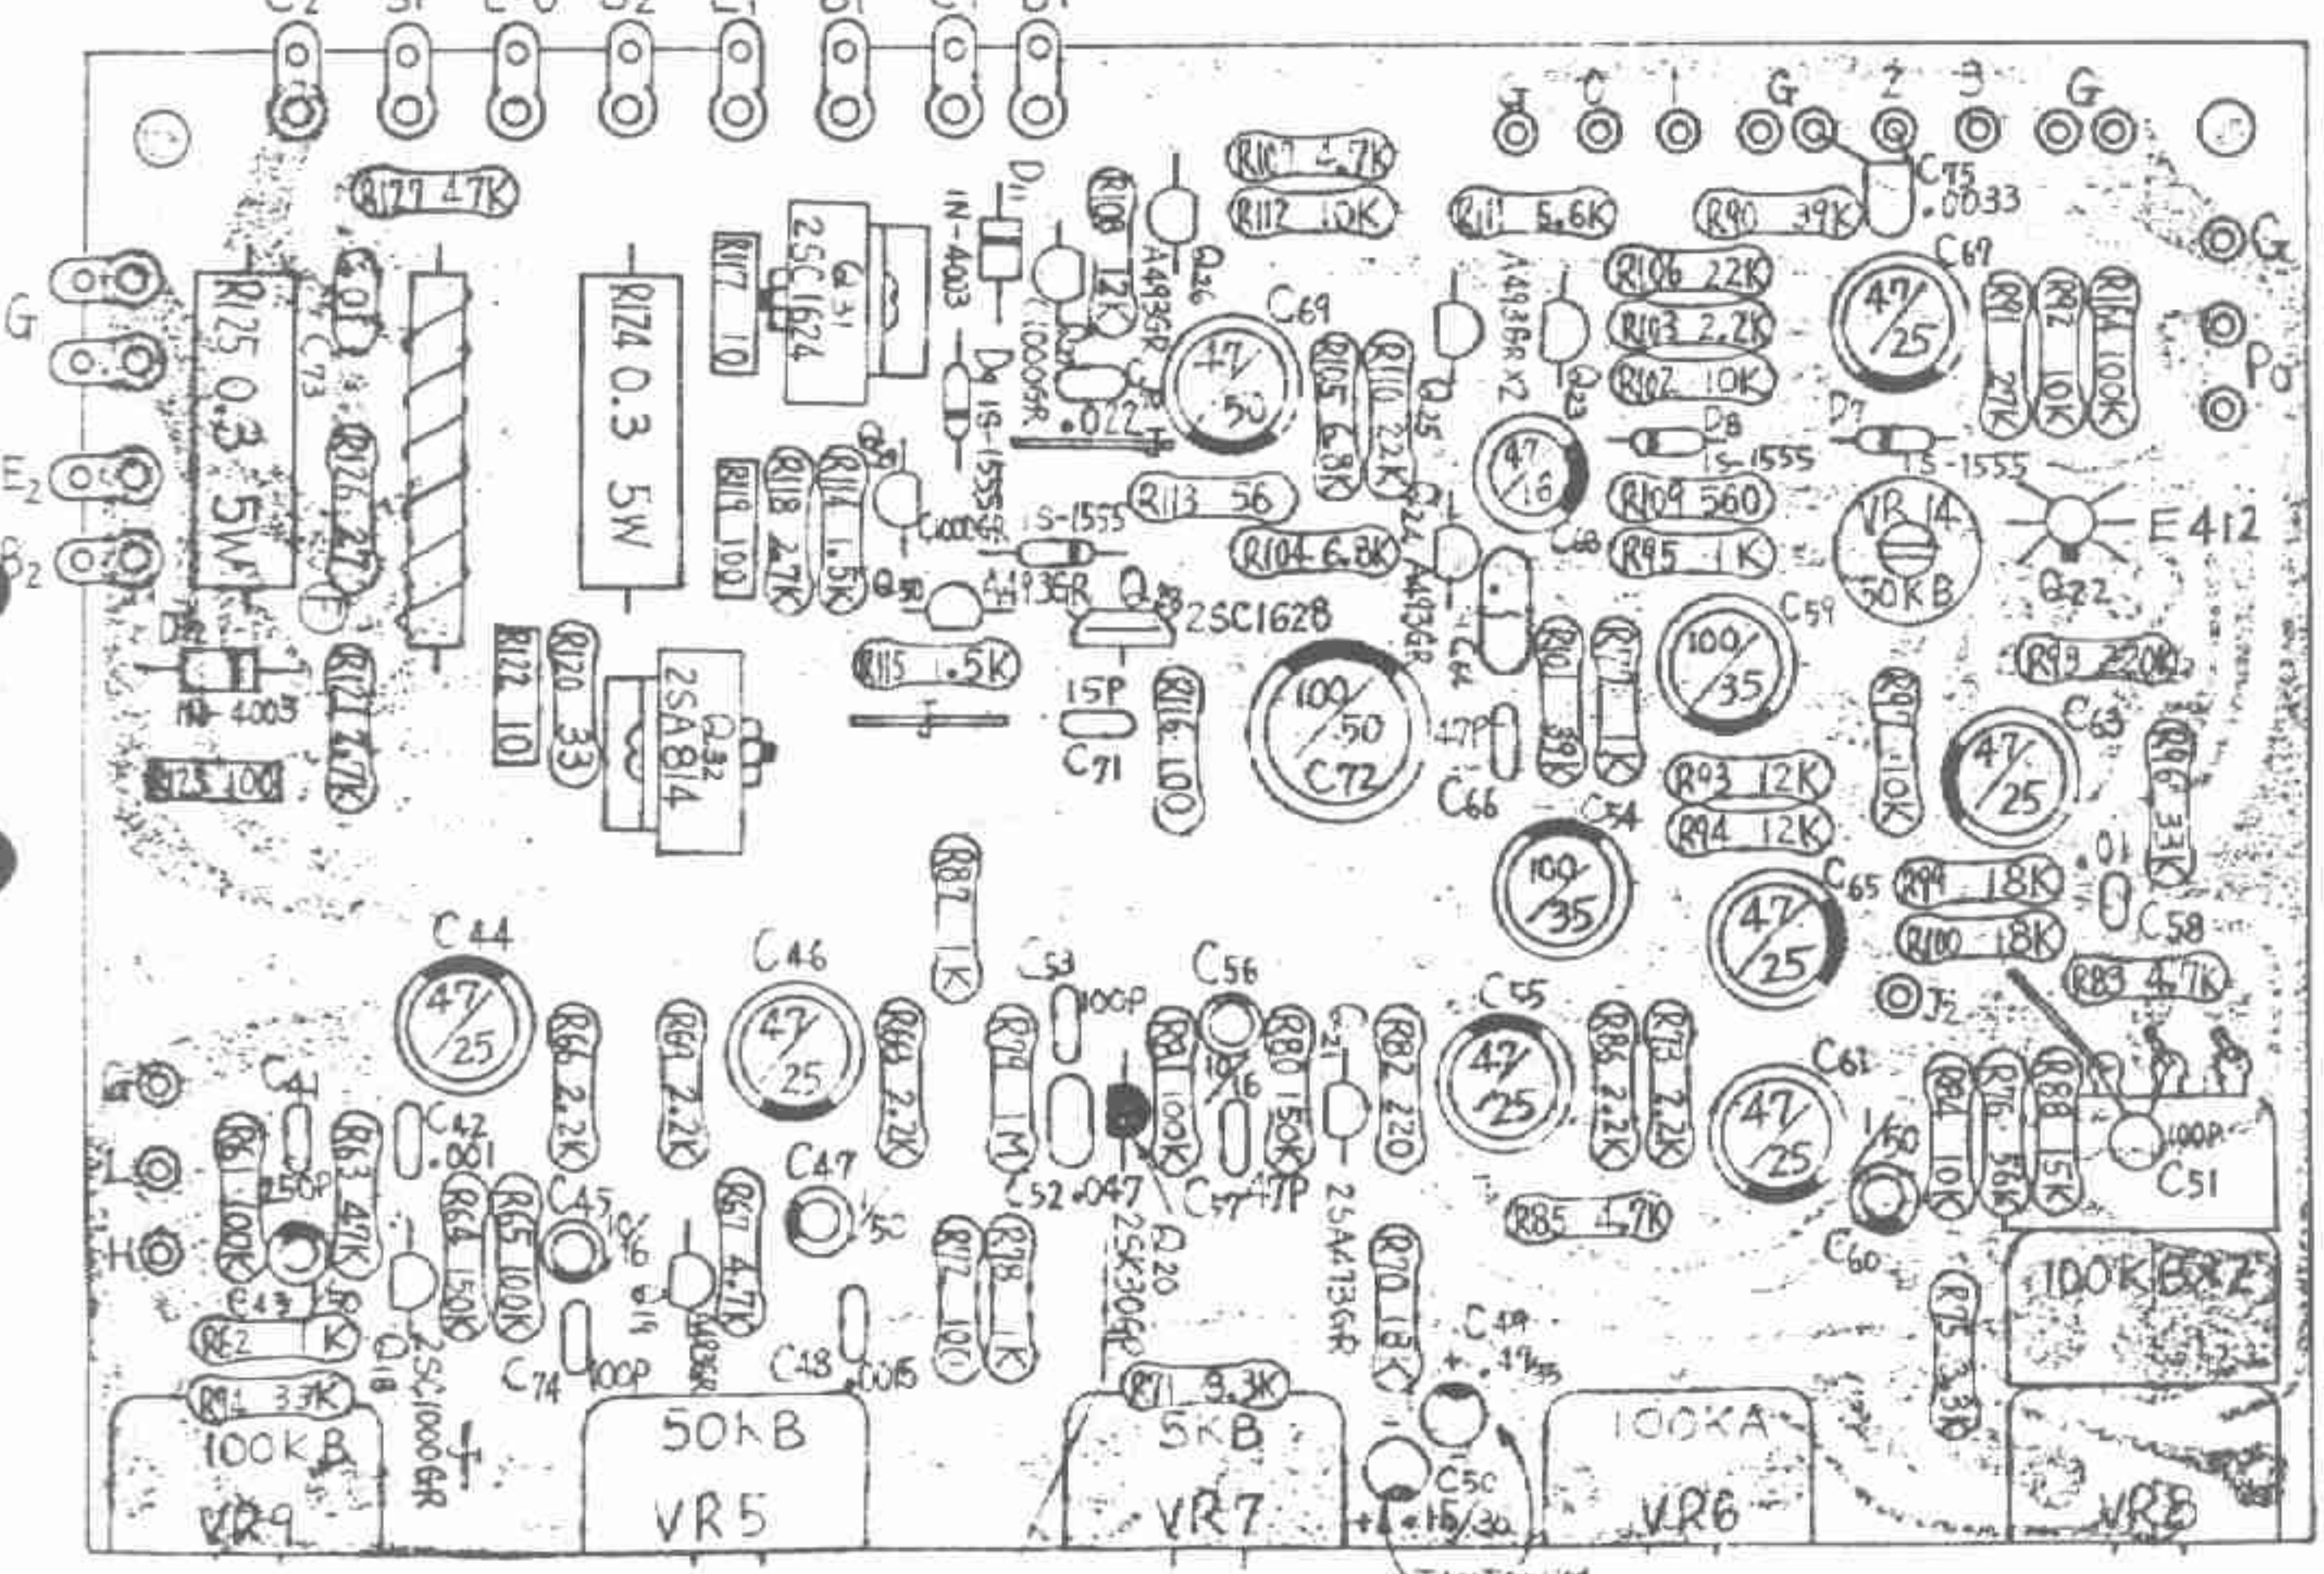

Feb. 1, 1979

- SW1 — (NORMAL — 1  
DISTORTION — 2)
- SW2 — (VIB — 1  
NORMAL — 2  
CHORUS — 3)
- SW3 — POWER SW
- D: 1S-1555

Primary voltage:  
117, 220, 240V  
see next page

JC-120 serial NO.481650 -- 502499  
 JC-160 serial NO.480550 -- 500849

REVERB DEPTH  
V24L5PHIN20KC  
15B10K(030-180)

VIB. SPEED  
V24L5PHIN20KC  
C250K(030-193)

VIB. DEPTH  
V24L5PHIN20KC  
15 B10K(030-180)

SWITCH  
SLT-143N  
(001-082)

VOLUME  
V24L5PHIN20KC  
15 B100K  
(030-183)

TREBLE  
V24L5PHIN  
20KC15B50K  
(030-182)

MIDDLE  
V24L5PHIN  
20KC15B5K  
(030-179)

BASS  
V24L5PHIN  
20KC15A100K  
(030-174)

DISTORTION  
EWFNOLK20  
100KB x 2