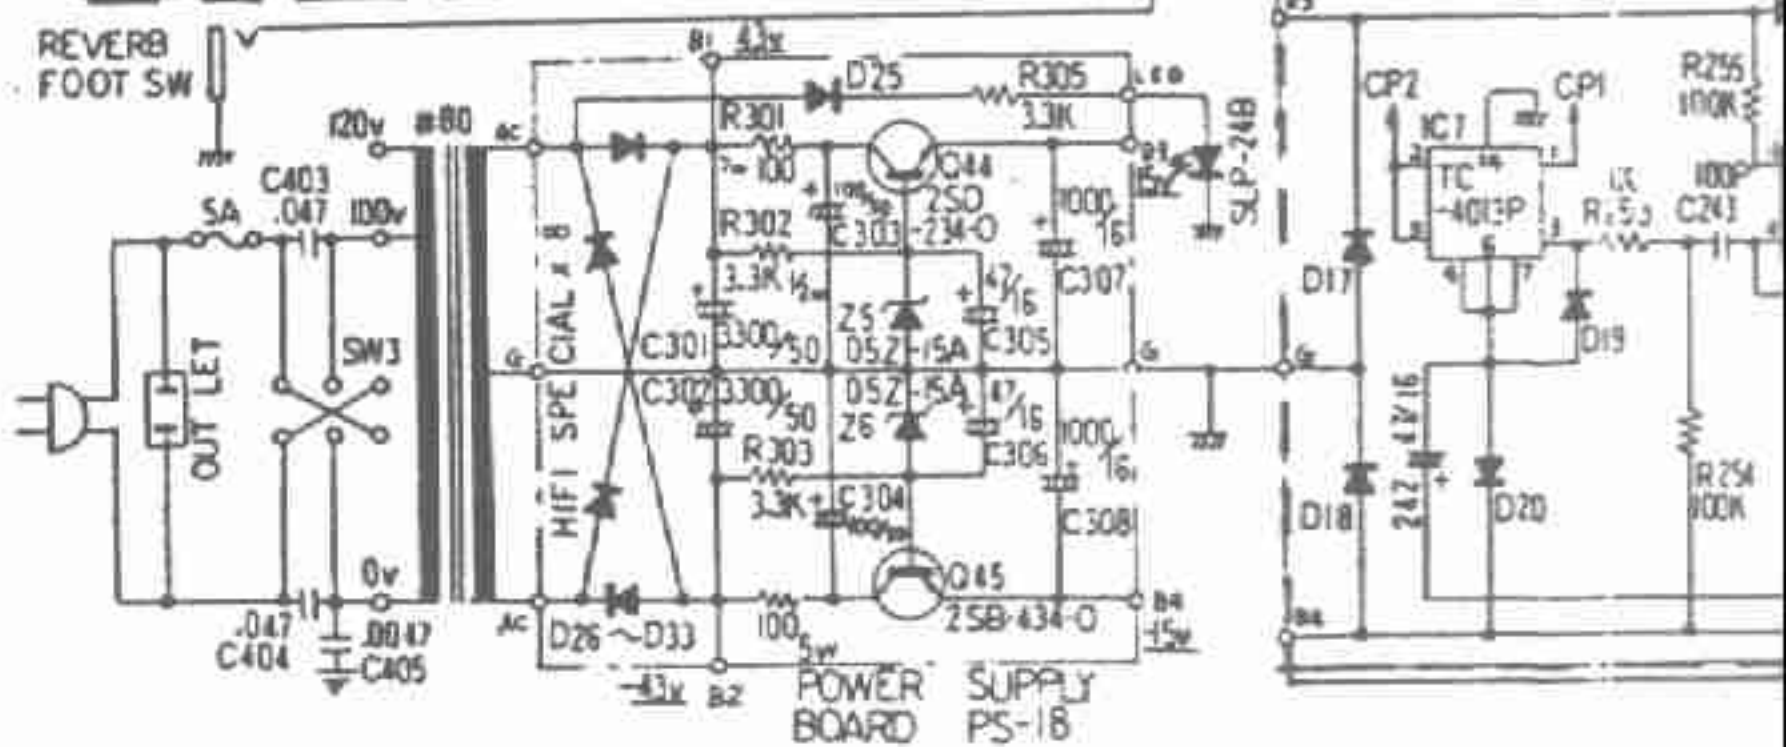

Feb. 1, 1979

- SW1 — (NORMAL — 1  
DISTORTION — 2)
- SW2 — (VIB — 1  
NORMAL — 2  
CHORUS — 3)
- SW3 — POWER SW
- D: 1S-1555

Primary voltage:  
117, 220, 240V  
see next page

JC-120 serial NO.481650 -- 502499  
 JC-160 serial NO.480550 -- 500849

REVERB DEPTH  
V24L5PHIN20KC  
15B10K(030-180)

VIB. SPEED  
V24L5PHIN20KC  
C250K(030-193)

VIB. DEPTH  
V24L5PHIN20KC  
15 B10K(030-180)

SWITCH  
SLT-143N  
(001-082)

VOLUME  
V24L5PHIN20KC  
15 B100K  
(030-183)

TREBLE  
V24L5PHIN  
20KC15B50K  
(030-182)

MIDDLE  
V24L5PHIN  
20KC15B5K  
(030-179)

BASS  
V24L5PHIN  
20KC15A100K  
(030-174)

DISTORTION  
EWFNOLK20  
100KB x 2