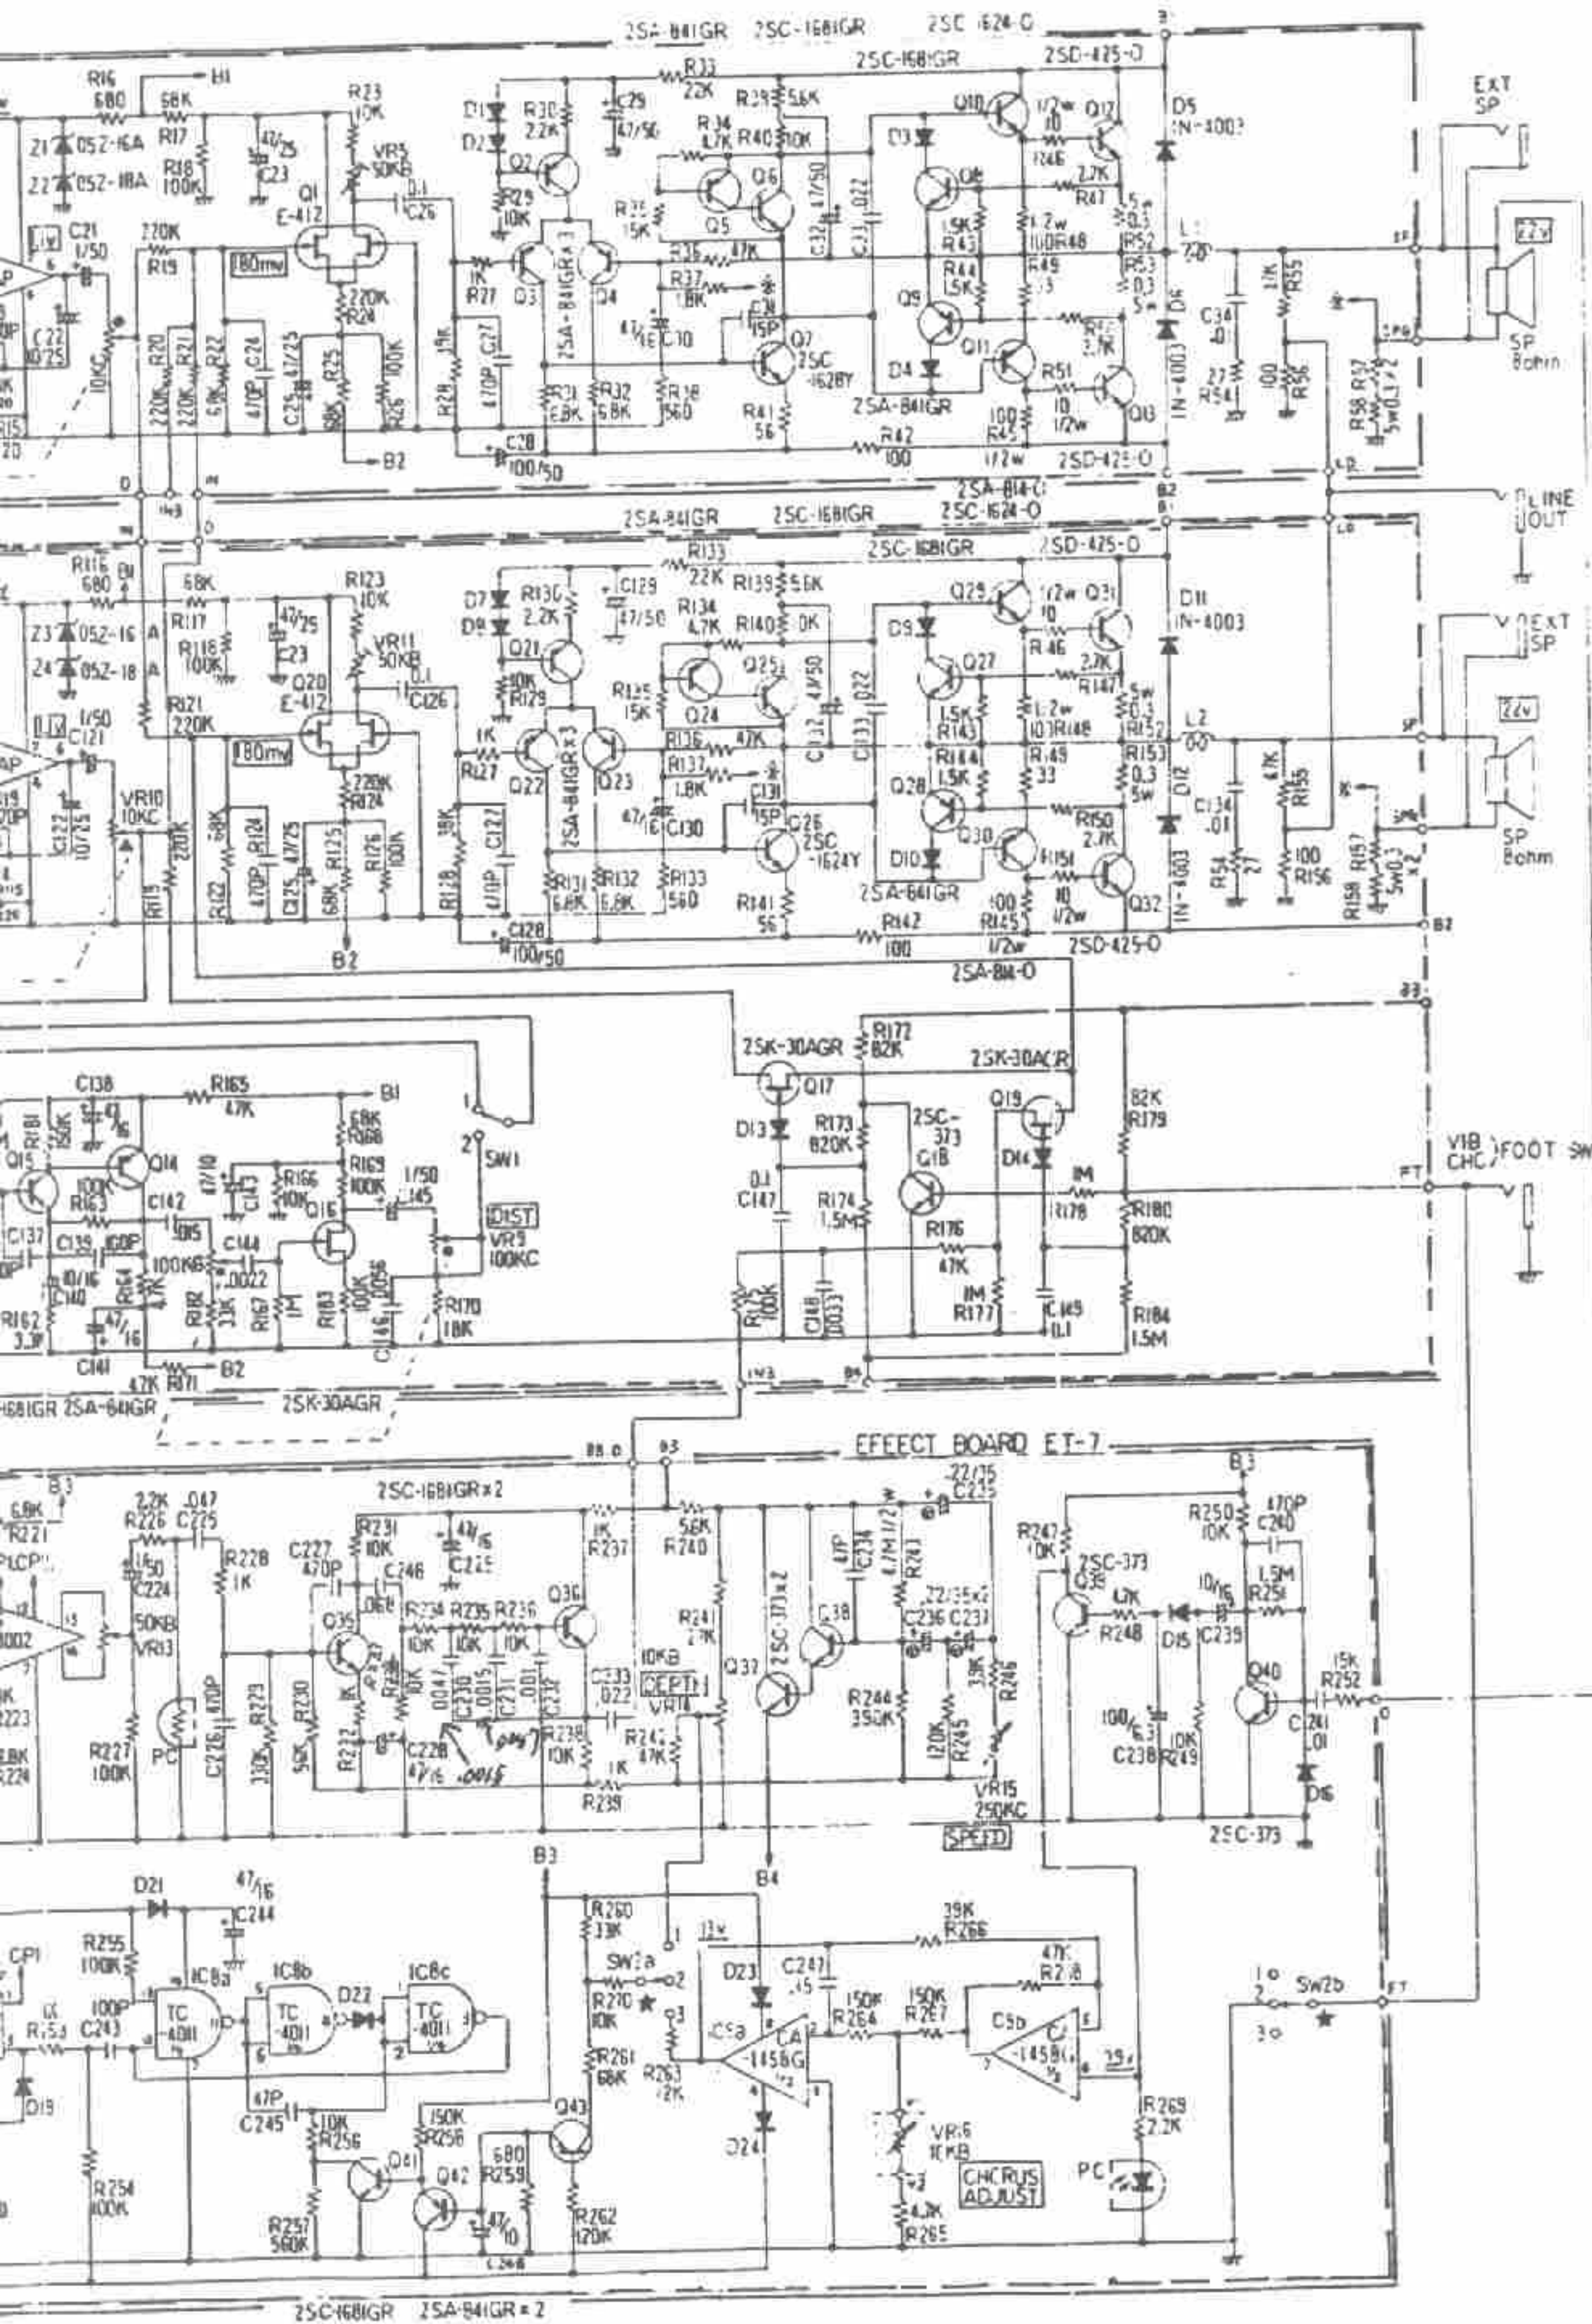

Feb. 1, 1979

- SW1 — (NORMAL — 1  
DISTORTION — 2)
- SW2 — (VIB — 1  
NORMAL — 2  
CHORUS — 3)
- SW3 — POWER SW
- D: 1S-1555

Primary voltage:  
117, 220, 240V  
see next page

JC-120 serial NO.481650 -- 502499  
 JC-160 serial NO.480550 -- 500849

REVERB DEPTH  
V24L5PHIN20KC  
15B10K(030-180)

VIB. SPEED  
V24L5PHIN20KC  
C250K(030-193)

VIB. DEPTH  
V24L5PHIN20KC  
15 B10K(030-180)

SWITCH  
SLT-143N  
(001-082)

VOLUME  
V24L5PHIN20KC  
15 B100K  
(030-183)

TREBLE  
V24L5PHIN  
20KC15B50K  
(030-182)

MIDDLE  
V24L5PHIN  
20KC15B5K  
(030-179)

BASS  
V24L5PHIN  
20KC15A100K  
(030-174)

DISTORTION  
EWFNOLK20  
100KB x 2