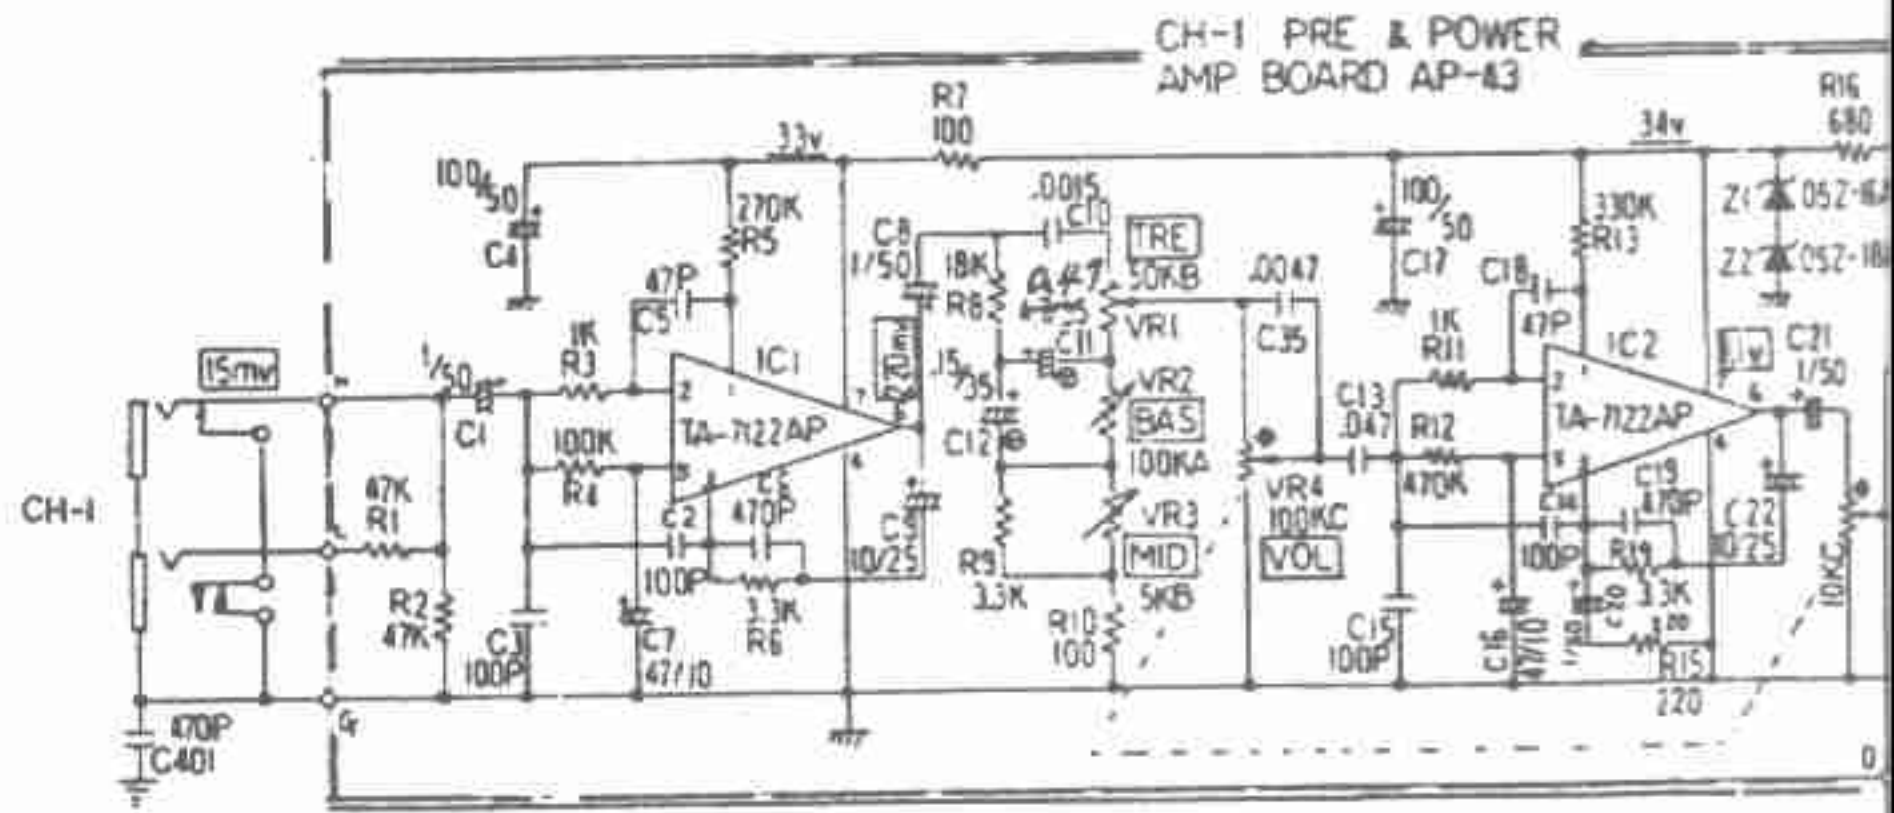

Feb. 1, 1979

- SW1 — (NORMAL — 1  
DISTORTION — 2)
- SW2 — (VIB — 1  
NORMAL — 2  
CHORUS — 3)
- SW3 — POWER SW
- D: 1S-1555

Primary voltage:  
117, 220, 240V  
see next page

JC-120 serial NO.481650 -- 502499  
 JC-160 serial NO.480550 -- 500849

REVERB DEPTH  
V24L5PHIN20KC  
15B10K(030-180)

VIB. SPEED  
V24L5PHIN20KC  
C250K(030-193)

VIB. DEPTH  
V24L5PHIN20KC  
15 B10K(030-180)

SWITCH  
SLT-143N  
(001-082)

VOLUME  
V24L5PHIN20KC  
15 B100K  
(030-183)

TREBLE  
V24L5PHIN  
20KC15B50K  
(030-182)

MIDDLE  
V24L5PHIN  
20KC15B5K  
(030-179)

BASS  
V24L5PHIN  
20KC15A100K  
(030-174)

DISTORTION  
EWFNOLK20  
100KB x 2