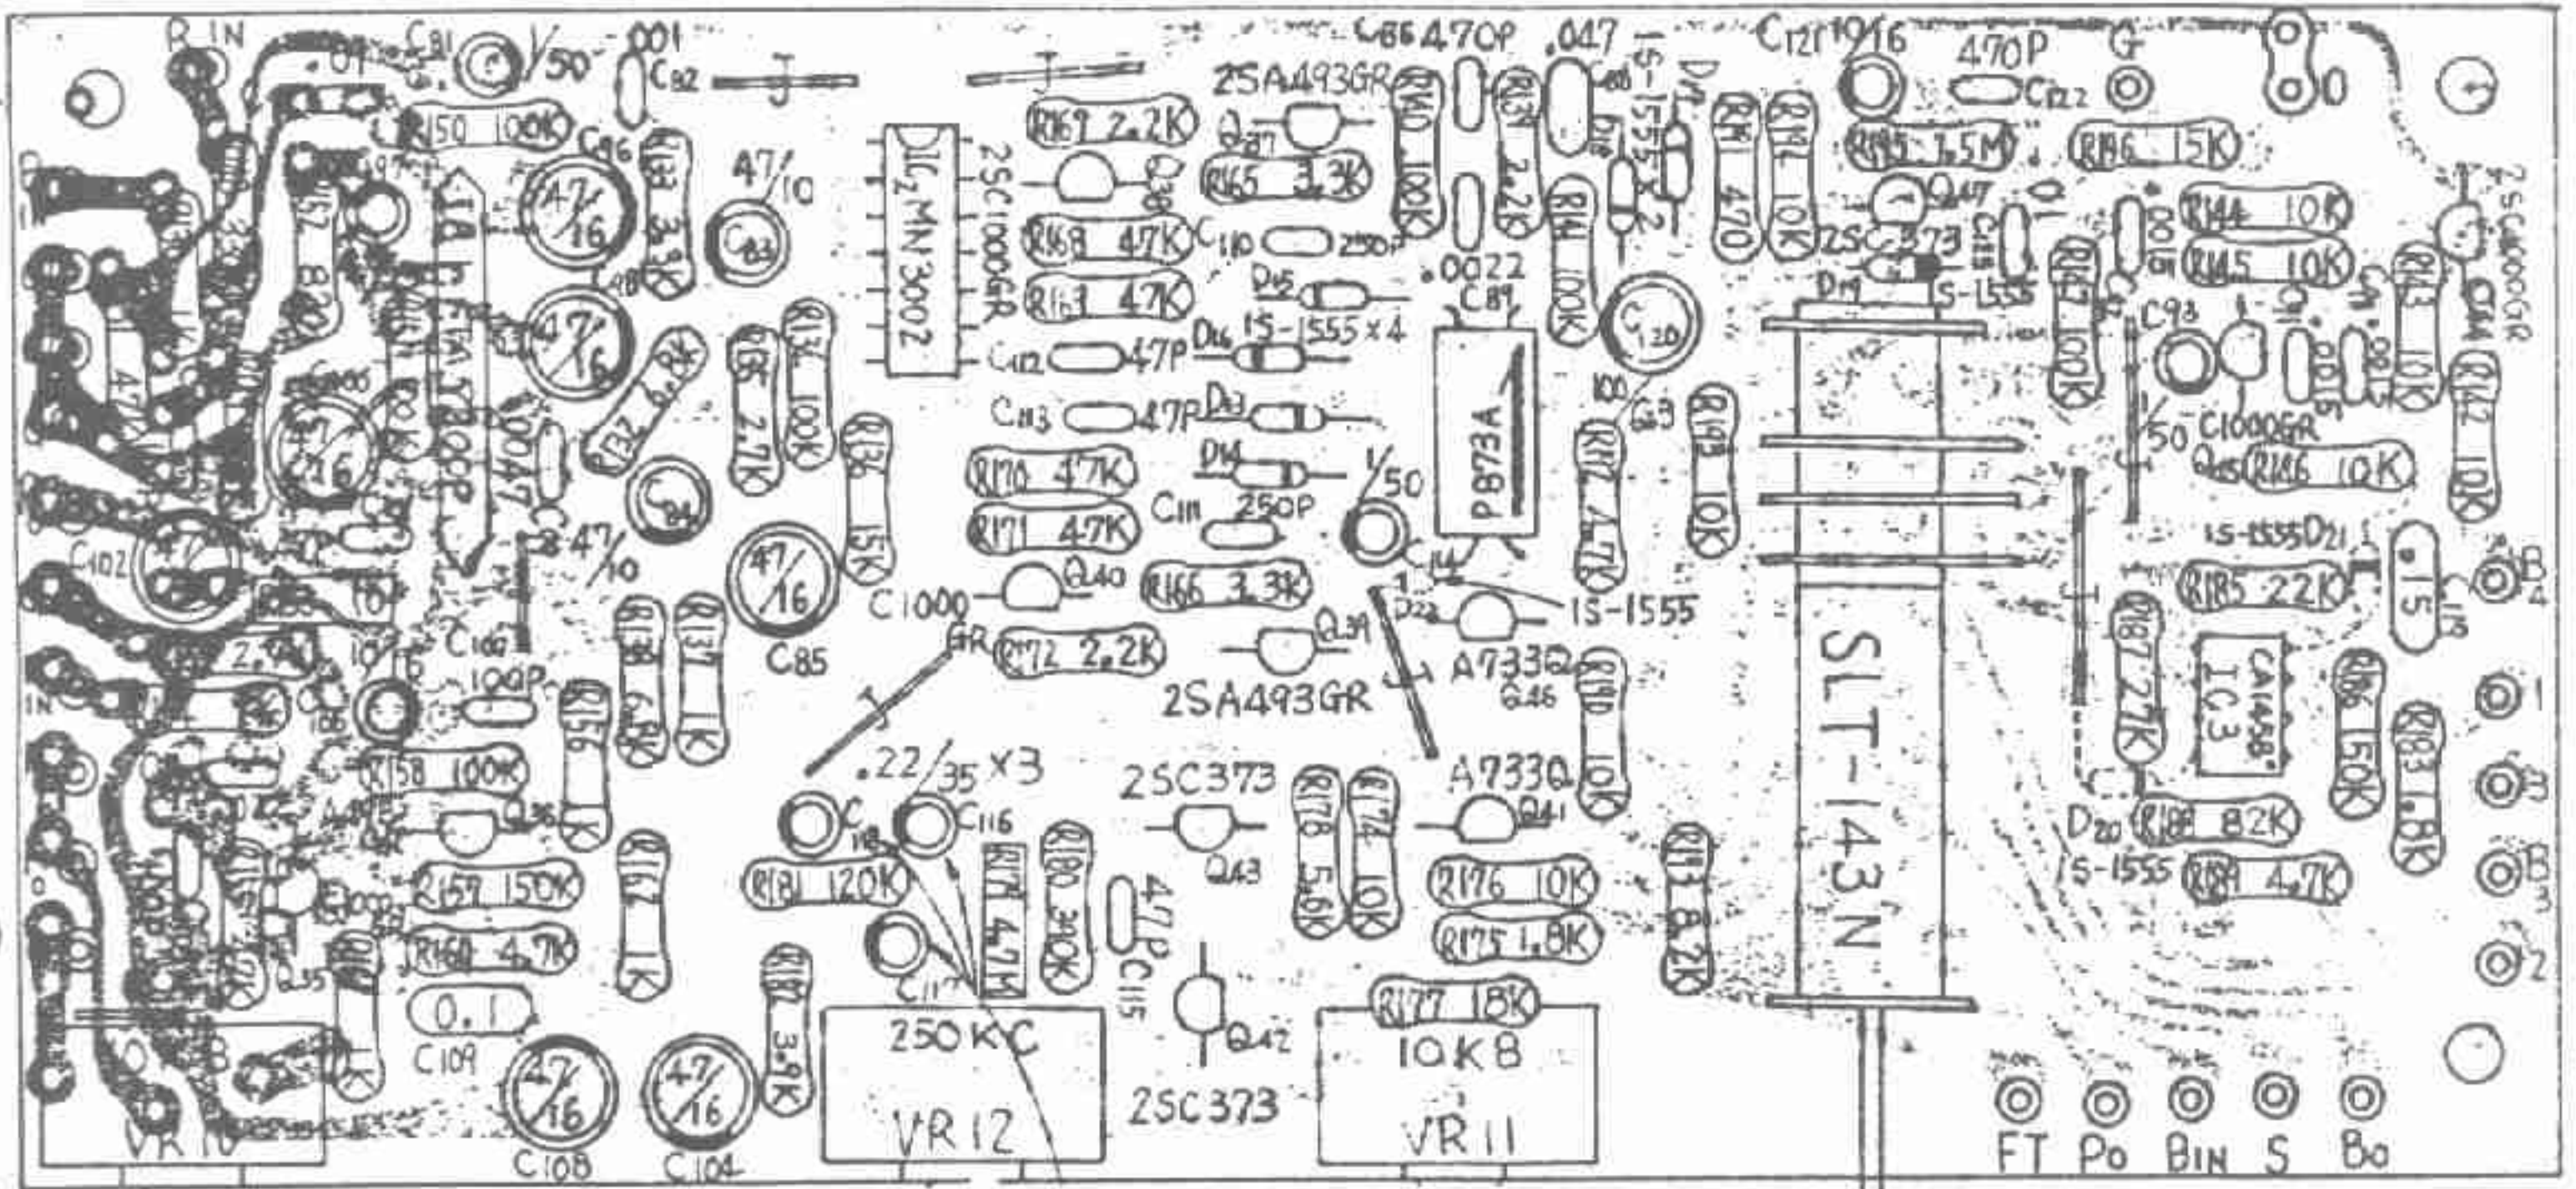

Feb. 1, 1979

- SW1 — (NORMAL — 1  
DISTORTION — 2)
- SW2 — (VIB — 1  
NORMAL — 2  
CHORUS — 3)
- SW3 — POWER SW
- D: 1S-1555

Primary voltage:  
117, 220, 240V  
see next page

JC-120 serial NO.481650 -- 502499  
 JC-160 serial NO.480550 -- 500849

REVERB DEPTH  
V24L5PHIN20KC  
15B10K(030-180)

VIB. SPEED  
V24L5PHIN20KC  
C250K(030-193)

VIB. DEPTH  
V24L5PHIN20KC  
15 B10K(030-180)

SWITCH  
SLT-143N  
(001-082)

VOLUME  
V24L5PHIN20KC  
15 B100K  
(030-183)

TREBLE  
V24L5PHIN  
20KC15B50K  
(030-182)

MIDDLE  
V24L5PHIN  
20KC15B5K  
(030-179)

BASS  
V24L5PHIN  
20KC15A100K  
(030-174)

DISTORTION  
EWFNOLK20  
100KB x 2