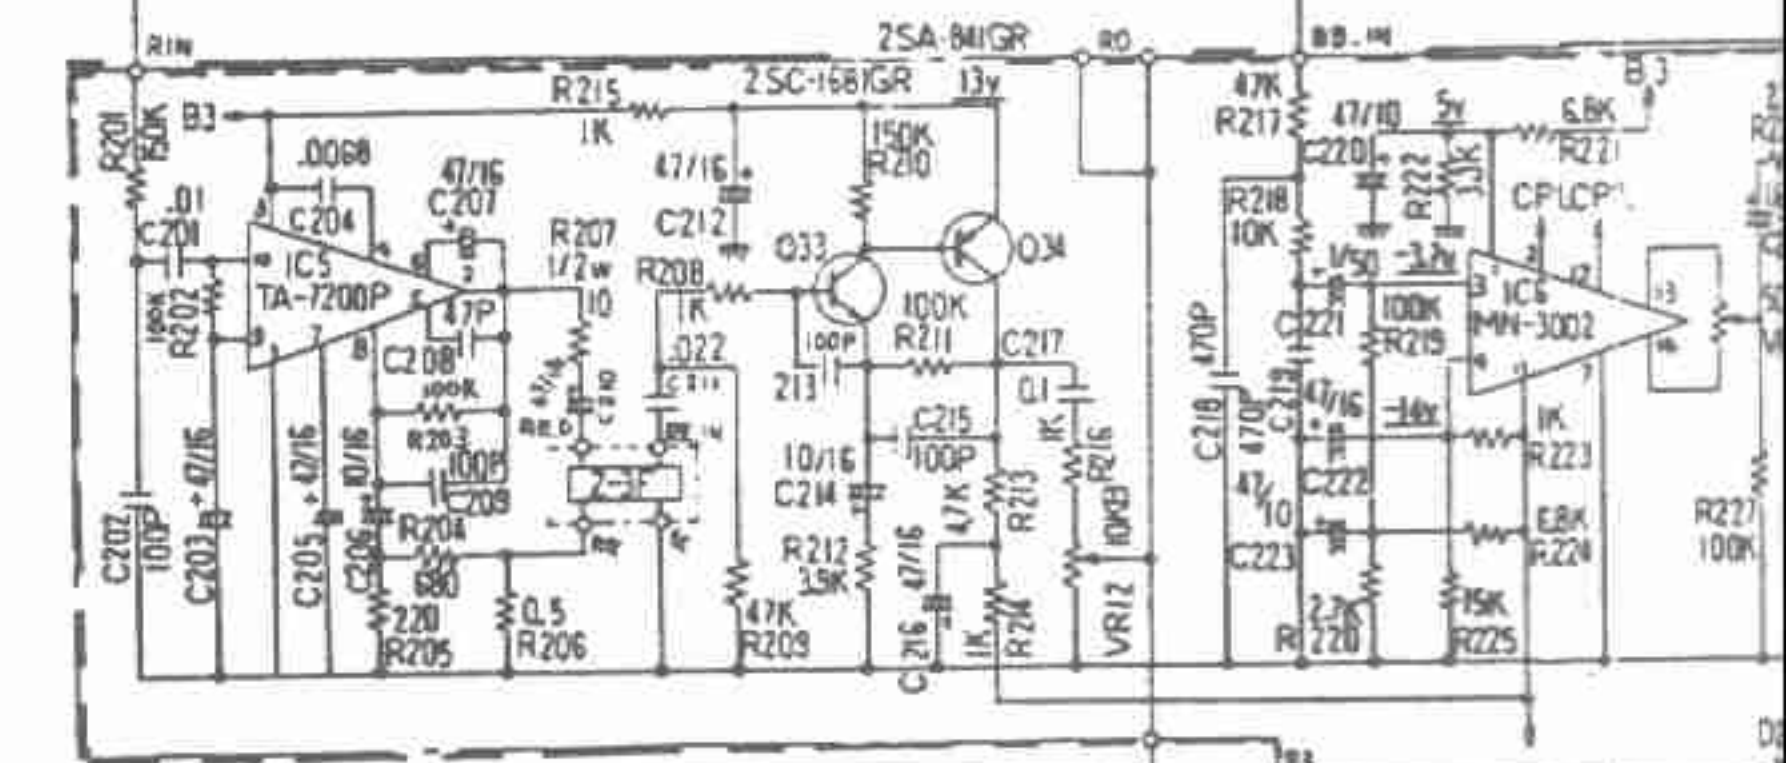

Feb. 1, 1979

- SW1 — (NORMAL — 1  
DISTORTION — 2)
- SW2 — (VIB — 1  
NORMAL — 2  
CHORUS — 3)
- SW3 — POWER SW
- D: 1S-1555

Primary voltage:  
117, 220, 240V  
see next page

JC-120 serial NO.481650 -- 502499  
 JC-160 serial NO.480550 -- 500849

REVERB DEPTH  
V24L5PHIN20KC  
15B10K(030-180)

VIB. SPEED  
V24L5PHIN20KC  
C250K(030-193)

VIB. DEPTH  
V24L5PHIN20KC  
15 B10K(030-180)

SWITCH  
SLT-143N  
(001-082)

VOLUME  
V24L5PHIN20KC  
15 B100K  
(030-183)

TREBLE  
V24L5PHIN  
20KC15B50K  
(030-182)

MIDDLE  
V24L5PHIN  
20KC15B5K  
(030-179)

BASS  
V24L5PHIN  
20KC15A100K  
(030-174)

DISTORTION  
EWFNOLK20  
100KB x 2