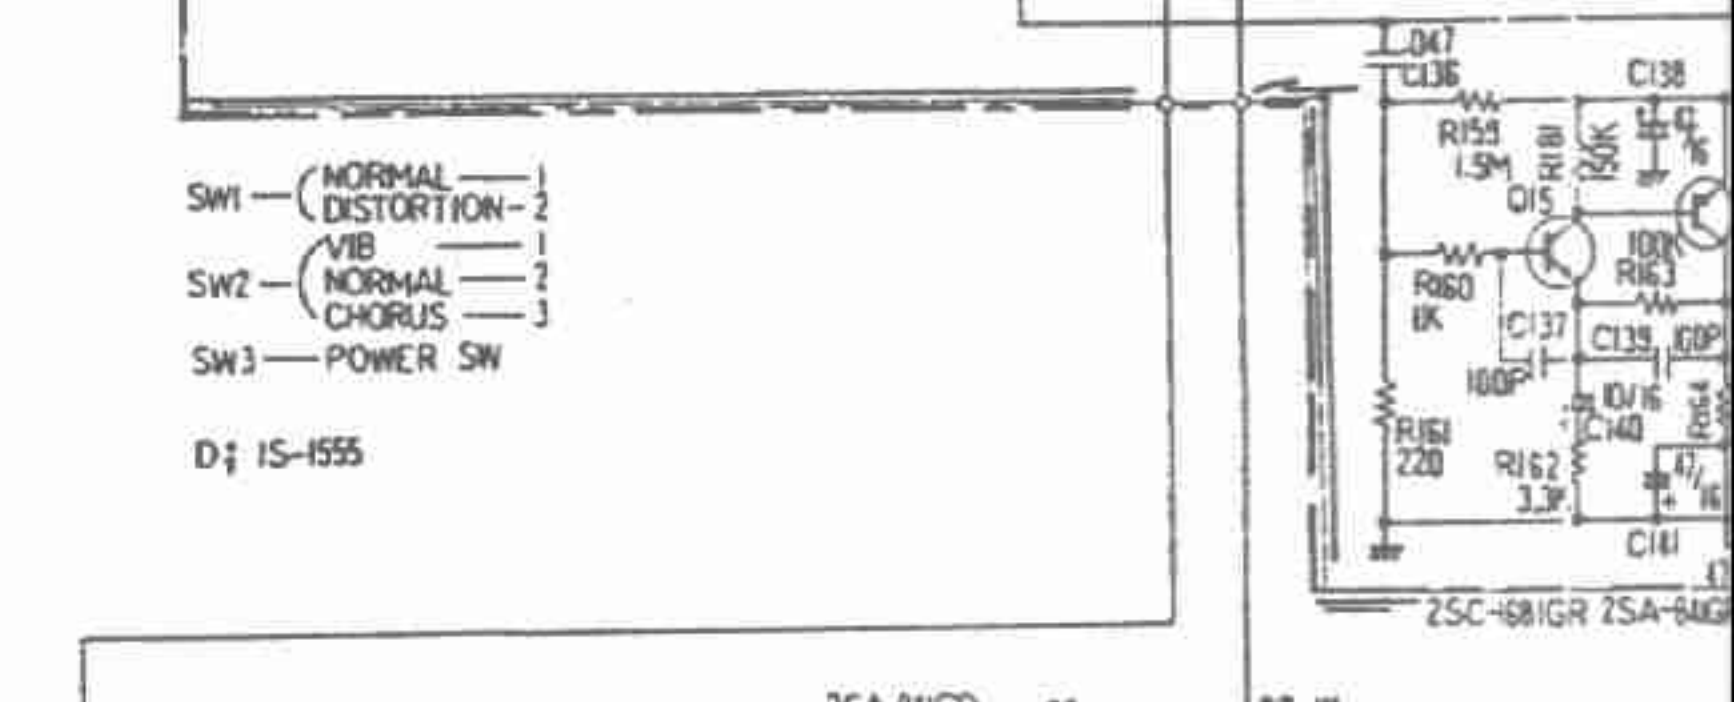

Feb. 1, 1979

- SW1 — (NORMAL — 1  
DISTORTION — 2)
- SW2 — (VIB — 1  
NORMAL — 2  
CHORUS — 3)
- SW3 — POWER SW
- D: 1S-1555

Primary voltage:  
117, 220, 240V  
see next page

JC-120 serial NO.481650 -- 502499  
 JC-160 serial NO.480550 -- 500849

REVERB DEPTH  
V24L5PHIN20KC  
15B10K(030-180)

VIB. SPEED  
V24L5PHIN20KC  
C250K(030-193)

VIB. DEPTH  
V24L5PHIN20KC  
15 B10K(030-180)

SWITCH  
SLT-143N  
(001-082)

VOLUME  
V24L5PHIN20KC  
15 B100K  
(030-183)

TREBLE  
V24L5PHIN  
20KC15B50K  
(030-182)

MIDDLE  
V24L5PHIN  
20KC15B5K  
(030-179)

BASS  
V24L5PHIN  
20KC15A100K  
(030-174)

DISTORTION  
EWFNOLK20  
100KB x 2