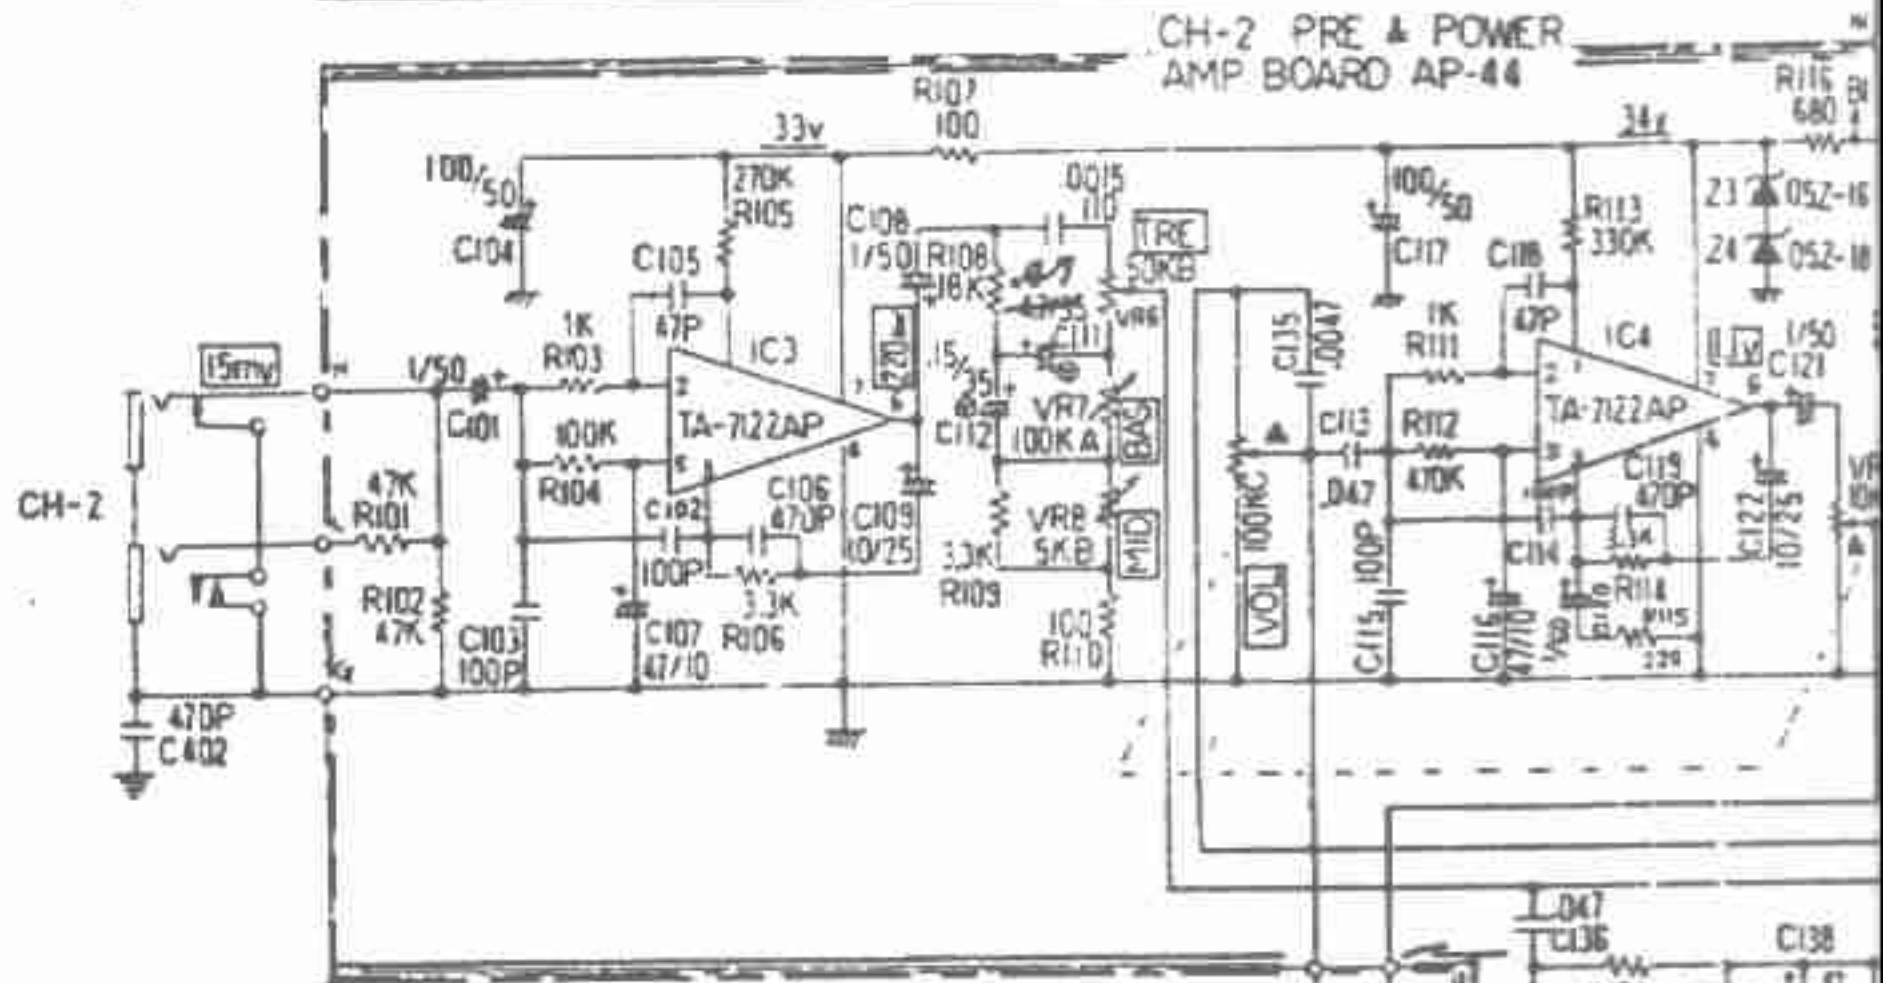

Feb. 1, 1979

- SW1 — (NORMAL — 1  
DISTORTION — 2)
- SW2 — (VIB — 1  
NORMAL — 2  
CHORUS — 3)
- SW3 — POWER SW
- D: 1S-1555

Primary voltage:  
117, 220, 240V  
see next page

JC-120 serial NO.481650 -- 502499  
 JC-160 serial NO.480550 -- 500849

REVERB DEPTH  
V24L5PHIN20KC  
15B10K(030-180)

VIB. SPEED  
V24L5PHIN20KC  
C250K(030-193)

VIB. DEPTH  
V24L5PHIN20KC  
15 B10K(030-180)

SWITCH  
SLT-143N  
(001-082)

VOLUME  
V24L5PHIN20KC  
15 B100K  
(030-183)

TREBLE  
V24L5PHIN  
20KC15B50K  
(030-182)

MIDDLE  
V24L5PHIN  
20KC15B5K  
(030-179)

BASS  
V24L5PHIN  
20KC15A100K  
(030-174)

DISTORTION  
EWFNOLK20  
100KB x 2