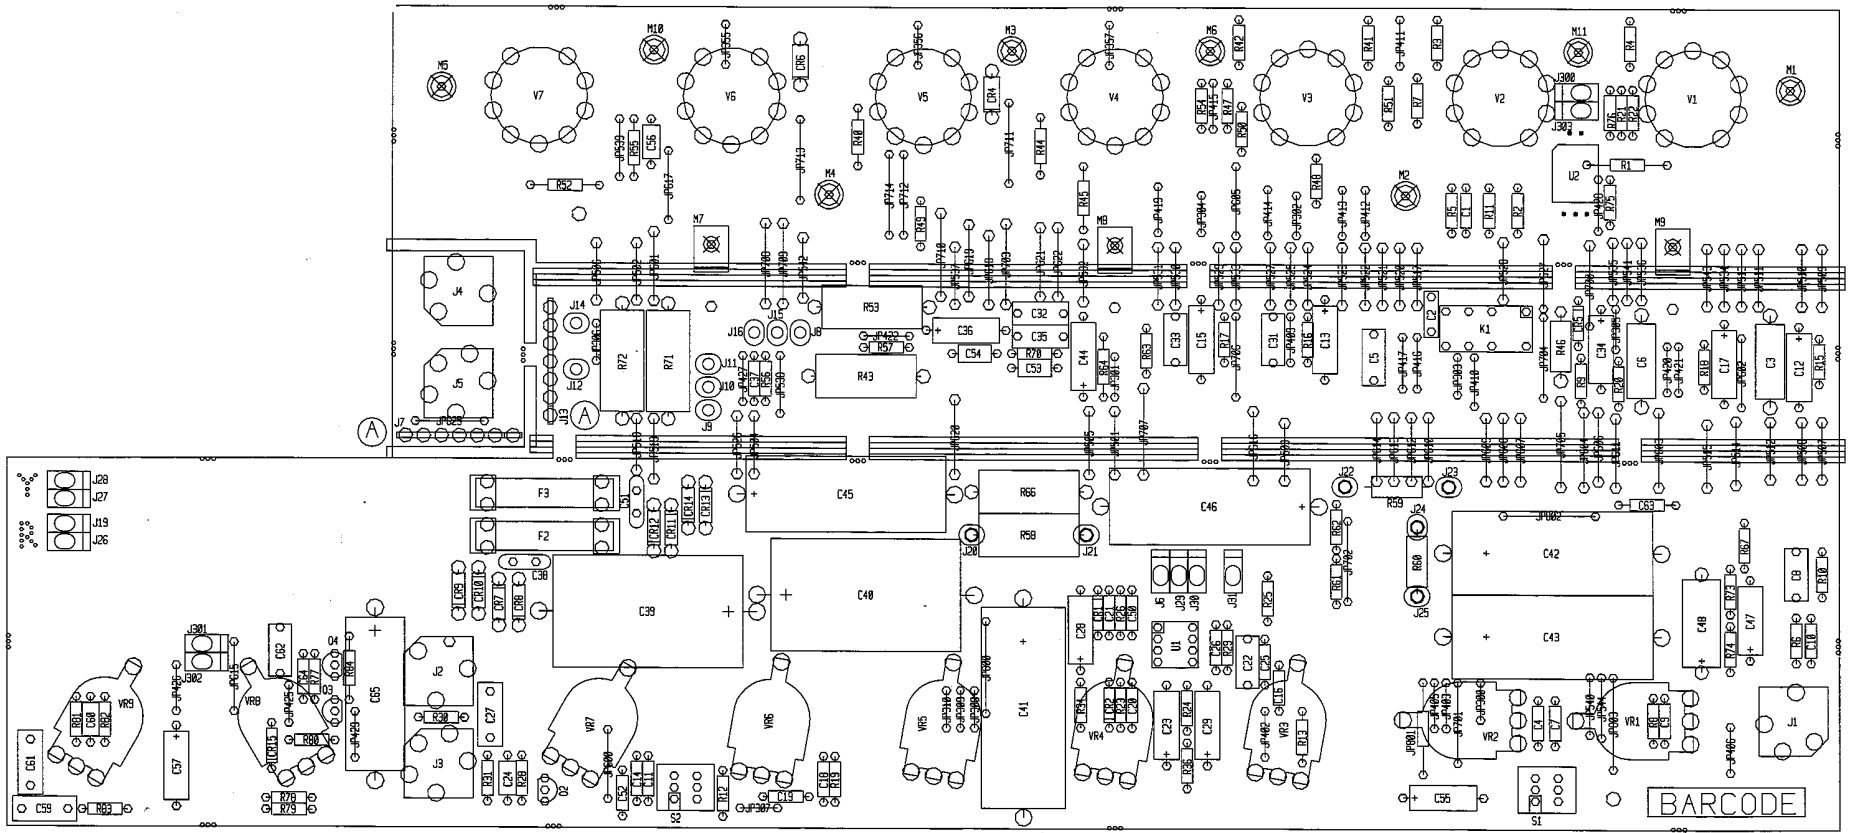

LAST REFNUM USED: # 331 R84 C65 C16 Q4

COPYRIGHT 1995 PEAVEY ELECTRONICS CORP. PRINTED IN U.S.A.

"COMPANY PROPRIETARY INFORMATION"			
PEAVEY ELECTRONICS CORP.			
711 A STREET			
MERRIDIAN, MISSISSIPPI 39301			
TITLE	DELTA BLUES		
SIZE	CODE	NUMBER	REV
C		#8158623	
DATE	21-JUL-95		SHEET 1 OF 1