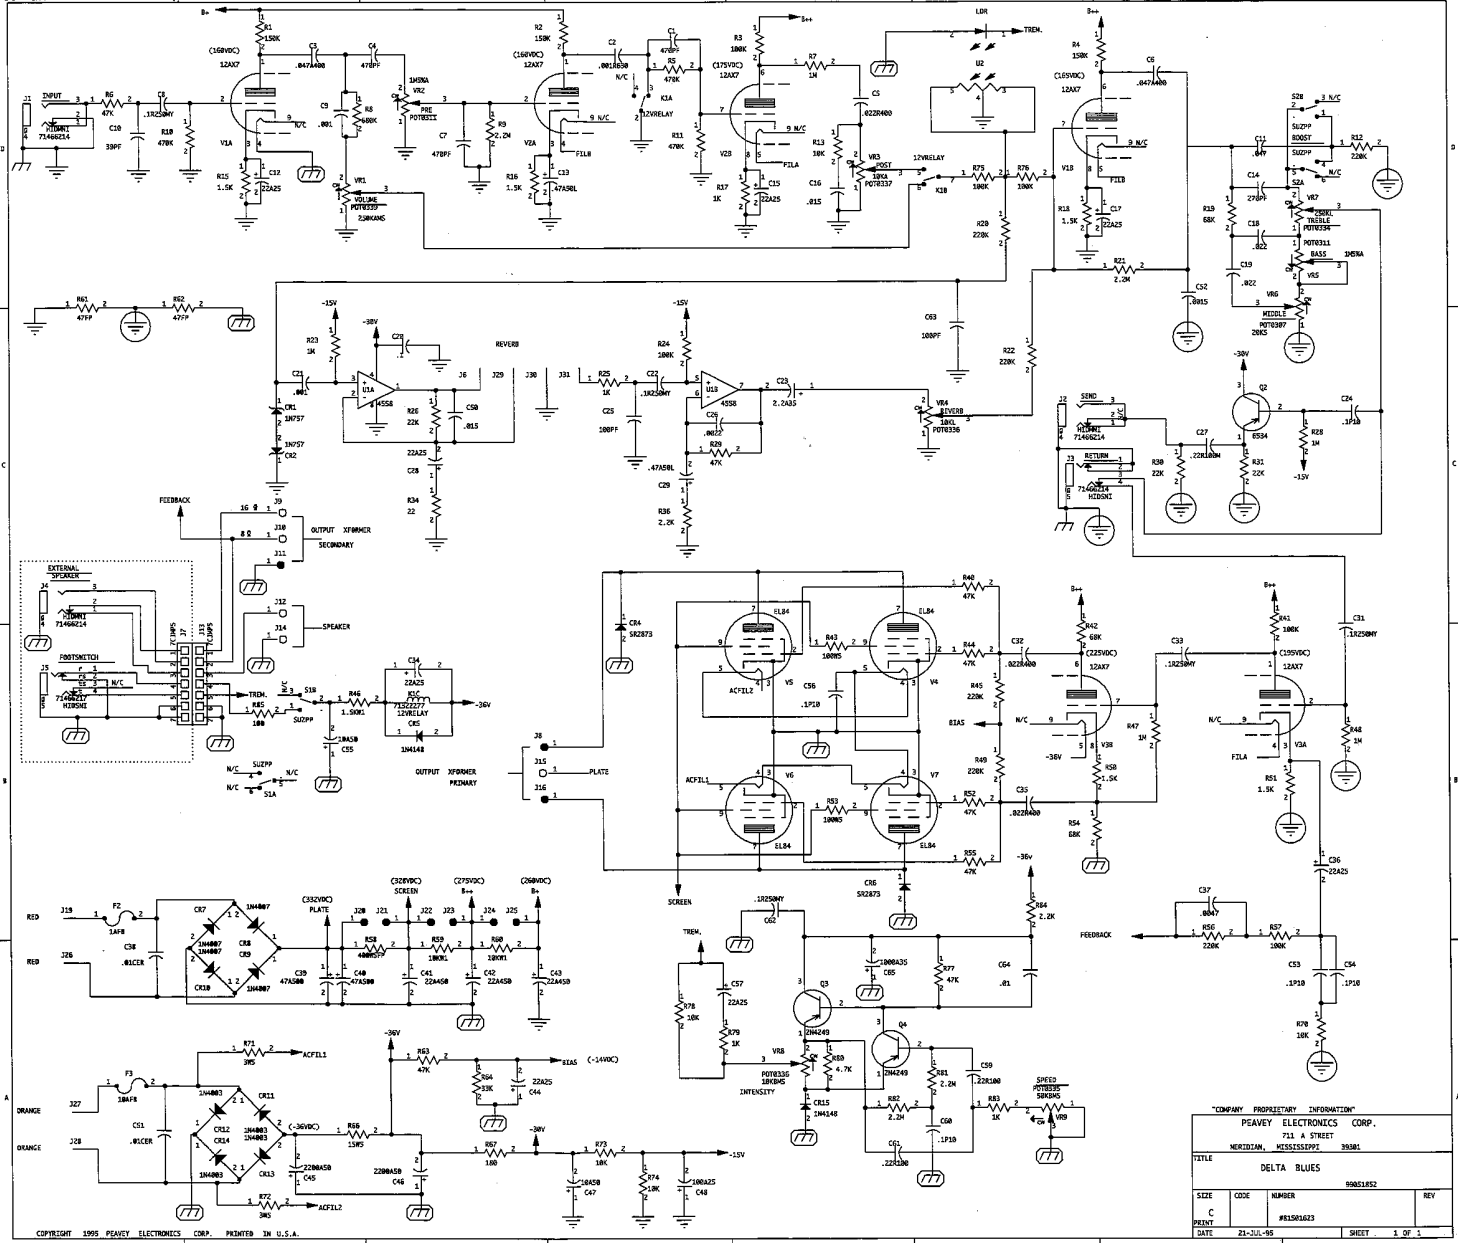

LAST REFNUM USED: # 331 R84 C65 C16 Q4

"COMPANY PROPRIETARY INFORMATION"			
PEAVEY ELECTRONICS CORP.			
711 A STREET			
MERRIDIAN, MISSISSIPPI 39301			
TITLE	DELTA BLUES		
SIZE	CODE	NUMBER	REV
C		#8158623	
DATE	21-JUL-95		SHEET 1 OF 1