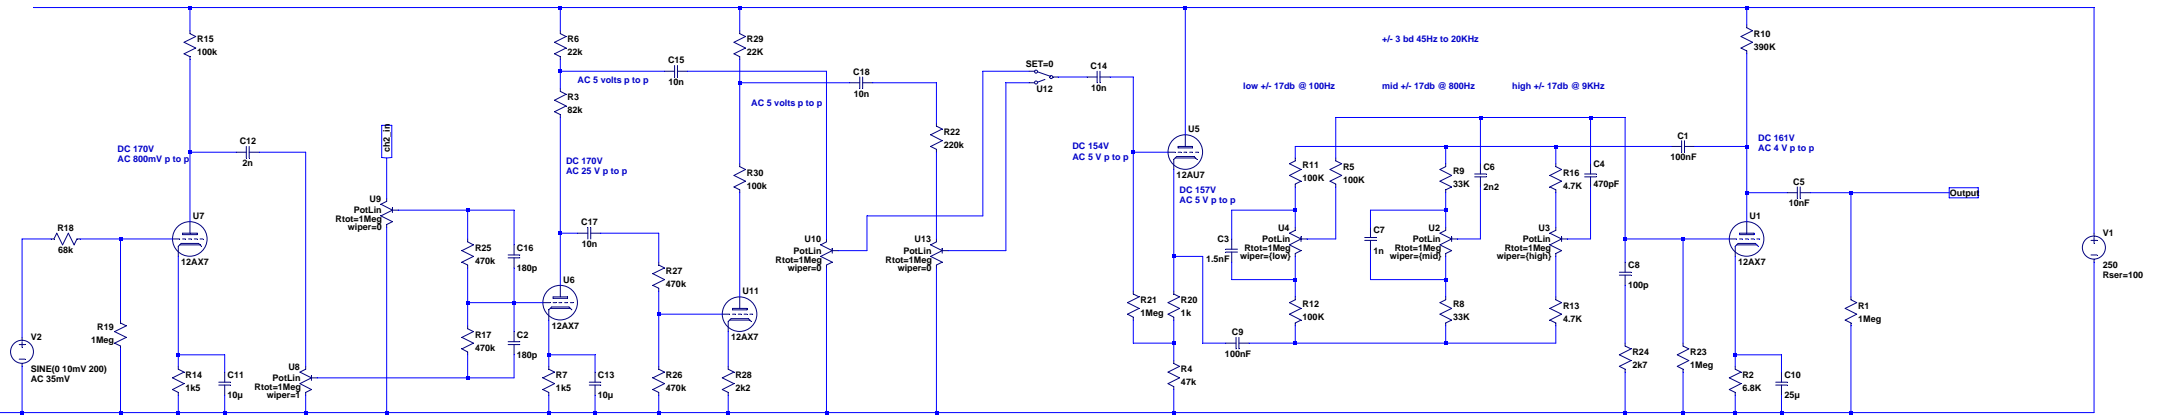

volume / overdrive

mixer

overdrive

master volume

.tran 100ms
:ac dec 100 10 100000