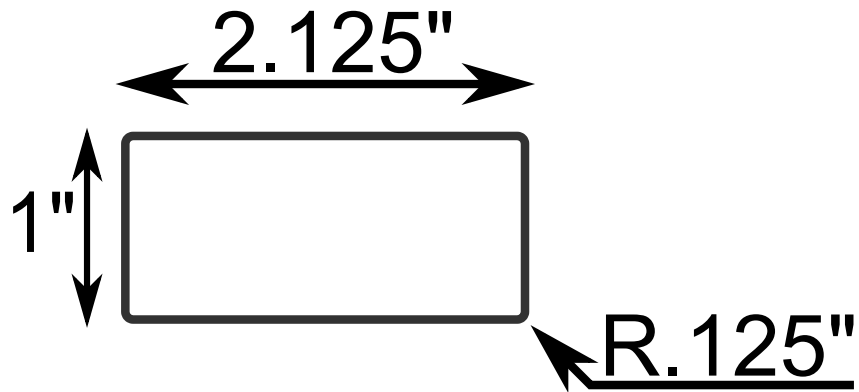

P57 Classic pickup

Standard twin-poles
CW-S, CCW-N pair

Poles: $5/8'' \times 3/16''$