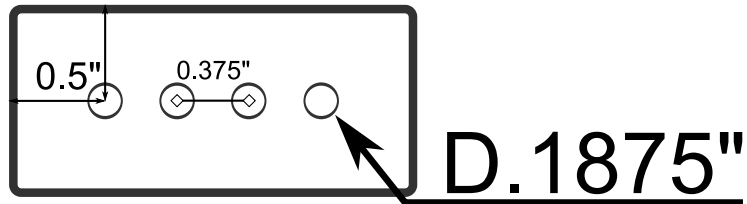

P57 Classic pickup

Standard twin-poles
CW-S, CCW-N pair

Poles: $5/8'' \times 3/16''$