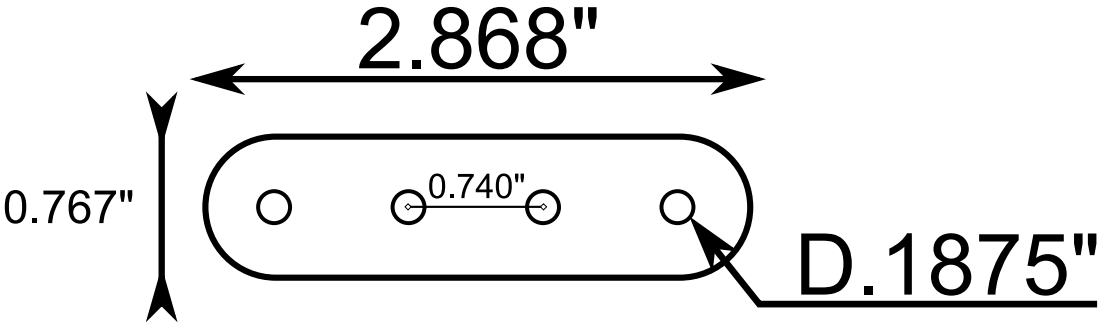

# P51 Classic Pickup

Standard single-pole  
single-coil design

Poles: 5/8" × 3/16"