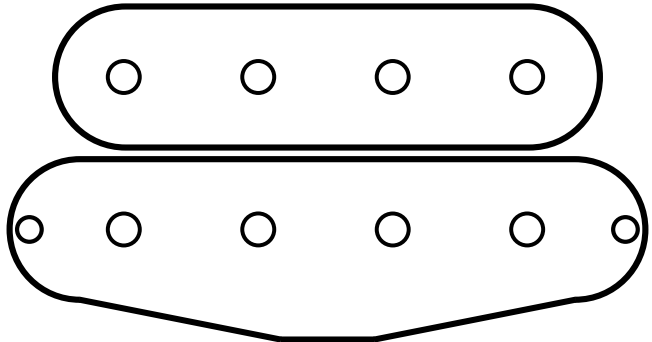

# P51 Classic Pickup

Standard single-pole  
single-coil design

Poles: 5/8" × 3/16"