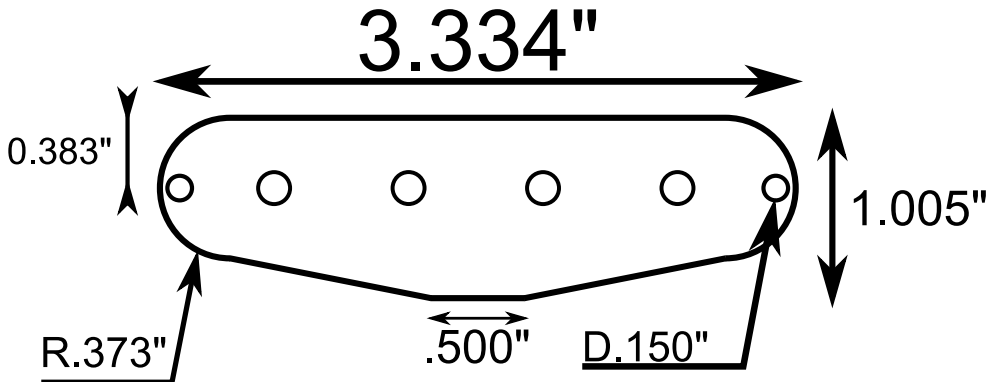

# P51 Classic Pickup

Standard single-pole  
single-coil design

Poles: 5/8" × 3/16"