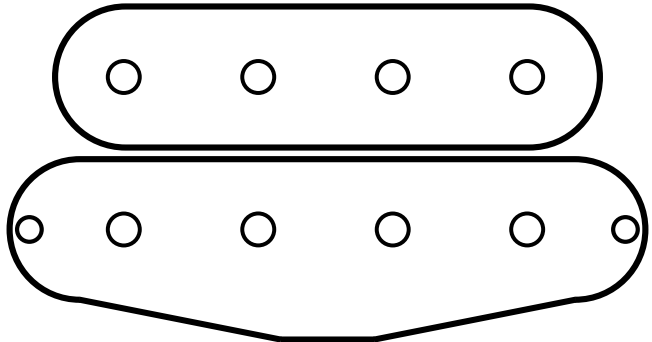

P51 Classic Pickup

Standard single-pole
single-coil design

Poles: 5/8" × 3/16"