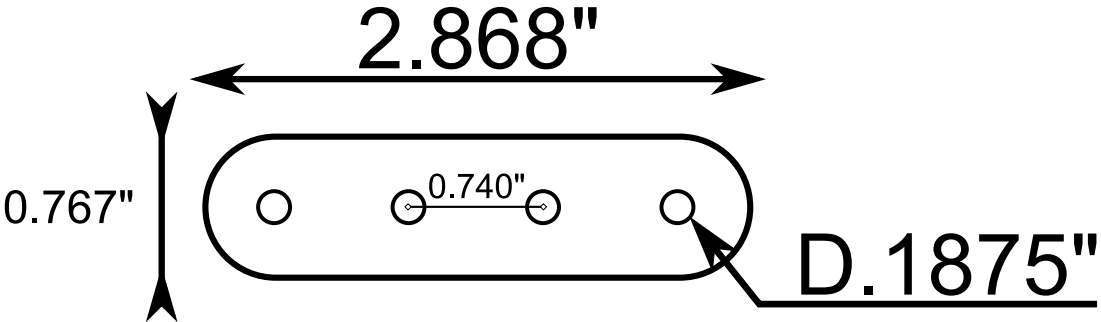

P51 Classic Pickup

Standard single-pole
single-coil design

Poles: 5/8" × 3/16"