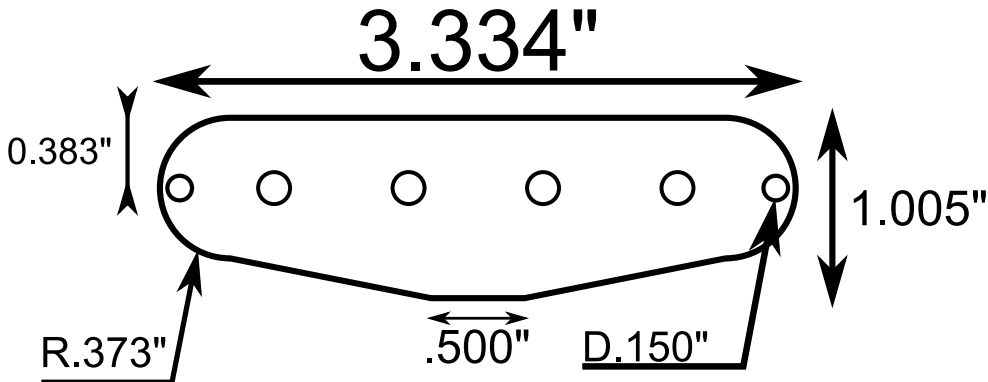

P51 Classic Pickup

Standard single-pole
single-coil design

Poles: 5/8" × 3/16"