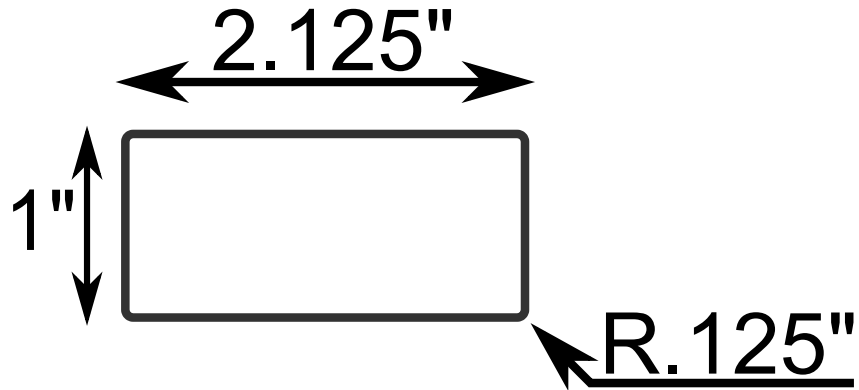

P57 Classic pickup

Standard twin-poles
CW-S, CCW-N pair

Poles: $5/8'' \times 3/16''$