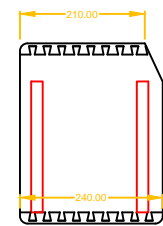

Cutting list for Head Cab:

- All 240 X 19
- 2x 638.00mm
- 2x 295.00mm

10" Speakers

12" Speakers

Cutting list for Speaker Cab:

- All 280 X 19, Baffle 19mm Ply
- 2x 650.20mm
- 2x 663.60mm
- 1x 625.60mm
- Baffle:
625.60mm Wide
572.00mm High