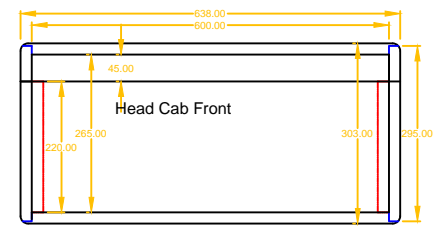

Cutting list for Head Cab:

- All 240 X 19
- 2x 638.00mm
- 2x 295.00mm

10" Speakers

12" Speakers

Cutting list for Speaker Cab:

- All 280 X 19, Baffle 19mm Ply
- 2x 650.20mm
- 2x 663.60mm
- 1x 625.60mm
- Baffle:
625.60mm Wide
572.00mm High