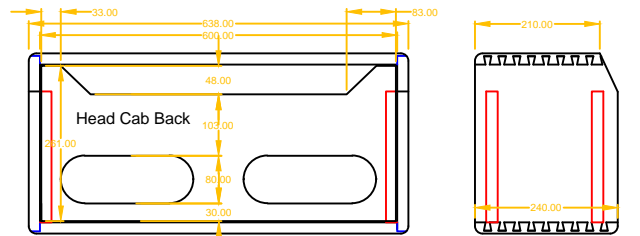

Cutting list for Head Cab:

- All 240 X 19
- 2x 638.00mm
- 2x 295.00mm

10" Speakers

12" Speakers

Cutting list for Speaker Cab:

- All 280 X 19, Baffle 19mm Ply
- 2x 650.20mm
- 2x 663.60mm
- 1x 625.60mm
- Baffle:
625.60mm Wide
572.00mm High