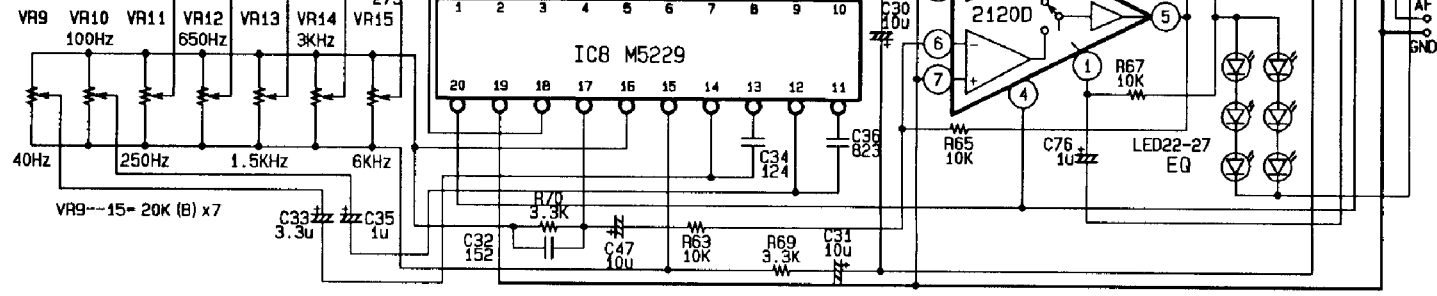

# **Tuck and Roll Schematic**

**Model: TRB400 Bass Head  
Revised November of 1999**

---

W1, W2:	A	B
IC12	BA3207	MN3007
IC13	BA3202	MN3101
IC16	78L09	78L12
O9	JUMPER	1N4148
R87	47K	5.6K

MODEL: TRB200, TRB400 SCHEMATIC