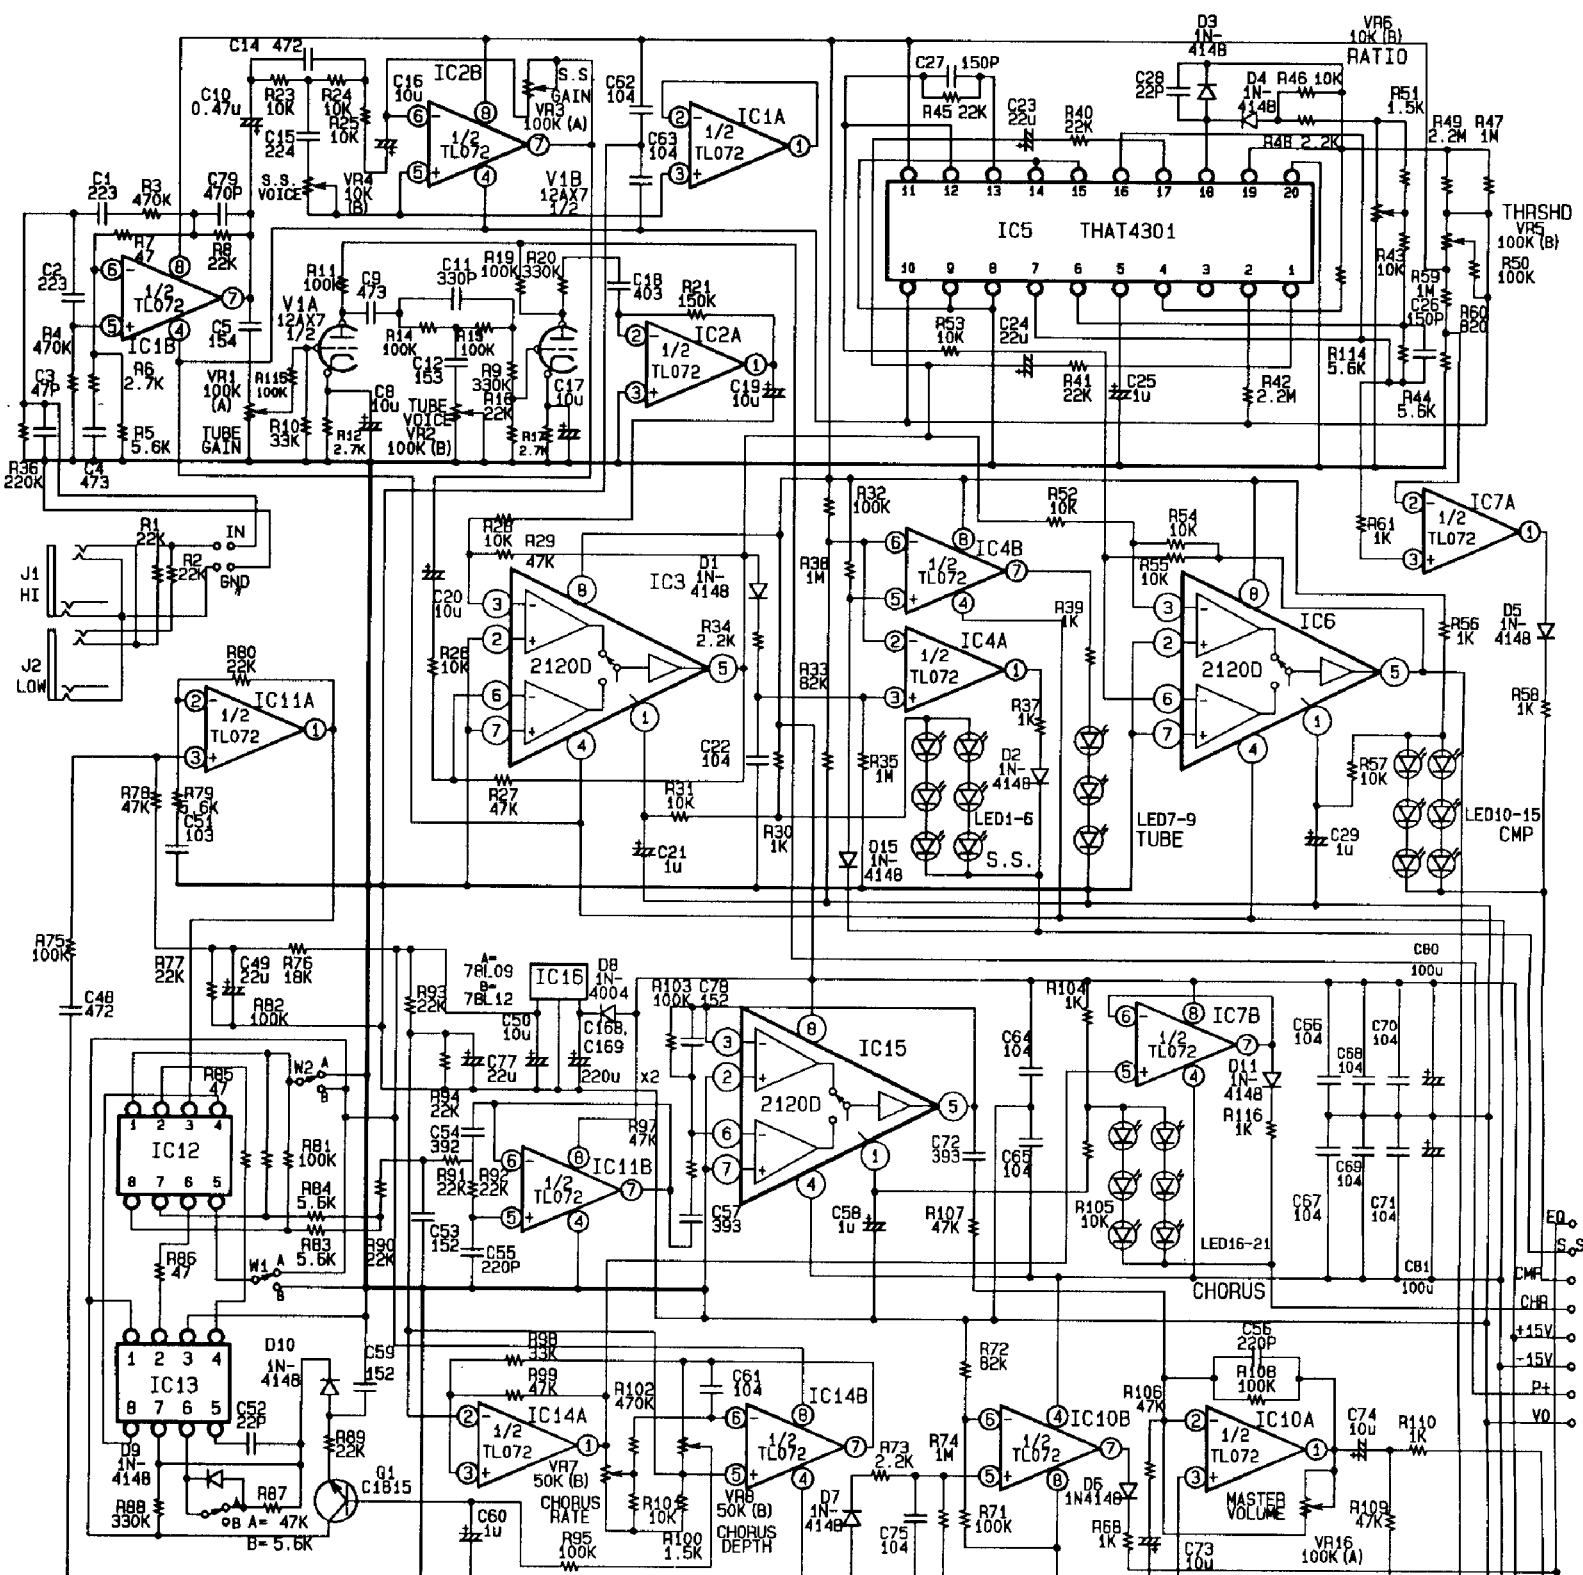

# **Tuck and Roll Schematic**

**Model: TRB400 Bass Head  
Revised November of 1999**

---

W1, W2:	A	B
IC12	BA3207	MN3007
IC13	BA3202	MN3101
IC16	78L09	78L12
O9	JUMPER	1N4148
R87	47K	5.6K

MODEL: TRB200, TRB400 SCHEMATIC