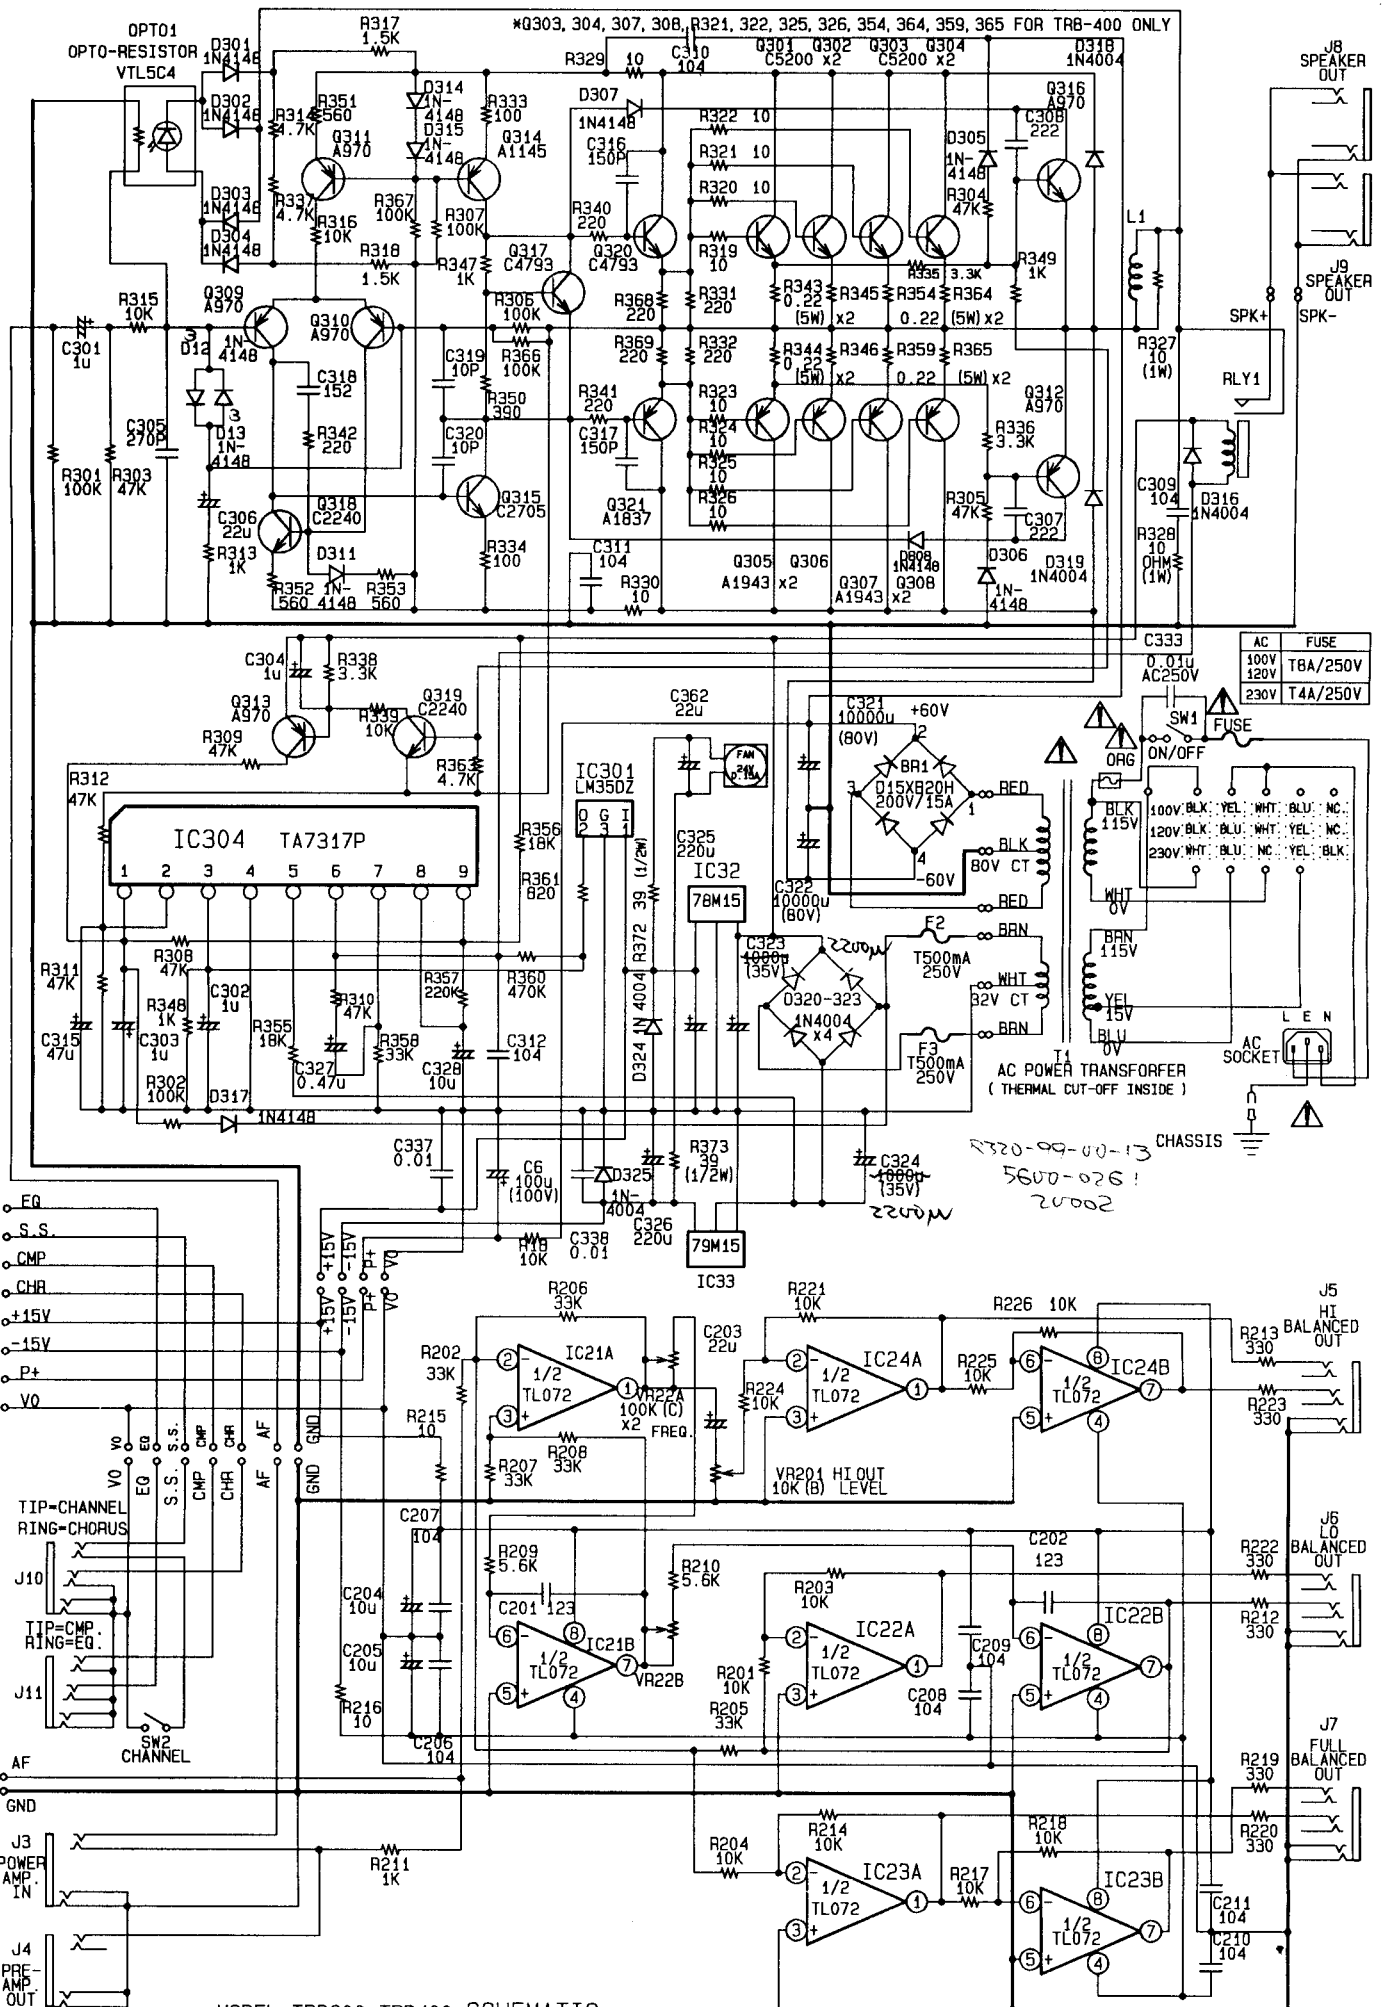

# **Tuck and Roll Schematic**

**Model: TRB400 Bass Head  
Revised November of 1999**

---

W1, W2:	A	B
IC12	BA3207	MN3007
IC13	BA3202	MN3101
IC16	78L09	78L12
O9	JUMPER	1N4148
R87	47K	5.6K

MODEL: TRB200, TRB400 SCHEMATIC