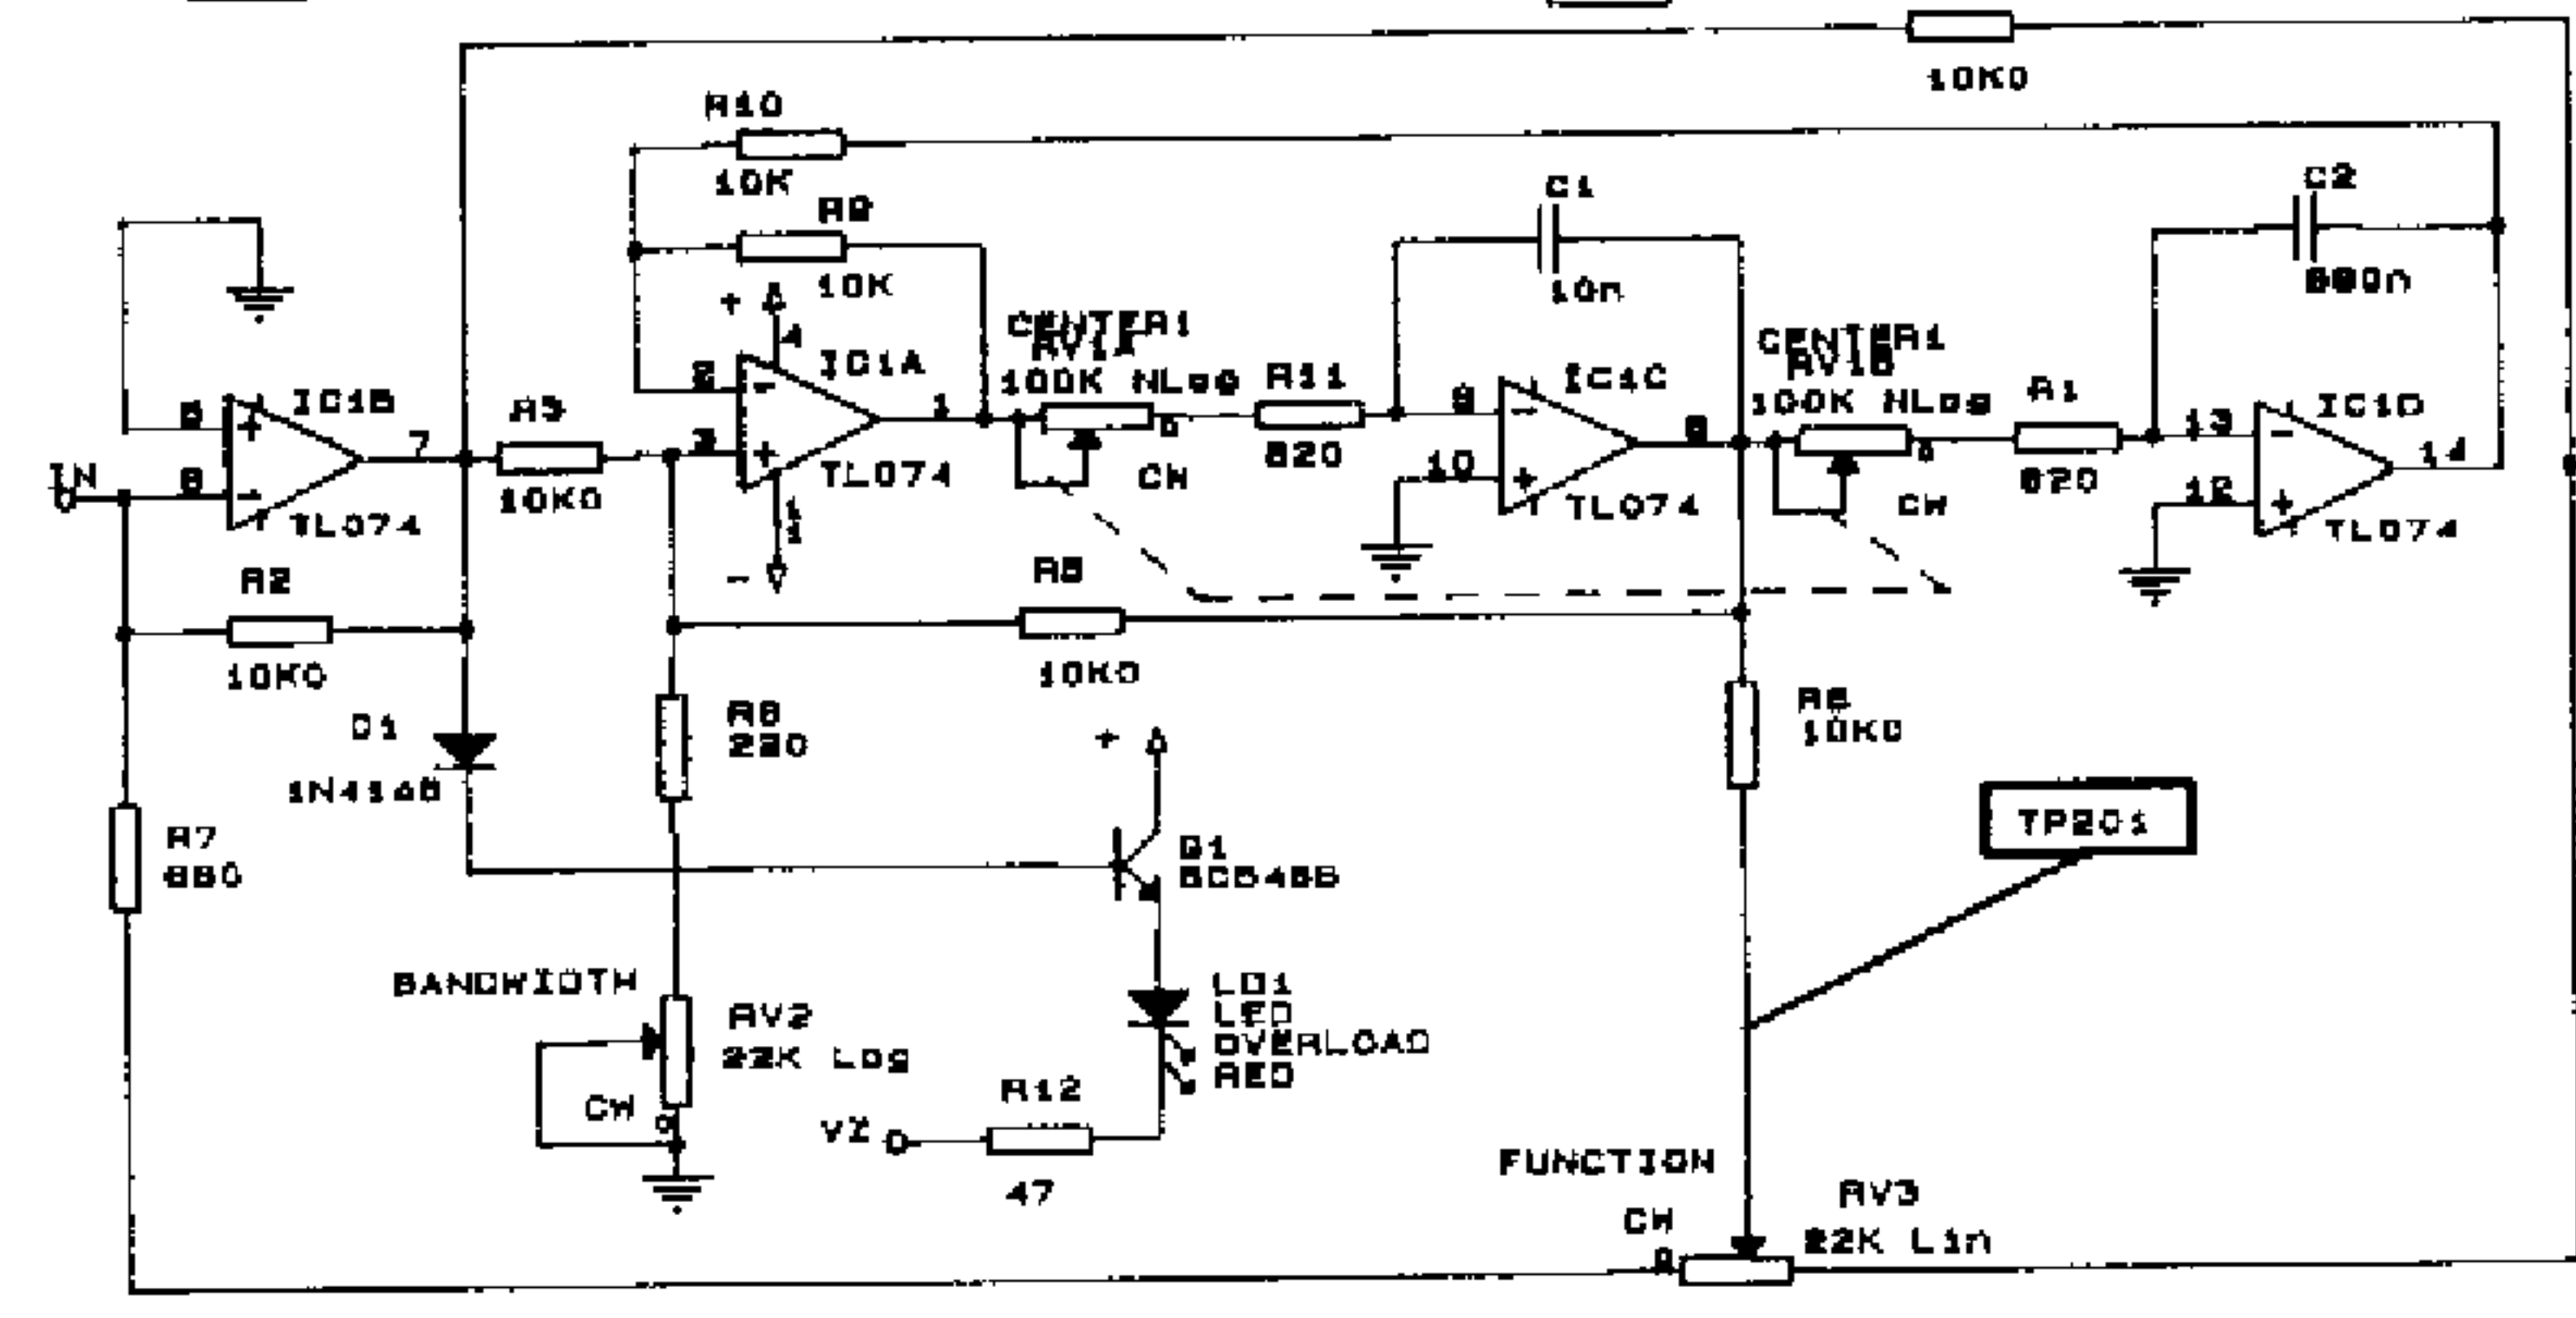

T.C. ELECTRONIC	
Title	SCHMATIC FOR TC 1140/TC 1144 (I/O)
Size	Document Number
0	11402001.SCH
REV	CN
Date:	March 8, 1988 Sheet 1 of 2

T.C. ELECTRONIC	
Title	SCHMATIC FOR TC1140/TC1144 EQ-SECTION
Size	Document Number
0	1140EQ01.SCH
REV	CN
Date:	March 18, 1988 Sheet 2 of 2