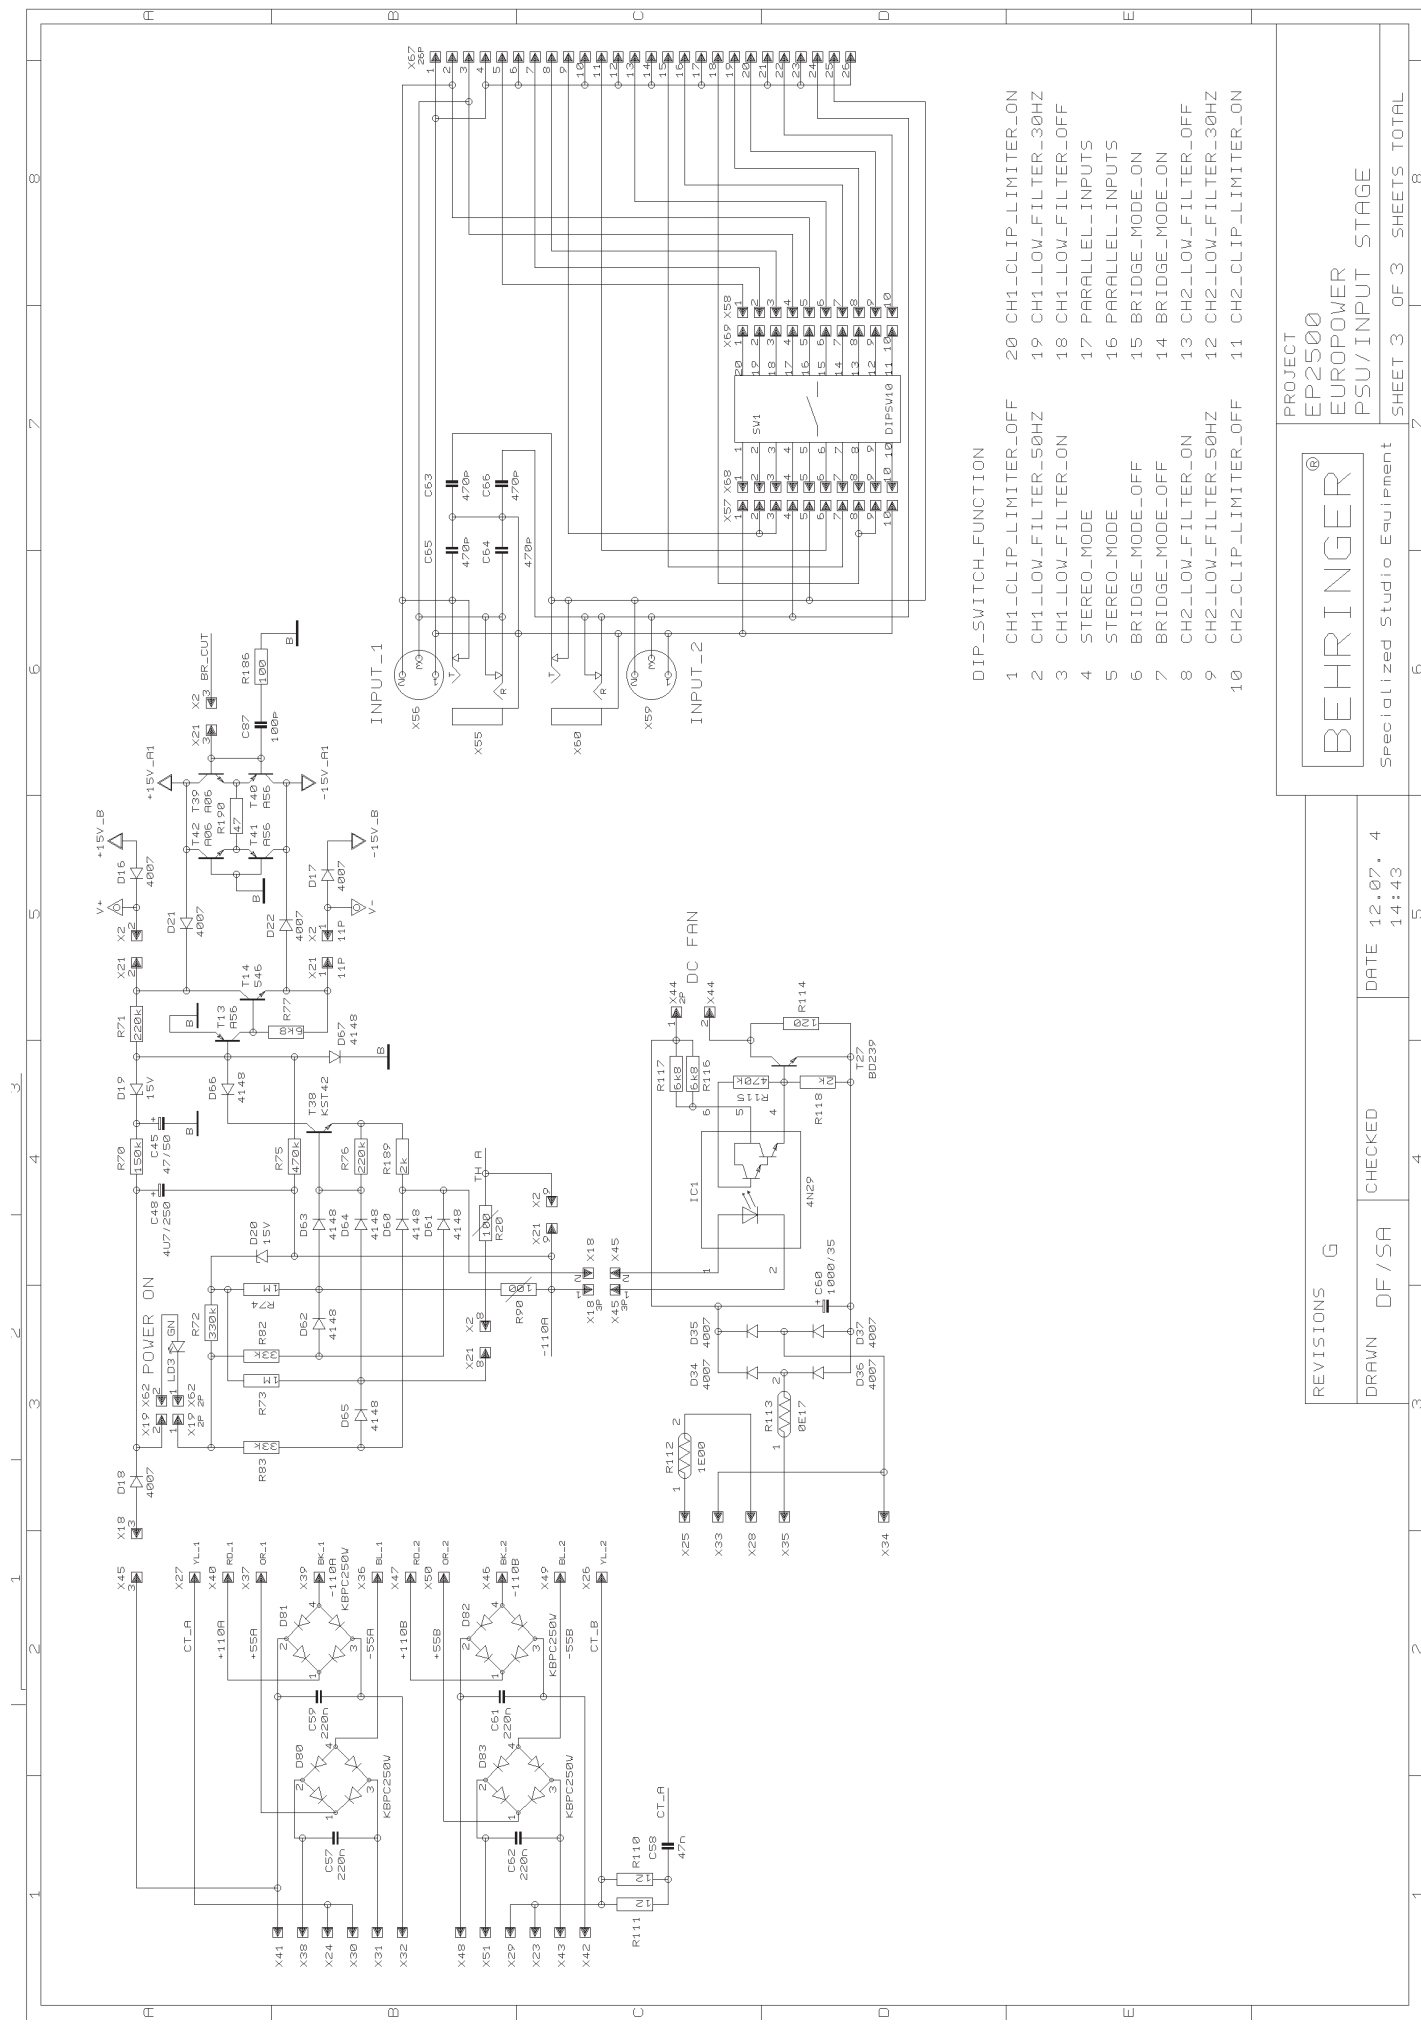

BEHRINGER®

Specialized Studio Equipment

PROJECT: EP2500 EUROPOWER CHANNEL-2

REVISIONS: G

DRAWN: DF/SA CHECKED: DATE: 12.07.4

SHEET 2 OF 3 SHEETS TOTAL: 8

DIP_SWITCH-FUNCTION

- 1 CH1_CLIP-LIMITER-OFF
- 2 CH1_CLIP-LIMITER-ON
- 3 CH1_LOV-FILTER-50HZ
- 4 CH1_LOV-FILTER-ON
- 5 STEREO-MODE
- 6 STEREO-MODE-OFF
- 7 BRIDGE-MODE-OFF
- 8 BRIDGE-MODE-ON
- 9 CH2_LOV-FILTER-ON
- 10 CH2_LOV-FILTER-50HZ
- 11 CH2_CLIP-LIMITER-OFF
- 12 CH2_CLIP-LIMITER-ON
- 13 CH1_LOV-FILTER-50HZ
- 14 CH1_LOV-FILTER-ON
- 15 PARALLEL-INPUTS
- 16 PARALLEL-INPUTS
- 17 BRIDGE-MODE-ON
- 18 BRIDGE-MODE-OFF
- 19 CH2_CLIP-LIMITER-ON
- 20 CH2_CLIP-LIMITER-OFF