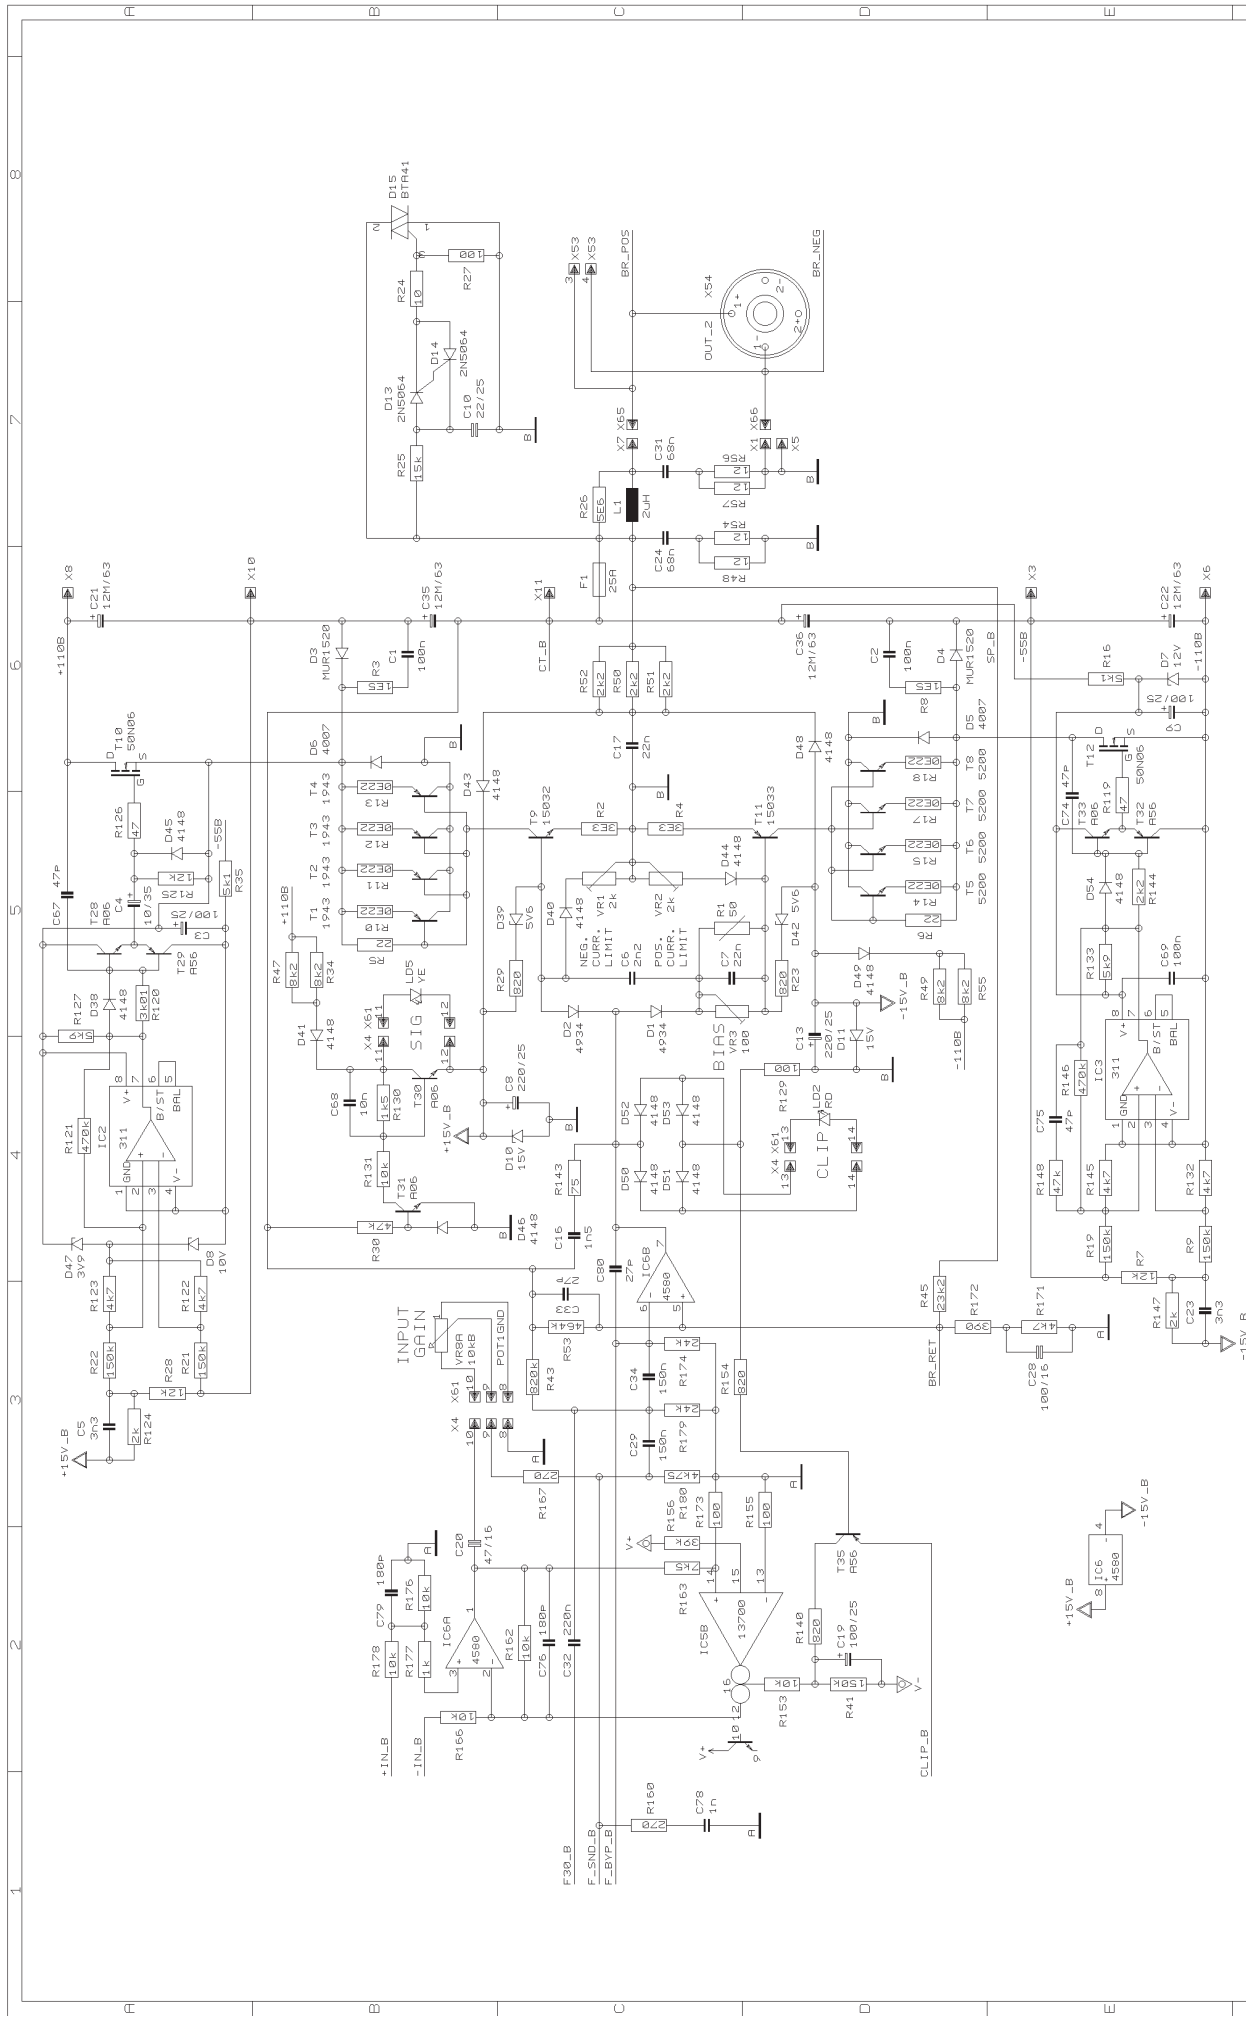

<p>REVISIONS G (11 / 07 / 03)</p>	<p>DATE 12.07. 4 14:42</p>	<p>CHECKED DRAWN DF/SA</p>					
<p>SPECIALIZED Studio Equipment</p>							
<p>BEHRINGER</p>							
<p>PROJECT EP2500 EUROPOWER CHANNEL-1</p>							
1	2	3	4	5	6	7	8
<p>SHEET 1 OF 3 SHEETS TOTAL</p>							

BEHRINGER®

Specialized Studio Equipment

PROJECT: EP2500 EUROPOWER CHANNEL-2

REVISIONS: G

DRAWN: DF/SA CHECKED: DATE: 12.07.4

SHEET 2 OF 3 SHEETS TOTAL: 8

DIP_SWITCH-FUNCTION

- 1 CH1_CLIP-LIMITER-OFF
- 2 CH1_CLIP-LIMITER-ON
- 3 CH1_LOV-FILTER-50HZ
- 4 CH1_LOV-FILTER-ON
- 5 STEREO-MODE
- 6 STEREO-MODE-OFF
- 7 BRIDGE-MODE-OFF
- 8 BRIDGE-MODE-ON
- 9 CH2_LOV-FILTER-ON
- 10 CH2_LOV-FILTER-50HZ
- 11 CH2_CLIP-LIMITER-OFF
- 12 CH2_CLIP-LIMITER-ON
- 13 CH1_LOV-FILTER-50HZ
- 14 CH1_LOV-FILTER-ON
- 15 PARALLEL-INPUTS
- 16 PARALLEL-INPUTS
- 17 BRIDGE-MODE-ON
- 18 BRIDGE-MODE-OFF
- 19 CH2_CLIP-LIMITER-ON
- 20 CH2_CLIP-LIMITER-OFF